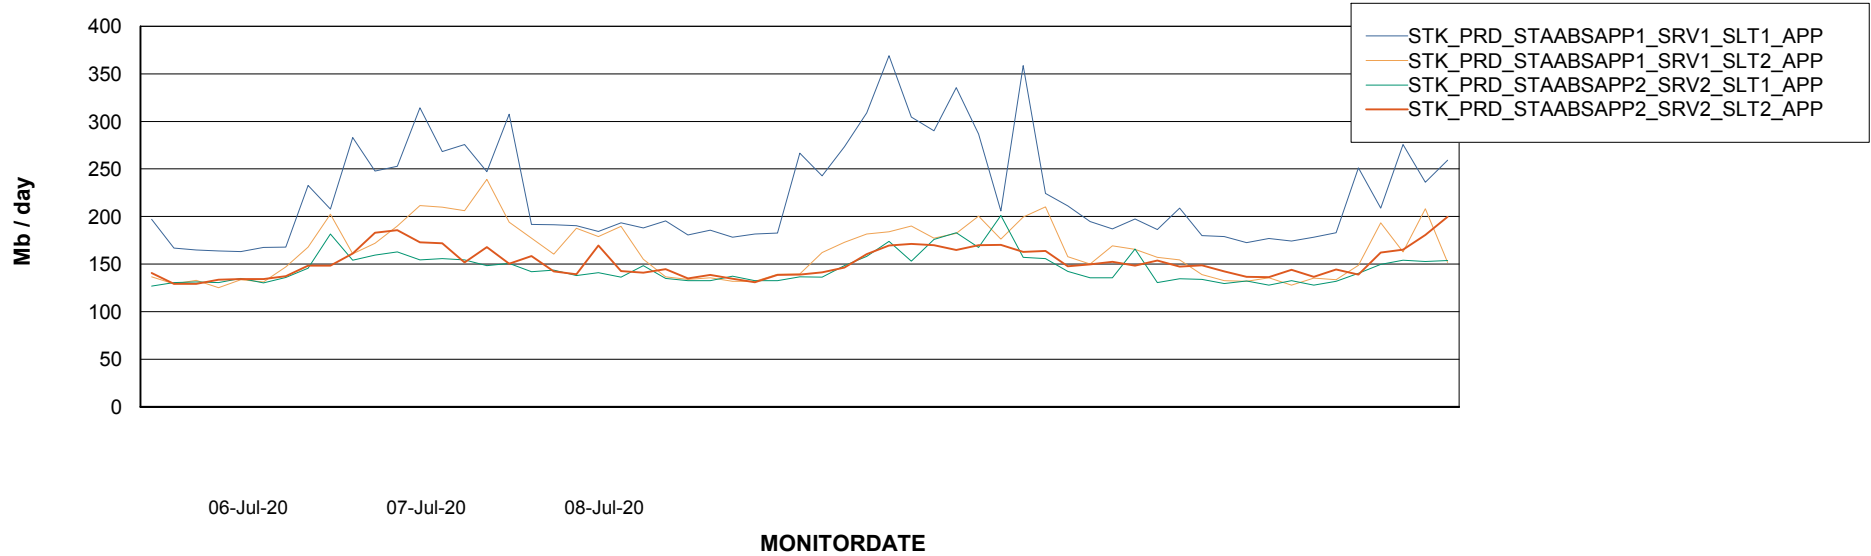

Standby Database Health STK_Production

Recovery lag for last 7 days

Weekly SLA Customer Report

Customer STK_Production
Database ID 82

ABSSolute Application Server Services

Avg memory used per ABS Server Service

Avg users per day per ABS server