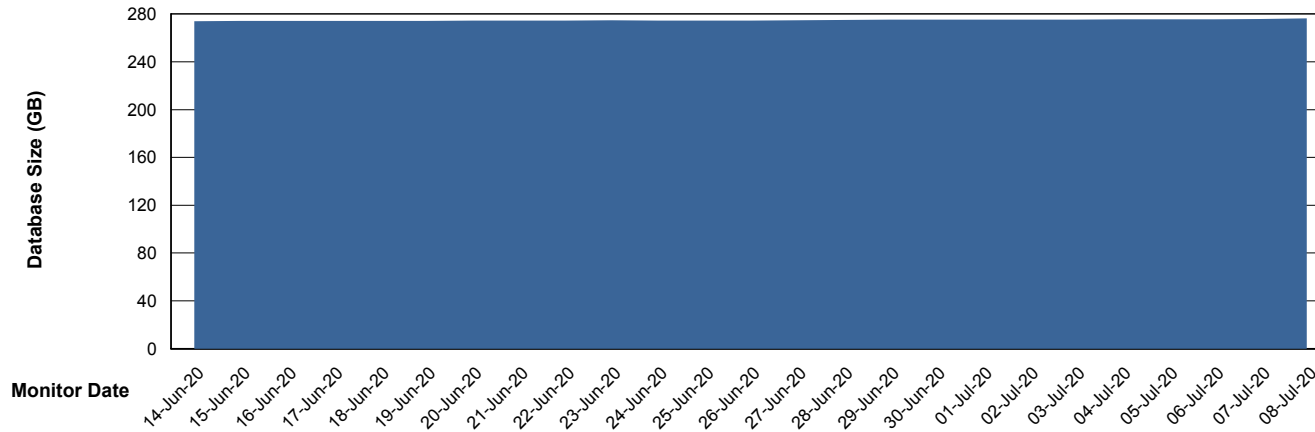

DATABASE SIZE STKDB_ABS1 Production Database

Database growth over last month