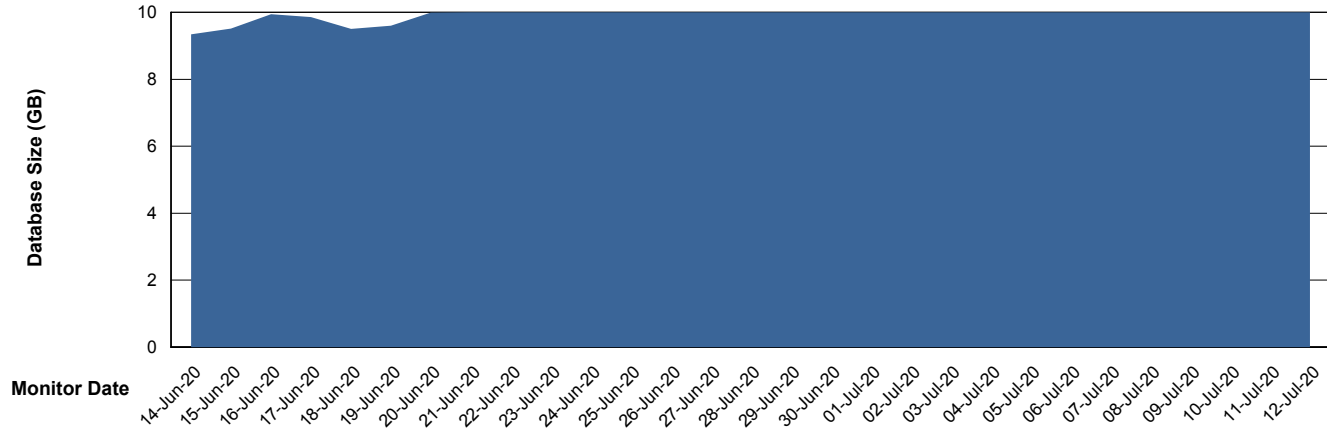

Weekly SLA Customer Report

Customer SPI_Production
Database ID 49

Database Performance SPIDB_Production

Weekly SLA Customer Report

Customer SPI_Production
Database ID 49

Database Performance SPIDB_Standby

Weekly SLA Customer Report

Customer SPI_Production
 Database ID 49

DATABASE SIZE SPIDB_Production

Database growth over last month

Database Tablespace SPIDB_Production

Date	Tablespace Name	Filesize (Gb)	Usedsize (Gb)	Percentage free
12-Jul-20	ABSDATA	4	2	50
	INDX	8	4	50
11-Jul-20	ABSDATA	4	2	50
	INDX	8	4	50
10-Jul-20	ABSDATA	4	2	50
	INDX	8	4	50
09-Jul-20	ABSDATA	4	2	50
	INDX	8	4	50
08-Jul-20	ABSDATA	4	2	50
	INDX	8	4	50
07-Jul-20	ABSDATA	4	2	50
	INDX	8	4	50