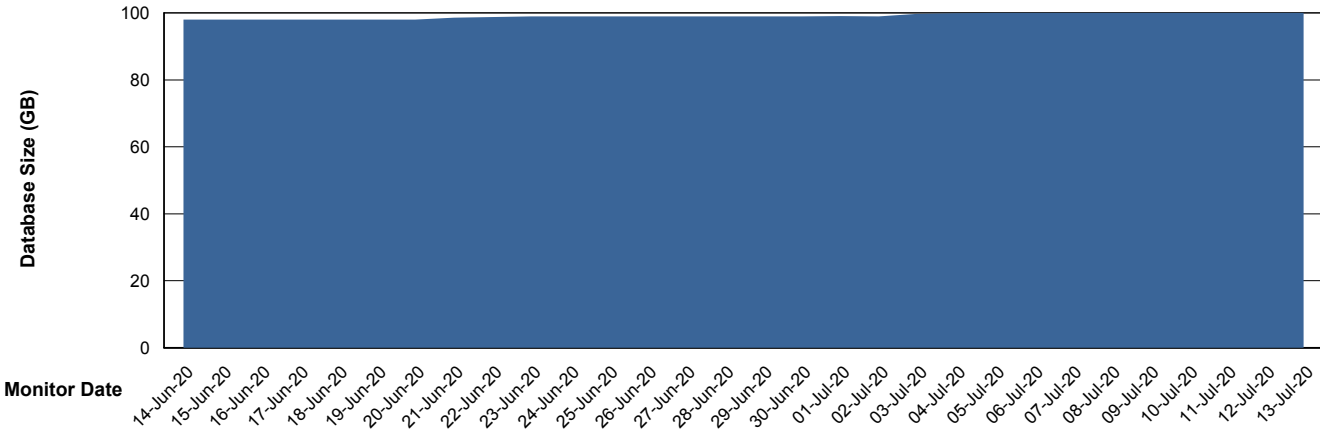

Weekly SLA Customer Report

Customer SNG_Production
Database ID 70

Database Performance SNGDB_Production

DB Processes Max 800
DB Sessions Max 1,224

Weekly SLA Customer Report

Customer SNG_Production
 Database ID 70

DATABASE SIZE SNGDB_Production

Database growth over last month

Database Tablespace SNGDB_Production

Date	Tablespace Name	Filesize (Gb)	Usedsize (Gb)	Percentage free
13-Jul-20	ABSDATA	40	24	40
	INDX	80	58	28
12-Jul-20	ABSDATA	40	24	40
	INDX	80	58	28
11-Jul-20	ABSDATA	40	24	40
	INDX	80	58	28
10-Jul-20	ABSDATA	40	24	40
	INDX	80	58	28
09-Jul-20	ABSDATA	40	24	40
	INDX	80	58	28
08-Jul-20	ABSDATA	40	24	40
	INDX	80	58	28
07-Jul-20	ABSDATA	40	24	40
	INDX	80	57	29