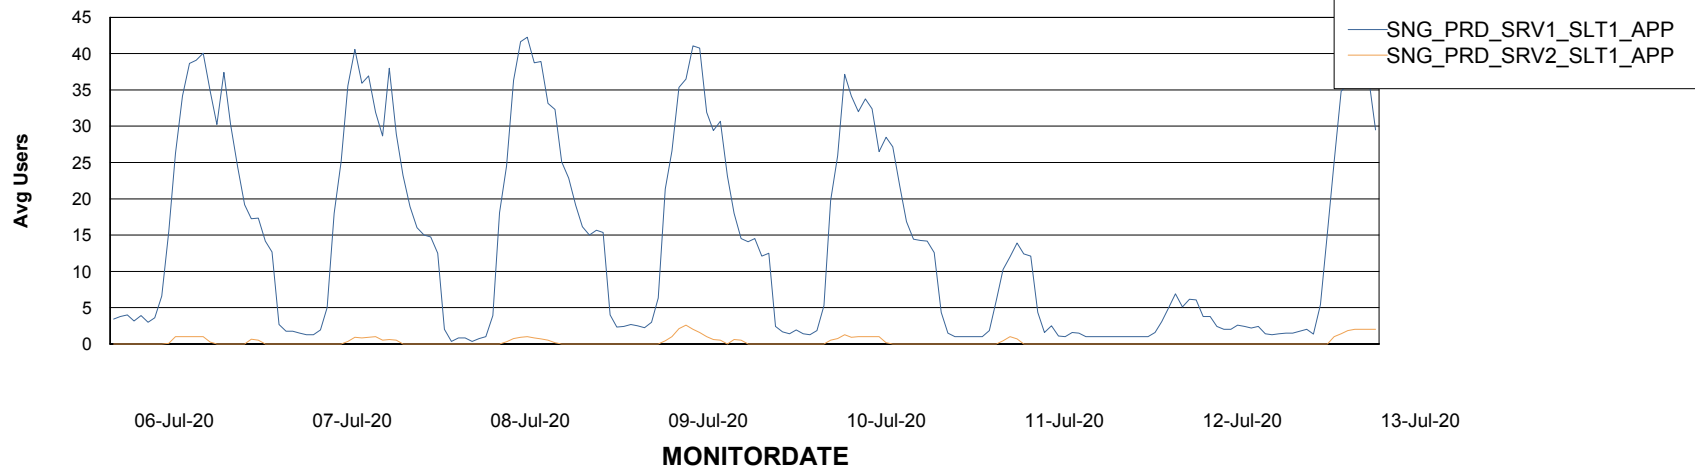

Weekly SLA Customer Report

Customer SNG_Production
Database ID 70

ABSSolute Application Server Services

Avg memory used per ABS Server Service

Avg users per day per ABS server

Weekly SLA Customer Report

Customer SNG_Production
Database ID 70