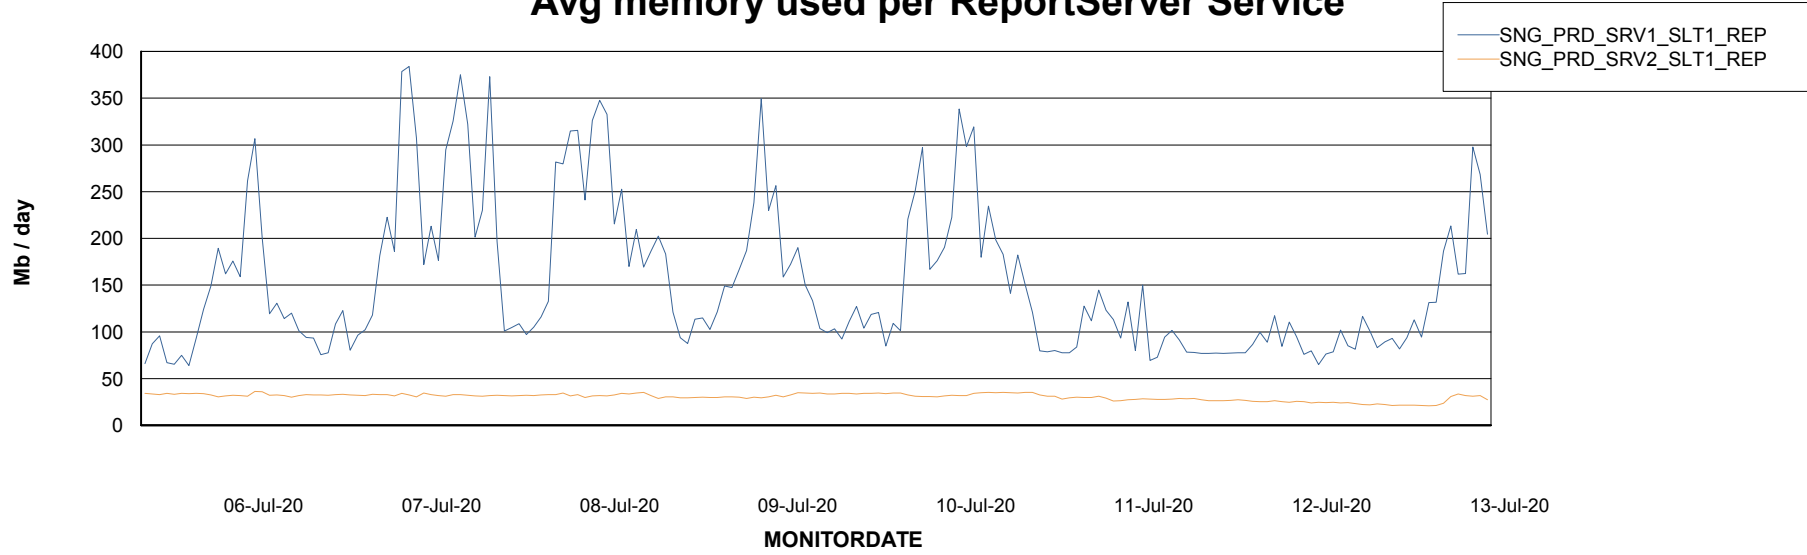

ABSSolute Application ReportServer Services

Avg memory used per ReportServer Service