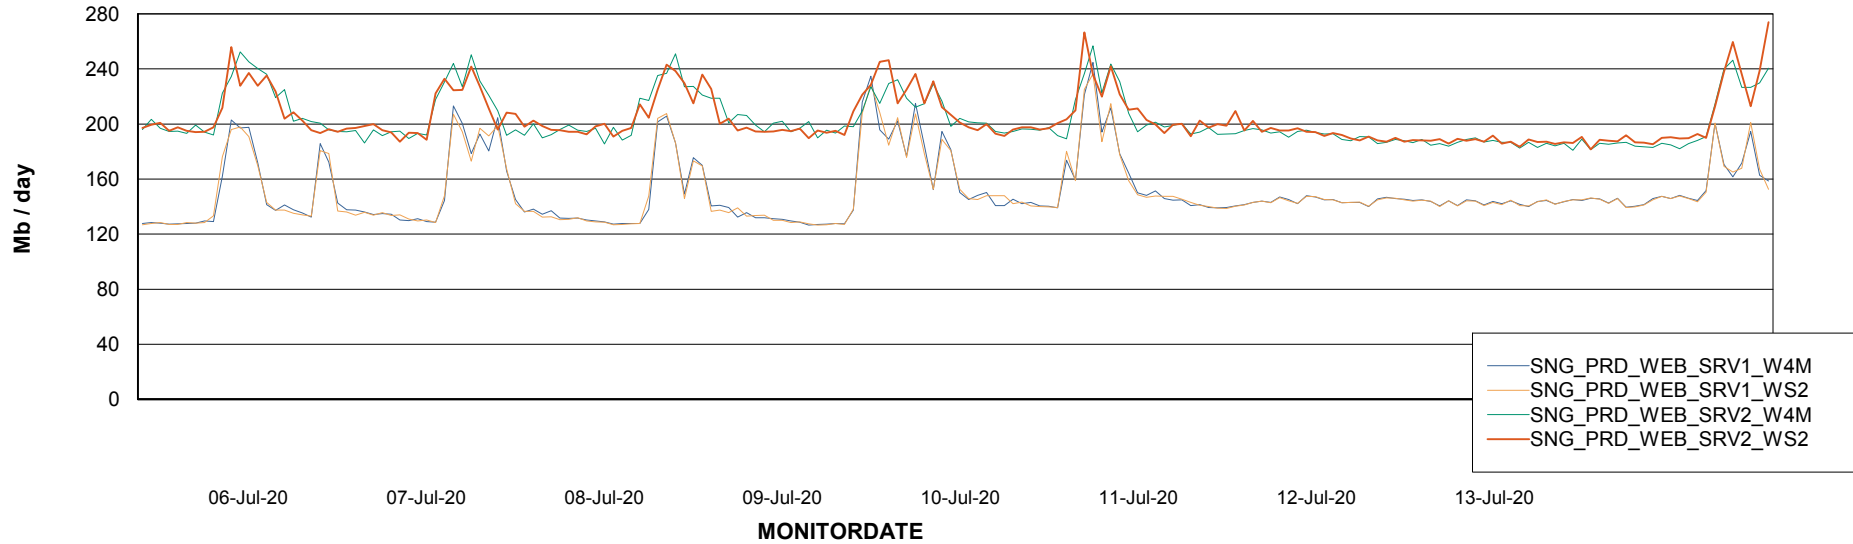

ABSSolute Application ReportServer Services

Avg memory used per ReportServer Service

Weekly SLA Customer Report

Customer SNG_Production
Database ID 70

ABSSolute Web Component Services

Avg memory used per ABS Web component