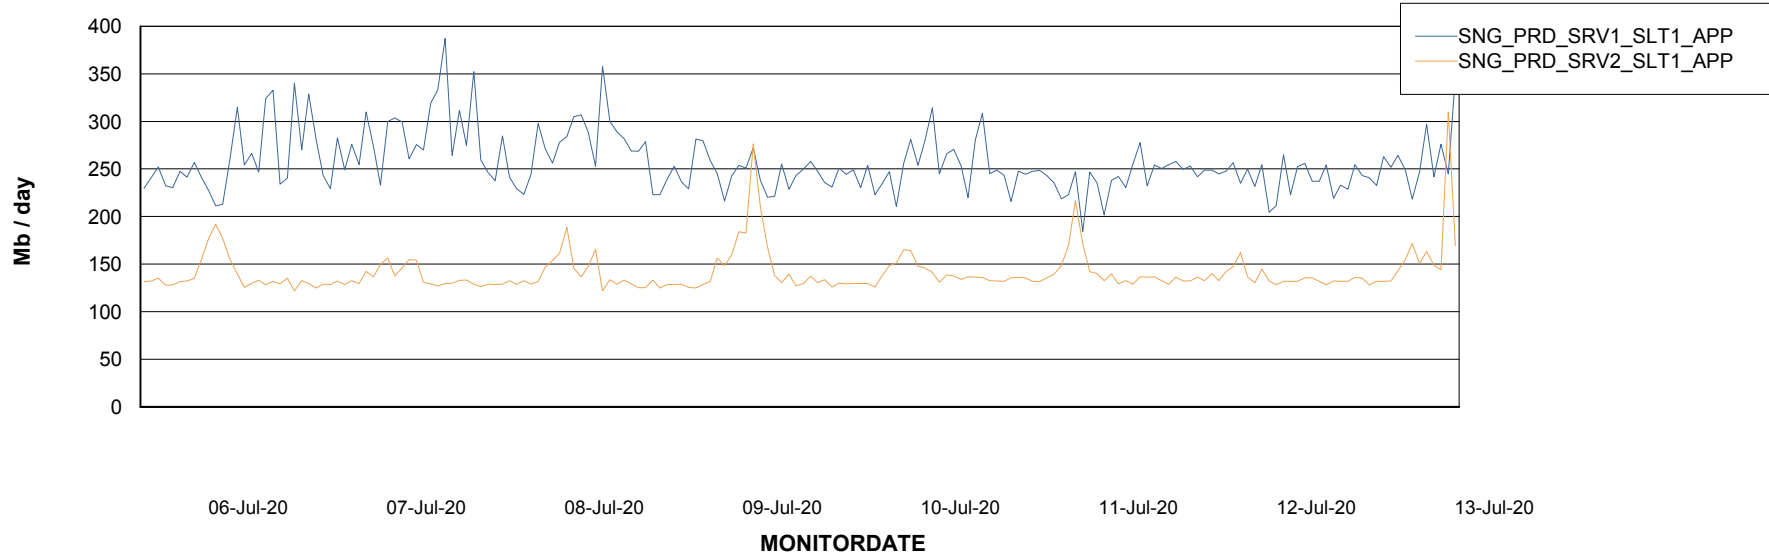

DATABASE SIZE SNGDB_Production

Database growth over last month

Database Tablespace SNGDB_Production

Date	Tablespace Name	Filesize (Gb)	Usedsize (Gb)	Percentage free
13-Jul-20	ABSDATA	40	24	40
	INDX	80	58	28
12-Jul-20	ABSDATA	40	24	40
	INDX	80	58	28
11-Jul-20	ABSDATA	40	24	40
	INDX	80	58	28
10-Jul-20	ABSDATA	40	24	40
	INDX	80	58	28
09-Jul-20	ABSDATA	40	24	40
	INDX	80	58	28
08-Jul-20	ABSDATA	40	24	40
	INDX	80	58	28
07-Jul-20	ABSDATA	40	24	40
	INDX	80	57	29

Weekly SLA Customer Report

Customer SNG_Production
Database ID 70

ABSSolute Application Server Services

Avg memory used per ABS Server Service

Avg users per day per ABS server

Weekly SLA Customer Report

Customer SNG_Production
Database ID 70