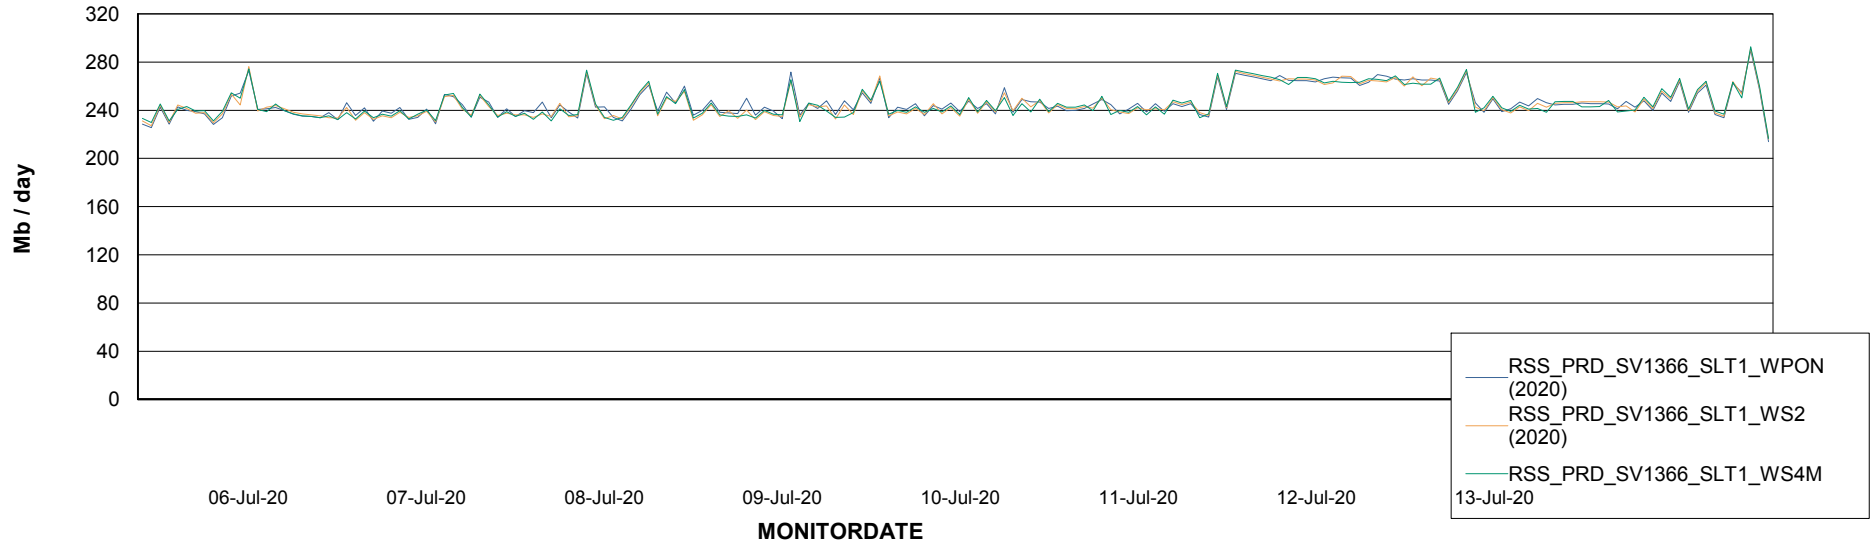

ABSSolute Application ReportServer Services

Avg memory used per ReportServer Service

Weekly SLA Customer Report

Customer RSS Production
Database ID 52

ABSSolute Web Component Services

Avg memory used per ABS Web component