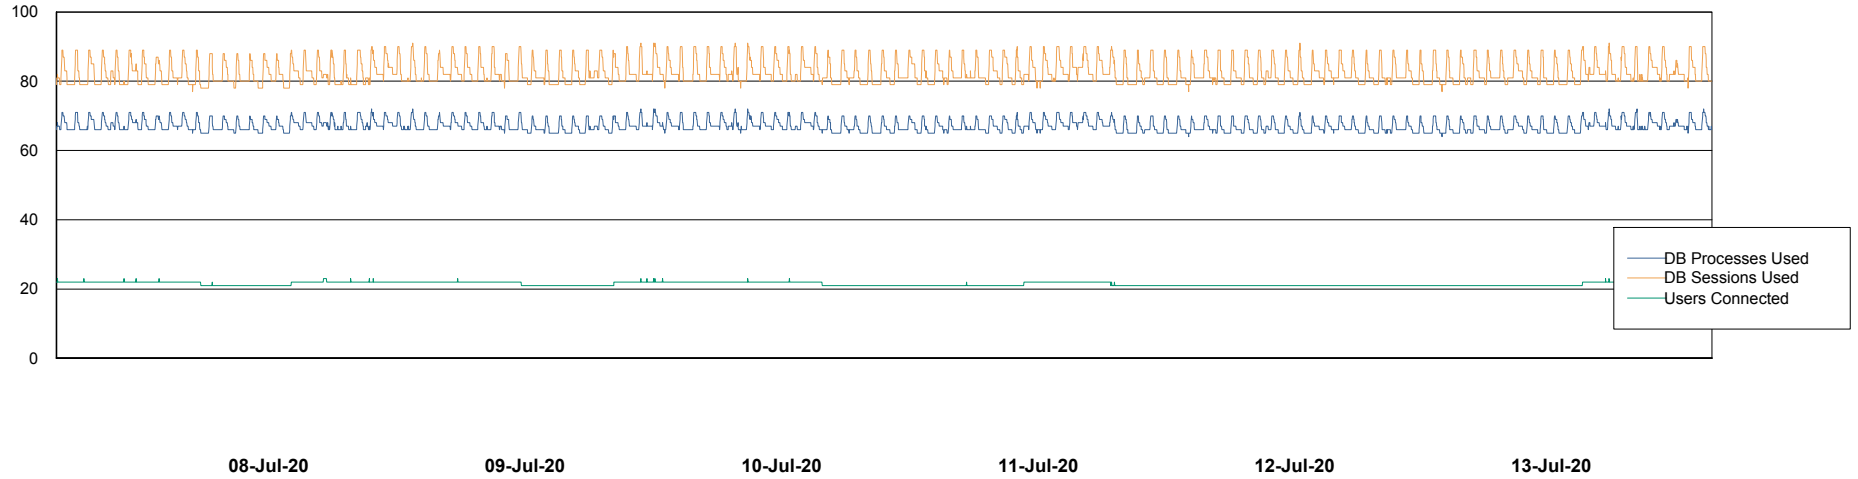

Database Performance RSS_DB_Primary (2020)

DB Processes Max 300
DB Sessions Max 472