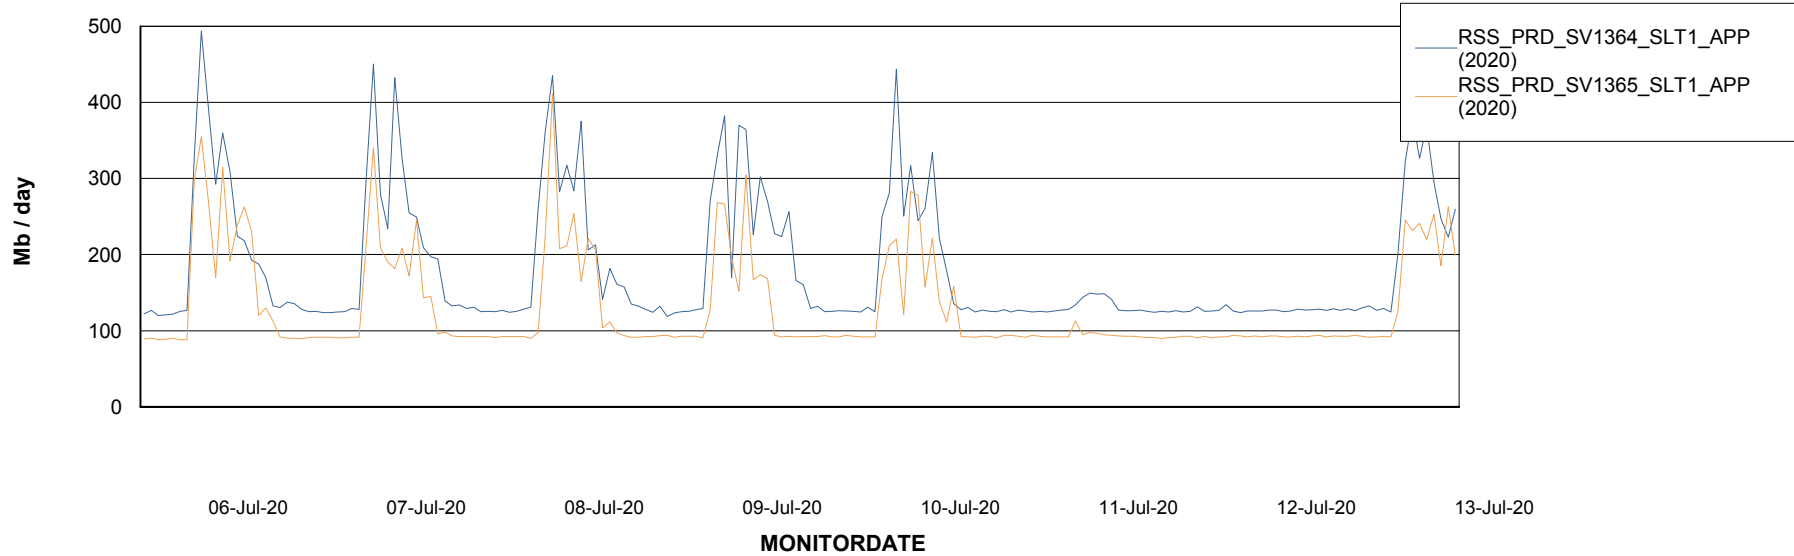

DATABASE SIZE RSSDB_Production

Database growth over last month

Weekly SLA Customer Report

Customer RSS Production
 Database ID 52

Database Tablespace RSS_DB_Primary (2020)

Date	Tablespace Name	Filesize (Gb)	Usedsize (Gb)	Percentage free
13-Jul-20	ABSDATA	22	19	14
	INDX	26	21	19
12-Jul-20	ABSDATA	22	19	14
	INDX	26	21	19
11-Jul-20	ABSDATA	22	19	14
	INDX	26	21	19
10-Jul-20	ABSDATA	22	19	14
	INDX	26	21	19
09-Jul-20	ABSDATA	22	19	14
	INDX	26	21	19
08-Jul-20	ABSDATA	22	19	14
	INDX	26	21	19
07-Jul-20	ABSDATA	22	19	14
	INDX	26	21	19

Weekly SLA Customer Report

Customer RSS Production
Database ID 52

ABSSolute Application Server Services

Avg memory used per ABS Server Service

Avg users per day per ABS server

Weekly SLA Customer Report

Customer RSS Production
Database ID 52