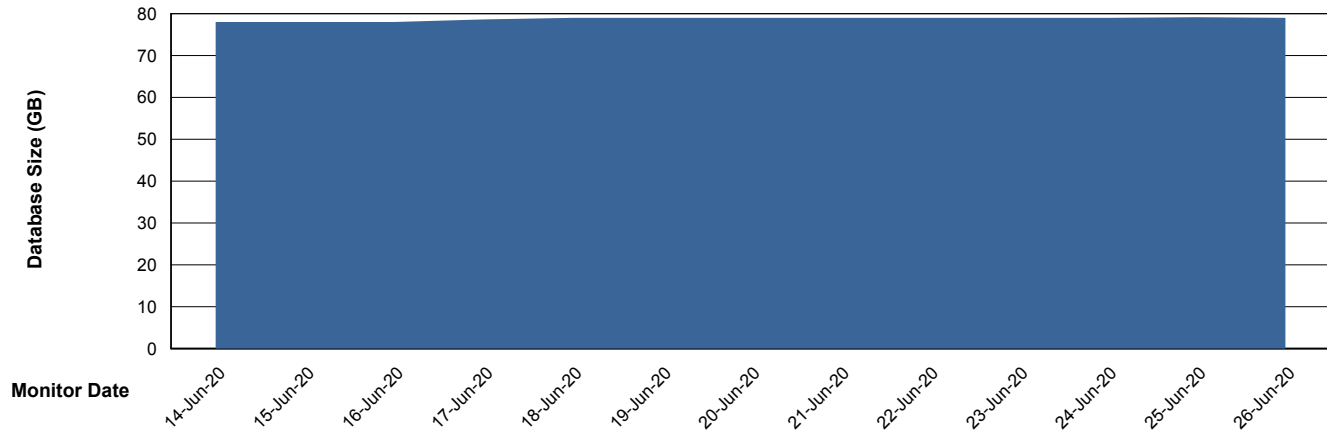

DATABASE SIZE RSSDB_Production

Database growth over last month