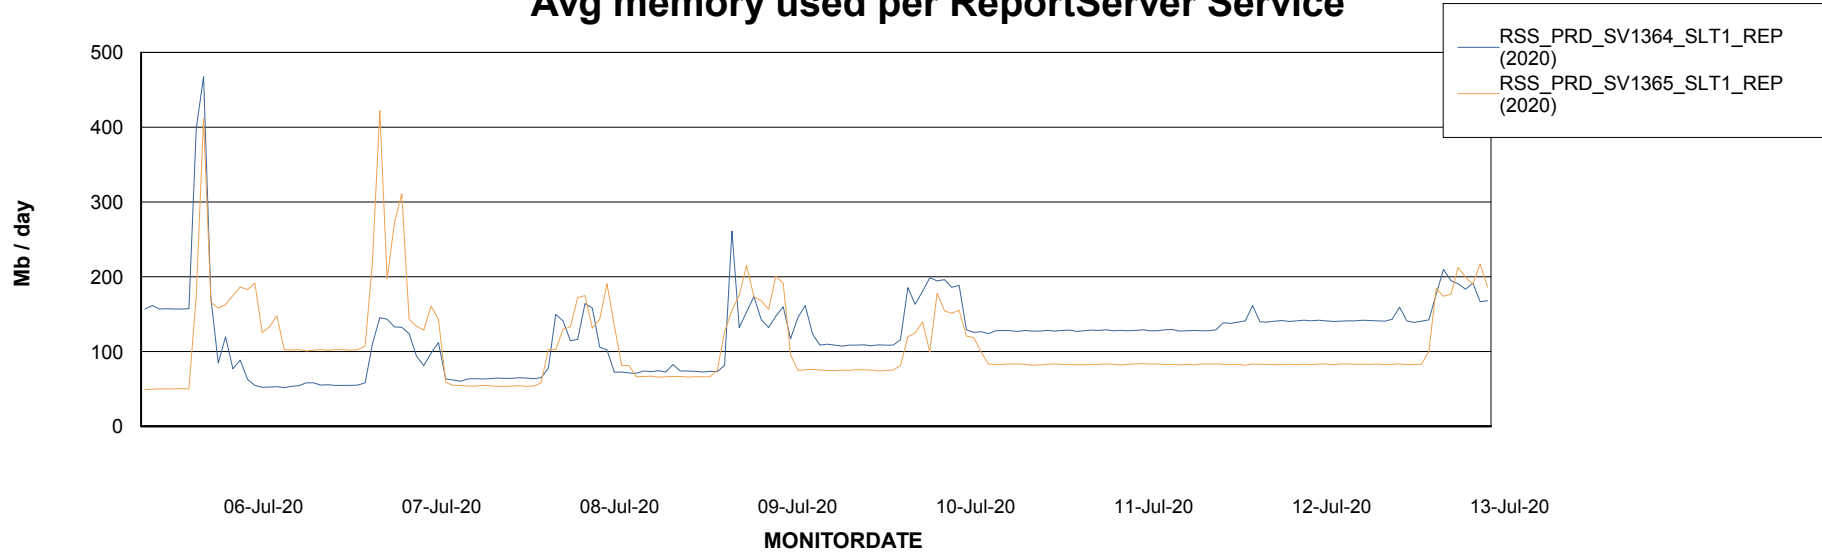

ABSSolute Application ReportServer Services

Avg memory used per ReportServer Service