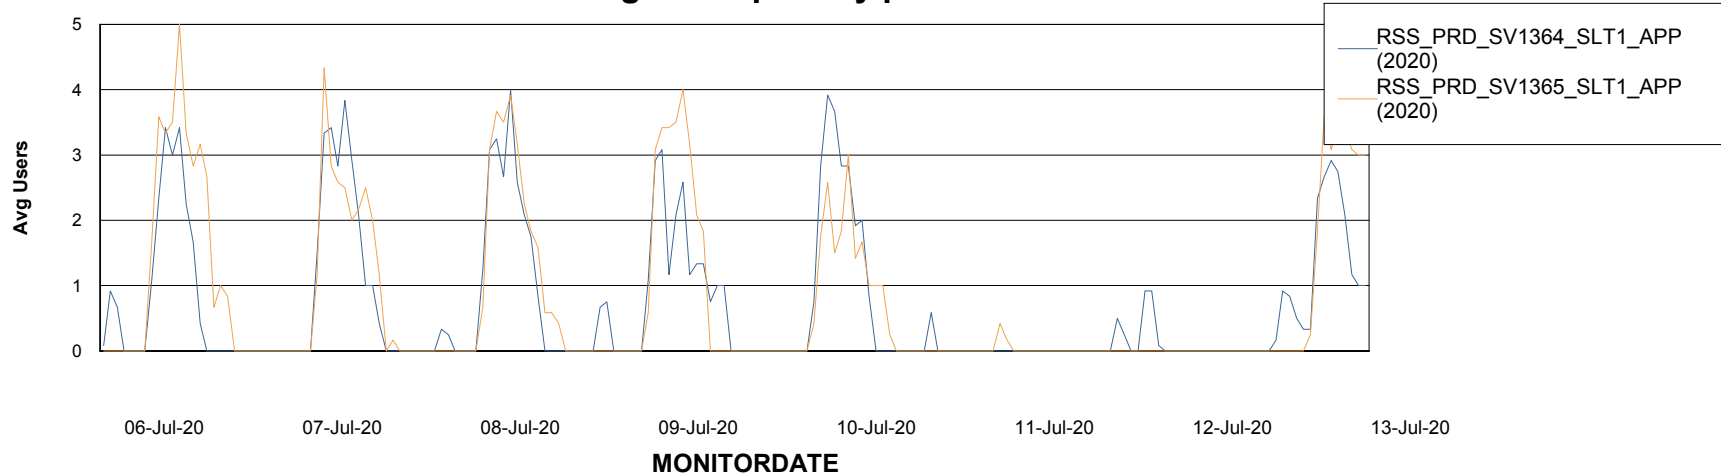

Weekly SLA Customer Report

Customer RSS Production
Database ID 52

ABSSolute Application Server Services

Avg memory used per ABS Server Service

Avg users per day per ABS server

Weekly SLA Customer Report

Customer RSS Production
Database ID 52