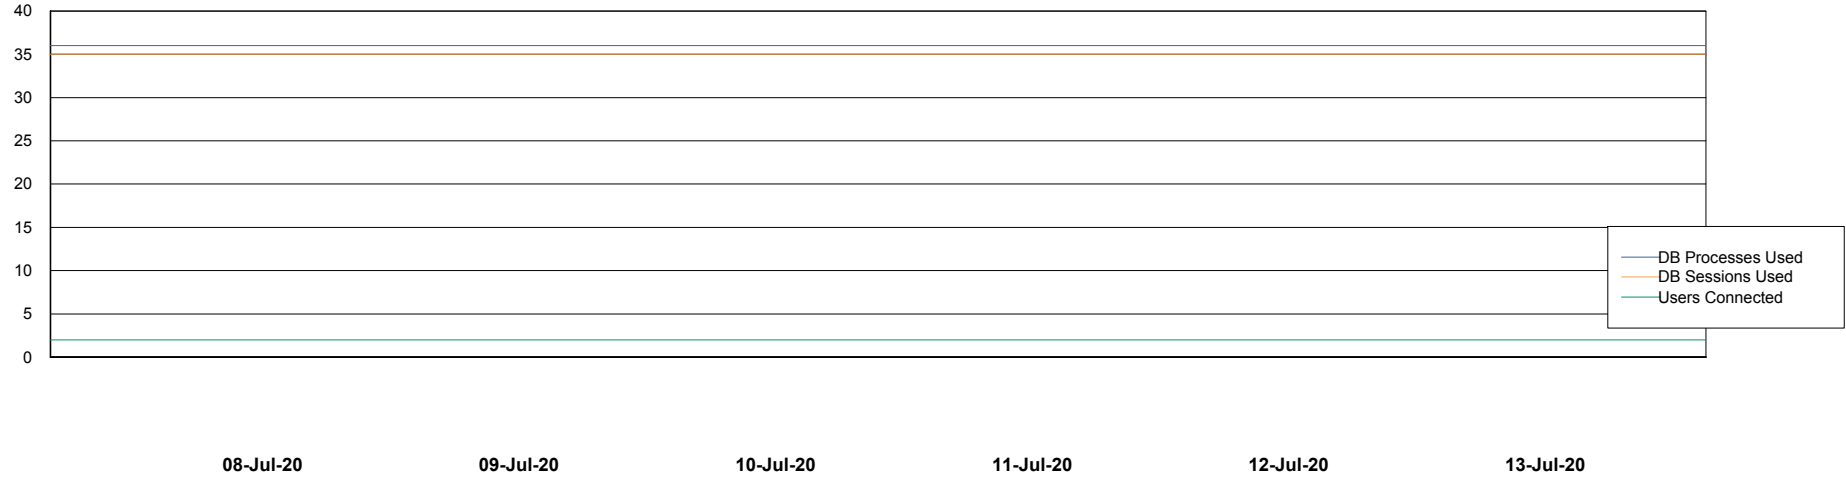

Database Performance RSS_DB_Standby (2020)

DB Processes Max 300
DB Sessions Max 472