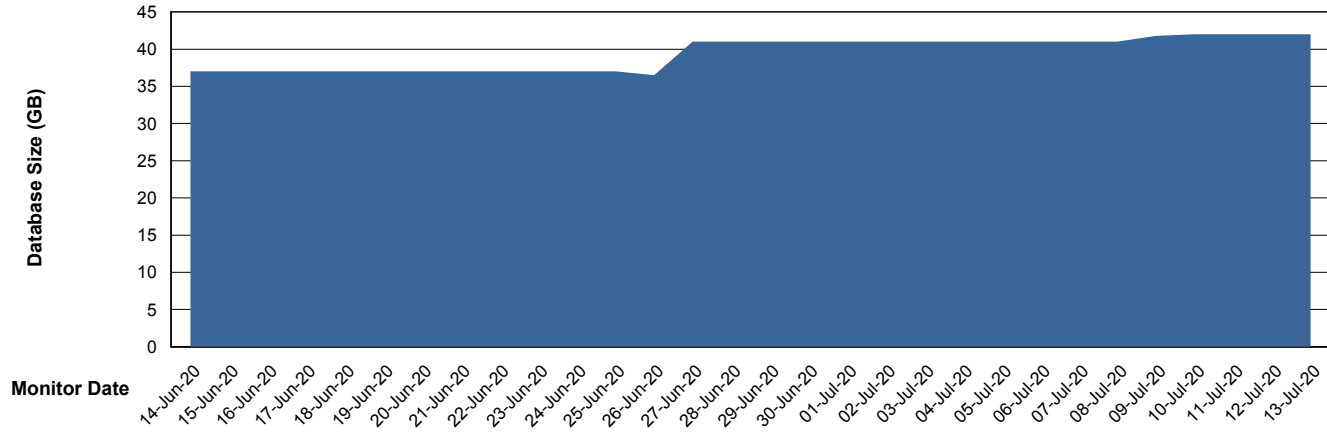

Database Performance RSS_DB_Standby (2020)

DB Processes Max 300
DB Sessions Max 472

Weekly SLA Customer Report

Customer RSS Production
Database ID 52

DATABASE SIZE RSS_DB_Primary (2020)

Database growth over last month