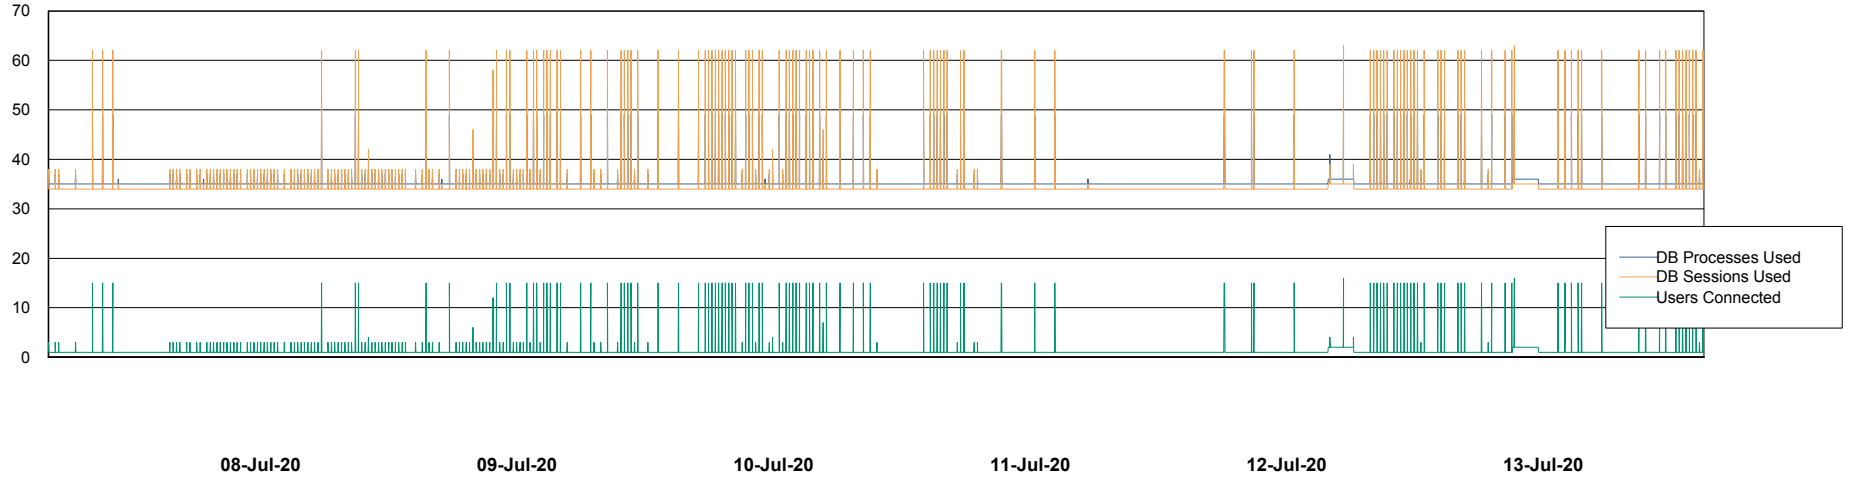

Database Performance PCODB_Standby

DB Processes Max 350
DB Sessions Max 552