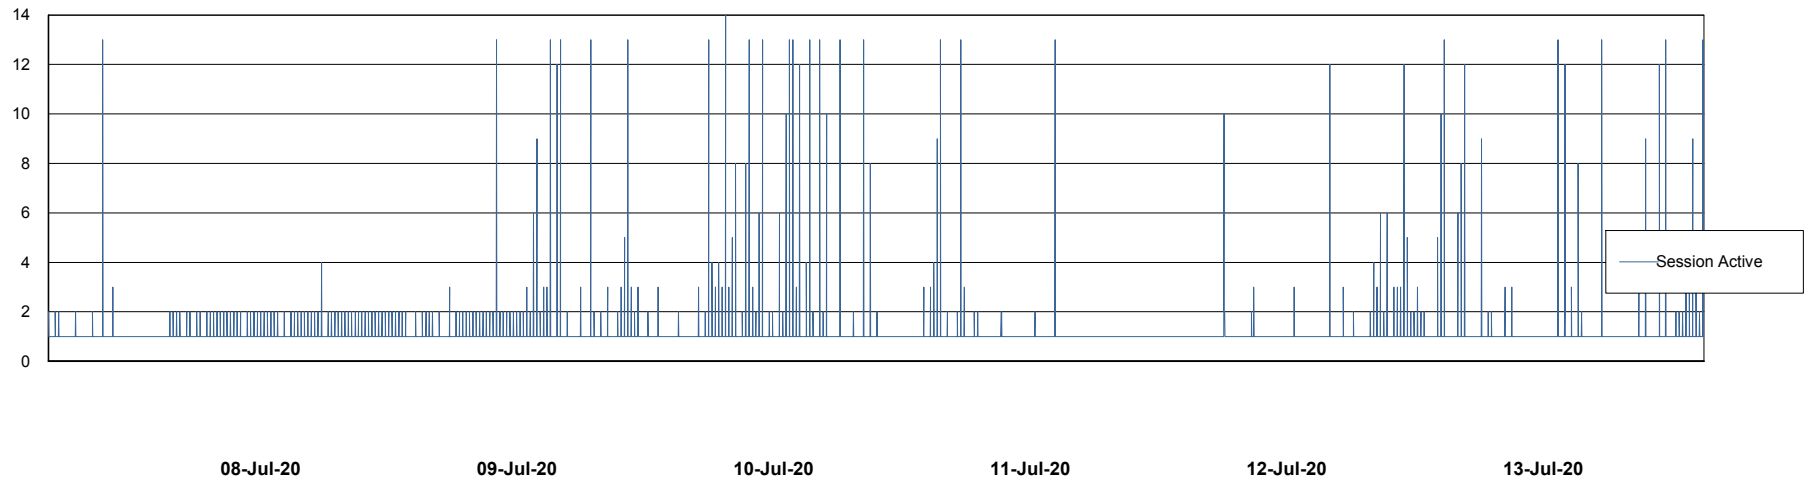

Database Performance PCODB_Standby

DB Processes Max 350
DB Sessions Max 552