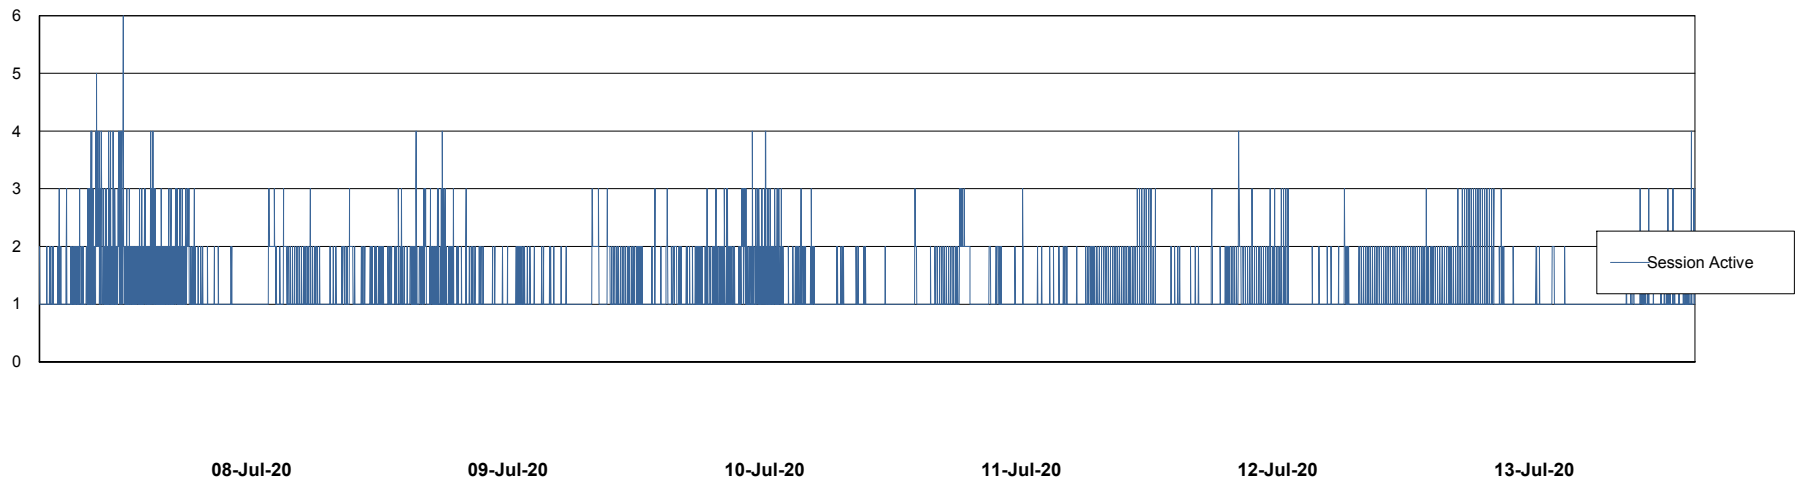

Database Performance PCODB_Production

DB Processes Max 350
DB Sessions Max 560