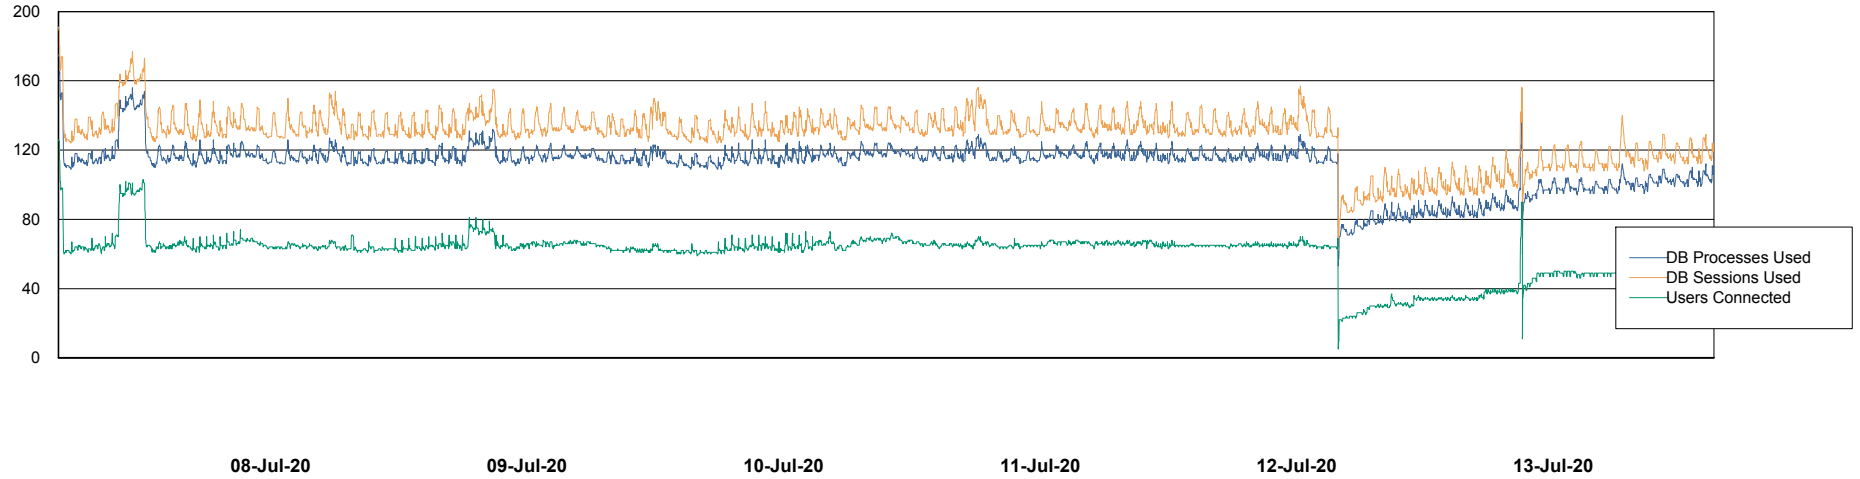

Database Performance PCODB_Production

DB Processes Max 350
DB Sessions Max 560