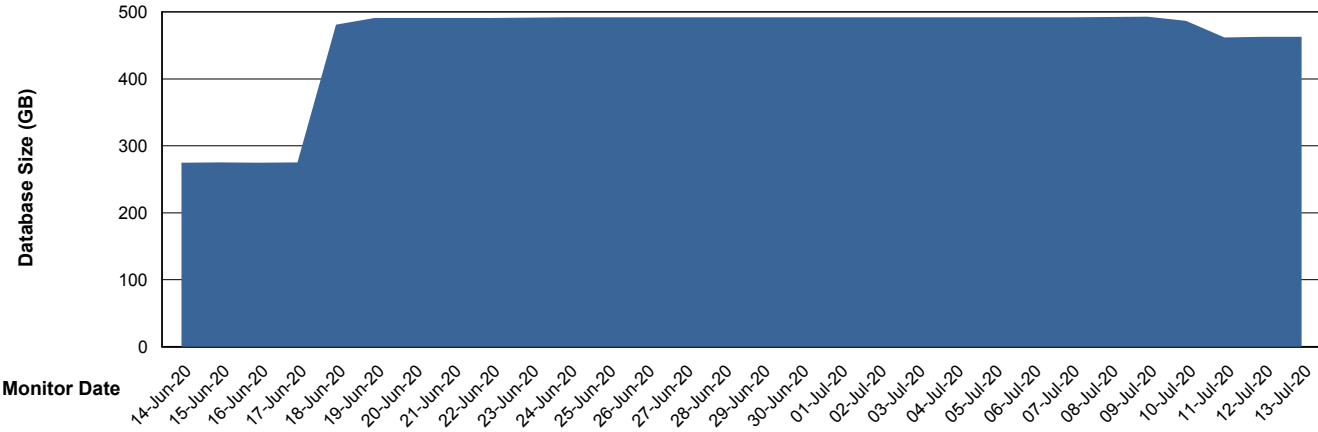

DATABASE SIZE PCODB_Production

Database growth over last month

Database Tablespace PCODB_Production

Date	Tablespace Name	Filesize (Gb)	Usedsize (Gb)	Percentage free
13-Jul-20	ABSDATA	238	192	19
	INDX	329	267	19
12-Jul-20	ABSDATA	238	192	19
	INDX	329	267	19
11-Jul-20	ABSDATA	238	192	19
	INDX	329	267	19
10-Jul-20	ABSDATA	238	192	19
	INDX	329	267	19
09-Jul-20	ABSDATA	238	192	19
	INDX	329	267	19
08-Jul-20	ABSDATA	238	192	19
	INDX	329	267	19
07-Jul-20	ABSDATA	238	192	19
	INDX	329	267	19