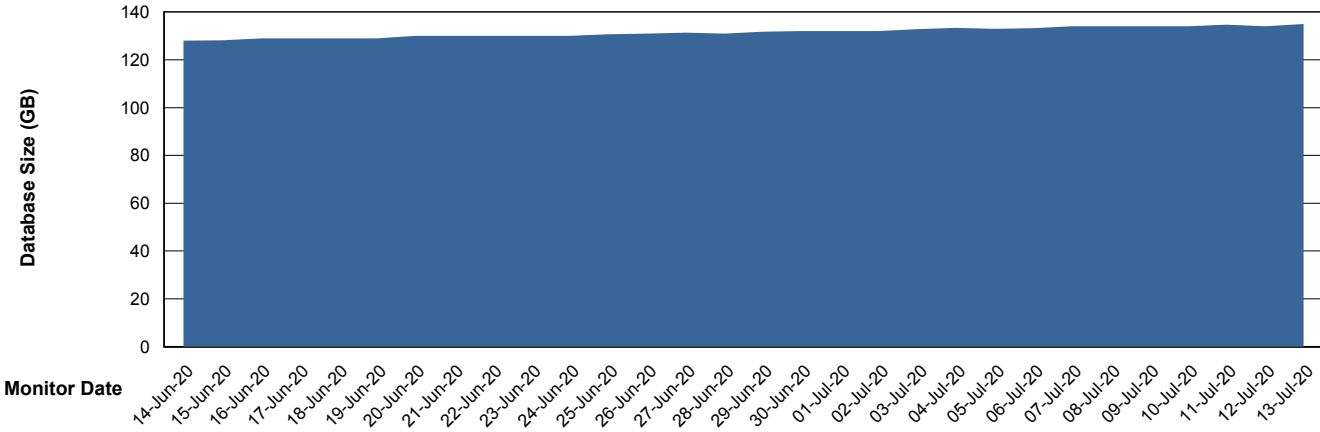

Weekly SLA Customer Report

Customer LSS_Prod (NO SLA)
Database ID 96

Database Performance LSS_ABSME_DB_LIODA4

DB Processes Max 1,000
DB Sessions Max 1,522

Weekly SLA Customer Report

Customer LSS_Prod (NO SLA)
 Database ID 96

DATABASE SIZE LSS_ABSME_DB_LIODA4

Database growth over last month

Database Tablespace LSS_ABSME_DB_LIODA4

Date	Tablespace Name	Filesize (Gb)	Usedsize (Gb)	Percentage free
13-Jul-20	ABSDATA	128	100	22
	INDX	6	5	17
12-Jul-20	ABSDATA	128	100	22
	INDX	6	5	17
11-Jul-20	ABSDATA	128	100	22
	INDX	6	5	17
10-Jul-20	ABSDATA	128	100	22
	INDX	6	5	17
09-Jul-20	ABSDATA	128	100	22
	INDX	6	5	17
08-Jul-20	ABSDATA	128	100	22
	INDX	6	5	17
07-Jul-20	ABSDATA	128	100	22
	INDX	6	5	17