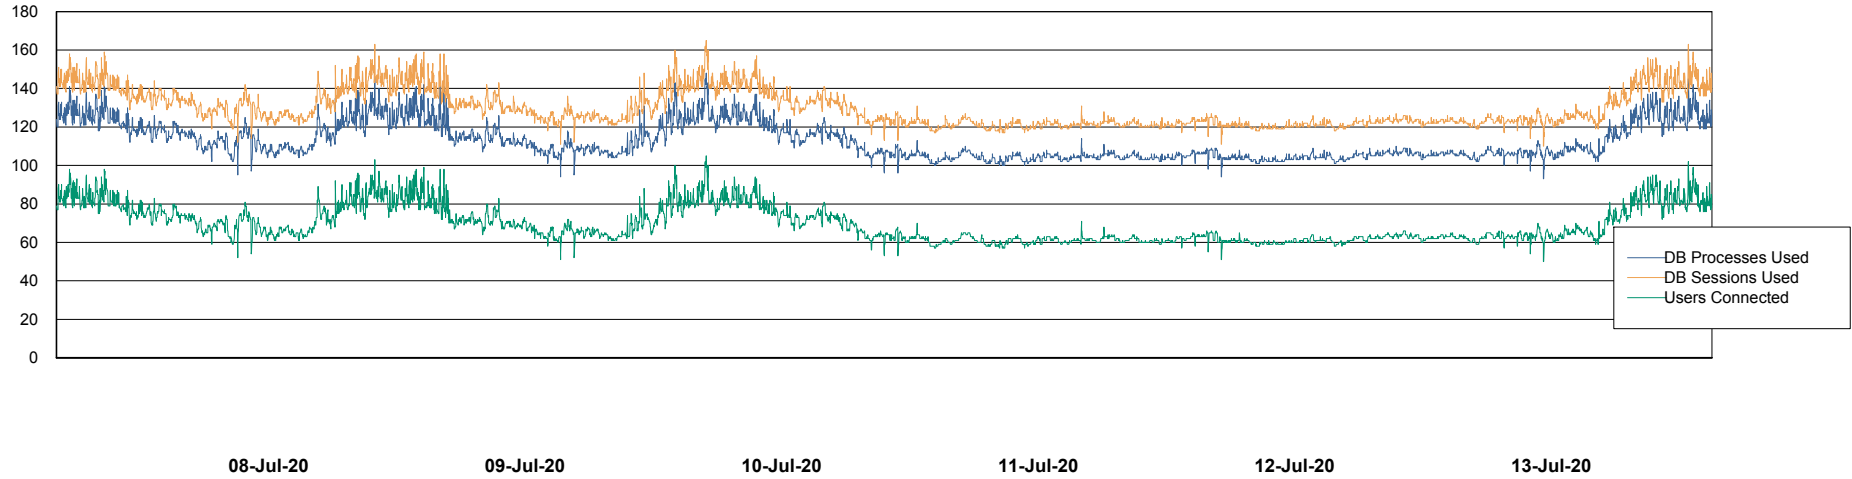

Database Performance LSS_ABSME_DB_LIODA4

DB Processes Max 1,000
DB Sessions Max 1,522