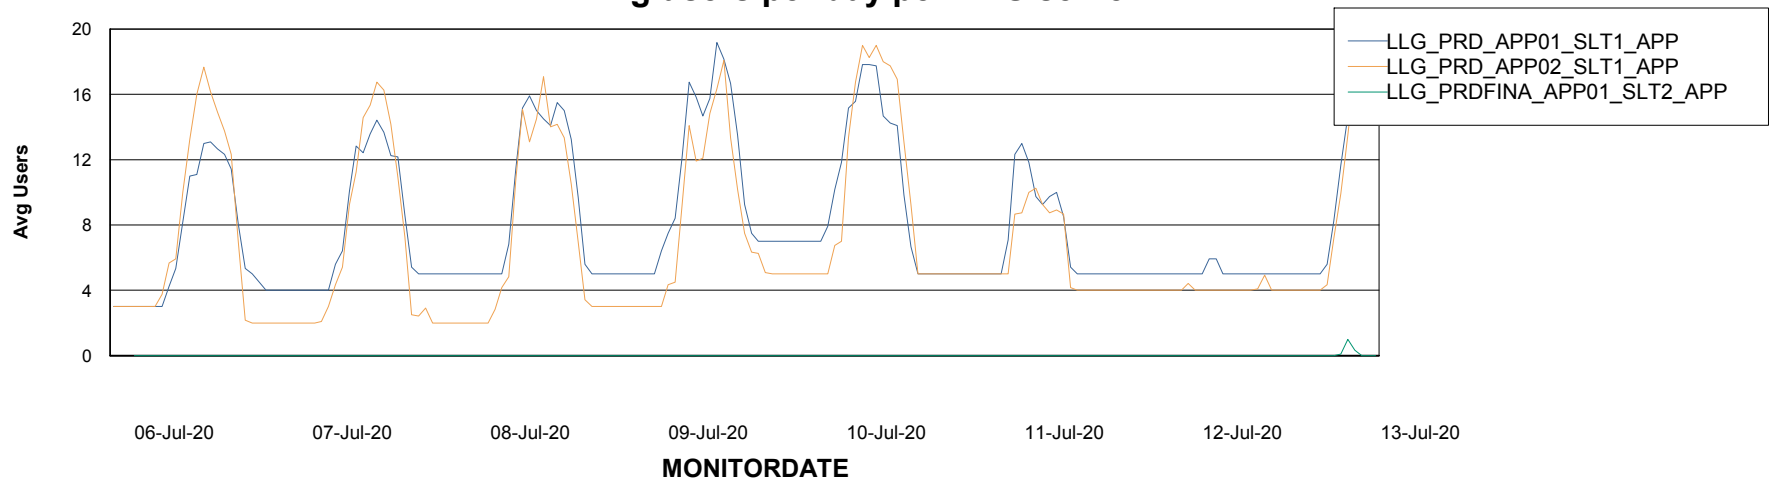

Avg users per day per ABS server