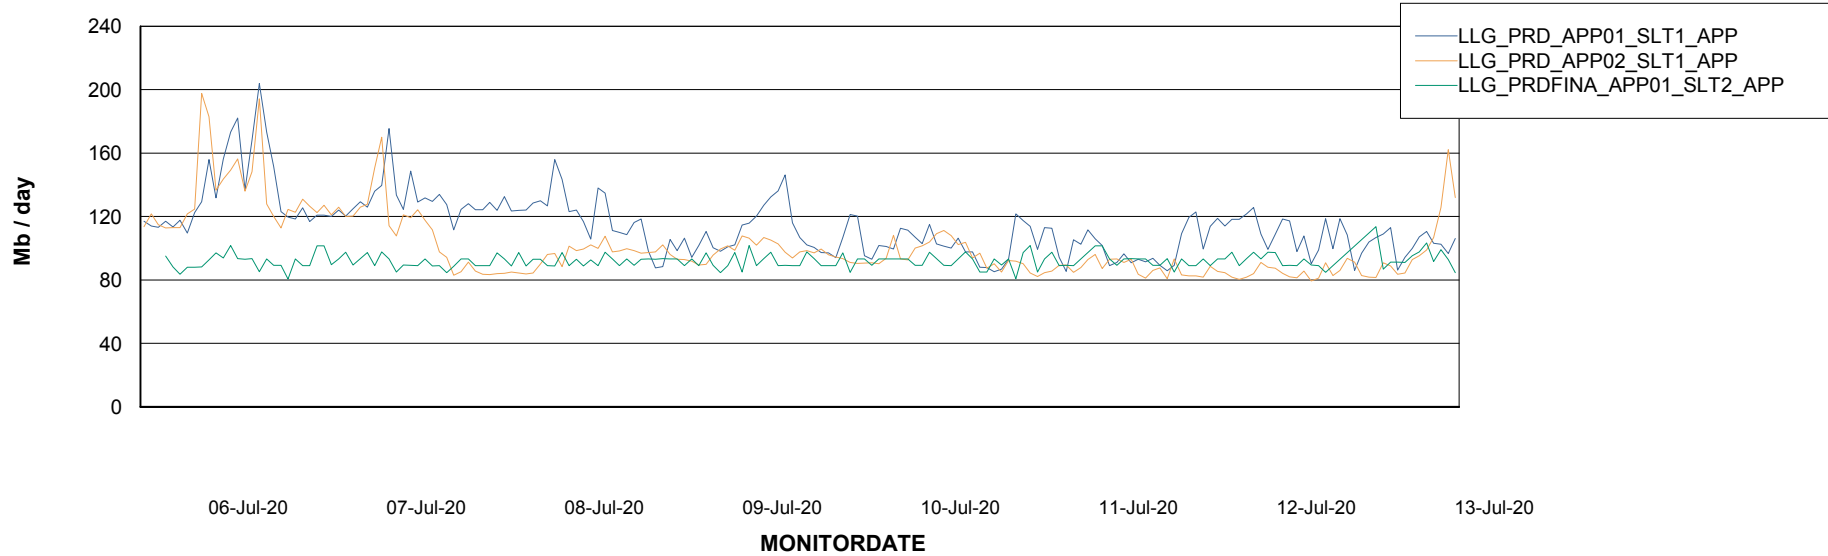

ABSSolute Application Server Services

Avg memory used per ABS Server Service