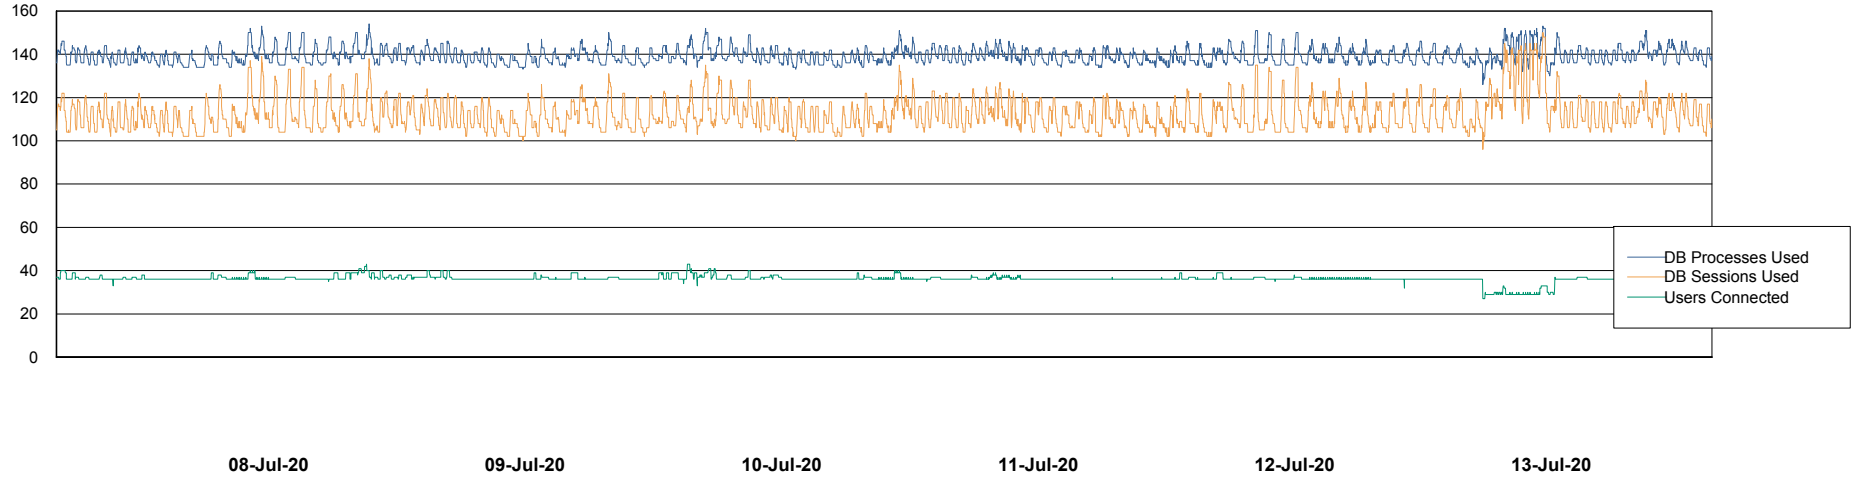

Database Performance LLGDB_Production

DB Processes Max 300
DB Sessions Max 480