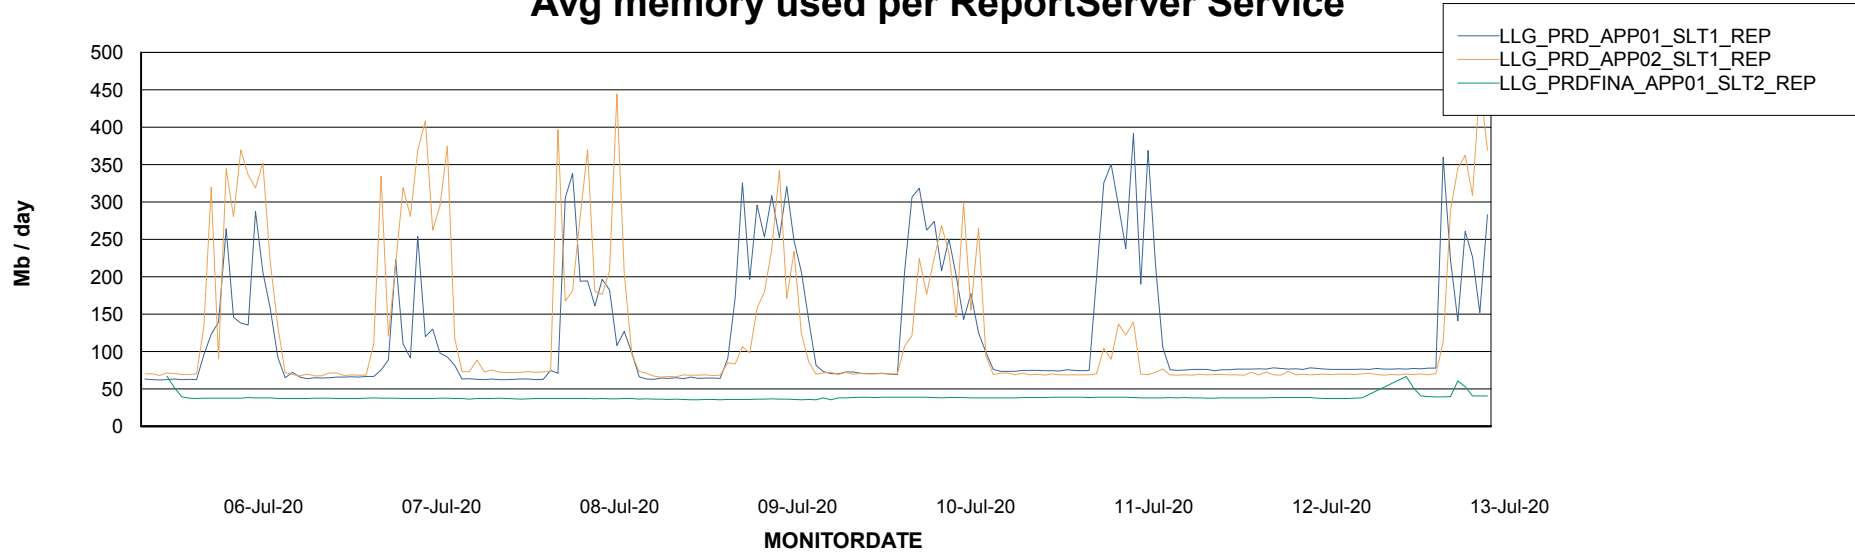

ABSSolute Application Server Services

Avg memory used per ReportServer Service