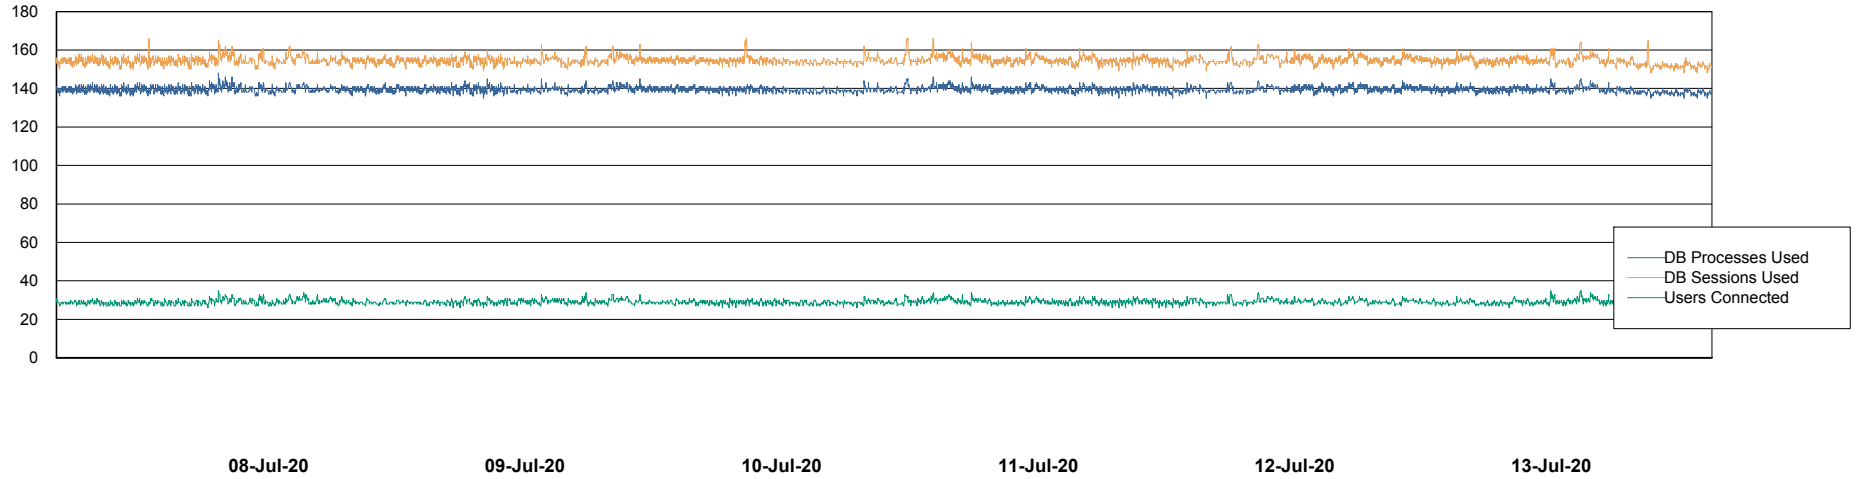

Database Performance LLGDB_BI02

DB Processes Max 1,000
DB Sessions Max 1,536