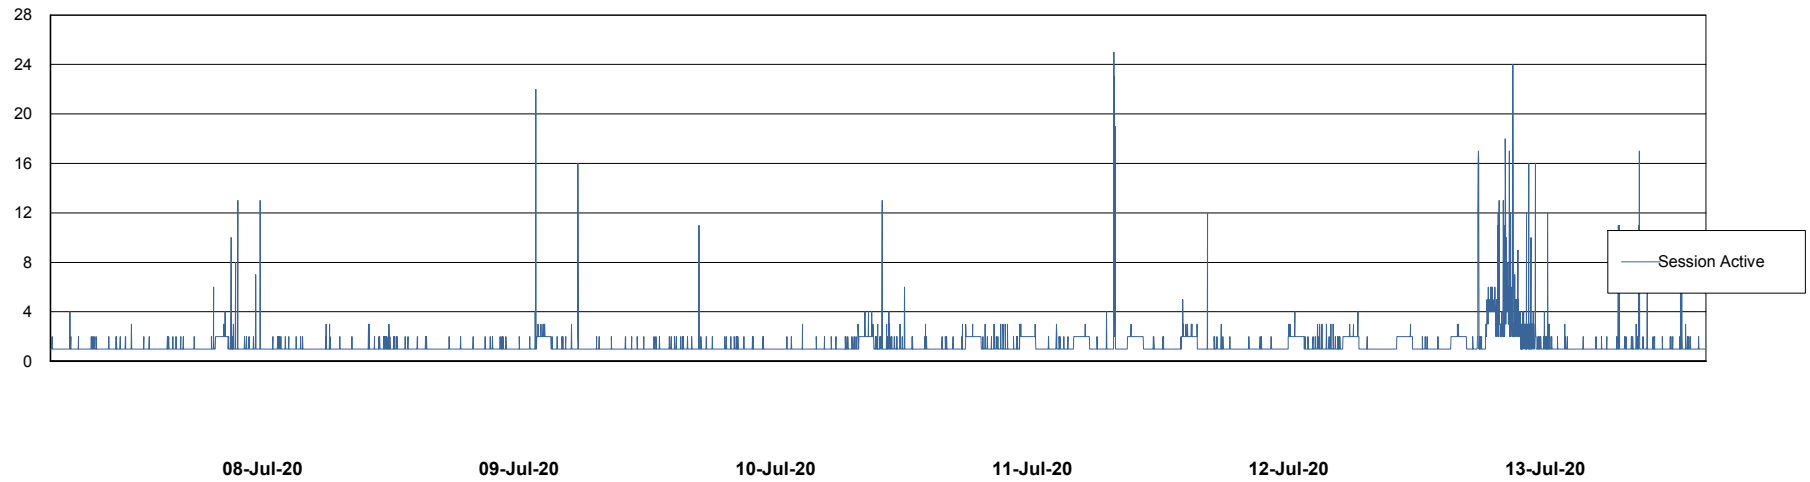

Database Performance LLGDB_Production

DB Processes Max 300
DB Sessions Max 480

Weekly SLA Customer Report

Customer LLG_Production
Database ID 53

Database Performance LLGDB_Standby

DB Processes Max 300
DB Sessions Max 480