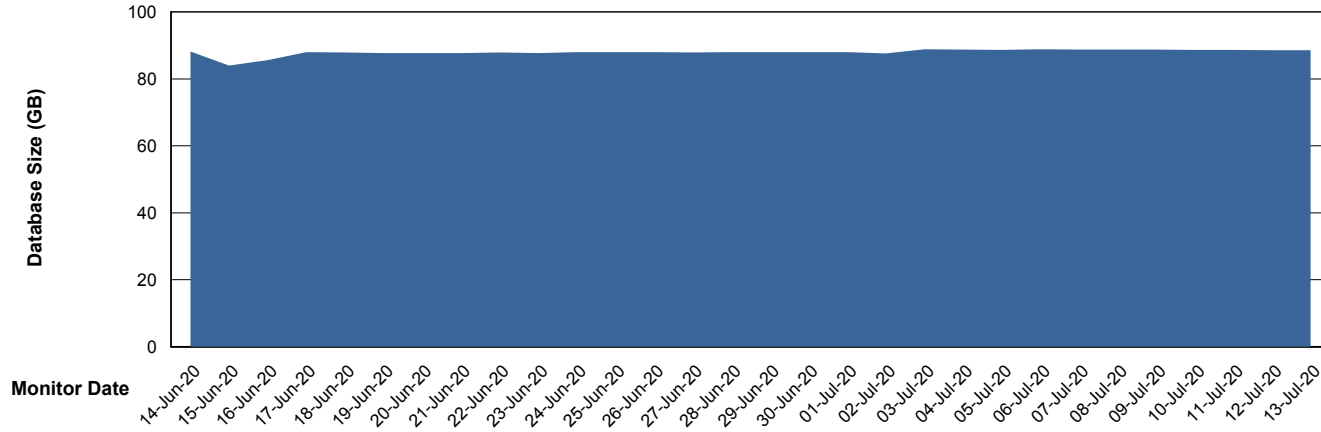

Database Performance LLGDB_Production

DB Processes Max 300
DB Sessions Max 480

Weekly SLA Customer Report

Customer LLG_Production
Database ID 53

Database Performance LLGDB_Standby

DB Processes Max 300
DB Sessions Max 480

Weekly SLA Customer Report

Customer LLG_Production
Database ID 53

DATABASE SIZE LLGDB_BI02

Database growth over last month

DATABASE SIZE LLGDB_Production

Database growth over last month

Weekly SLA Customer Report