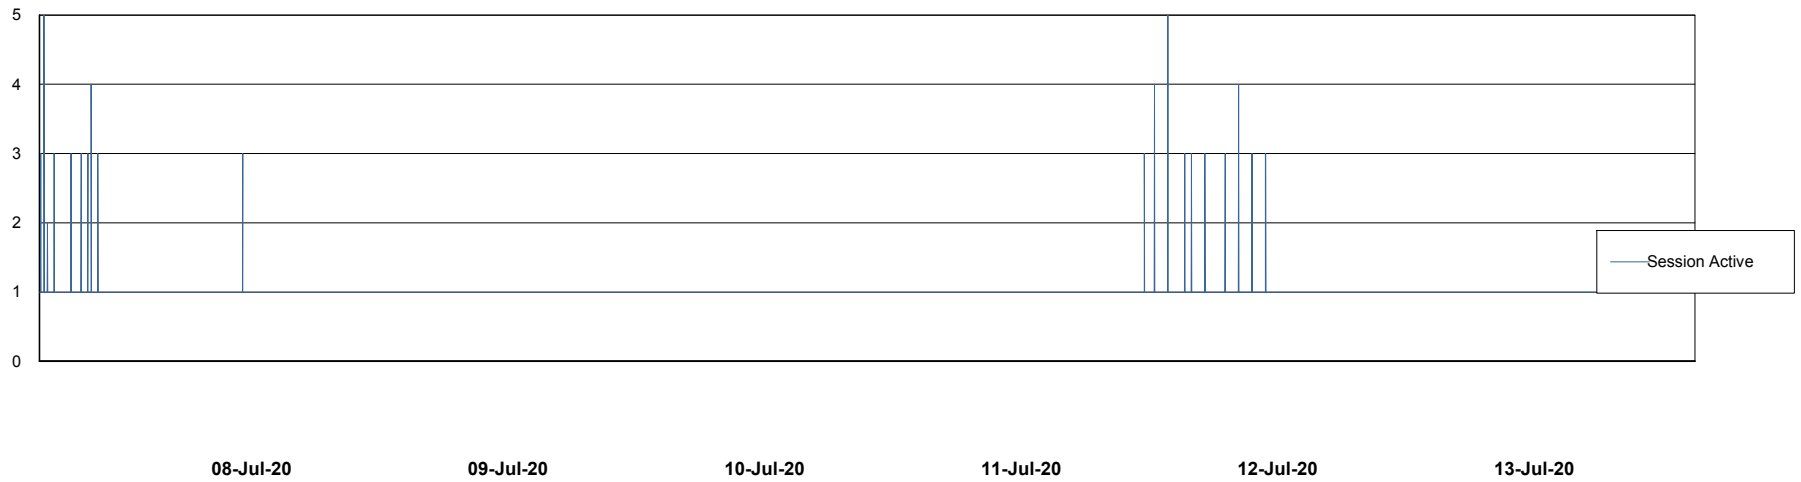

Database Performance KLADB_Standby

DB Processes Max 500
DB Sessions Max 772