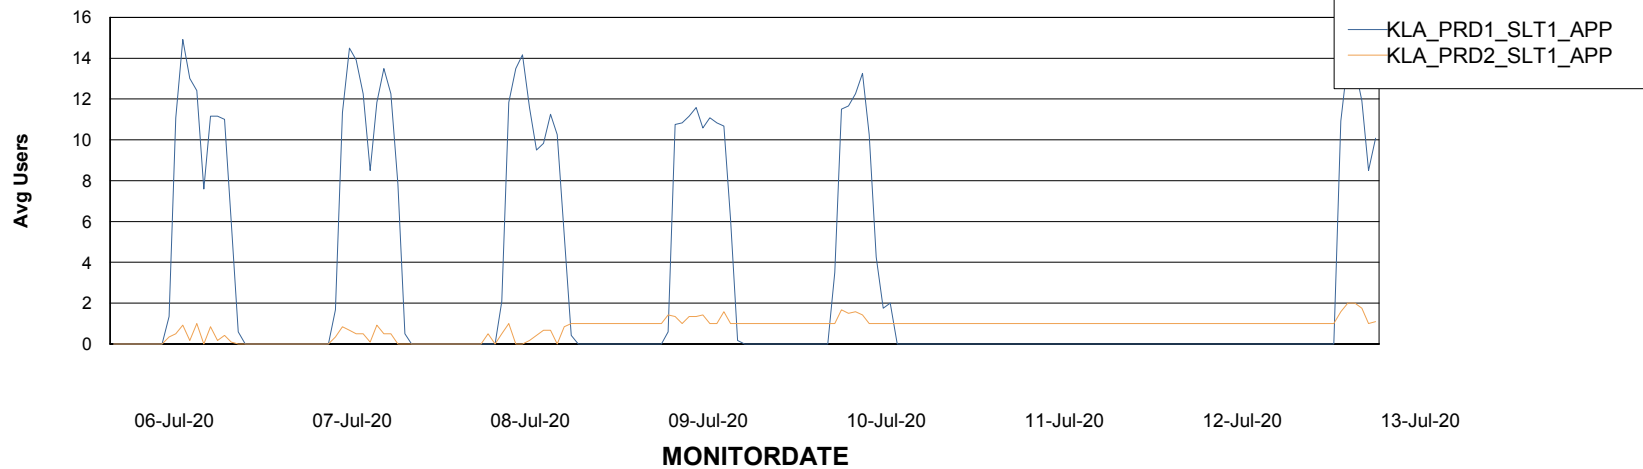

Avg users per day per ABS server