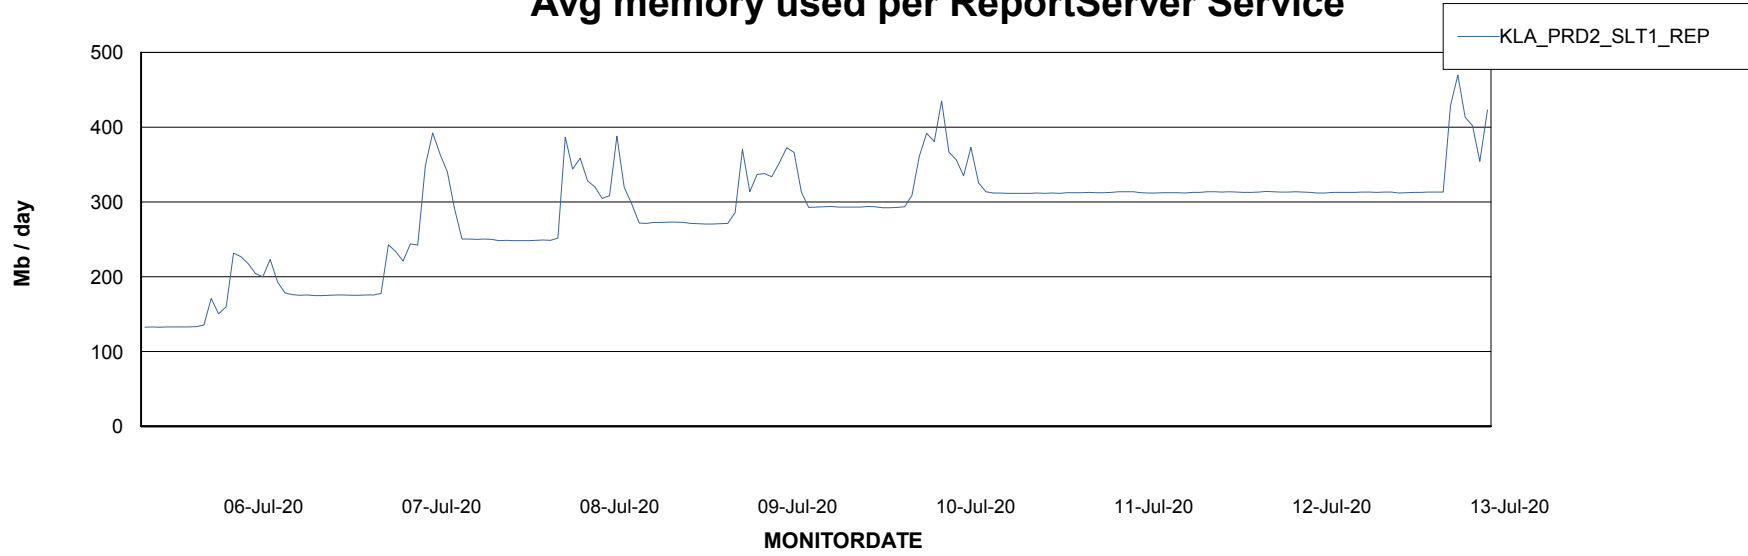

ABSSolute Application ReportServer Services

Avg memory used per ReportServer Service