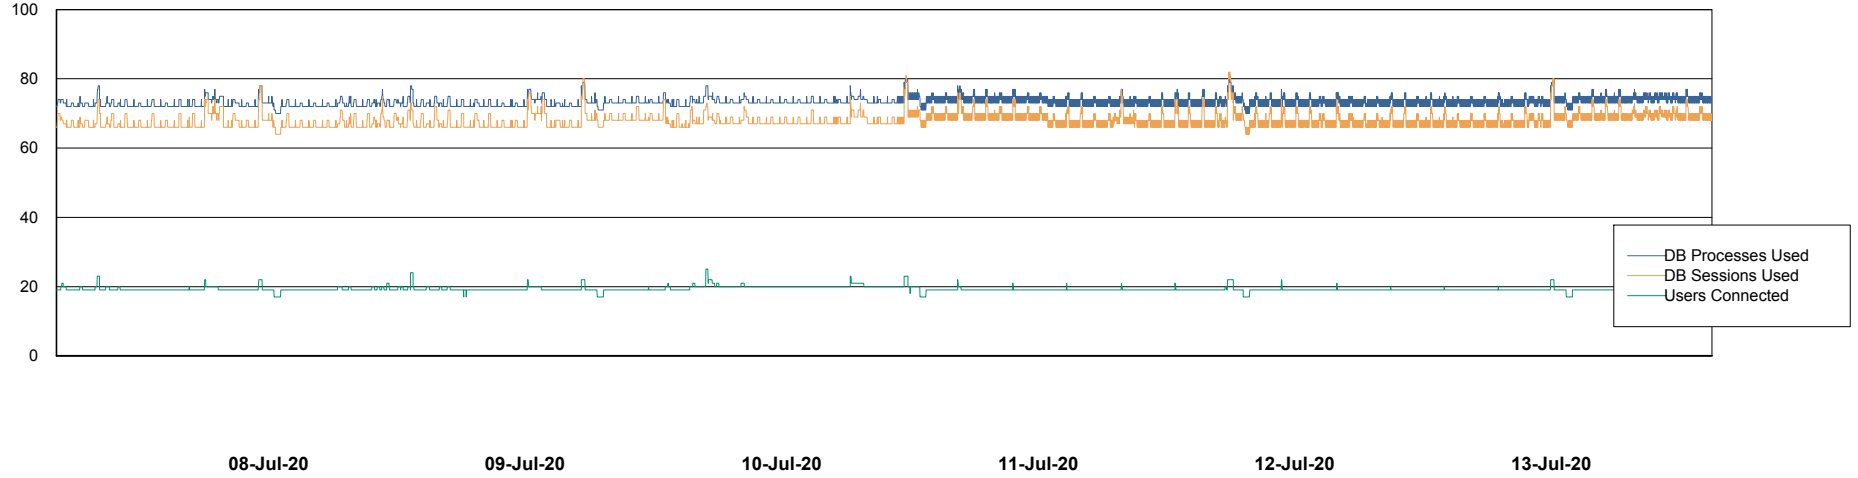

Database Performance KLADB_Production

DB Processes Max 500
DB Sessions Max 772