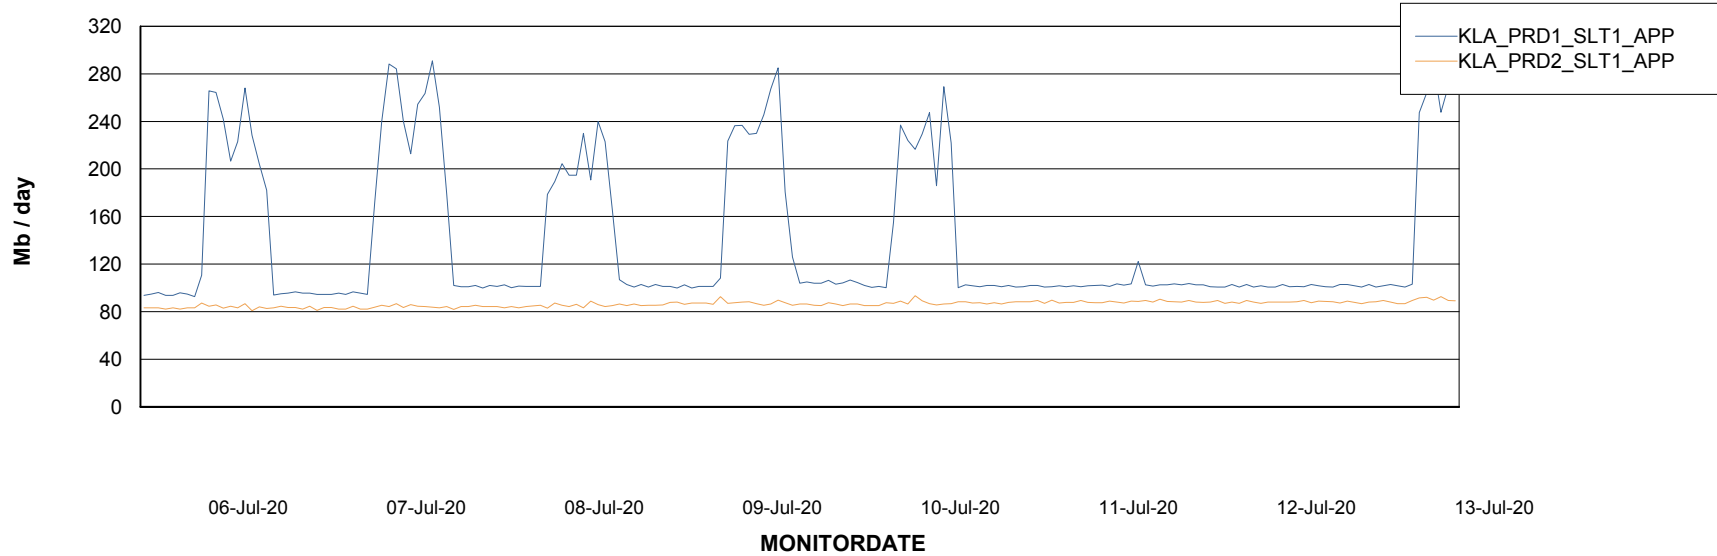

ABSSolute Application Server Services

Avg memory used per ABS Server Service