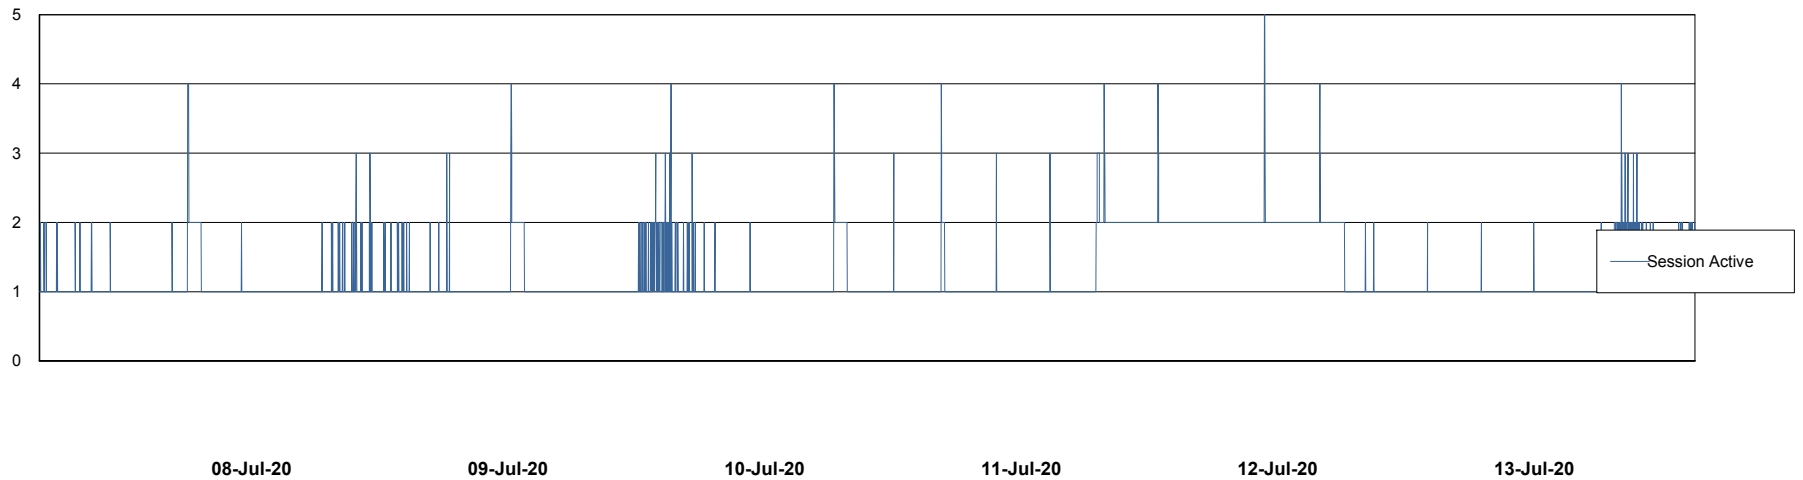

Database Performance KLADB_Production

DB Processes Max 500
DB Sessions Max 772