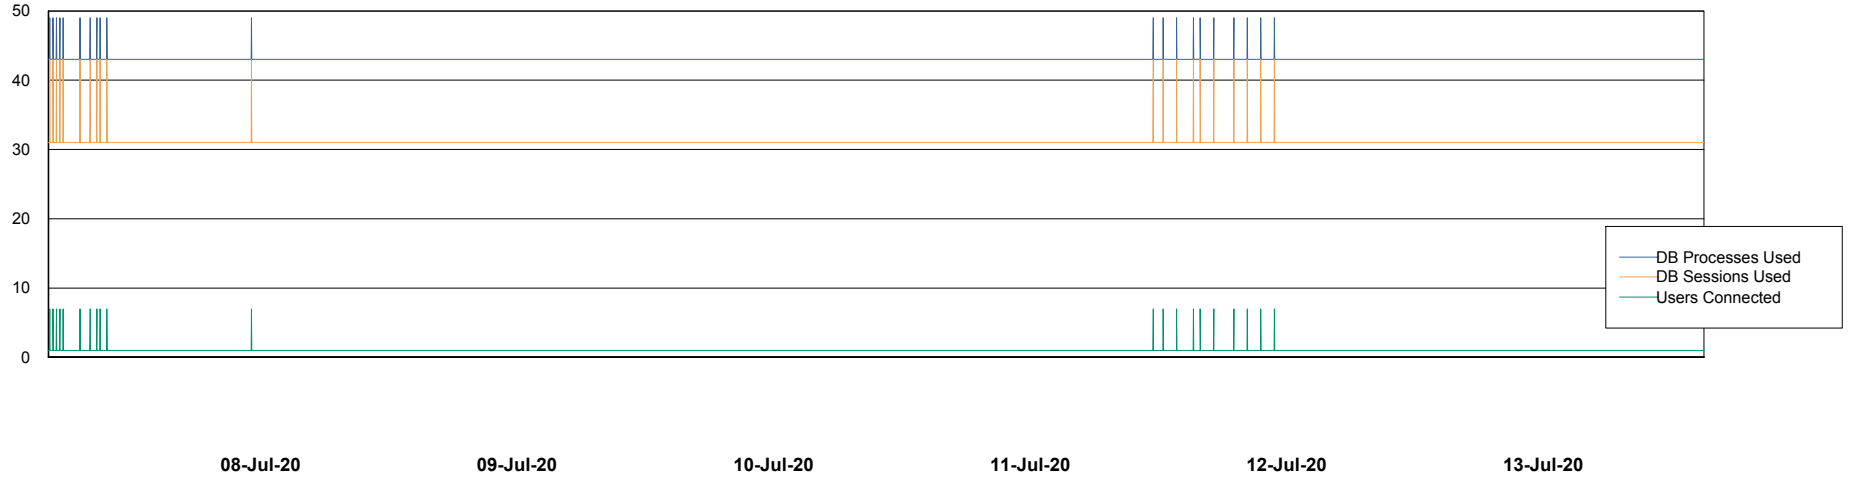

Database Performance KLADB_Standby

DB Processes Max 500
DB Sessions Max 772