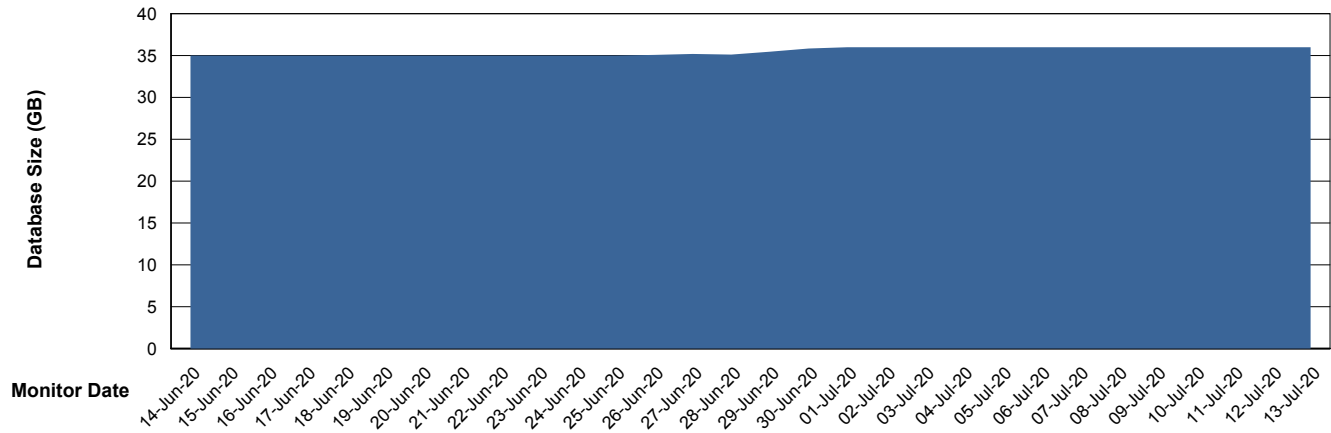

Weekly SLA Customer Report

Customer ELJ Production
Database ID 72

DATABASE SIZE ELJDB_PRD_BI

Database growth over last month

DATABASE SIZE ELJDB_Production

Database growth over last month

Weekly SLA Customer Report