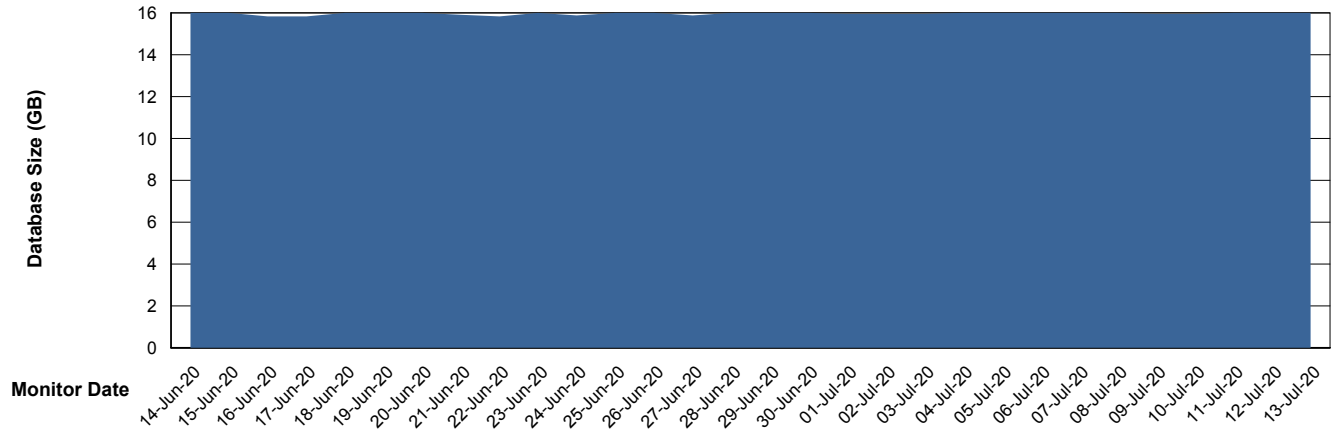

Database Performance ELJDB_Production

DB Processes Max 600
DB Sessions Max 924

Weekly SLA Customer Report

Customer ELJ Production
Database ID 72

Database Performance ELJDB_Standby

DB Processes Max 600
DB Sessions Max 924

Weekly SLA Customer Report

Customer ELJ Production
Database ID 72

DATABASE SIZE ELJDB_PRD_BI

Database growth over last month

DATABASE SIZE ELJDB_Production

Database growth over last month

Weekly SLA Customer Report