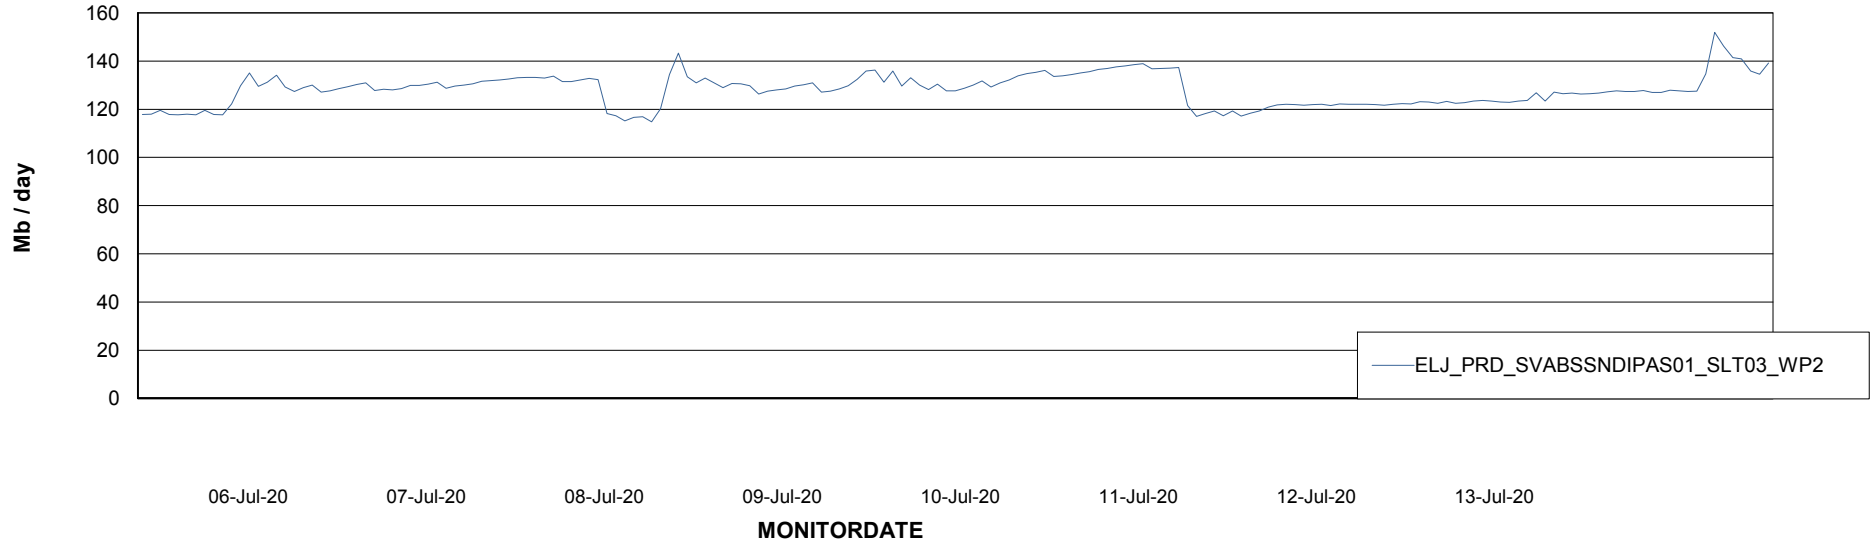

ABSSolute Application ReportServer Services

Avg memory used per ReportServer Service

Weekly SLA Customer Report

Customer ELJ Production
Database ID 72

ABSSolute Web Component Services

Avg memory used per ABS Web component