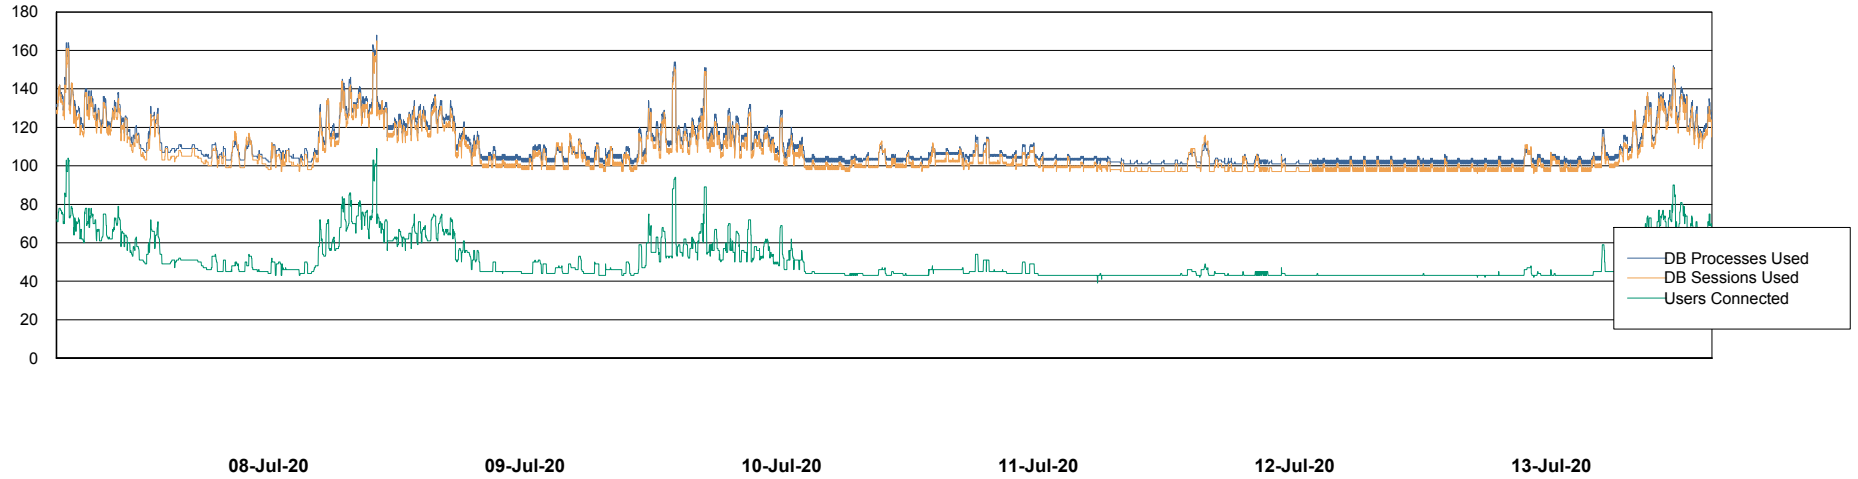

Database Performance ELJDB_Production

DB Processes Max 600
DB Sessions Max 924