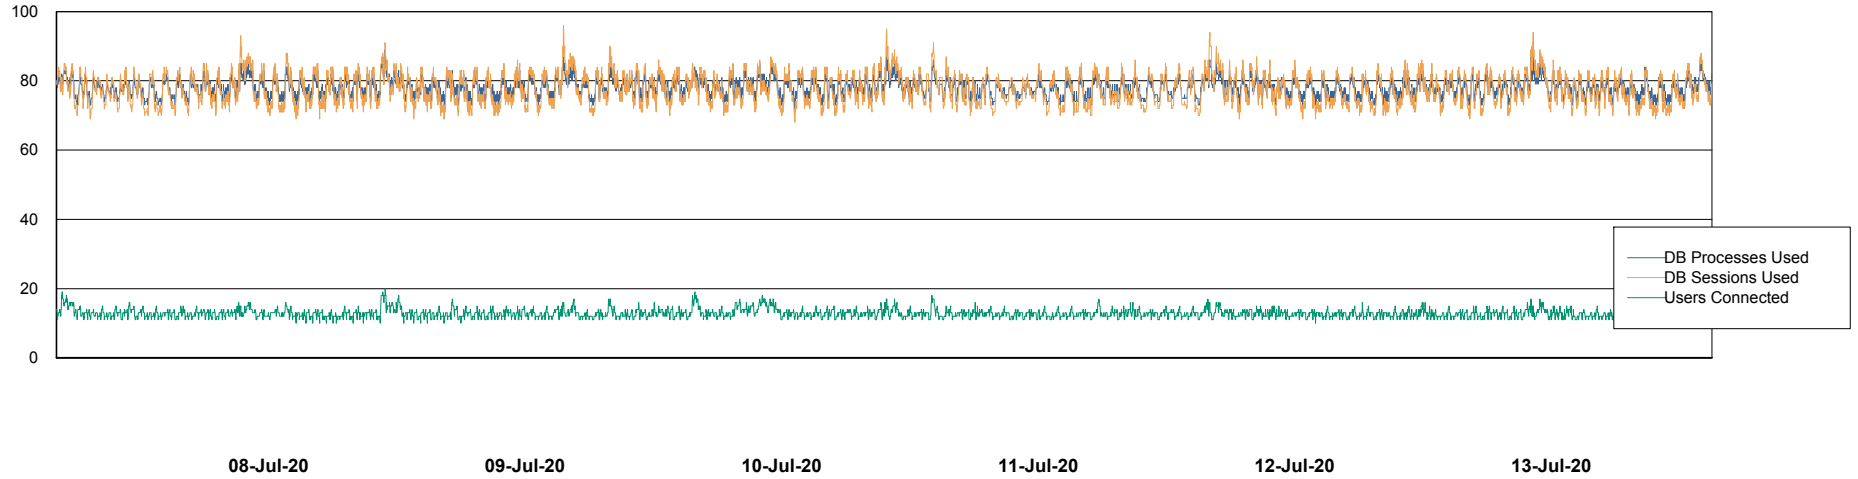

Database Performance ELJDB_PRD_BI

DB Processes Max 1,000
DB Sessions Max 1,524