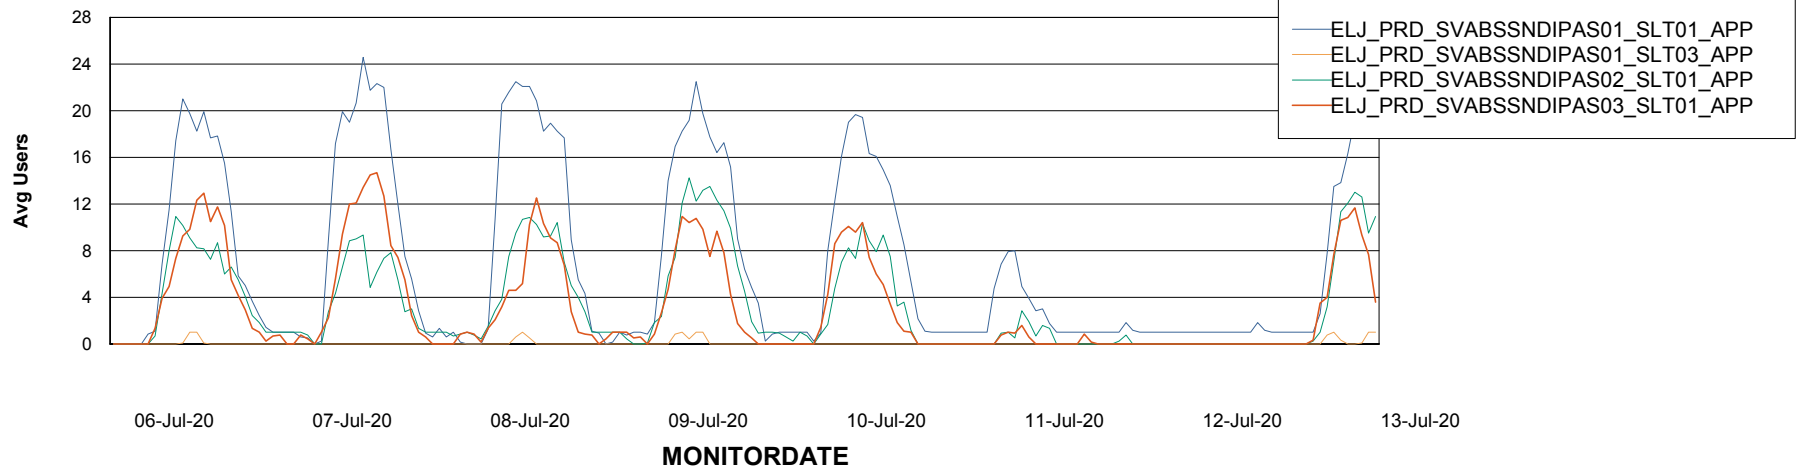

Weekly SLA Customer Report

Customer ELJ Production
Database ID 72

ABSolute Application Server Services

Avg memory used per ABS Server Service

Avg users per day per ABS server

Weekly SLA Customer Report

Customer ELJ Production
Database ID 72