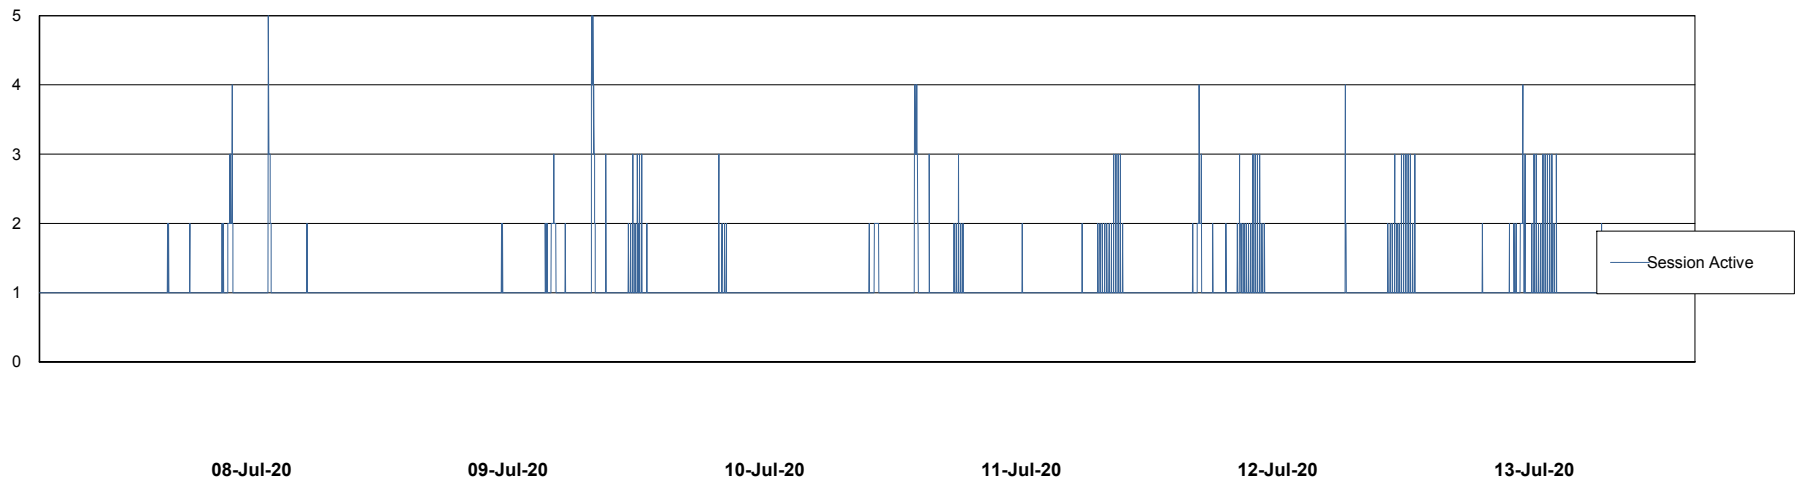

Database Performance ELJDB_PRD_BI

DB Processes Max 1,000
DB Sessions Max 1,524