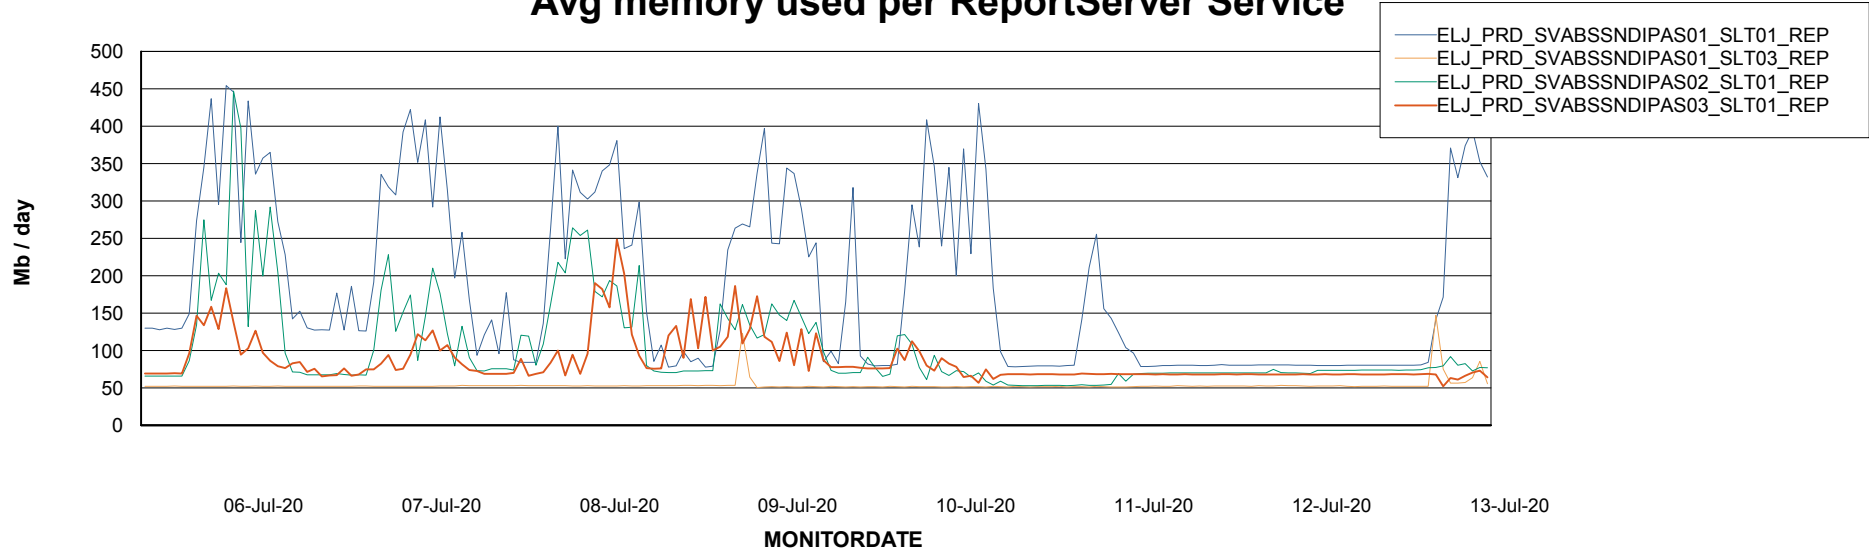

ABSSolute Application ReportServer Services

Avg memory used per ReportServer Service