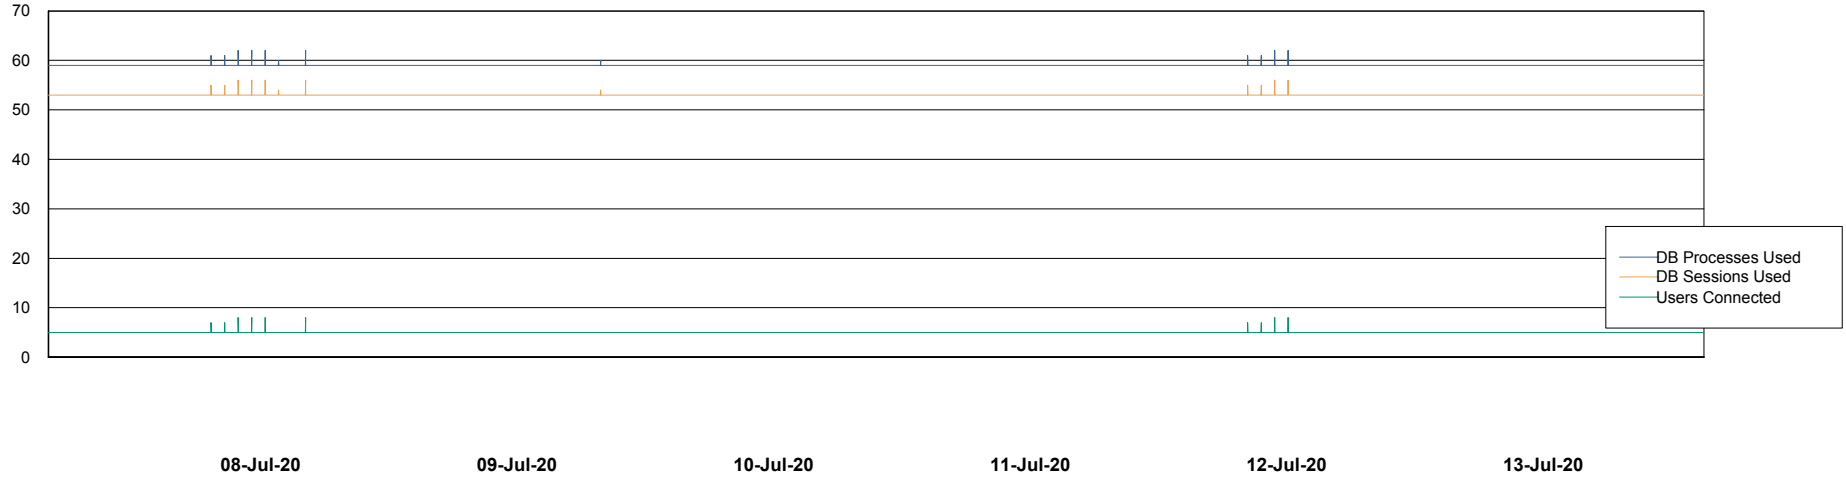

Database Performance ELJDB_Production

DB Processes Max 600
DB Sessions Max 924

Weekly SLA Customer Report

Customer ELJ Production
Database ID 72

Database Performance ELJDB_Standby

DB Processes Max 600
DB Sessions Max 924