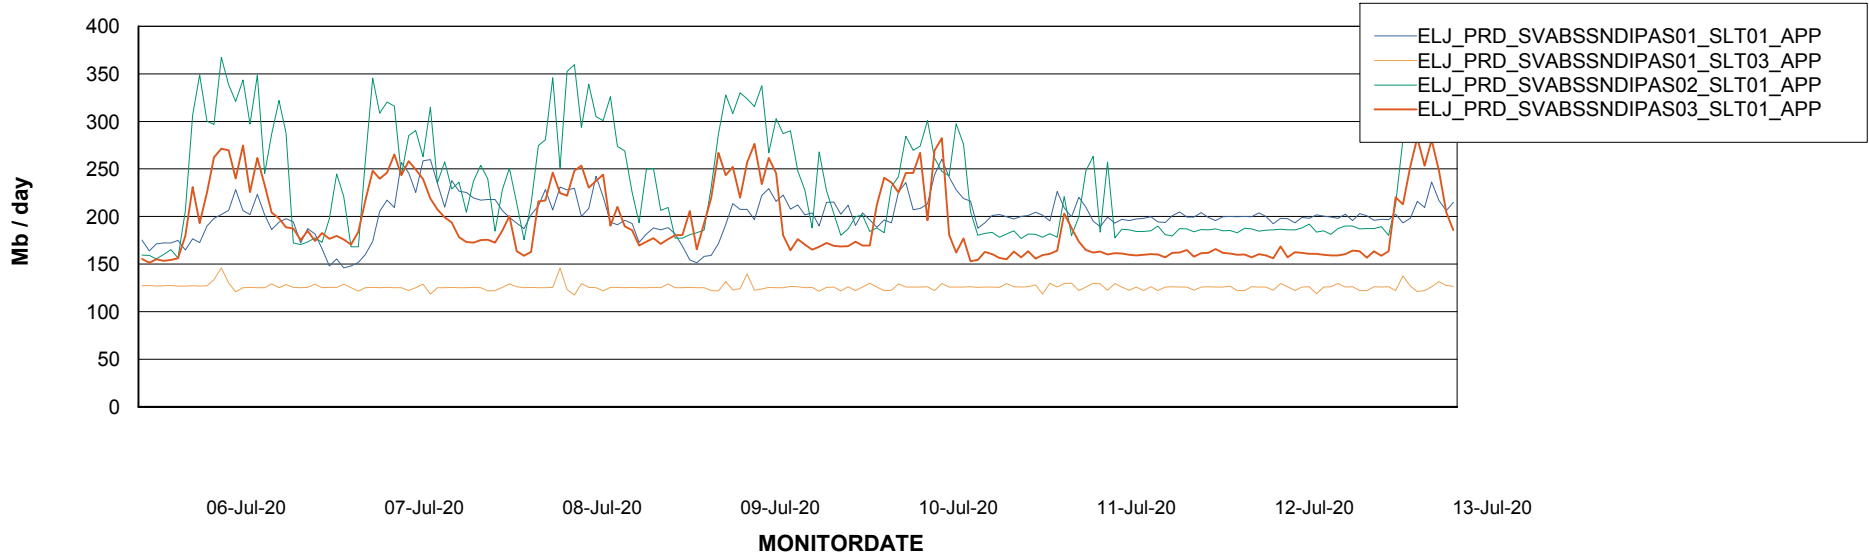

ABSolute Application Server Services

Avg memory used per ABS Server Service