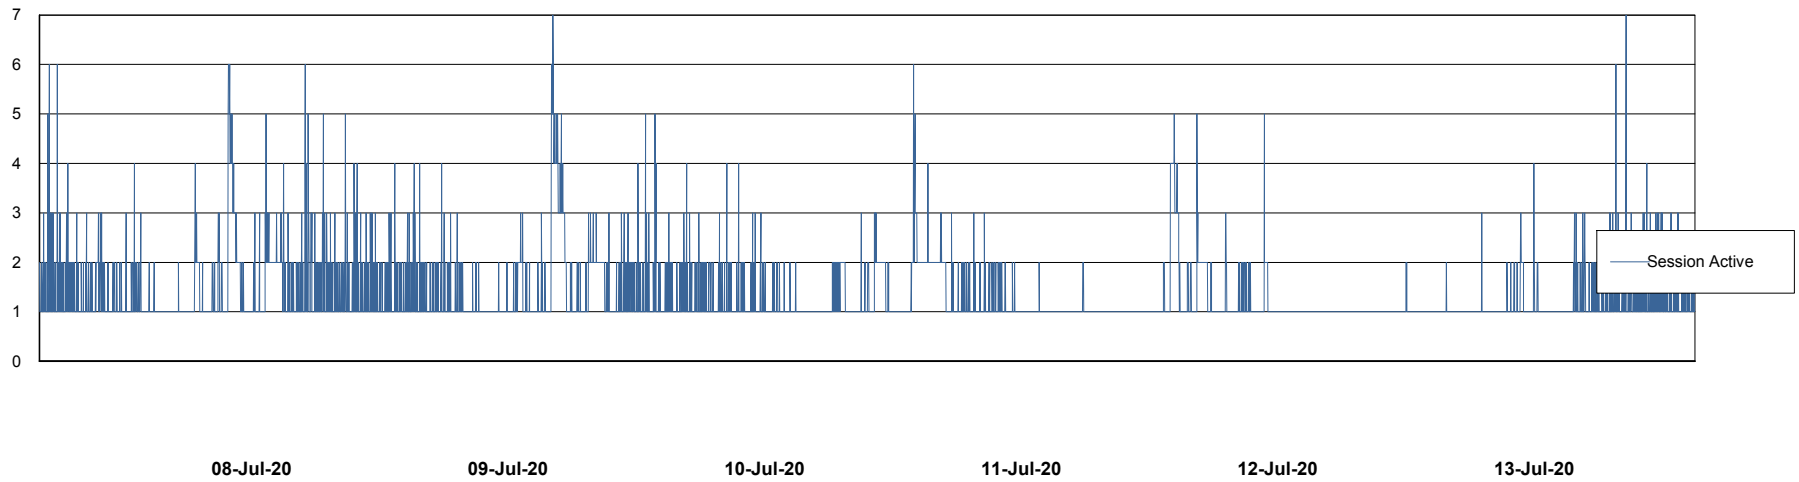

Database Performance ELJDB_Production

DB Processes Max 600
DB Sessions Max 924