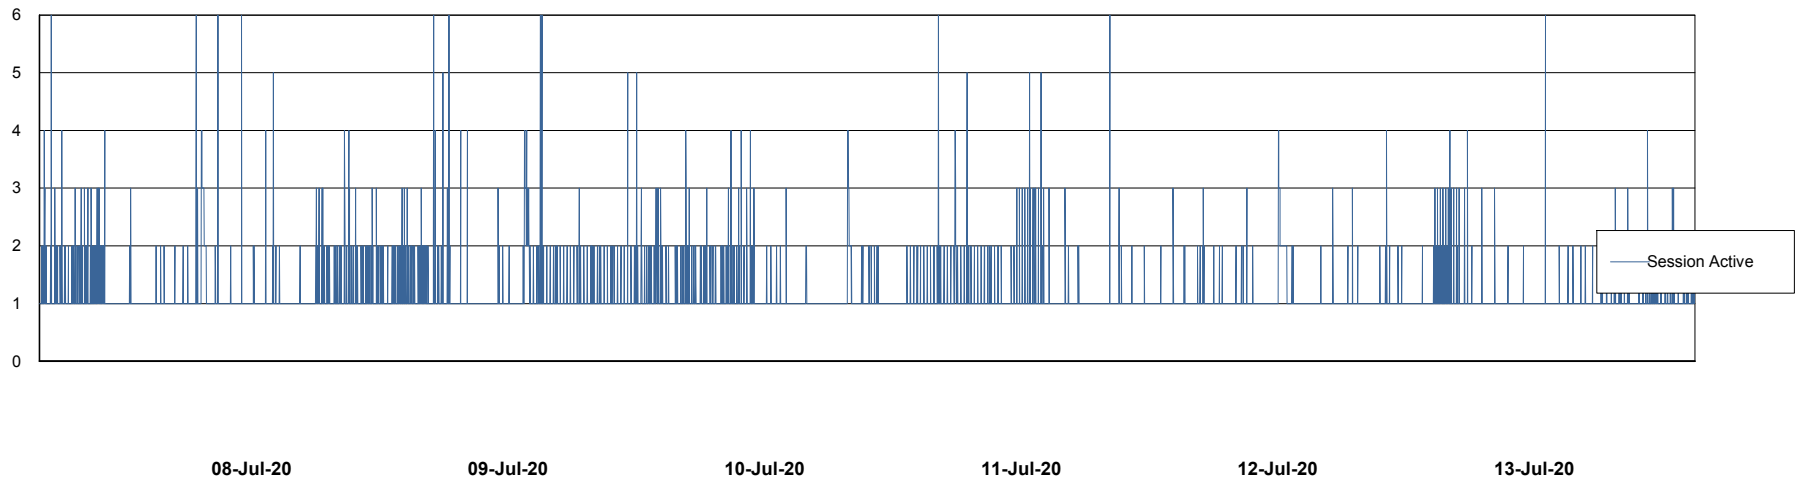

Weekly SLA Customer Report

Customer ECL Production
Database ID 77

Harddisk Usage ECL_PRD_ECL-ABS-WEB

	Free disk space on c: (%)	Total disk space on c: (Gb)
13-Jul-20	79	127
12-Jul-20	79	127
11-Jul-20	79	127
10-Jul-20	79	127
09-Jul-20	79	127
08-Jul-20	79	127
07-Jul-20	79	127

Weekly SLA Customer Report

Customer ECL Production
Database ID 77

Database Performance ECLDB_Production

DB Processes Max 300
DB Sessions Max 480

Weekly SLA Customer Report

Customer ECL Production
Database ID 77