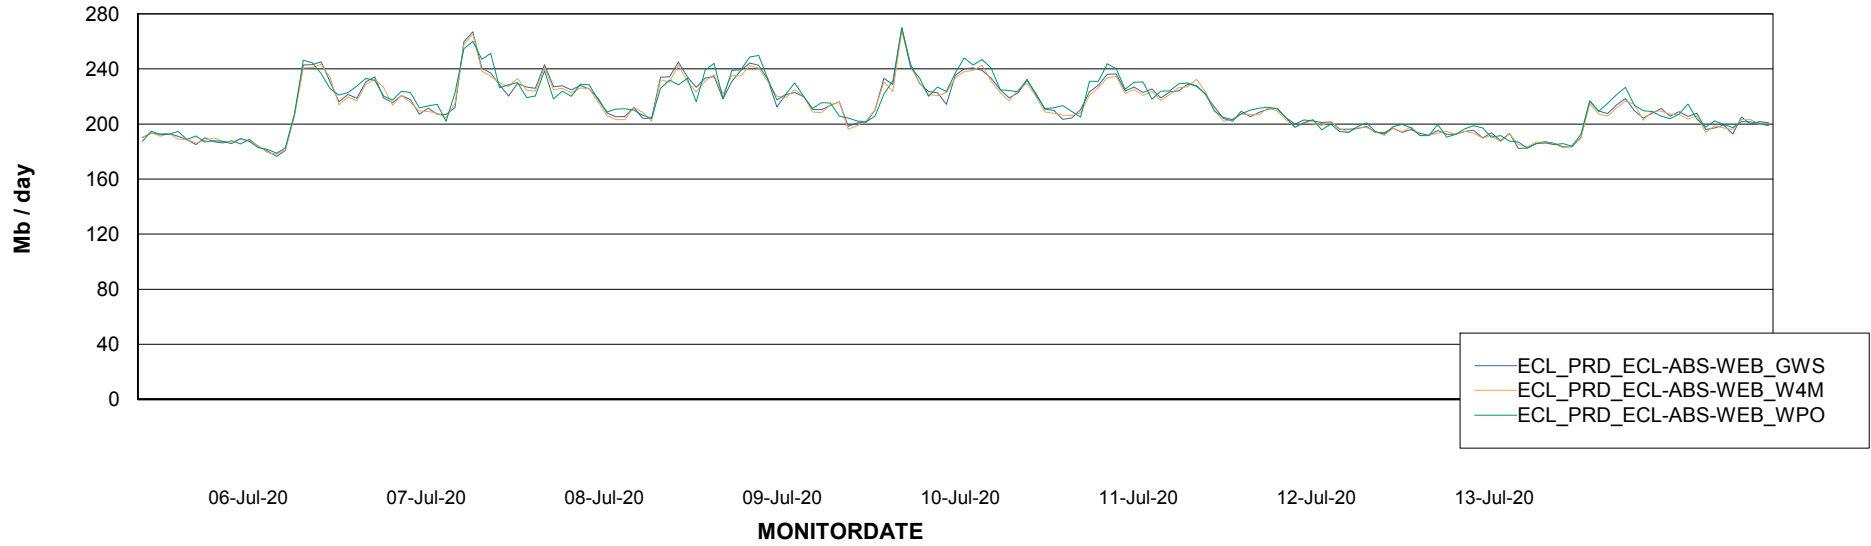

ABSSolute Web Component Services

Avg memory used per ABS Web component