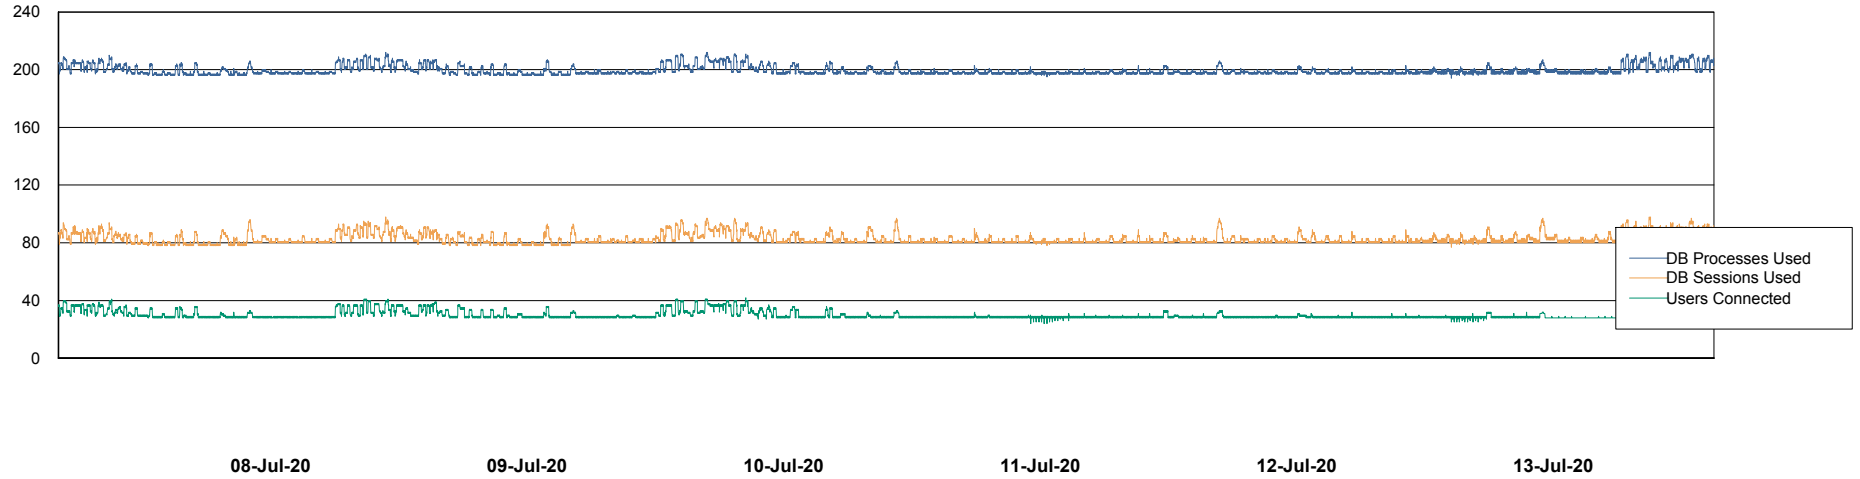

Weekly SLA Customer Report

Customer ECL Production
Database ID 77

Harddisk Usage ECL_PRD_ECL-ABS-WEB

	Free disk space on c: (%)	Total disk space on c: (Gb)
13-Jul-20	79	127
12-Jul-20	79	127
11-Jul-20	79	127
10-Jul-20	79	127
09-Jul-20	79	127
08-Jul-20	79	127
07-Jul-20	79	127

Weekly SLA Customer Report

Customer ECL Production
Database ID 77

Database Performance ECLDB_Production

DB Processes Max 300
DB Sessions Max 480

Weekly SLA Customer Report

Customer ECL Production
Database ID 77