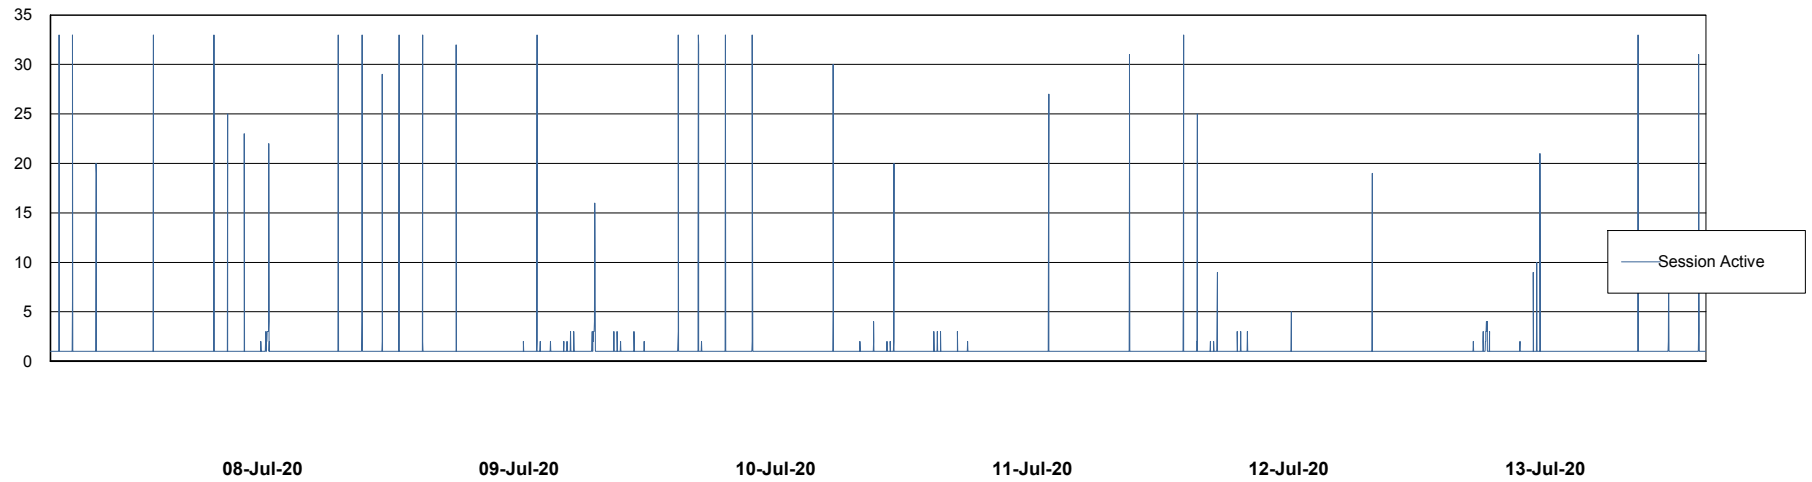

Weekly SLA Customer Report

Customer ECL Production
Database ID 77

Database Performance ECLDB_Production

DB Processes Max 300
DB Sessions Max 480

Weekly SLA Customer Report

Customer ECL Production
Database ID 77

Database Performance ECLDB_Standby

DB Processes Max 300
DB Sessions Max 480

Weekly SLA Customer Report

Customer ECL Production
 Database ID 77

DATABASE SIZE ECLDB_Production

Database growth over last month