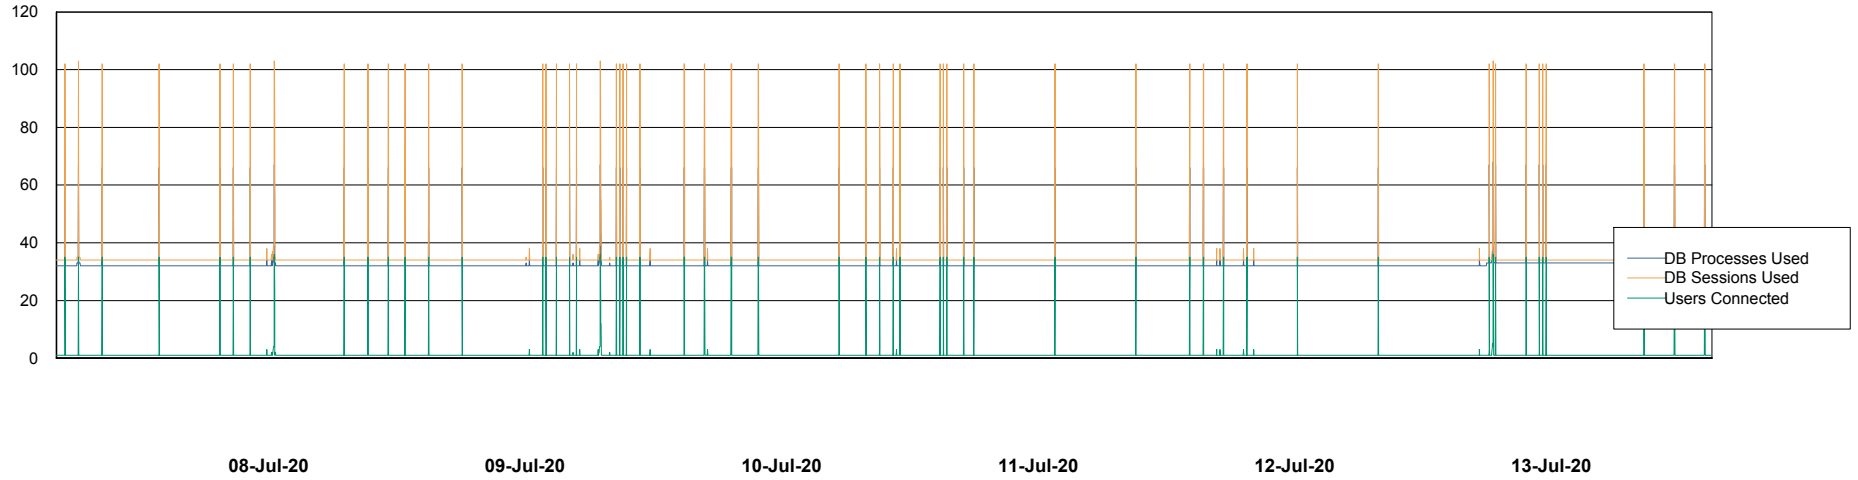

Weekly SLA Customer Report

Customer ECL Production
Database ID 77

Database Performance ECLDB_Production

DB Processes Max 300
DB Sessions Max 480

Weekly SLA Customer Report

Customer ECL Production
Database ID 77

Database Performance ECLDB_Standby

DB Processes Max 300
DB Sessions Max 480

Weekly SLA Customer Report

Customer ECL Production
 Database ID 77

DATABASE SIZE ECLDB_Production

Database growth over last month