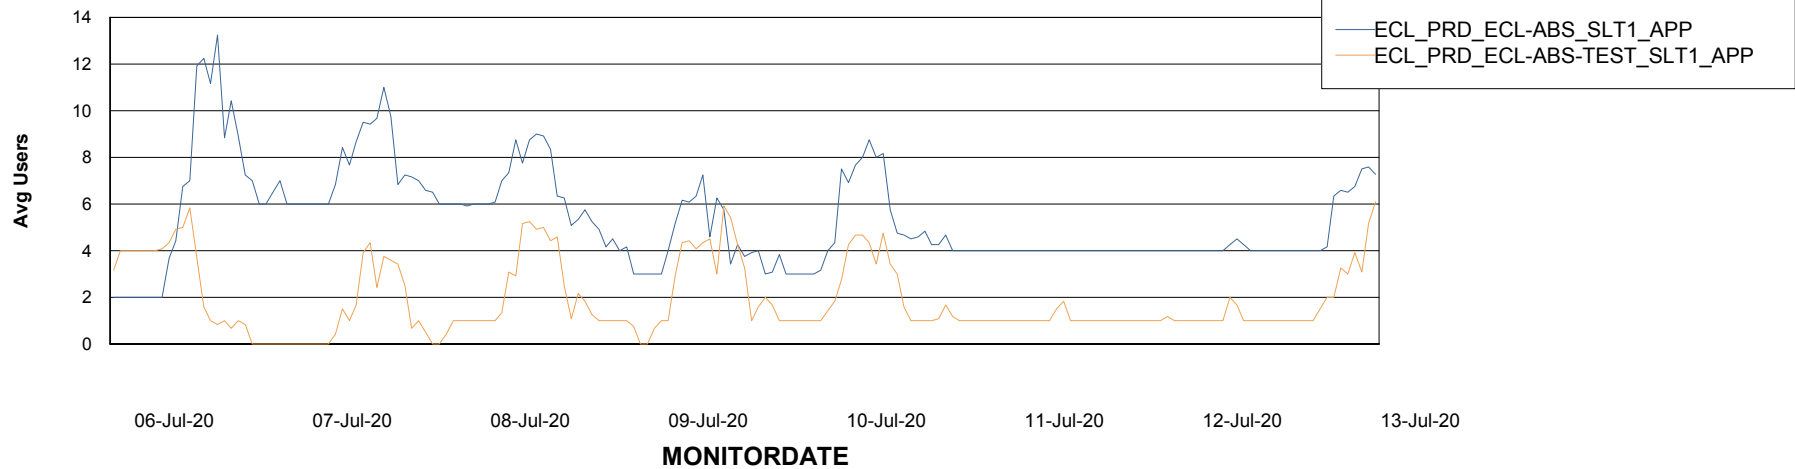

Avg users per day per ABS server