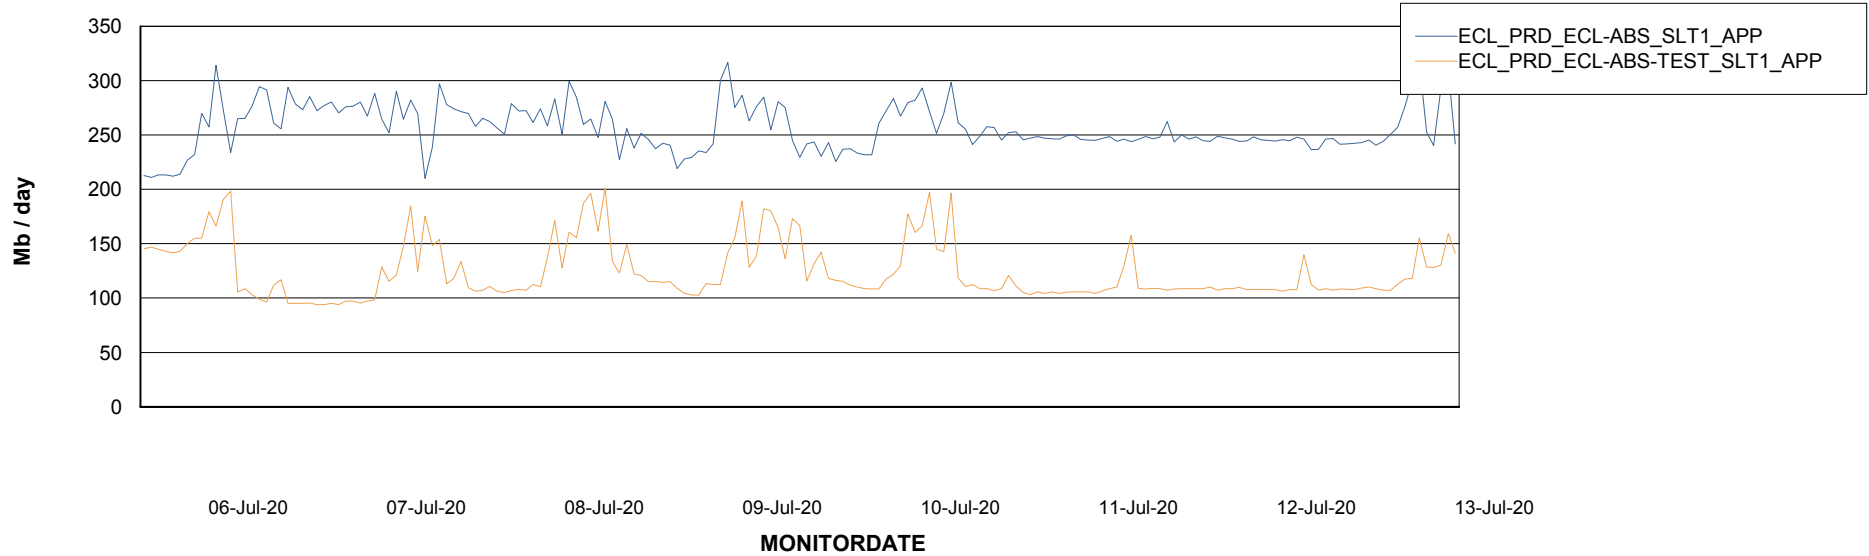

ABSSolute Application Server Services

Avg memory used per ABS Server Service