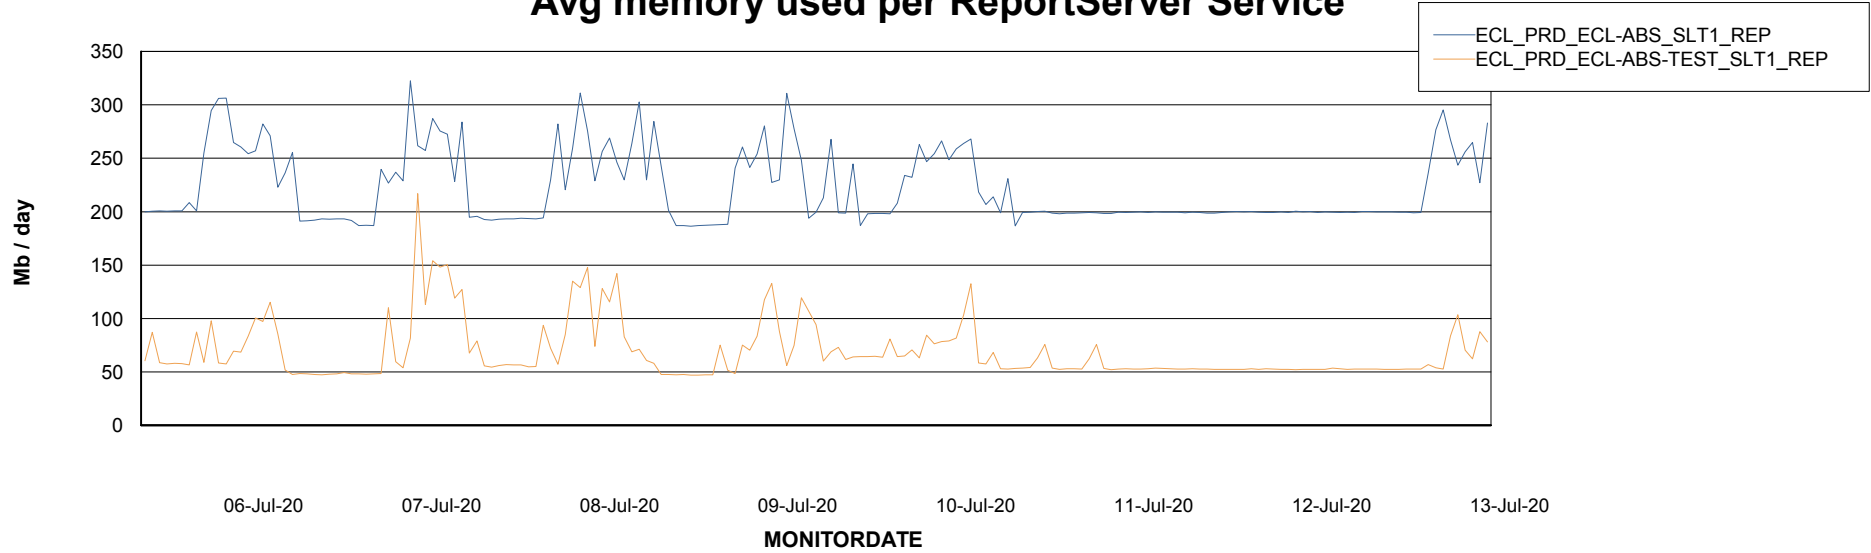

Avg memory used per ABS Server Service

Avg users per day per ABS server

Weekly SLA Customer Report

Customer ECL Production
Database ID 77

ABSSolute Application ReportServer Services

Avg memory used per ReportServer Service