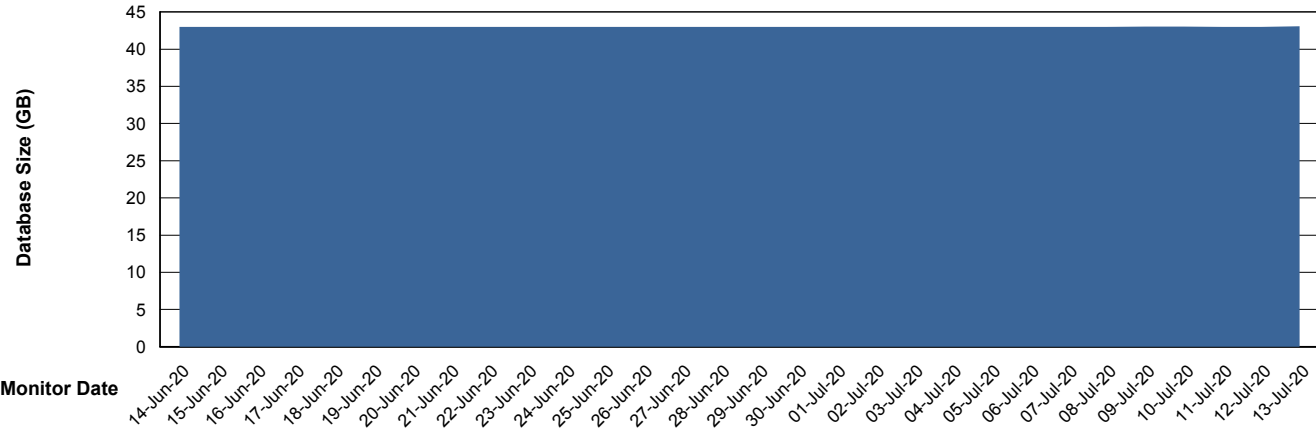

Database Performance ECLDB_Standby

DB Processes Max 300
DB Sessions Max 480

Weekly SLA Customer Report

Customer ECL Production
 Database ID 77

DATABASE SIZE ECLDB_Production

Database growth over last month

Database Tablespace ECLDB_Production

Date	Tablespace Name	Filesize (Gb)	Usedsize (Gb)	Percentage free
13-Jul-20	ABSDATA	46	39	15
	INDX	8	2	75
12-Jul-20	ABSDATA	46	39	15
	INDX	8	2	75
11-Jul-20	ABSDATA	46	39	15
	INDX	8	2	75
10-Jul-20	ABSDATA	46	39	15
	INDX	8	2	75
09-Jul-20	ABSDATA	46	39	15
	INDX	8	2	75
08-Jul-20	ABSDATA	46	39	15
	INDX	8	2	75
07-Jul-20	ABSDATA	46	39	15
	INDX	8	2	75