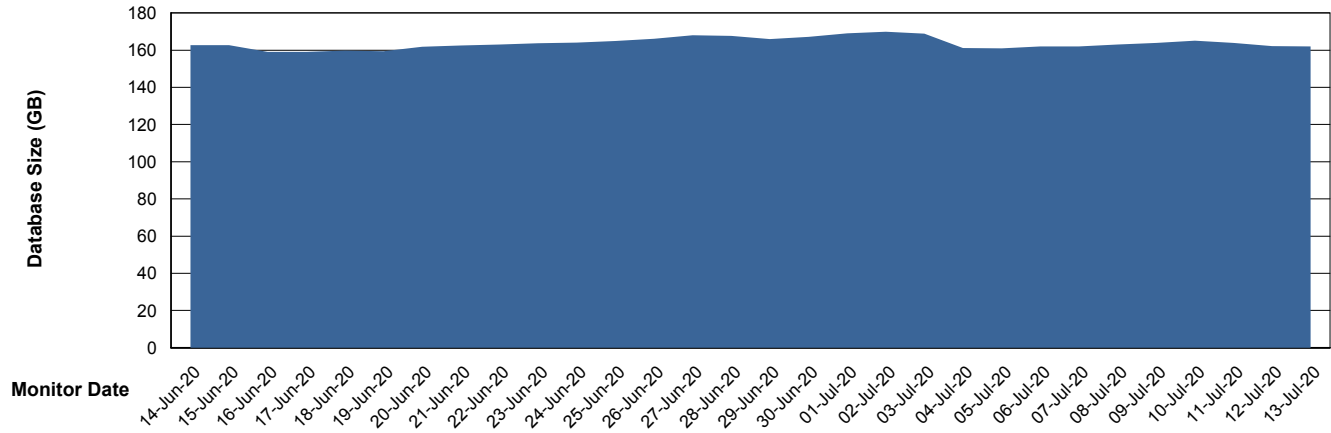

DATABASE SIZE BNLDB_FUT_FutureLive

Database growth over last month