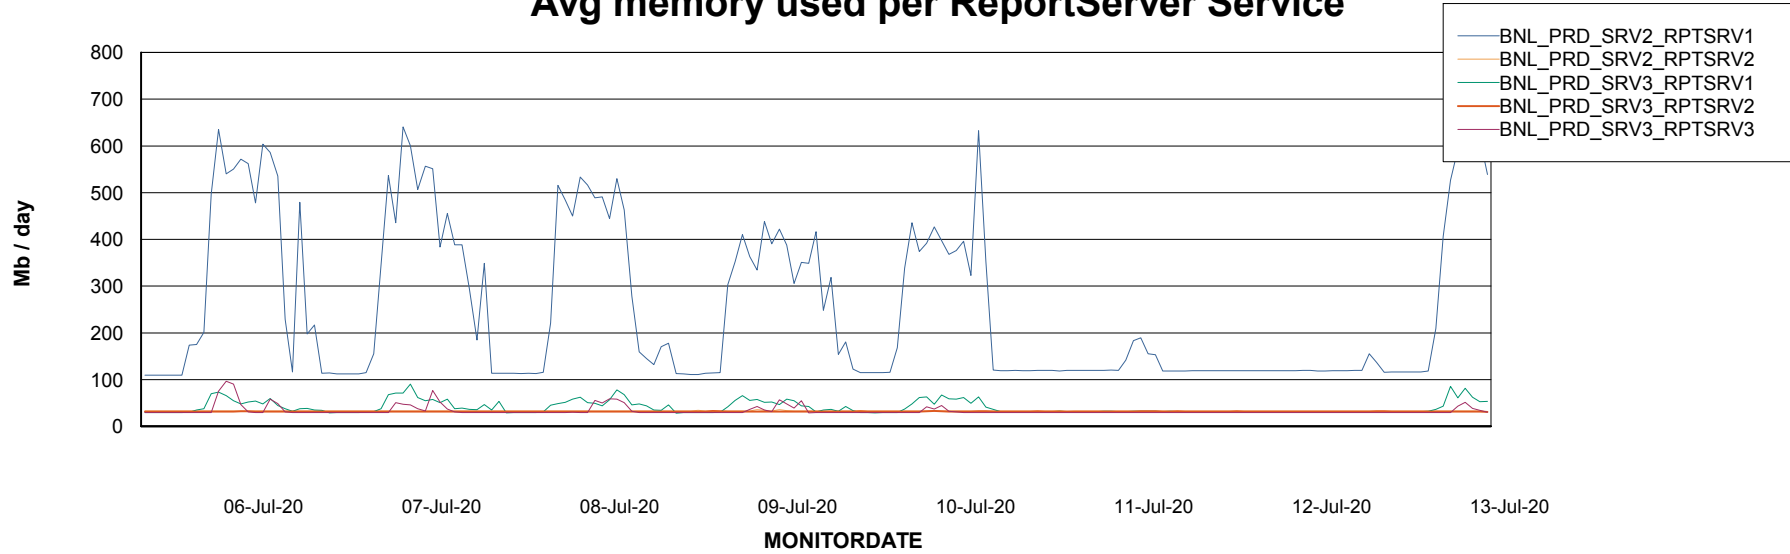

ABSSolute Web Component Services

Avg memory used per ReportServer Service