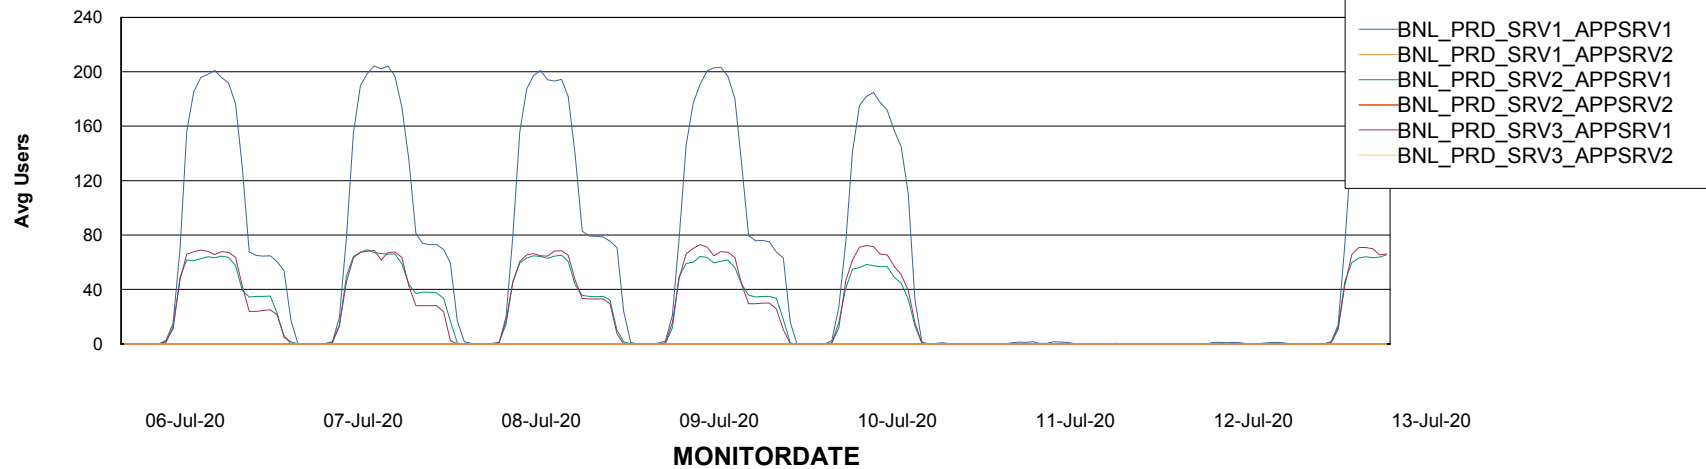

Avg users per day per ABS server