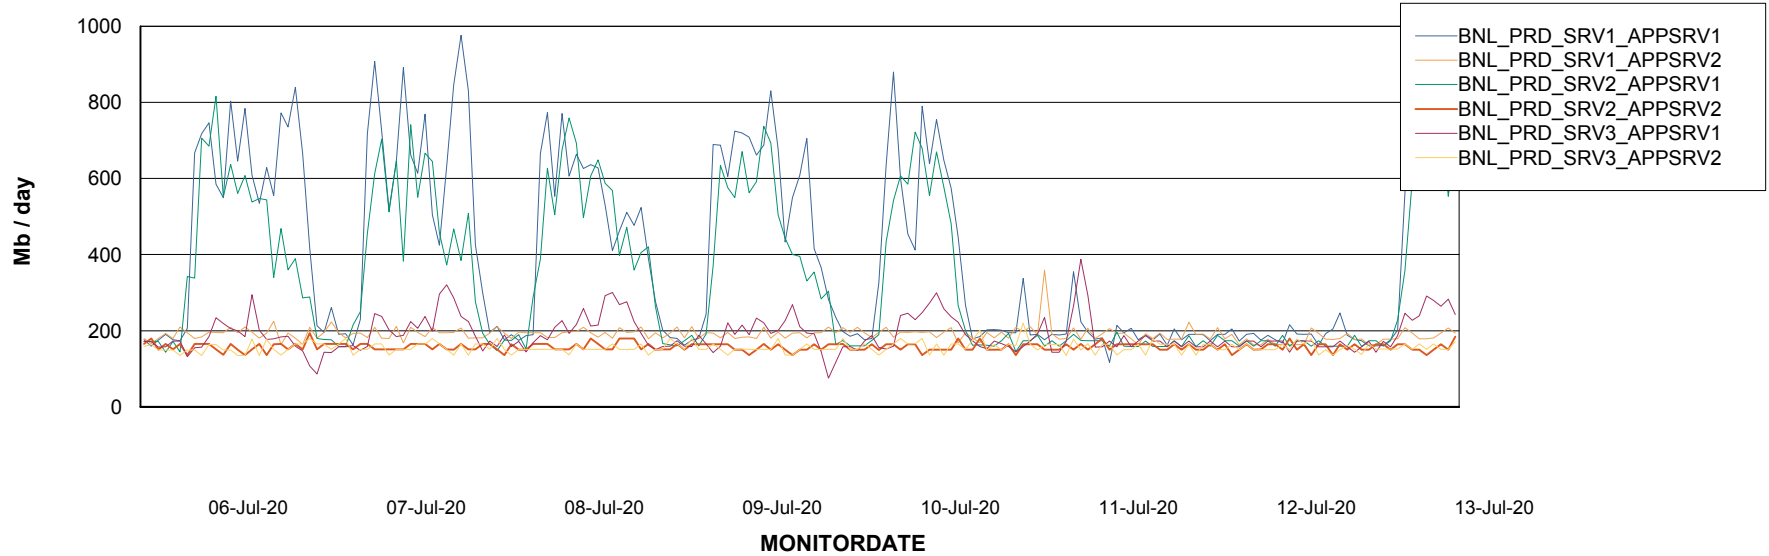

ABSSolute Application Server Services

Avg memory used per ABS Server Service