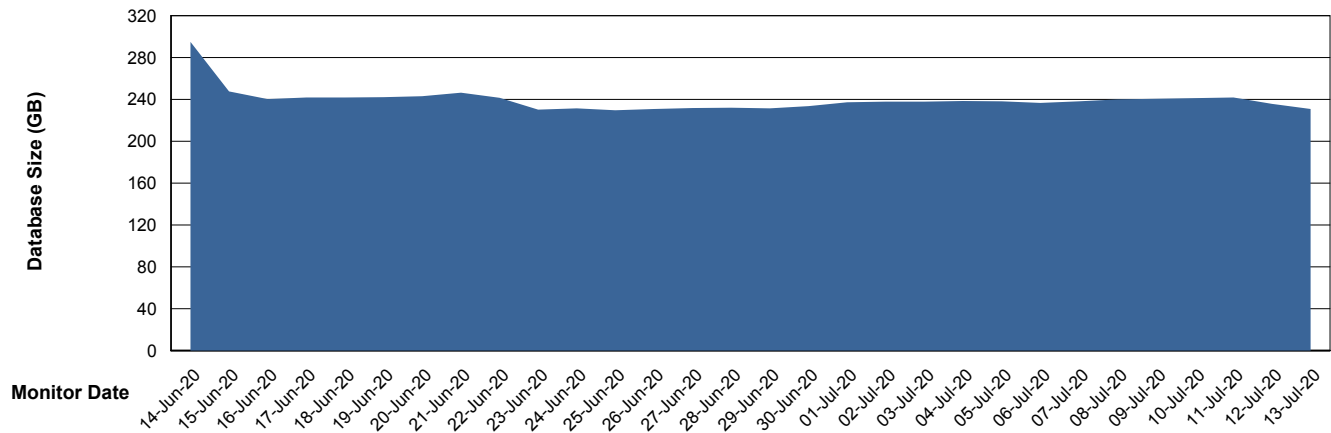

# Weekly SLA Customer Report

Customer BNL\_Production  
Database ID 83

DATABASE SIZE BNLDB\_FUT\_FutureLive

### Database growth over last month

DATABASE SIZE BNLDB\_Production

### Database growth over last month