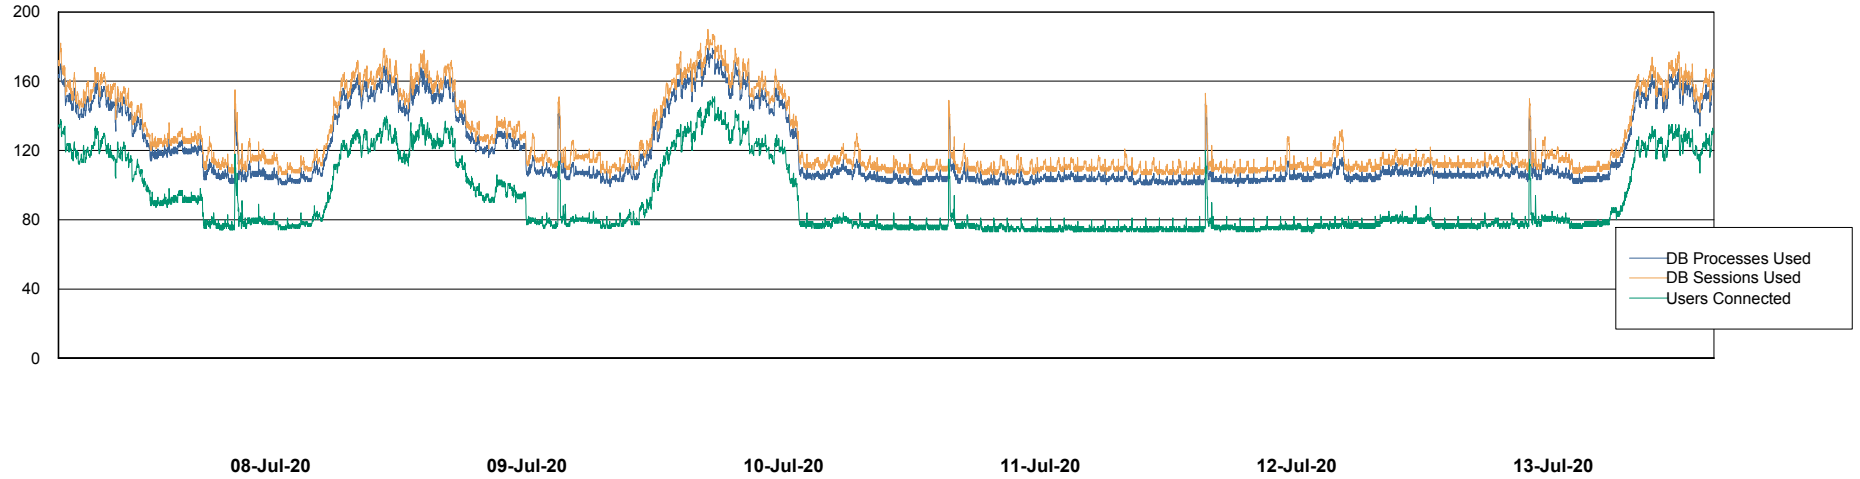

Database Performance BNLDB_Production

DB Processes Max 700
DB Sessions Max 1,072