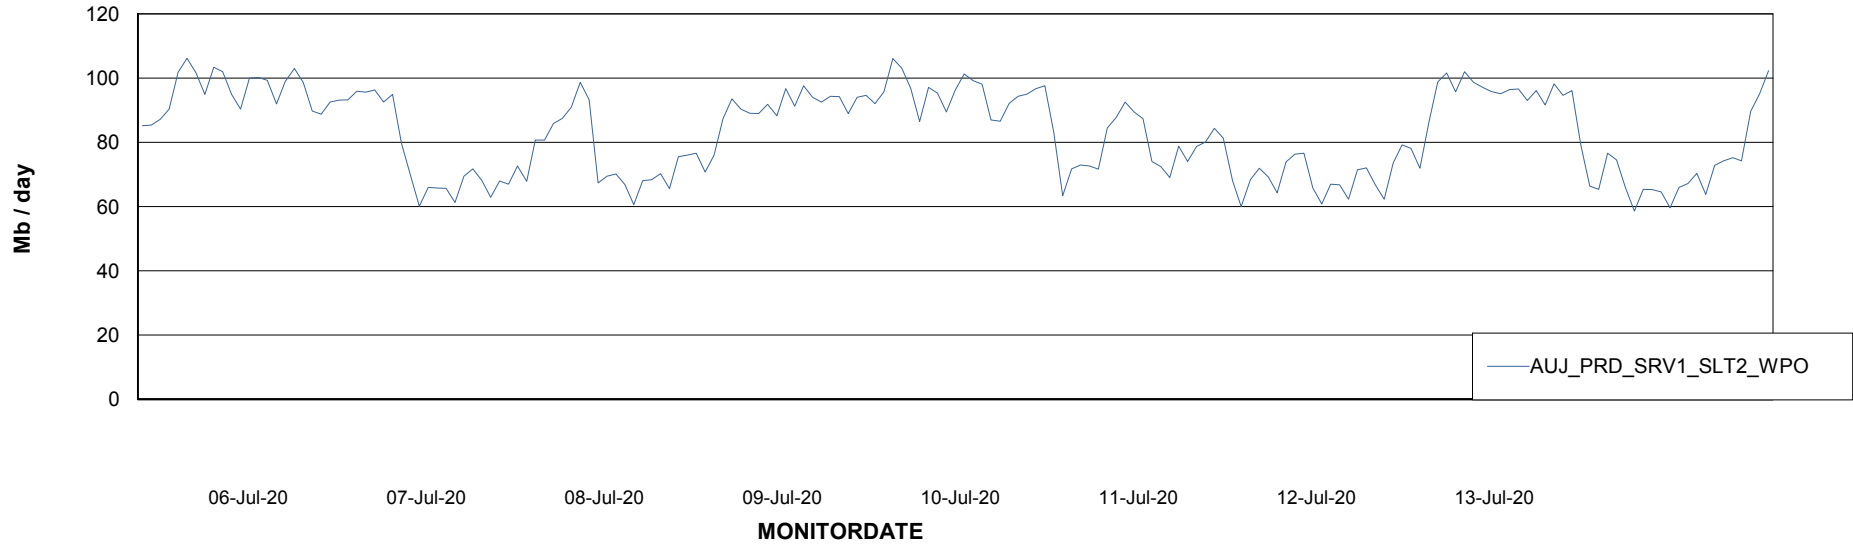

ABSSolute Web Component Services

Avg memory used per ABS Web component