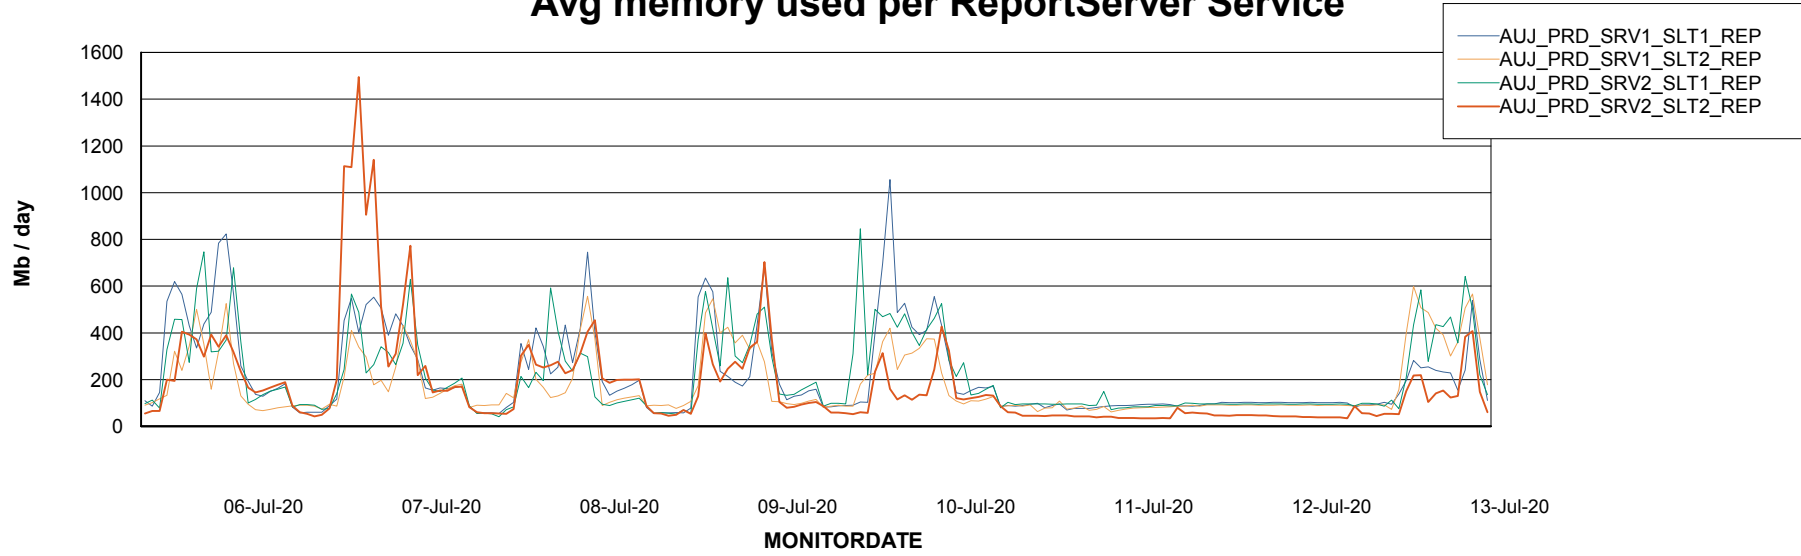

Avg memory used per ABS Server Service

Avg users per day per ABS server

Weekly SLA Customer Report

Customer AUJ_Production
Database ID 41

ABSolute Application ReportServer Services

Avg memory used per ReportServer Service