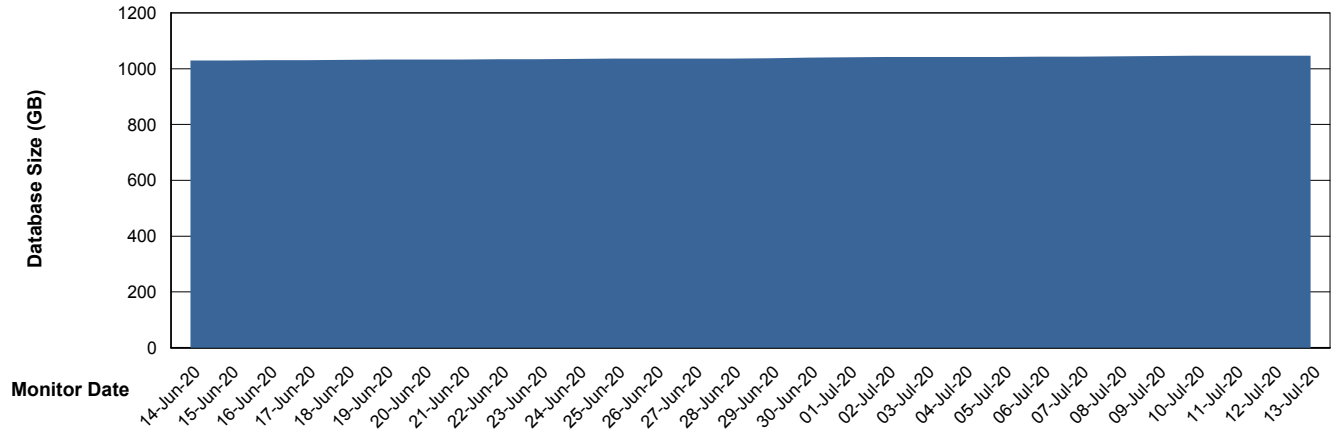

DB Processes Max 150
DB Sessions Max 248

Weekly SLA Customer Report

Customer AUJ_Production
Database ID 41

DATABASE SIZE AUJ_DB4_Primary

Database growth over last month

DATABASE SIZE AUJDB_BI

Database growth over last month

Weekly SLA Customer Report

Customer AUJ_Production
Database ID 41

DATABASE SIZE AUJDB_BI_TS1

Database growth over last month

Weekly SLA Customer Report

Customer AUJ_Production
Database ID 41

Database Tablespace AUJ_DB4_Primary