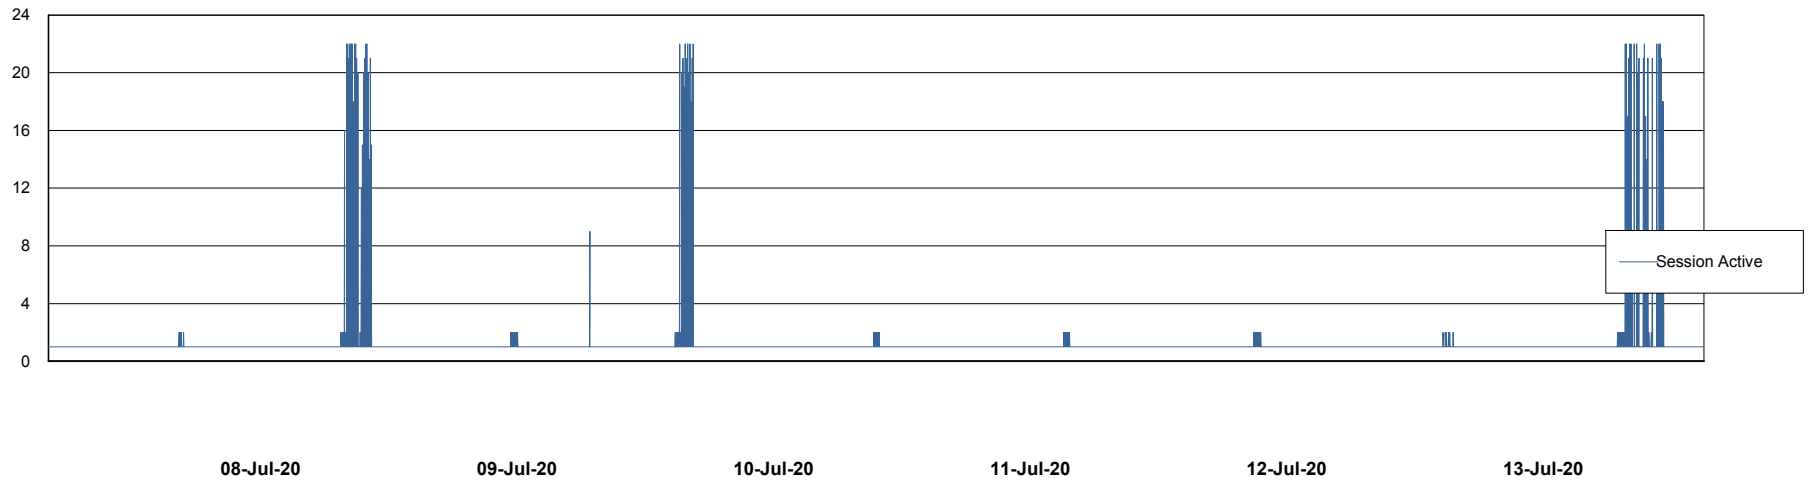

Database Performance AUJ_DB5_Standby

DB Processes Max 300
DB Sessions Max 480

Weekly SLA Customer Report

Customer AUJ_Production
Database ID 41

Database Performance AUJ_DB6_Standby2

DB Processes Max 300
DB Sessions Max 480

Weekly SLA Customer Report

Customer AUJ_Production
Database ID 41

Database Performance AUJDB_BI

DB Processes Max 500
DB Sessions Max 772

Weekly SLA Customer Report

Customer AUJ_Production
Database ID 41

Database Performance AUJDB_BI_TS1