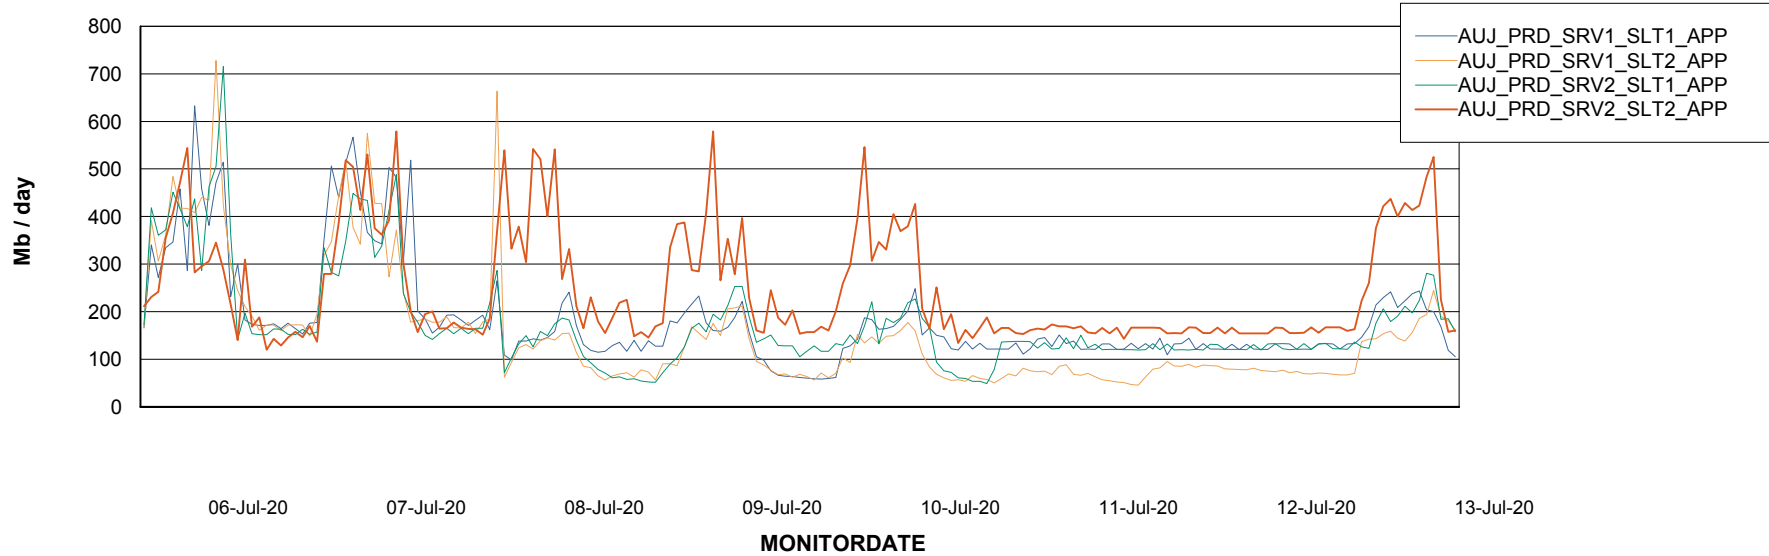

ABSSolute Application Server Services

Avg memory used per ABS Server Service