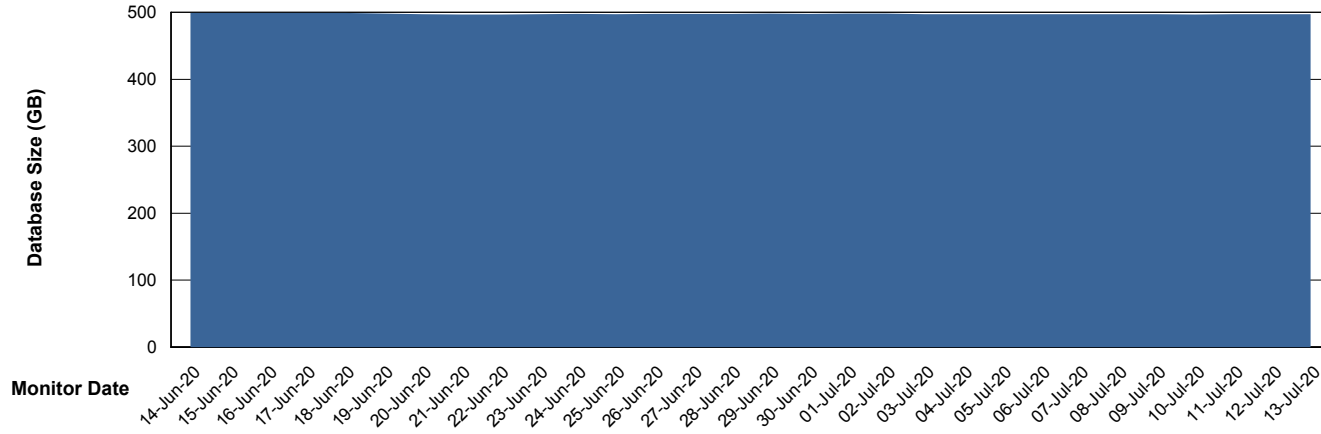

Weekly SLA Customer Report

Customer AUJ_Production
Database ID 41

Database Performance AUJDB_BI

DB Processes Max 500
DB Sessions Max 772

Weekly SLA Customer Report

Customer AUJ_Production
Database ID 41

Database Performance AUJDB_BI_TS1

DB Processes Max 150
DB Sessions Max 248

Weekly SLA Customer Report

Customer AUJ_Production
Database ID 41

DATABASE SIZE AUJ_DB4_Primary

Database growth over last month

DATABASE SIZE AUJDB_BI

Database growth over last month

Weekly SLA Customer Report

Customer AUJ_Production
Database ID 41

DATABASE SIZE AUJDB_BI_TS1

Database growth over last month

Weekly SLA Customer Report

Customer AUJ_Production
Database ID 41

Database Tablespace AUJ_DB4_Primary