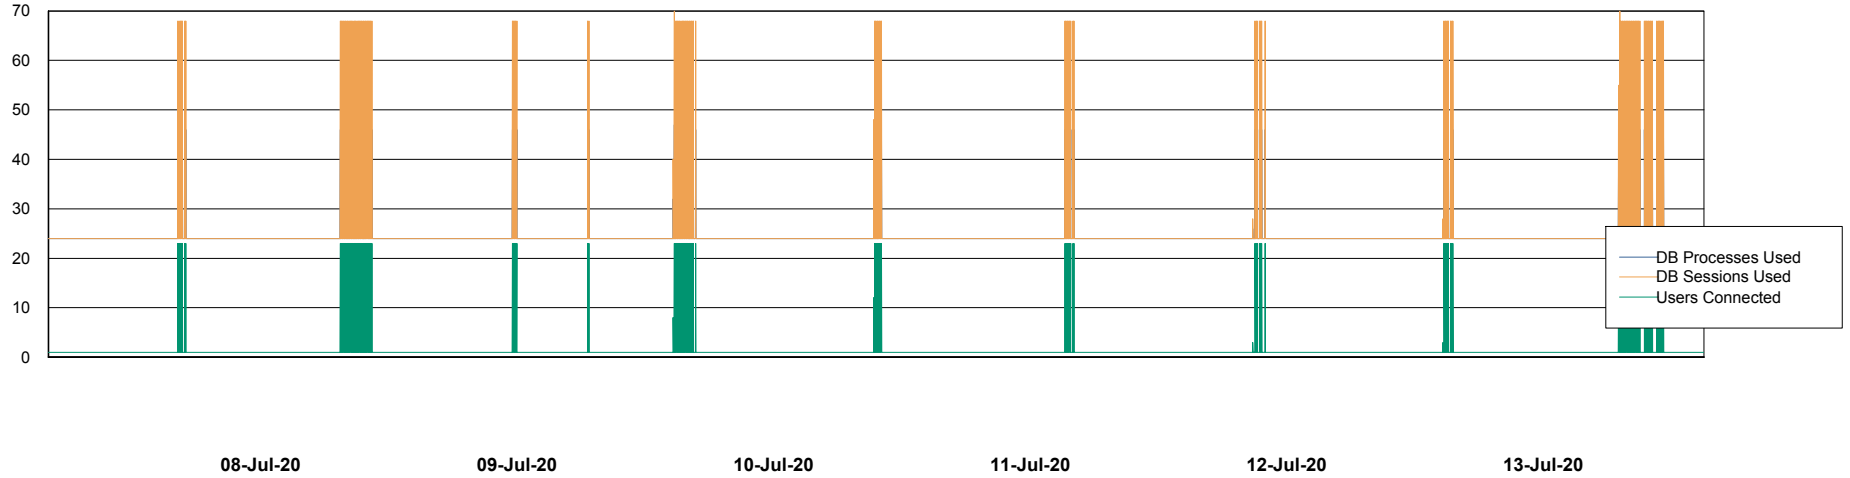

Weekly SLA Customer Report

Customer AUJ_Production
Database ID 41

Database Performance AUJ_DB4_Primary

DB Processes Max 300
DB Sessions Max 480

Weekly SLA Customer Report

Customer AUJ_Production
Database ID 41

Database Performance AUJ_DB5_Standby

DB Processes Max 300
DB Sessions Max 480

Weekly SLA Customer Report

Customer AUJ_Production
Database ID 41

Database Performance AUJ_DB6_Standby2

DB Processes Max 300
DB Sessions Max 480