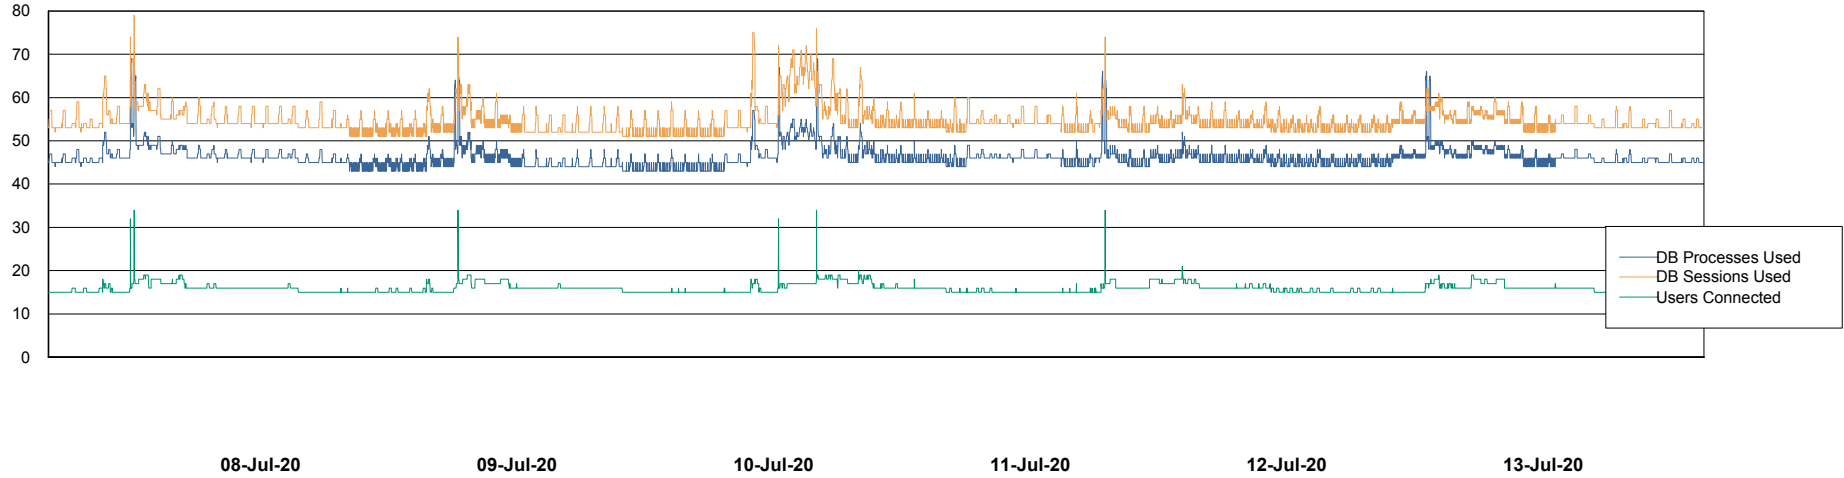

Database Performance AUJDB_BI

DB Processes Max 500
DB Sessions Max 772