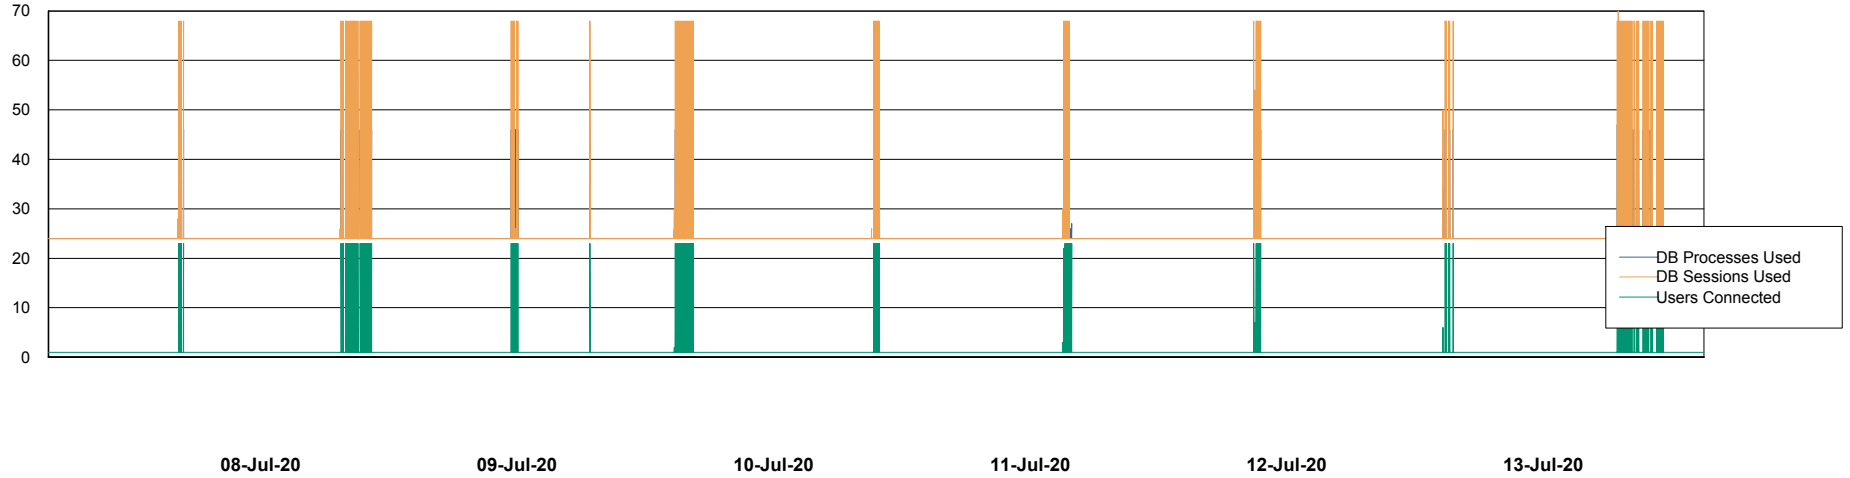

Database Performance AUJ_DB5_Standby

DB Processes Max 300
DB Sessions Max 480

Weekly SLA Customer Report

Customer AUJ_Production
Database ID 41

Database Performance AUJ_DB6_Standby2

DB Processes Max 300
DB Sessions Max 480

Weekly SLA Customer Report

Customer AUJ_Production
Database ID 41

Database Performance AUJDB_BI

DB Processes Max 500
DB Sessions Max 772

Weekly SLA Customer Report

Customer AUJ_Production
Database ID 41

Database Performance AUJDB_BI_TS1