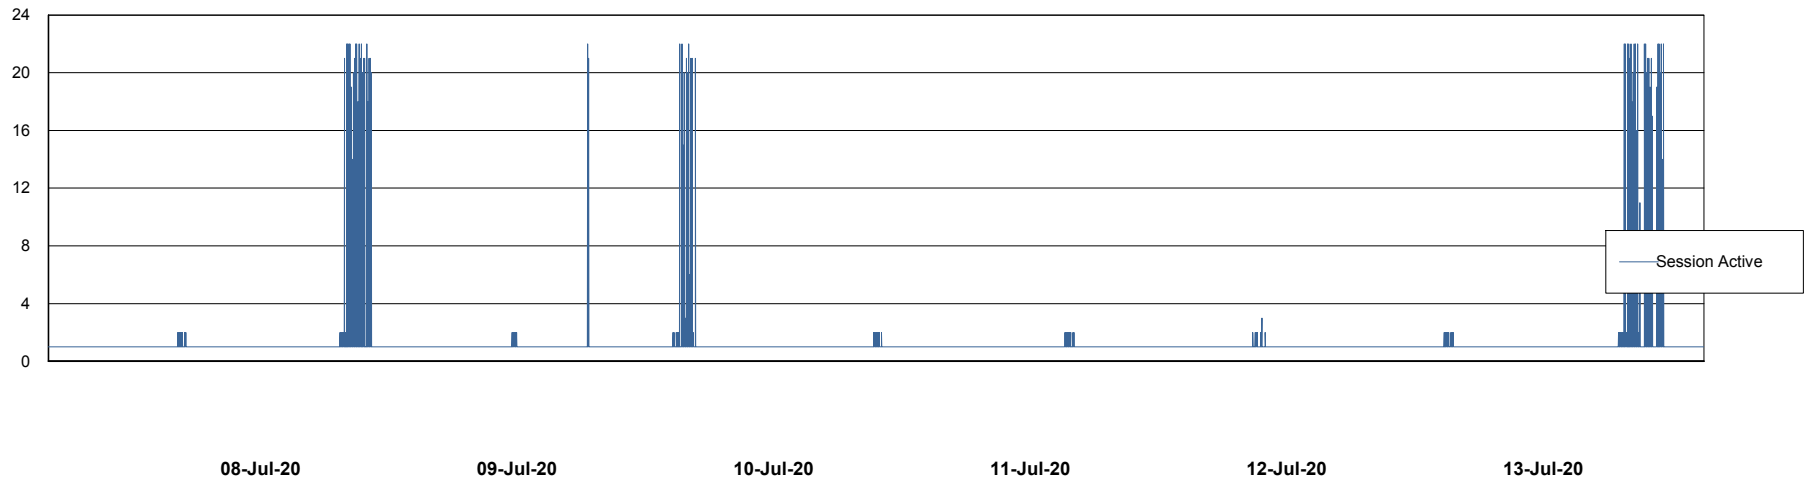

Database Performance AUJ_DB5_Standby

DB Processes Max 300
DB Sessions Max 480