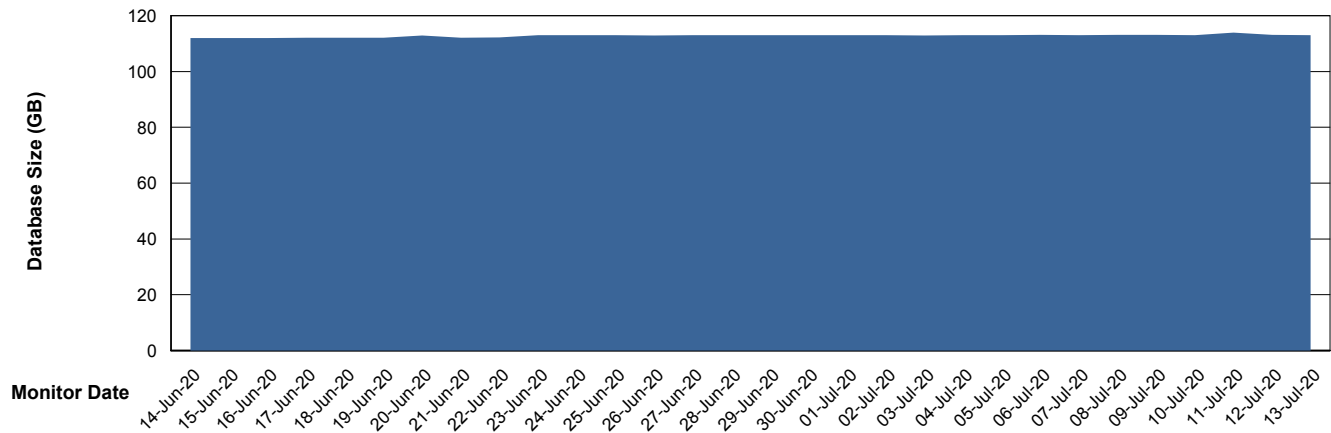

DB Processes Max 150
DB Sessions Max 248

Weekly SLA Customer Report

Customer AUJ_Production
Database ID 41

DATABASE SIZE AUJ_DB4_Primary

Database growth over last month

DATABASE SIZE AUJDB_BI

Database growth over last month

Weekly SLA Customer Report

Customer AUJ_Production
Database ID 41

DATABASE SIZE AUJDB_BI_TS1

Database growth over last month

Weekly SLA Customer Report

Customer AUJ_Production
Database ID 41

Database Tablespace AUJ_DB4_Primary