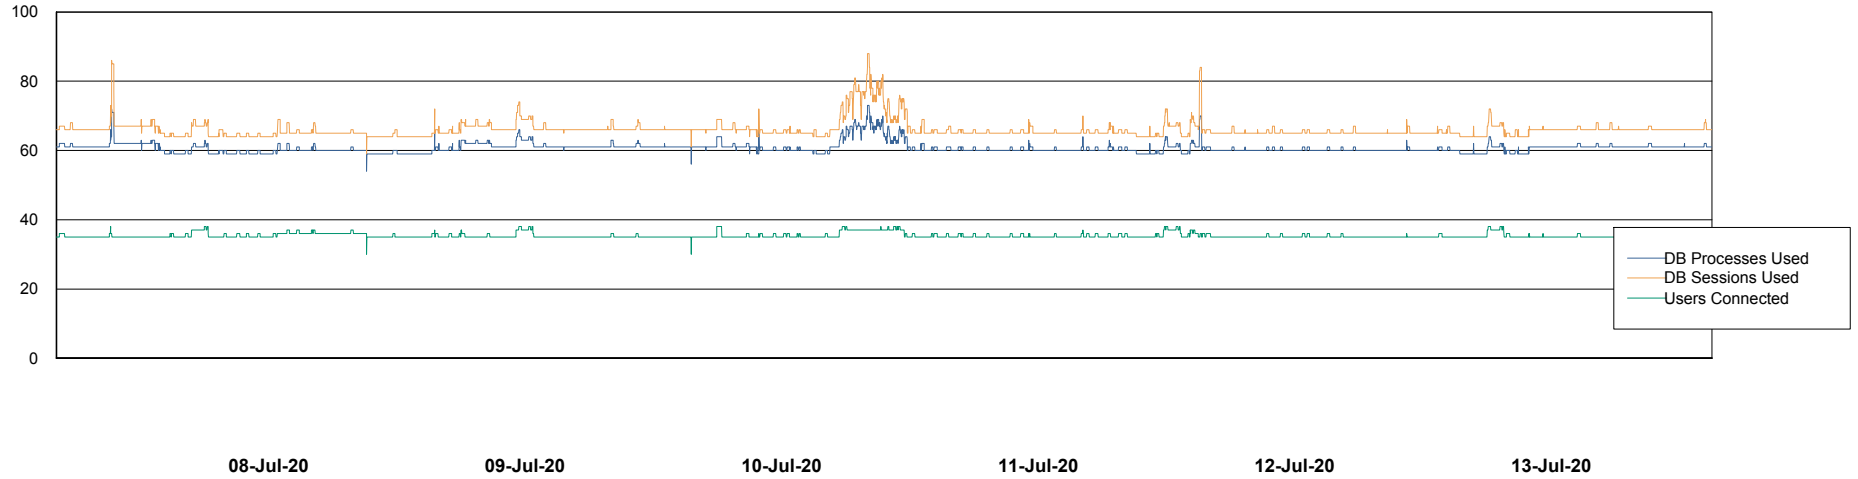

Database Performance AUJDB_BI_TS1

DB Processes Max 150
DB Sessions Max 248