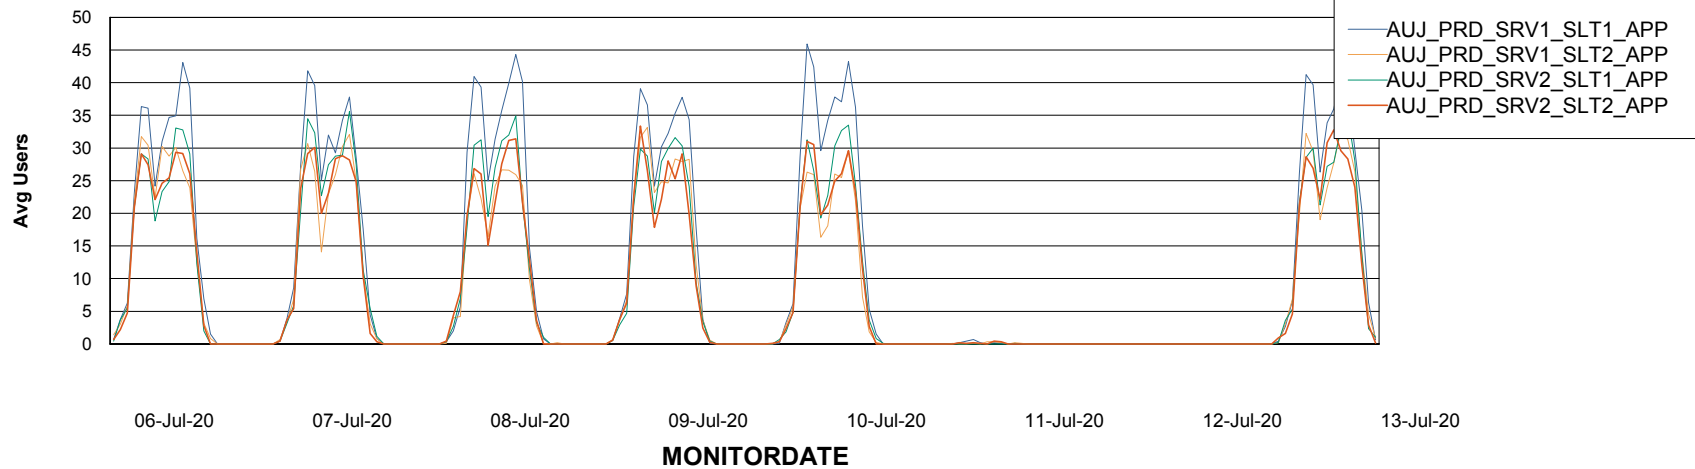

Avg users per day per ABS server