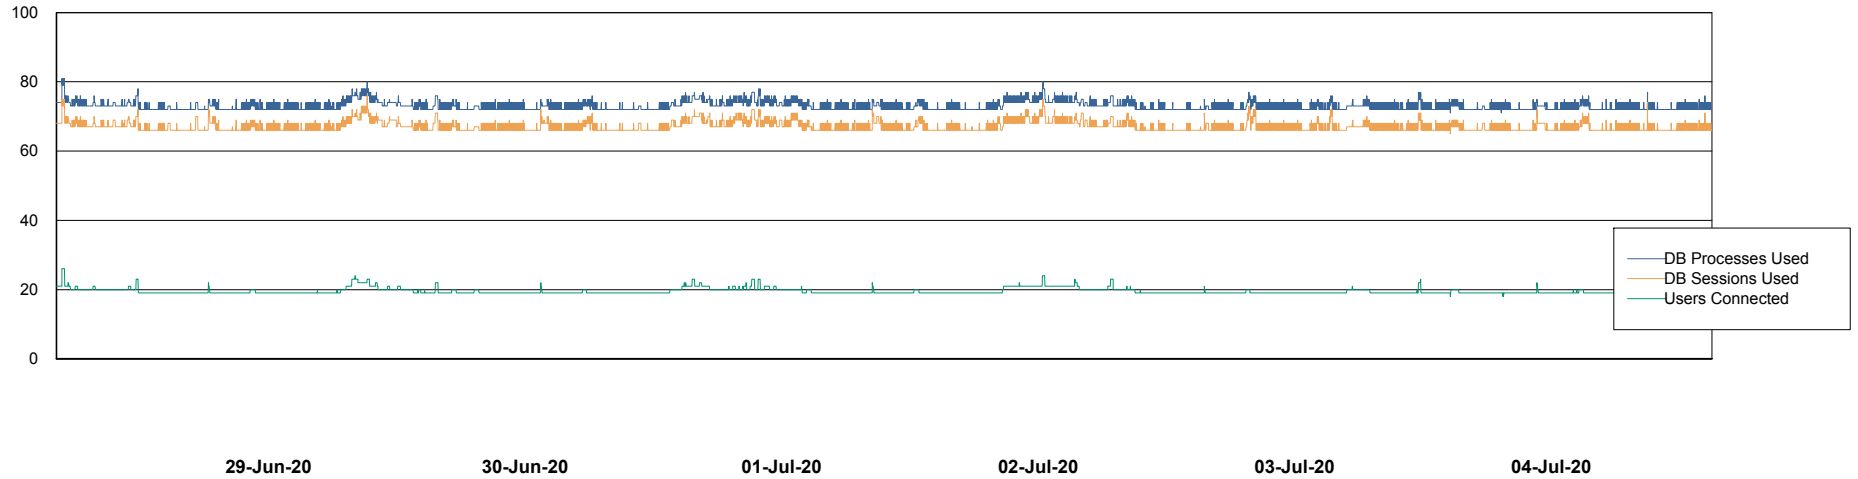

Harddisk Usage WBL_PRD_ORACLE2

	Free disk space on c: (%)	Total disk space on c: (Gb)	Free disk space on d: (%)	Total disk space on d: (Gb)	Free disk space on e: (%)	Total disk space on e: (Gb)	Free disk space on f: (%)	Total disk space on f: (Gb)
04-Jul-20	73	120	87	200	87	200	96	200
03-Jul-20	73	120	87	200	87	200	96	200
02-Jul-20	73	120	87	200	87	200	96	200
01-Jul-20	73	120	87	200	87	200	96	200
30-Jun-20	73	120	87	200	87	200	96	200
29-Jun-20	73	120	87	200	87	200	96	200
28-Jun-20	73	120	87	200	87	200	96	200

Weekly SLA Customer Report

Customer WBL_Production
Database ID 40

Database Performance WBLDB_Production

Weekly SLA Customer Report

Customer WBL_Production
Database ID 40

Database Performance WBLDB_Standby

Weekly SLA Customer Report