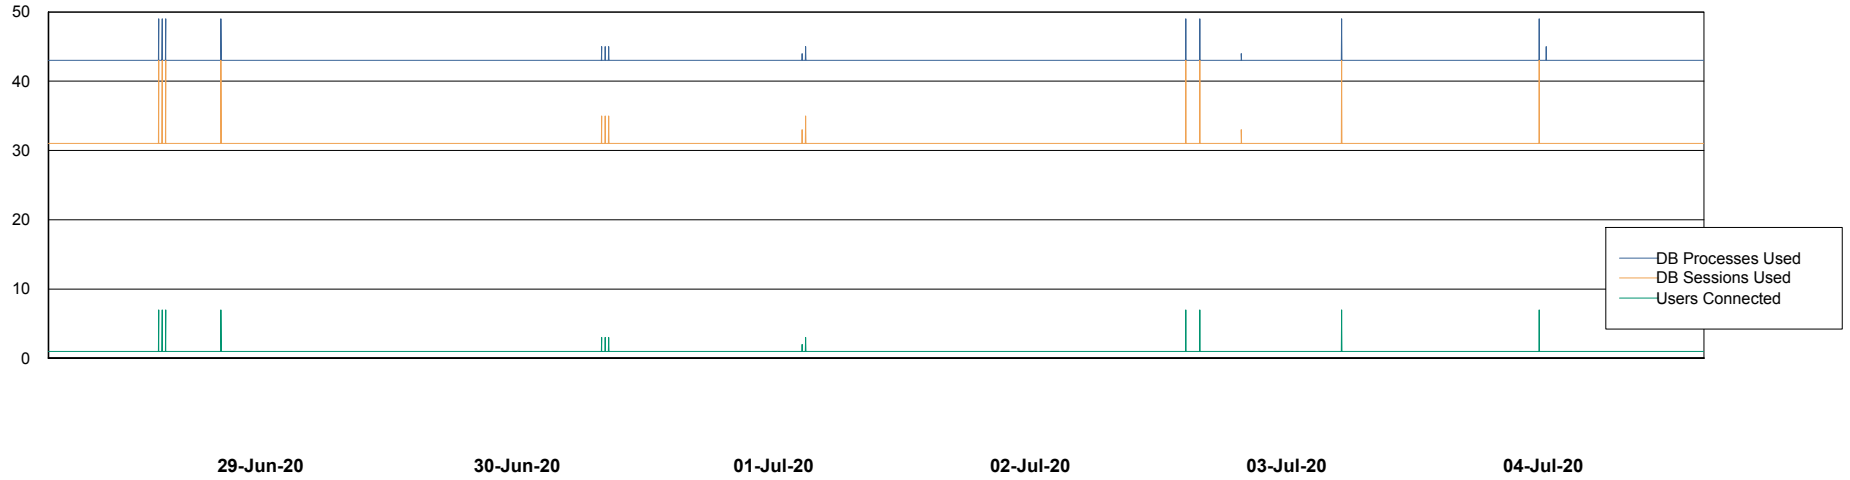

Weekly SLA Customer Report

Customer WBL_Production
Database ID 40

Database Performance WBLDB_Production

Weekly SLA Customer Report

Customer WBL_Production
Database ID 40

Database Performance WBLDB_Standby

Weekly SLA Customer Report

Customer WBL_Production
 Database ID 40

DATABASE SIZE WBLDB_Production

Database growth over last month

Database Tablespace WBLDB_Production

Date	Tablespace Name	Filesize (Gb)	Usedsize (Gb)	Percentage free
04-Jul-20	ABSDATA	9	7	22
	INDX	12	9	25
03-Jul-20	ABSDATA	9	7	22
	INDX	12	9	25
02-Jul-20	ABSDATA	9	7	22
	INDX	12	9	25
01-Jul-20	ABSDATA	9	7	22
	INDX	12	9	25
30-Jun-20	ABSDATA	9	7	22
	INDX	12	9	25
29-Jun-20	ABSDATA	9	7	22
	INDX	12	9	25
28-Jun-20	ABSDATA	9	7	22
	INDX	12	9	25