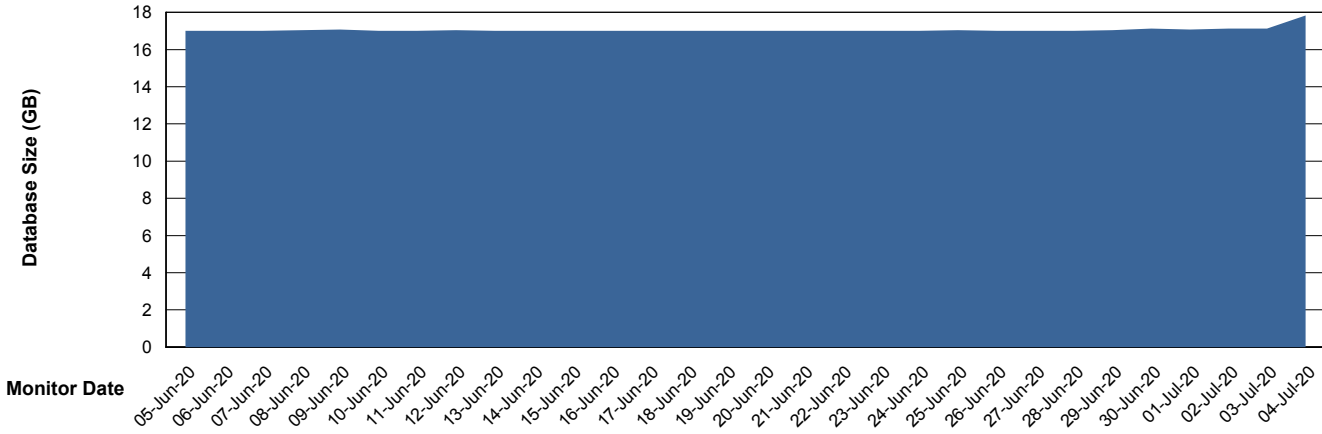

Weekly SLA Customer Report

Customer WBL_Production
Database ID 40

Database Performance WBLDB_Production

Weekly SLA Customer Report

Customer WBL_Production
Database ID 40

Database Performance WBLDB_Standby

Weekly SLA Customer Report

Customer WBL_Production
 Database ID 40

DATABASE SIZE WBLDB_Production

Database growth over last month

Database Tablespace WBLDB_Production

Date	Tablespace Name	Filesize (Gb)	Usedsize (Gb)	Percentage free
04-Jul-20	ABSDATA	9	7	22
	INDX	12	9	25
03-Jul-20	ABSDATA	9	7	22
	INDX	12	9	25
02-Jul-20	ABSDATA	9	7	22
	INDX	12	9	25
01-Jul-20	ABSDATA	9	7	22
	INDX	12	9	25
30-Jun-20	ABSDATA	9	7	22
	INDX	12	9	25
29-Jun-20	ABSDATA	9	7	22
	INDX	12	9	25
28-Jun-20	ABSDATA	9	7	22
	INDX	12	9	25