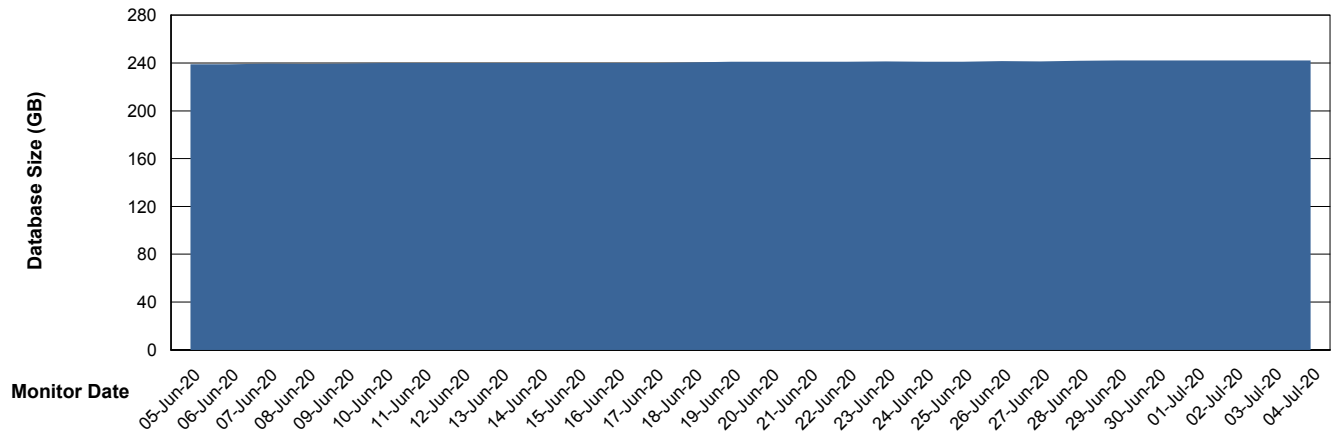

Weekly SLA Customer Report

Customer VOS_Production
Database ID 68

Database Performance VOSDB_Standby

Weekly SLA Customer Report

Customer VOS_Production
Database ID 68

DATABASE SIZE VOSBIDB_Production

Database growth over last month

DATABASE SIZE VOSDB_Production

Database growth over last month

Weekly SLA Customer Report

Customer VOS_Production
Database ID 68

Database Tablespace VOSBIDB_Production

Date	Tablespace Name	Filesize (Gb)	Usedsize (Gb)	Percentage free
04-Jul-20	ABSDATA	70	40	43
	INDX	74	56	24
03-Jul-20	ABSDATA	70	40	43
	INDX	74	56	24
02-Jul-20	ABSDATA	70	40	43
	INDX	74	56	24
01-Jul-20	ABSDATA	70	40	43
	INDX	74	56	24
30-Jun-20	ABSDATA	70	40	43
	INDX	74	56	24
29-Jun-20	ABSDATA	70	40	43
	INDX	74	56	24
28-Jun-20	ABSDATA	70	40	43
	INDX	74	56	24