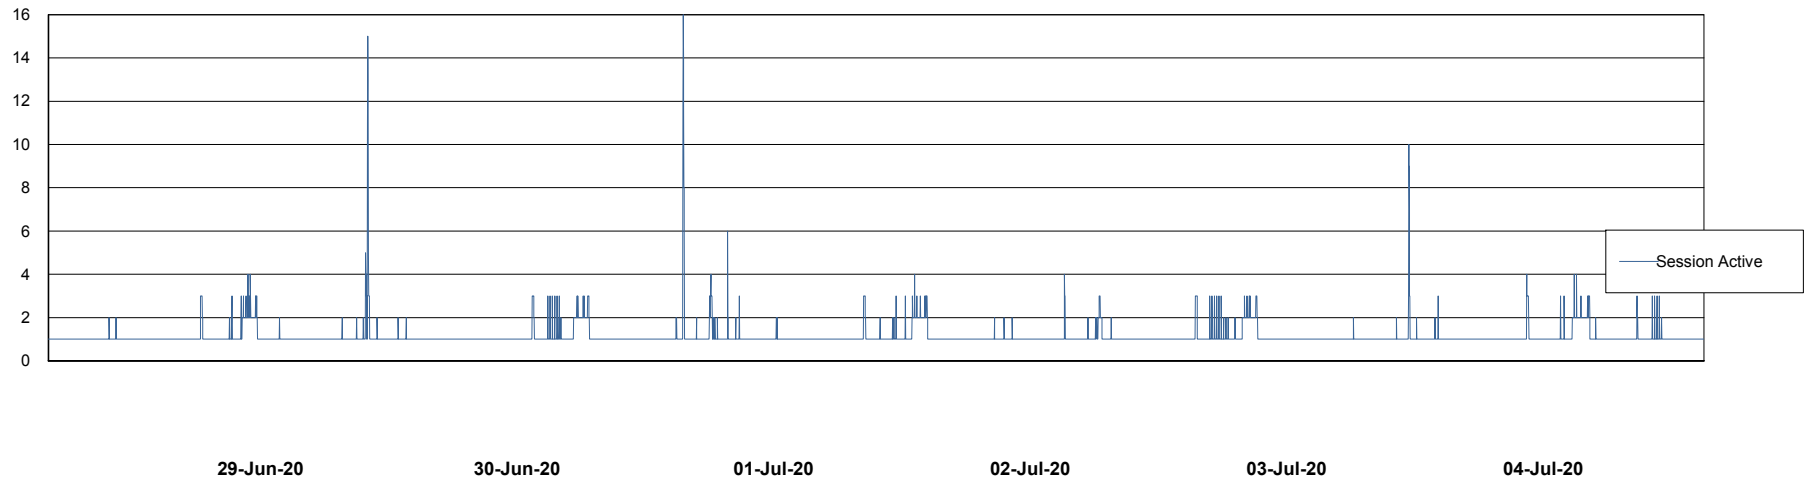

Harddisk Usage VOS_ABSWEB2

	Free disk space on / (%)	Total disk space on / (Gb)	Used disk space on / (Gb)	Total disk space on /home (Gb)	Used disk space on /home (Gb)	Free disk space on /opt (%)	Total disk space on /opt (Gb)	Used disk space on /opt (Gb)	Total disk space on /tmp (Gb)	Used disk space on /tmp (Gb)
04-Jul-20	77	50	11	50	11	77	50	11	50	11
03-Jul-20	77	50	11	50	11	77	50	11	50	11
02-Jul-20	77	50	11	50	11	77	50	11	50	11
01-Jul-20	77	50	11	50	11	77	50	11	50	11
30-Jun-20	77	50	11	50	11	77	50	11	50	11
29-Jun-20	77	50	11	50	11	77	50	11	50	11
28-Jun-20	77	50	11	50	11	77	50	11	50	11

Weekly SLA Customer Report

Customer VOS_Production
Database ID 68

Database Performance VOSBIDB_Production

Weekly SLA Customer Report

Customer VOS_Production
Database ID 68

Database Performance VOSDB_Production