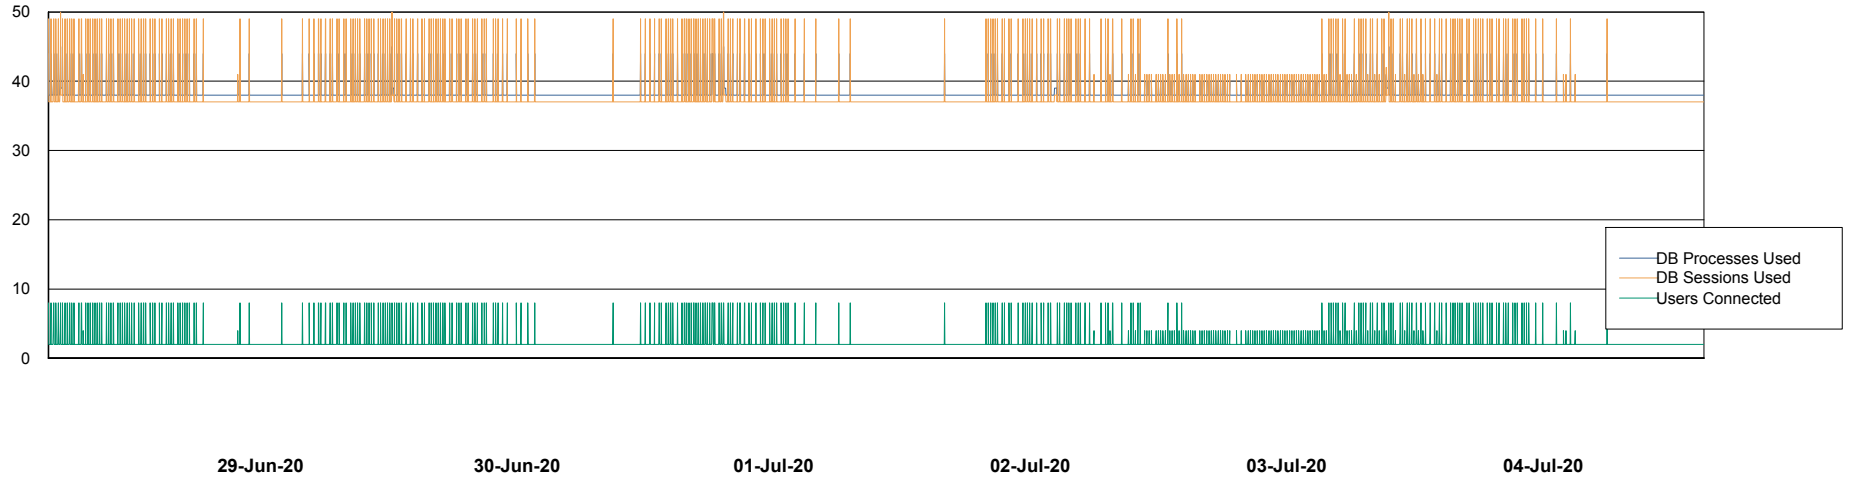

Weekly SLA Customer Report

Customer VOS_Production
Database ID 68

Database Performance VOSBIDB_Production

Weekly SLA Customer Report

Customer VOS_Production
Database ID 68

Database Performance VOSDB_Production

Weekly SLA Customer Report

Customer VOS_Production
Database ID 68

Database Performance VOSDB_Standby

Weekly SLA Customer Report

Customer VOS_Production
Database ID 68

DATABASE SIZE VOSBIDB_Production

Database growth over last month