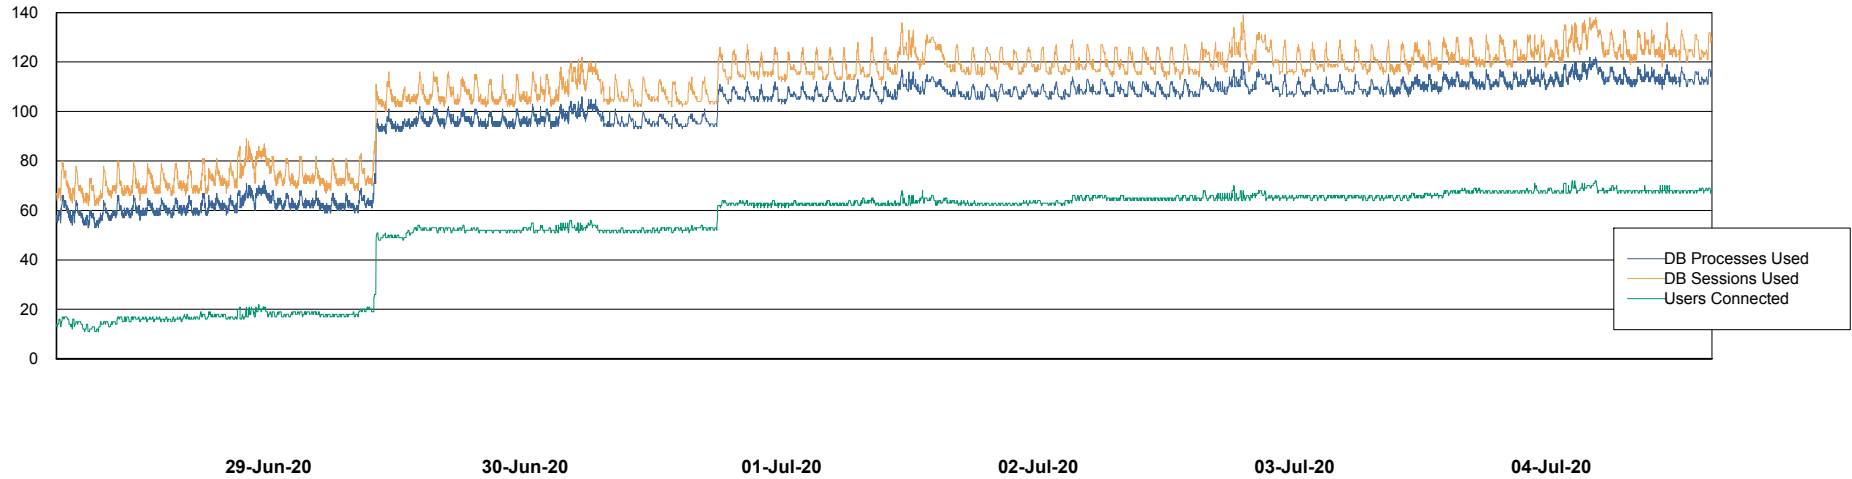

Database Performance VOSBIDB_Production