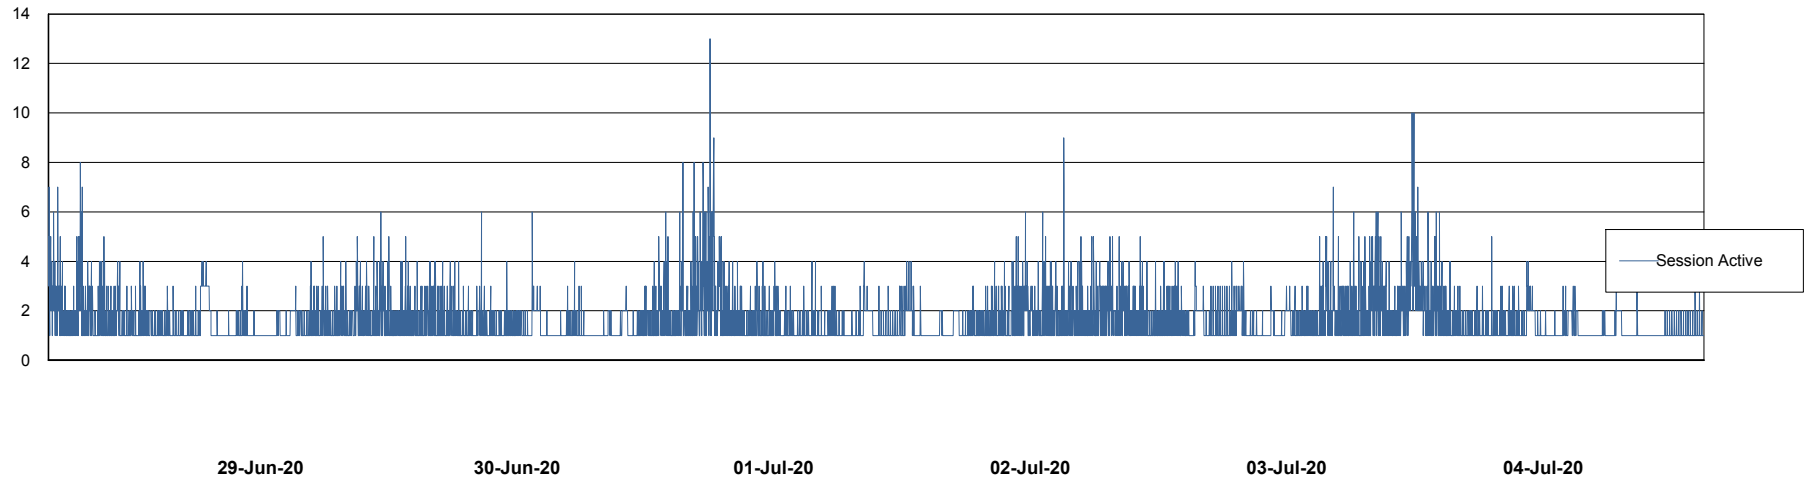

Harddisk Usage VOS_ABSWEB2

	Free disk space on / (%)	Total disk space on / (Gb)	Used disk space on / (Gb)	Total disk space on /home (Gb)	Used disk space on /home (Gb)	Free disk space on /opt (%)	Total disk space on /opt (Gb)	Used disk space on /opt (Gb)	Total disk space on /tmp (Gb)	Used disk space on /tmp (Gb)
04-Jul-20	77	50	11	50	11	77	50	11	50	11
03-Jul-20	77	50	11	50	11	77	50	11	50	11
02-Jul-20	77	50	11	50	11	77	50	11	50	11
01-Jul-20	77	50	11	50	11	77	50	11	50	11
30-Jun-20	77	50	11	50	11	77	50	11	50	11
29-Jun-20	77	50	11	50	11	77	50	11	50	11
28-Jun-20	77	50	11	50	11	77	50	11	50	11

Weekly SLA Customer Report

Customer VOS_Production
Database ID 68

Database Performance VOSBIDB_Production

Weekly SLA Customer Report

Customer VOS_Production
Database ID 68

Database Performance VOSDB_Production

Weekly SLA Customer Report

Customer VOS_Production
Database ID 68

Database Performance VOSDB_Standby

Weekly SLA Customer Report

Customer VOS_Production
Database ID 68

DATABASE SIZE VOSBIDB_Production

Database growth over last month