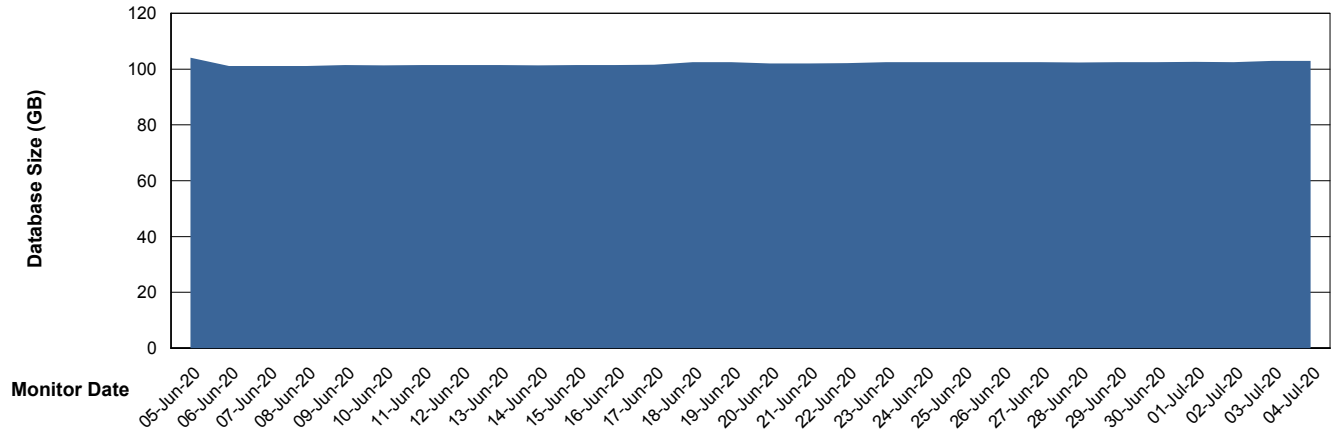

Weekly SLA Customer Report

Customer VOS_Production
Database ID 68

Database Performance VOSDB_Standby

Weekly SLA Customer Report

Customer VOS_Production
Database ID 68

DATABASE SIZE VOSBIDB_Production

Database growth over last month

DATABASE SIZE VOSDB_Production

Database growth over last month

Weekly SLA Customer Report

Customer VOS_Production
Database ID 68

Database Tablespace VOSBIDB_Production

Date	Tablespace Name	Filesize (Gb)	Usedsize (Gb)	Percentage free
04-Jul-20	ABSDATA	70	40	43
	INDX	74	56	24
03-Jul-20	ABSDATA	70	40	43
	INDX	74	56	24
02-Jul-20	ABSDATA	70	40	43
	INDX	74	56	24
01-Jul-20	ABSDATA	70	40	43
	INDX	74	56	24
30-Jun-20	ABSDATA	70	40	43
	INDX	74	56	24
29-Jun-20	ABSDATA	70	40	43
	INDX	74	56	24
28-Jun-20	ABSDATA	70	40	43
	INDX	74	56	24