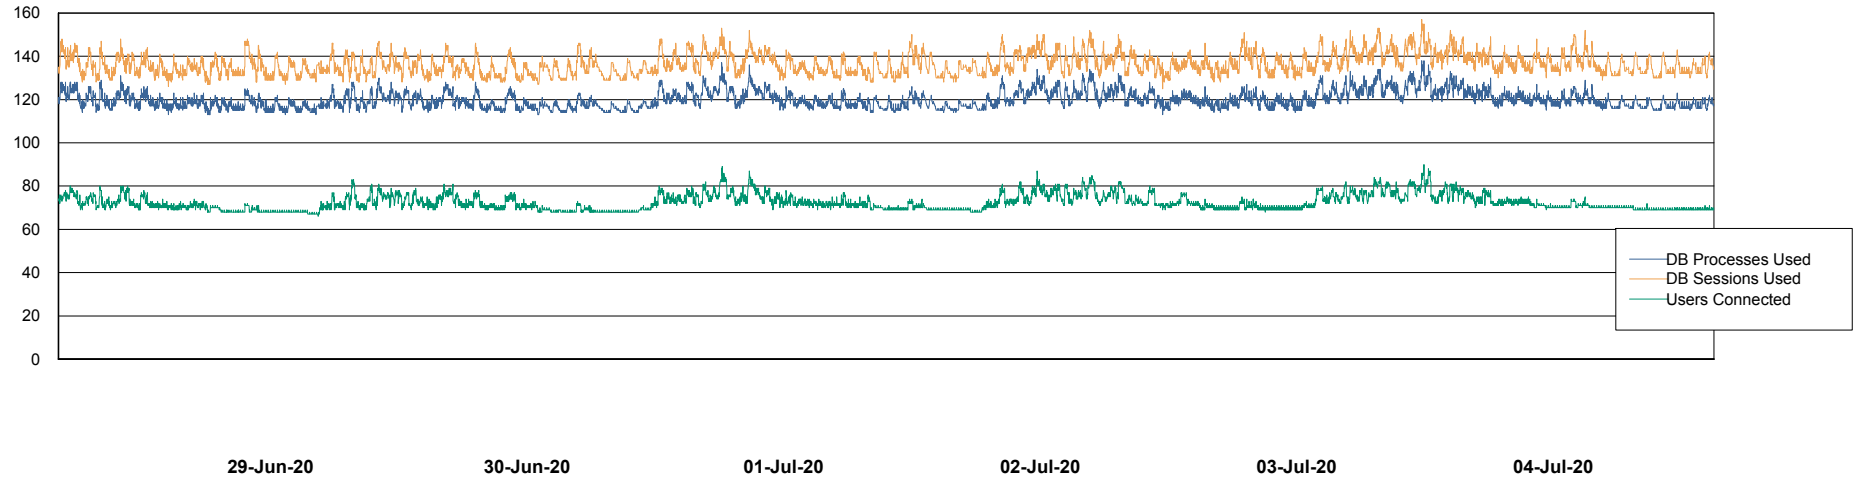

Weekly SLA Customer Report

Customer VOS_Production
Database ID 68

Database Performance VOSBIDB_Production

Weekly SLA Customer Report

Customer VOS_Production
Database ID 68

Database Performance VOSDB_Production

Weekly SLA Customer Report

Customer VOS_Production
Database ID 68

Database Performance VOSDB_Standby

Weekly SLA Customer Report

Customer VOS_Production
Database ID 68

DATABASE SIZE VOSBIDB_Production

Database growth over last month