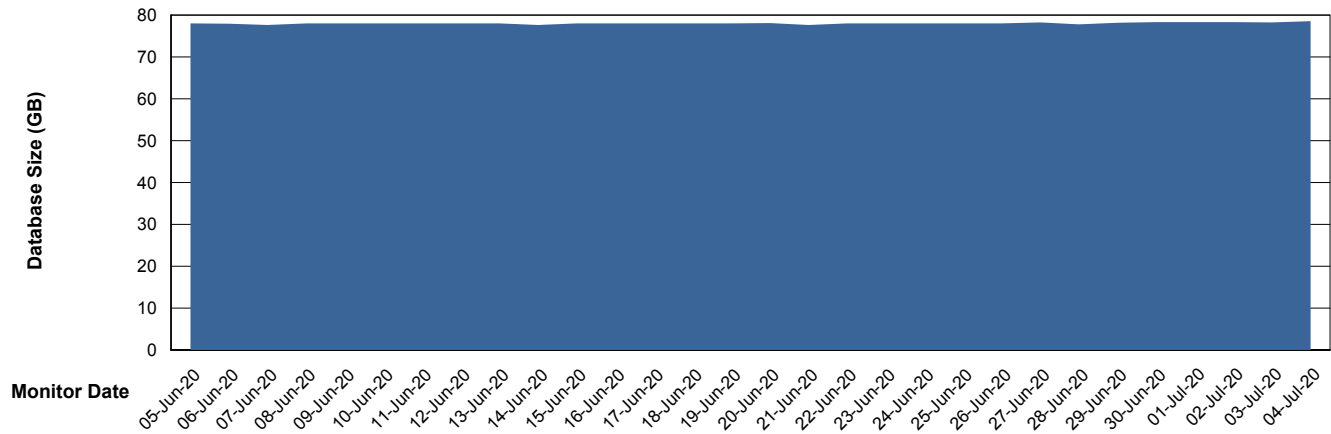

DATABASE SIZE VENDB_BI

Database growth over last month