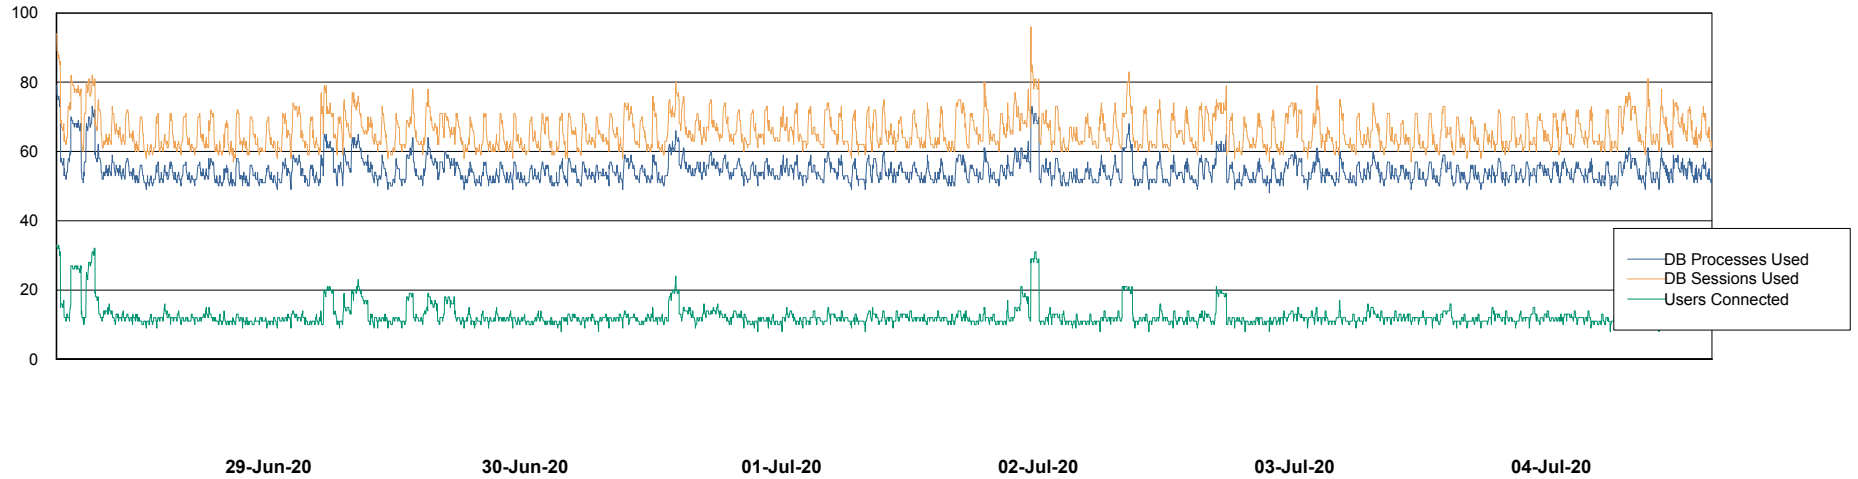

Database Performance VENDB_BI