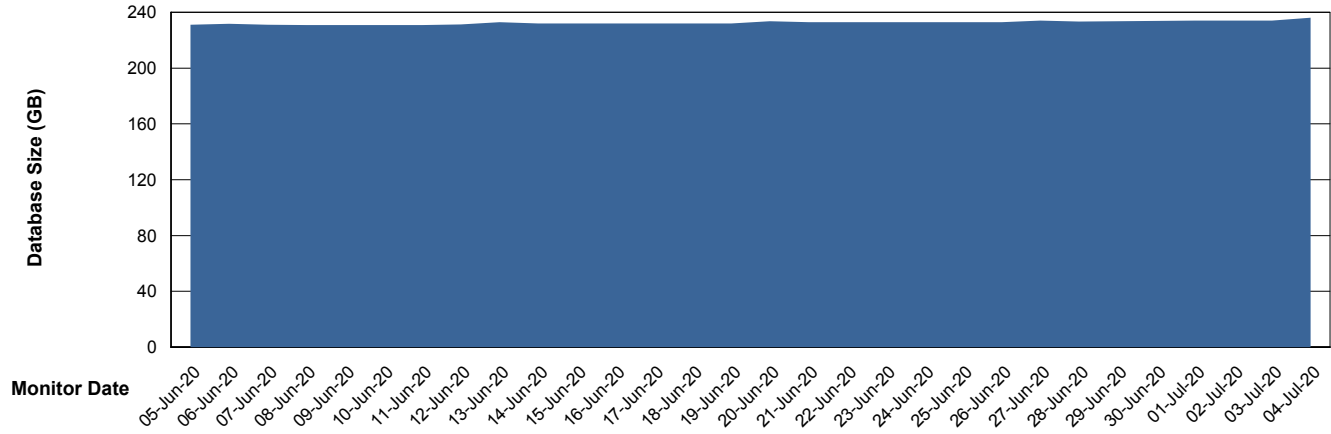

Weekly SLA Customer Report

Customer VEN_Production
Database ID 35

Database Performance VENDB_BI

Weekly SLA Customer Report

Customer VEN_Production
Database ID 35

DATABASE SIZE ABSVEN06 Primary DB 2019

Database growth over last month

DATABASE SIZE VENDB_BI

Database growth over last month

Weekly SLA Customer Report

Customer VEN_Production
Database ID 35

Database Tablespace ABSVEN06 Primary DB 2019

Date	Tablespace Name	Filesize (Gb)	Usedsize (Gb)	Percentage free
04-Jul-20	ABSDATA	138	115	17
	INDX	136	110	19
03-Jul-20	ABSDATA	138	115	17
	INDX	136	110	19
02-Jul-20	ABSDATA	138	115	17
	INDX	136	110	19
01-Jul-20	ABSDATA	138	115	17
	INDX	136	110	19
30-Jun-20	ABSDATA	138	115	17
	INDX	136	110	19
29-Jun-20	ABSDATA	138	115	17
	INDX	136	110	19
28-Jun-20	ABSDATA	138	115	17
	INDX	136	110	19