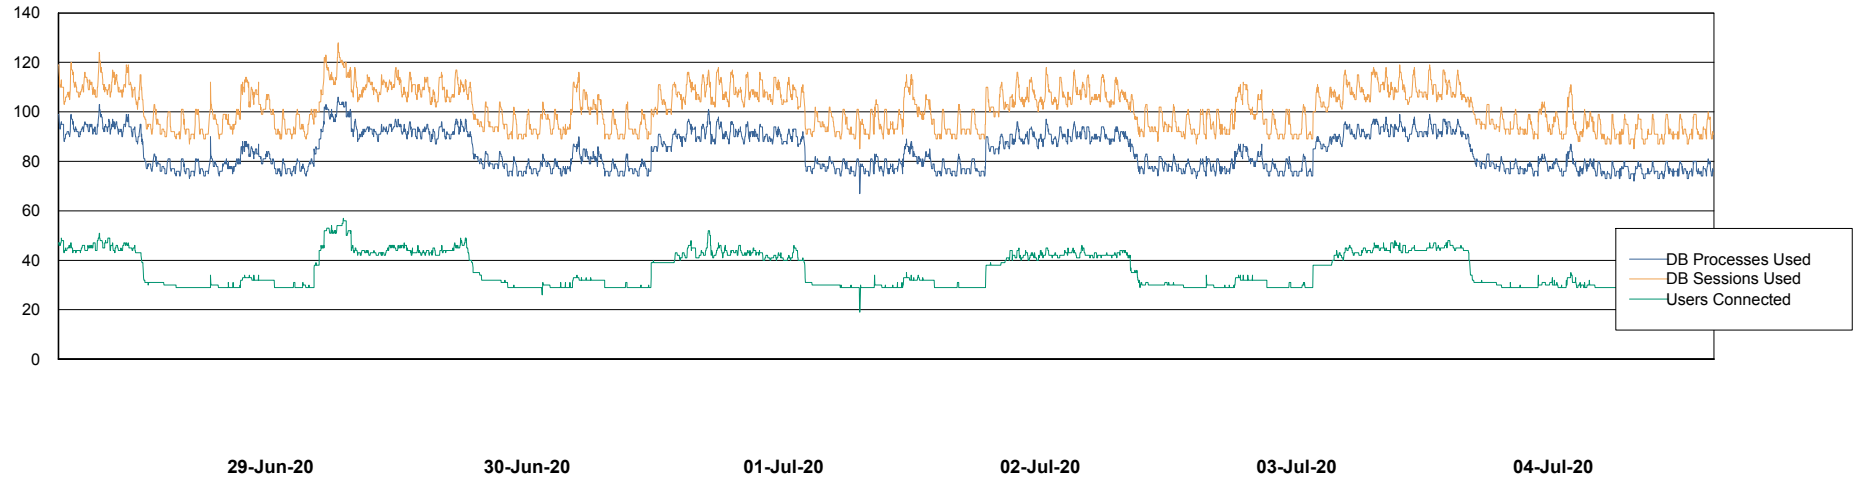

Weekly SLA Customer Report

Customer VEN_Production
Database ID 35

Harddisk Usage VEN_PRD_DB_BI

	Free disk space on c: (%)	Total disk space on c: (Gb)	Free disk space on d: (%)	Total disk space on d: (Gb)
04-Jul-20	49	102	43	601
03-Jul-20	49	102	44	601
02-Jul-20	49	102	44	601
01-Jul-20	49	102	44	601
30-Jun-20	49	102	44	601
29-Jun-20	49	102	44	601
28-Jun-20	49	102	44	601

Weekly SLA Customer Report

Customer VEN_Production
Database ID 35

Database Performance ABSVEN06 Primary DB 2019

Weekly SLA Customer Report

Customer VEN_Production
Database ID 35

Database Performance ABSVEN07 Standby DB 2019