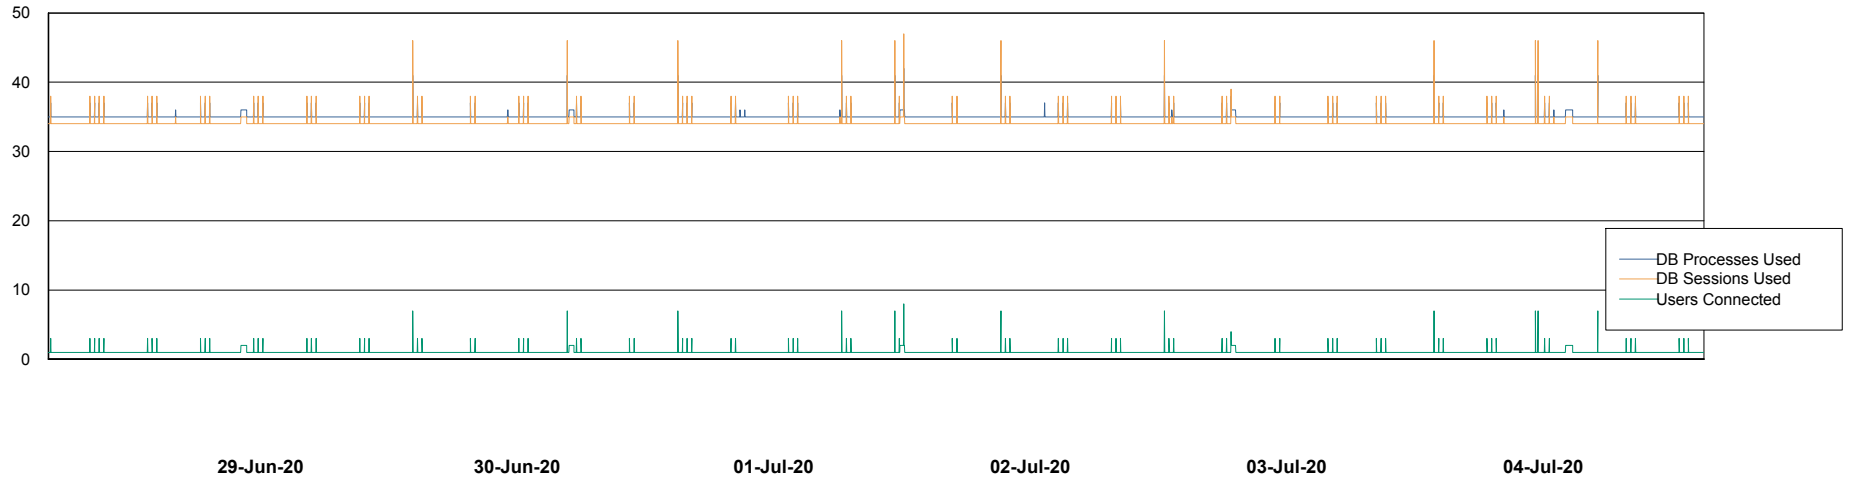

Weekly SLA Customer Report

Customer VEN_Production
Database ID 35

Database Performance ABSVEN06 Primary DB 2019

Weekly SLA Customer Report

Customer VEN_Production
Database ID 35

Database Performance ABSVEN07 Standby DB 2019

Weekly SLA Customer Report

Customer VEN_Production
Database ID 35

Database Performance VENDB_BI

Weekly SLA Customer Report

Customer VEN_Production
Database ID 35

DATABASE SIZE ABSVEN06 Primary DB 2019

Database growth over last month