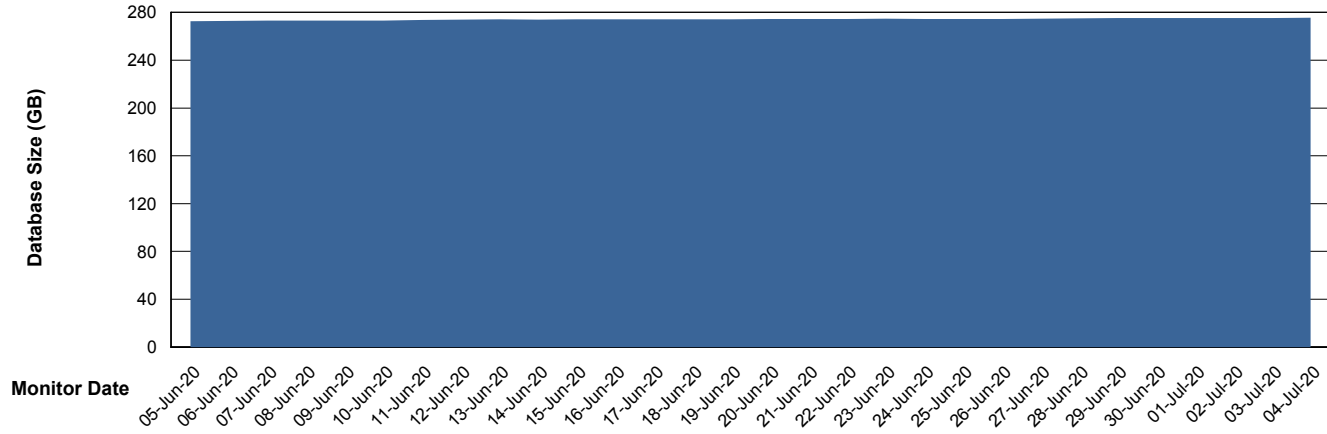

Weekly SLA Customer Report

Customer STK_Production
Database ID 82

Database Performance STKDB_ABS1 Production Database

Weekly SLA Customer Report

Customer STK_Production
Database ID 82

Database Performance STKDB_ABS1SB Standby Database

Weekly SLA Customer Report

Customer STK_Production
 Database ID 82

DATABASE SIZE STKDB_ABS1 Production Database

Database growth over last month

Database Tablespace STKDB_ABS1 Production Database

Date	Tablespace Name	Filesize (Gb)	Usedsize (Gb)	Percentage free
04-Jul-20	ABSDATA	177	116	34
	INDX	186	156	16
03-Jul-20	ABSDATA	177	116	34
	INDX	186	156	16
02-Jul-20	ABSDATA	177	116	34
	INDX	186	156	16
01-Jul-20	ABSDATA	177	116	34
	INDX	186	156	16
30-Jun-20	ABSDATA	177	116	34
	INDX	186	156	16
29-Jun-20	ABSDATA	177	116	34
	INDX	186	156	16
28-Jun-20	ABSDATA	177	116	34
	INDX	186	156	16