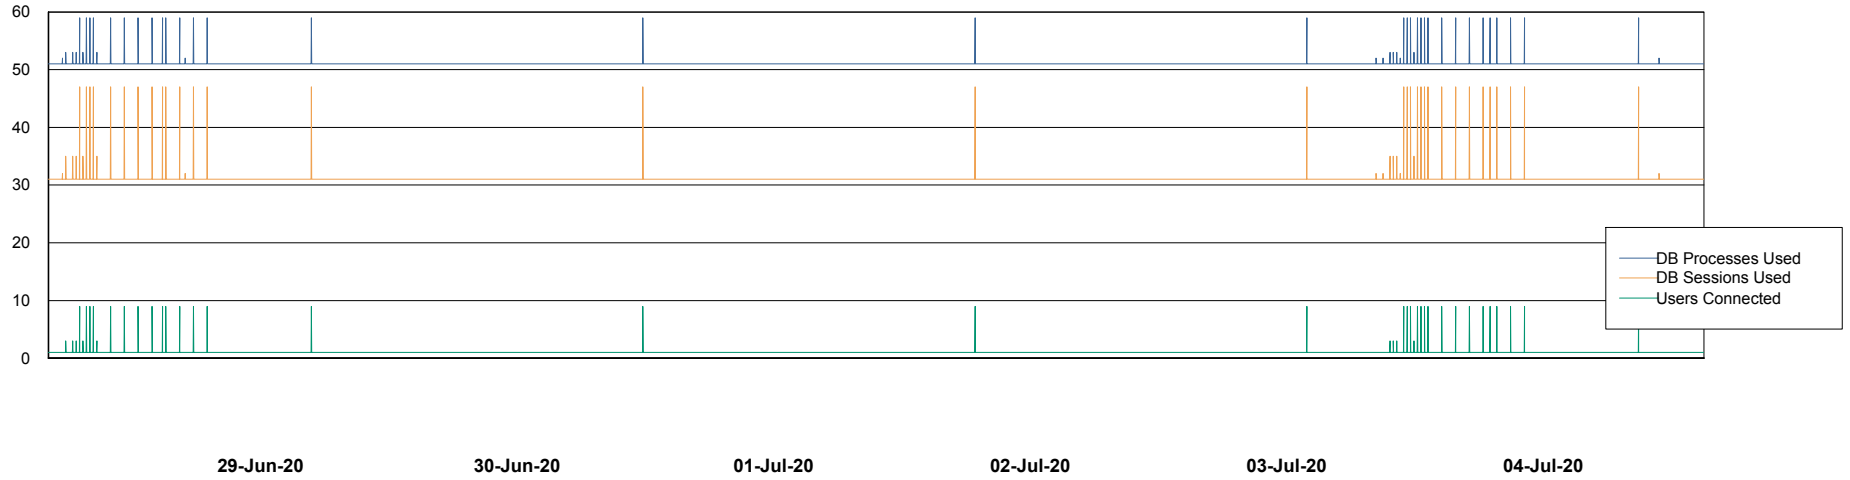

Weekly SLA Customer Report

Customer STK_Production
Database ID 82

Database Performance STKDB_ABS1 Production Database

Weekly SLA Customer Report

Customer STK_Production
Database ID 82

Database Performance STKDB_ABS1SB Standby Database