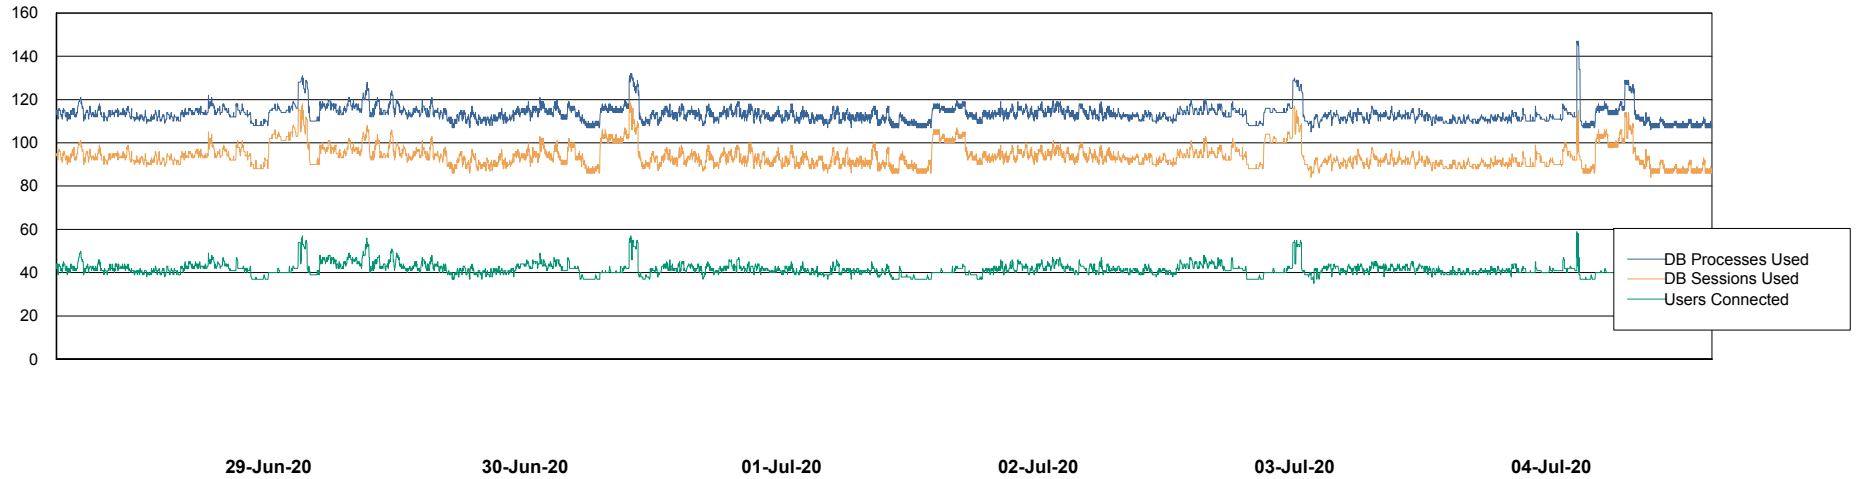

Weekly SLA Customer Report

Customer STK_Production
Database ID 82

Harddisk Usage STK_STAABSDB2 Standby DB Server

	Free disk space on c: (%)	Total disk space on c: (Gb)	Free disk space on d: (%)	Total disk space on d: (Gb)	Free disk space on e: (%)	Total disk space on e: (Gb)
04-Jul-20	73	99	45	350	26	1,000
03-Jul-20	73	99	45	350	26	1,000
02-Jul-20	73	99	45	350	26	1,000
01-Jul-20	73	99	45	350	26	1,000
30-Jun-20	73	99	45	350	26	1,000
29-Jun-20	73	99	46	350	26	1,000
28-Jun-20	73	99	46	350	26	1,000

Weekly SLA Customer Report

Customer STK_Production
Database ID 82

Database Performance STKDB_ABS1 Production Database

Weekly SLA Customer Report

Customer STK_Production
Database ID 82

Database Performance STKDB_ABS1SB Standby Database