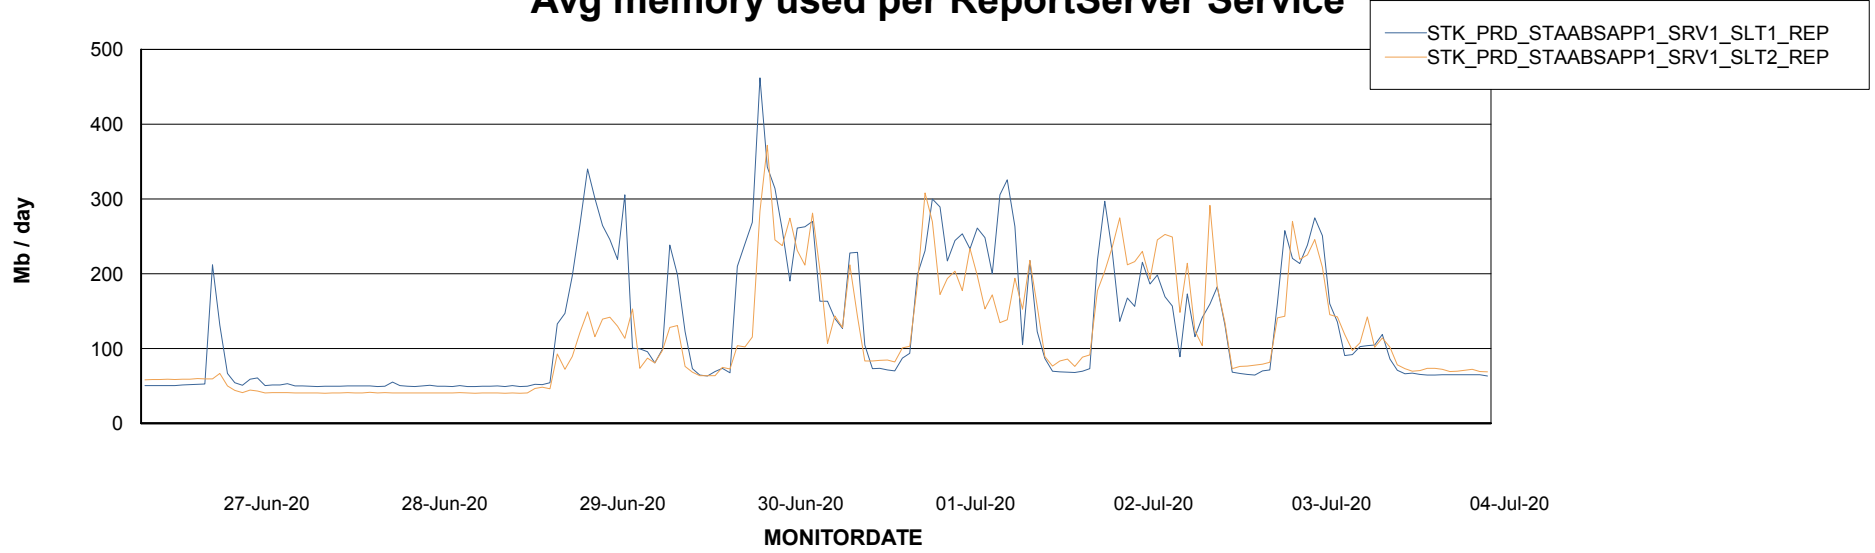

Avg memory used per ABS Server Service

Avg users per day per ABS server

Weekly SLA Customer Report

Customer STK_Production
Database ID 82

ABSSolute Application ReportServer Services

Avg memory used per ReportServer Service