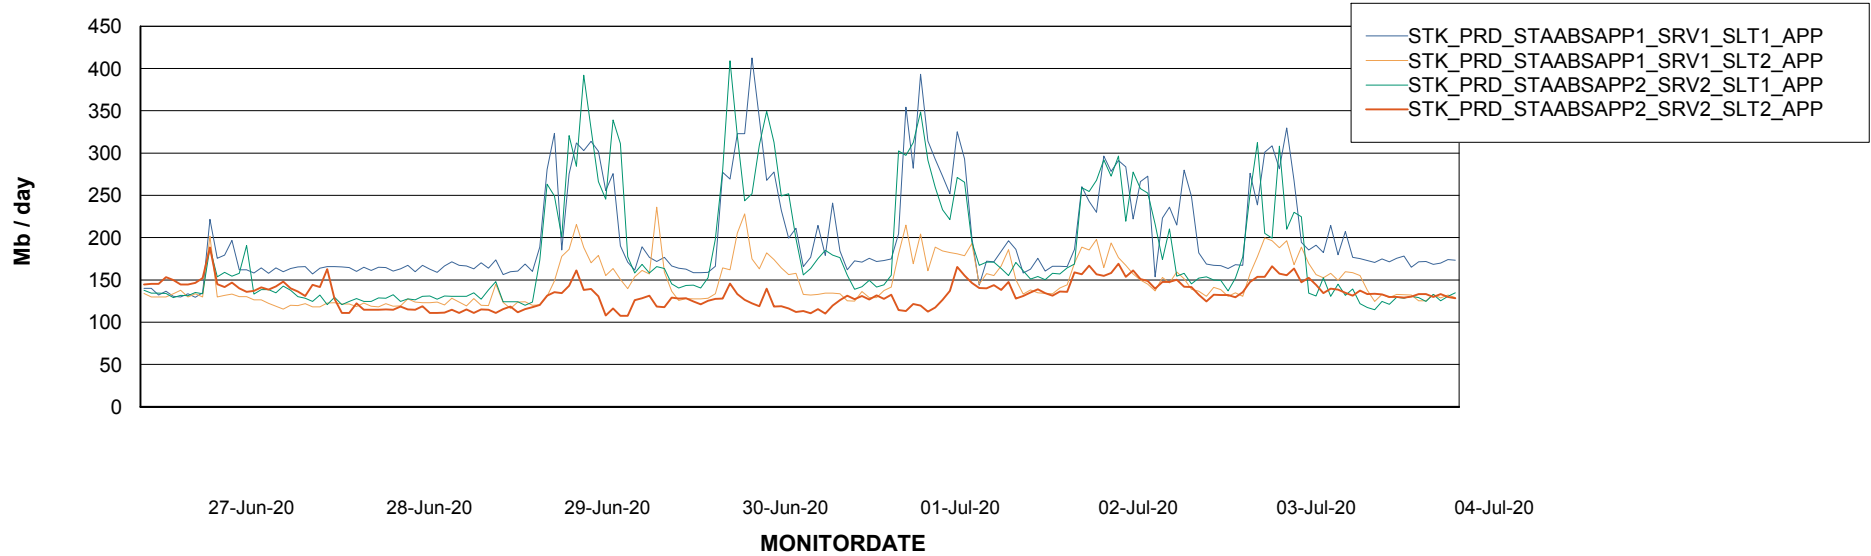

ABSSolute Application Server Services

Avg memory used per ABS Server Service