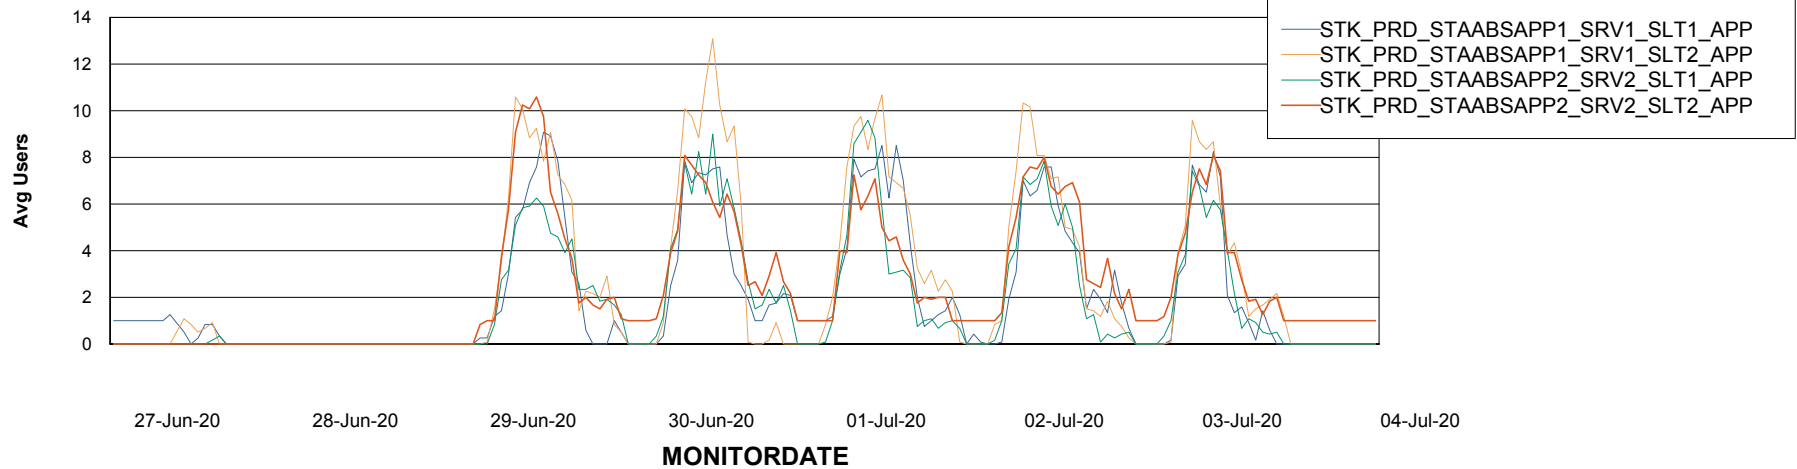

Avg users per day per ABS server