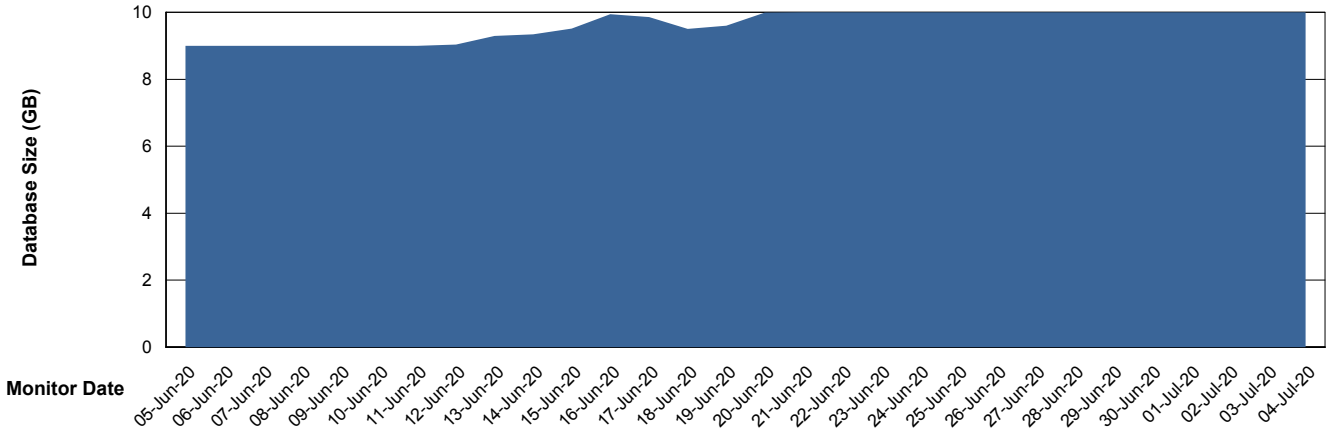

Weekly SLA Customer Report

Customer SPI_Production
Database ID 49

Database Performance SPIDB_Production

Weekly SLA Customer Report

Customer SPI_Production
Database ID 49

Database Performance SPIDB_Standby

Weekly SLA Customer Report

Customer SPI_Production
 Database ID 49

DATABASE SIZE SPIDB_Production

Database growth over last month

Database Tablespace SPIDB_Production

Date	Tablespace Name	Filesize (Gb)	Usedsize (Gb)	Percentage free
04-Jul-20	ABSDATA	4	2	50
	INDX	8	4	50
03-Jul-20	ABSDATA	4	2	50
	INDX	8	4	50
02-Jul-20	ABSDATA	4	2	50
	INDX	8	4	50
01-Jul-20	ABSDATA	4	2	50
	INDX	8	4	50
30-Jun-20	ABSDATA	4	2	50
	INDX	8	4	50
29-Jun-20	ABSDATA	4	2	50
	INDX	8	4	50
28-Jun-20	ABSDATA	4	2	50
	INDX	8	4	50