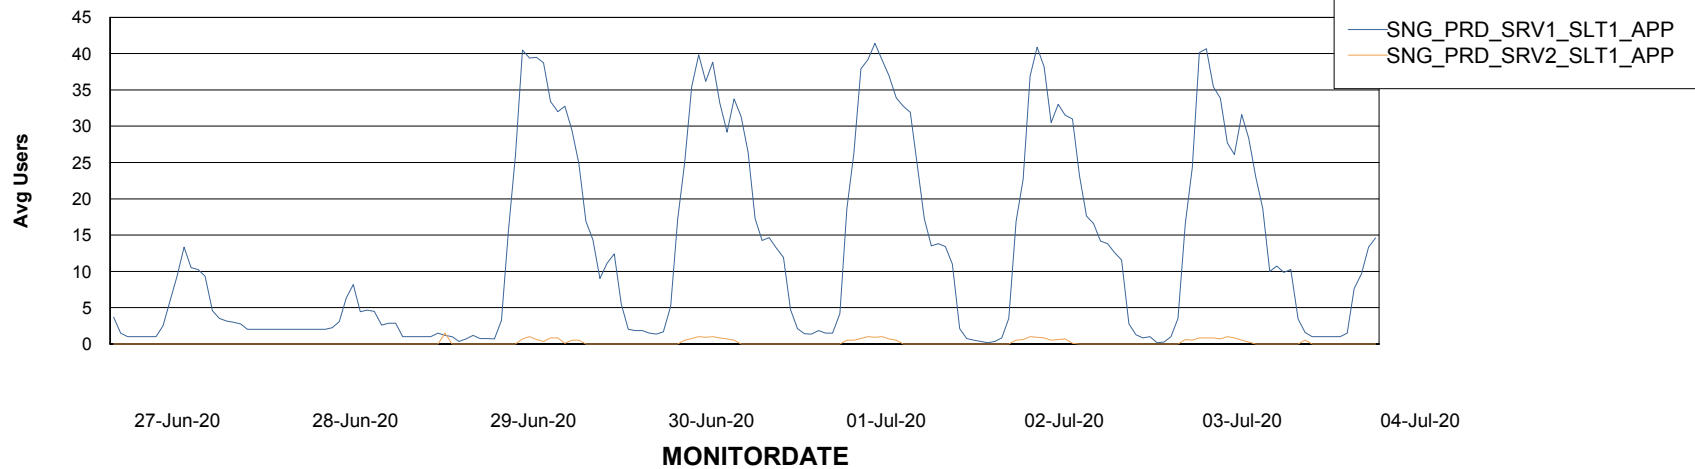

Weekly SLA Customer Report

Customer SNG_Production
Database ID 70

ABSSolute Application Server Services

Avg memory used per ABS Server Service

Avg users per day per ABS server

Weekly SLA Customer Report

Customer SNG_Production
Database ID 70