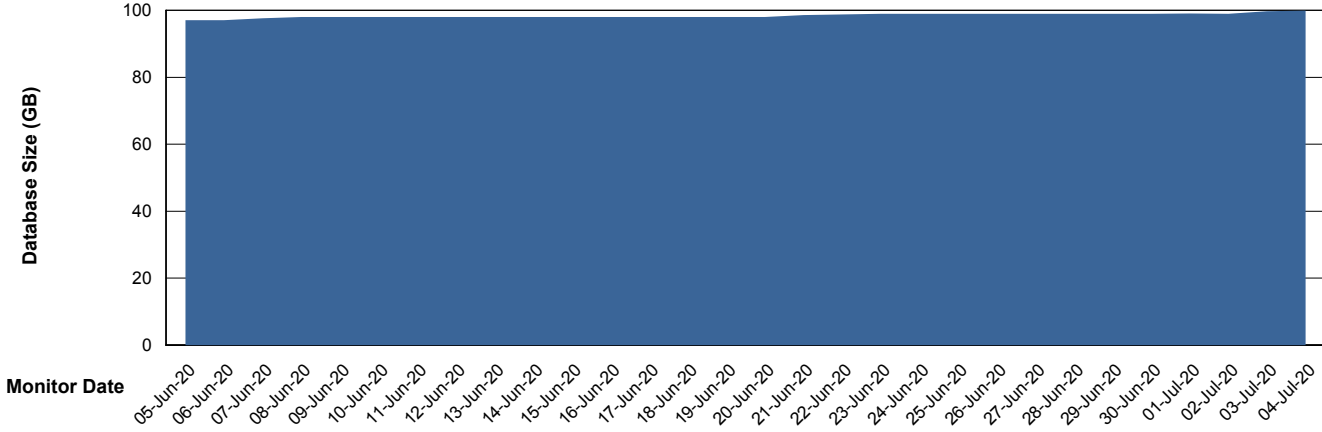

Weekly SLA Customer Report

Customer SNG_Production
Database ID 70

Database Performance SNGDB_Production

Weekly SLA Customer Report

Customer SNG_Production
 Database ID 70

DATABASE SIZE SNGDB_Production

Database growth over last month

Database Tablespace SNGDB_Production

Date	Tablespace Name	Filesize (Gb)	Usedsize (Gb)	Percentage free
04-Jul-20	ABSDATA	40	23	43
	INDX	80	57	29
03-Jul-20	ABSDATA	40	23	43
	INDX	80	57	29
02-Jul-20	ABSDATA	40	23	43
	INDX	80	57	29
01-Jul-20	ABSDATA	40	23	43
	INDX	80	57	29
30-Jun-20	ABSDATA	40	23	43
	INDX	80	57	29
29-Jun-20	ABSDATA	40	23	43
	INDX	80	57	29
28-Jun-20	ABSDATA	40	23	43
	INDX	80	57	29