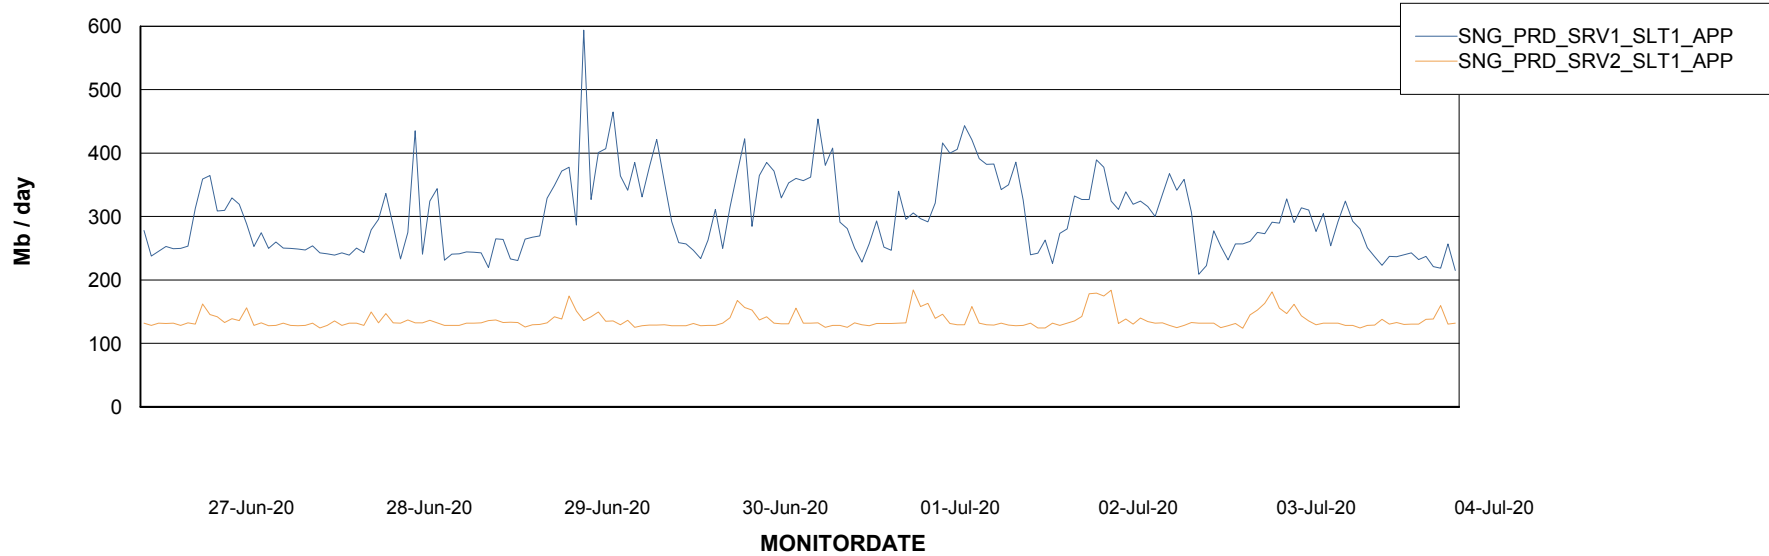

Database Tablespace SNGDB_Production

Date	Tablespace Name	Filesize (Gb)	Usedsize (Gb)	Percentage free
04-Jul-20	ABSDATA	40	23	43
	INDX	80	57	29
03-Jul-20	ABSDATA	40	23	43
	INDX	80	57	29
02-Jul-20	ABSDATA	40	23	43
	INDX	80	57	29
01-Jul-20	ABSDATA	40	23	43
	INDX	80	57	29
30-Jun-20	ABSDATA	40	23	43
	INDX	80	57	29
29-Jun-20	ABSDATA	40	23	43
	INDX	80	57	29
28-Jun-20	ABSDATA	40	23	43
	INDX	80	57	29

Weekly SLA Customer Report

Customer SNG_Production
Database ID 70

ABSSolute Application Server Services

Avg memory used per ABS Server Service

Avg users per day per ABS server

Weekly SLA Customer Report

Customer SNG_Production
Database ID 70