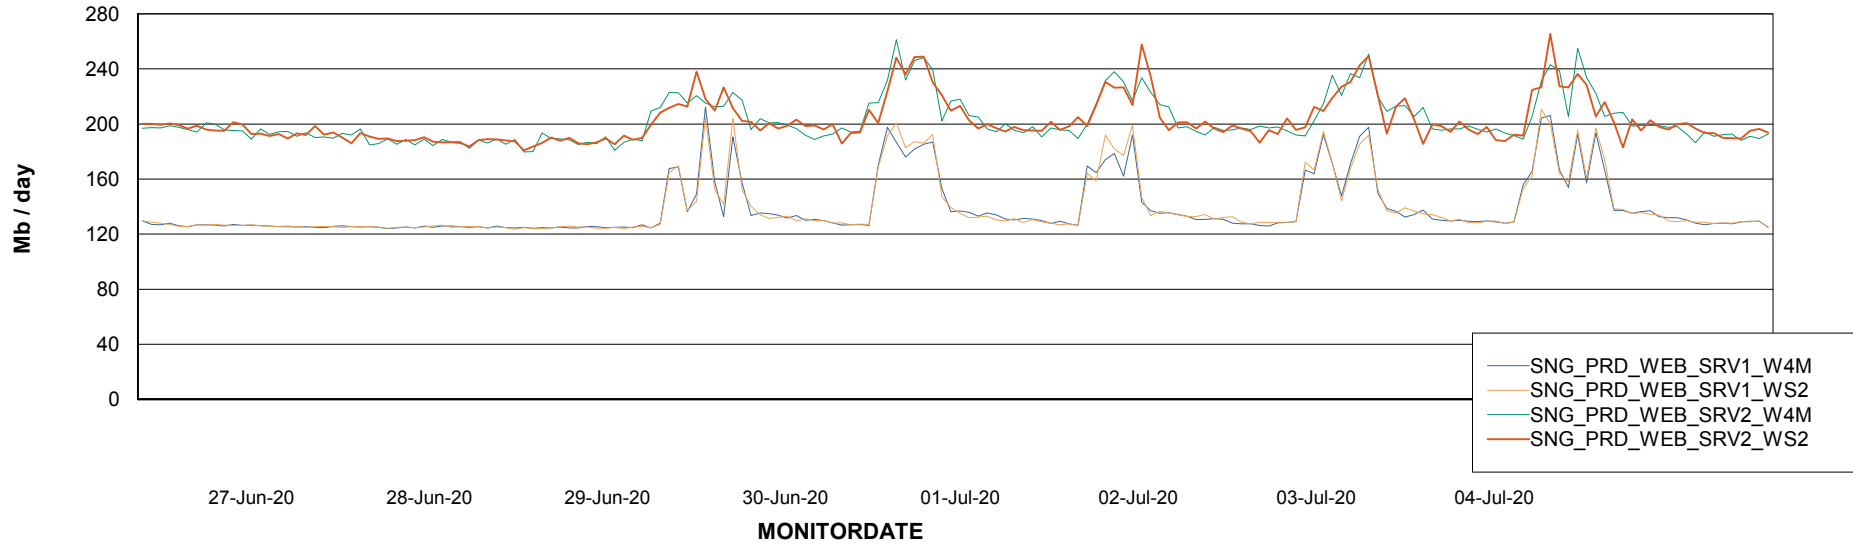

ABSSolute Application ReportServer Services

Avg memory used per ReportServer Service

Weekly SLA Customer Report

Customer SNG_Production
Database ID 70

ABSSolute Web Component Services

Avg memory used per ABS Web component