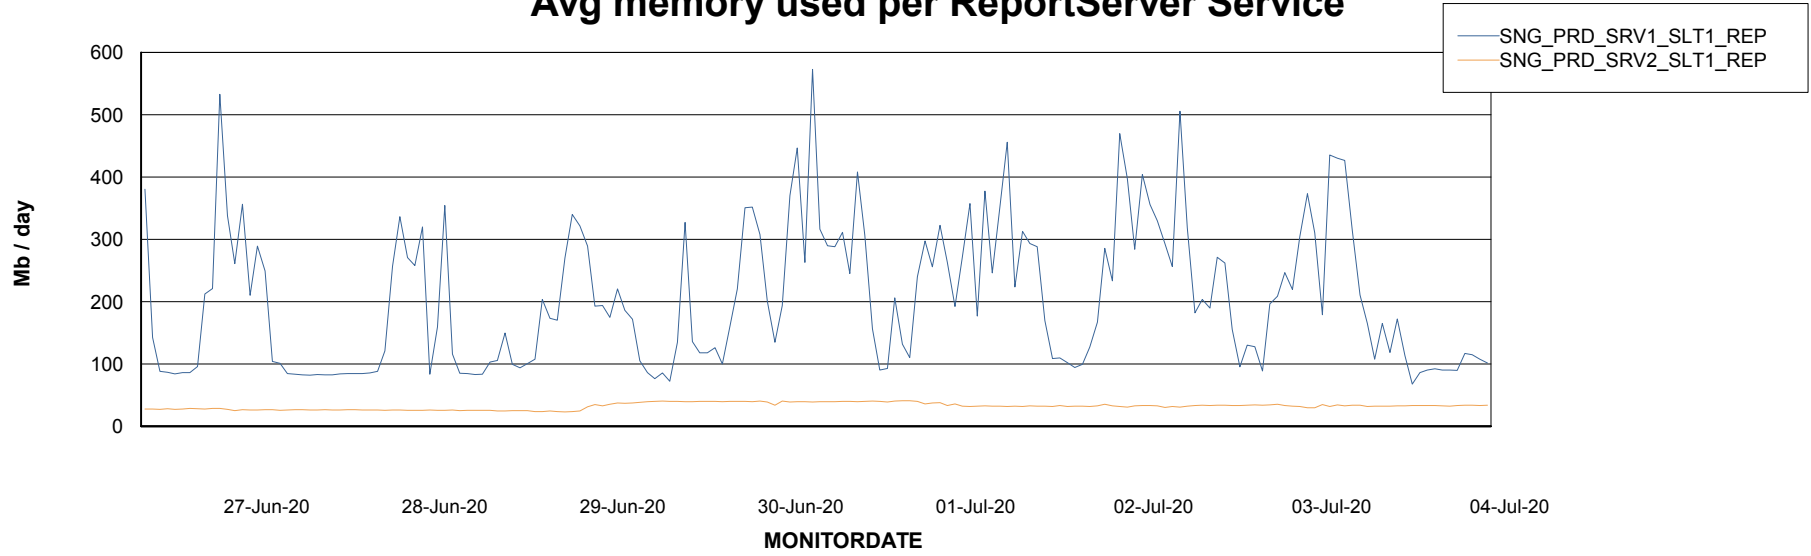

ABSSolute Application ReportServer Services

Avg memory used per ReportServer Service