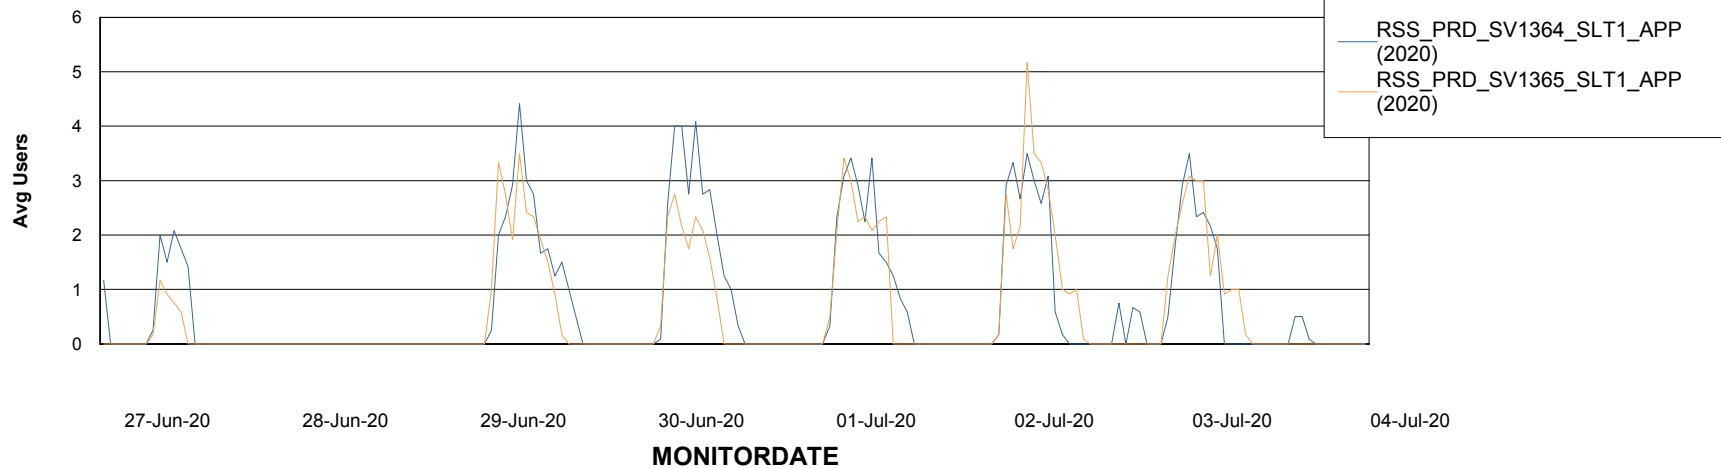

Avg users per day per ABS server