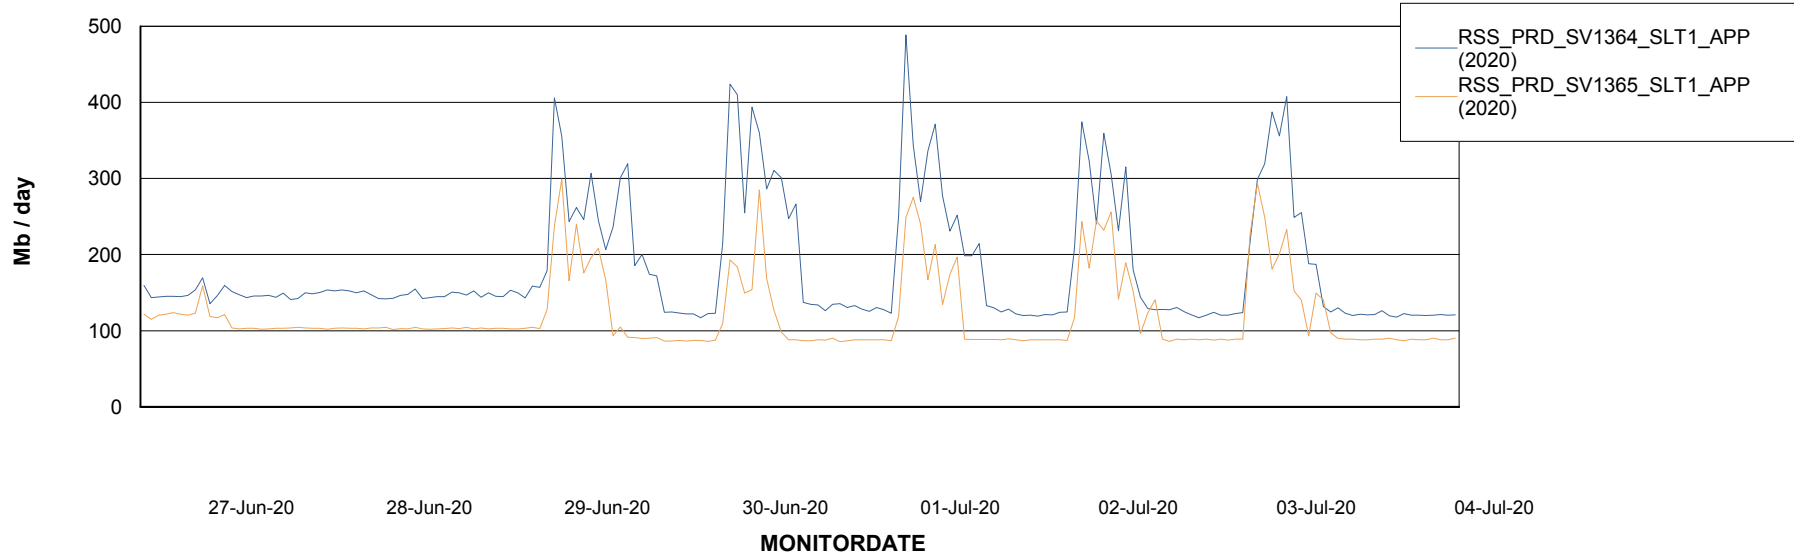

ABSSolute Application Server Services

Avg memory used per ABS Server Service