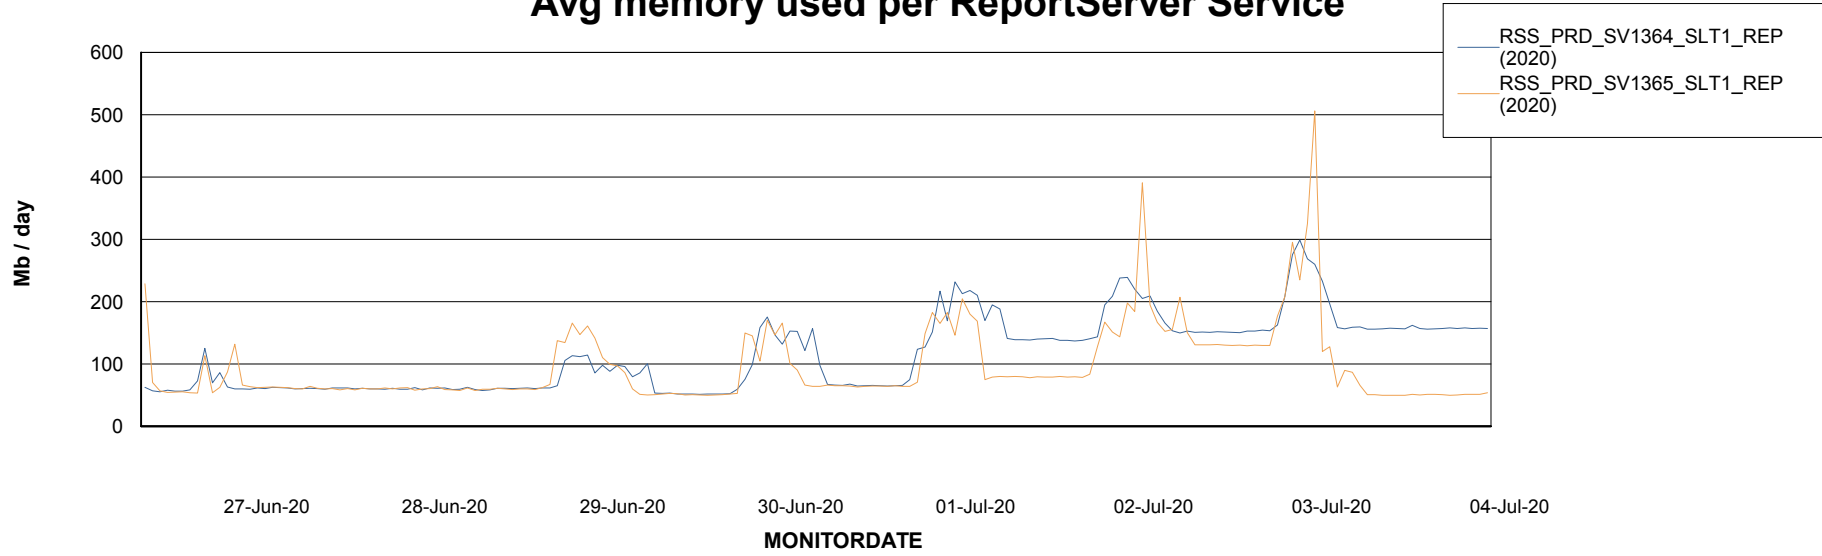

ABSSolute Application ReportServer Services

Avg memory used per ReportServer Service