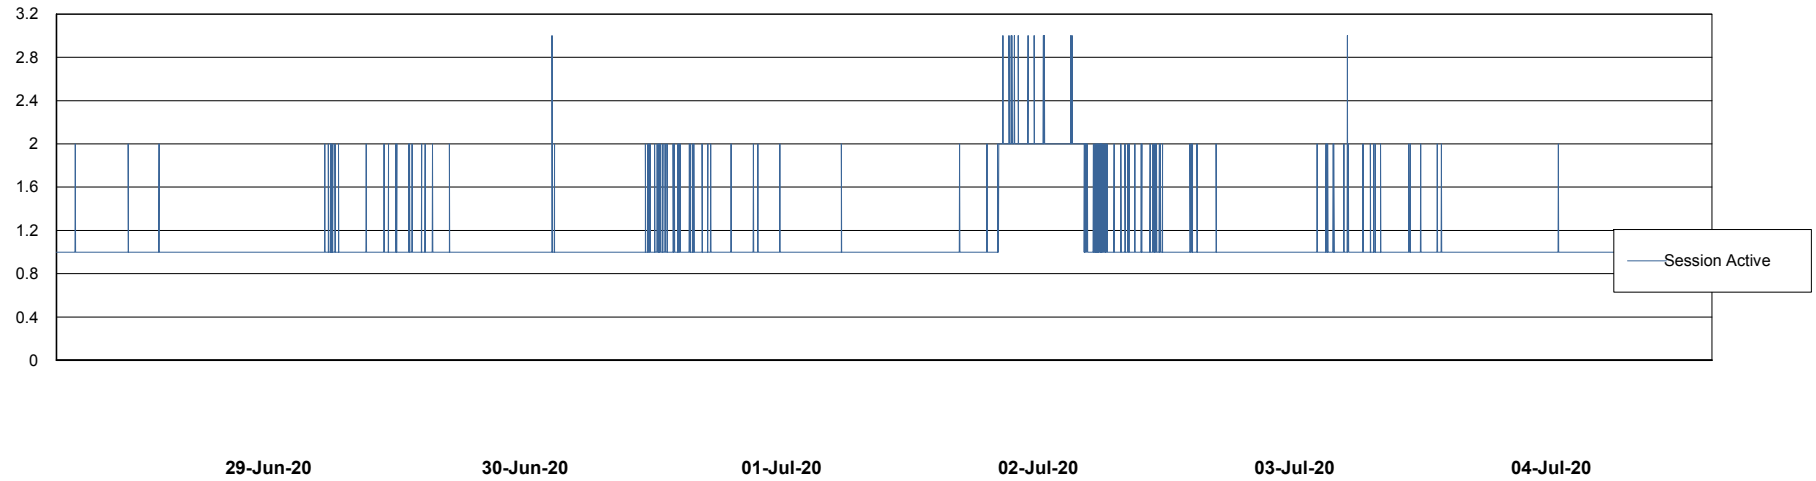

Database Performance RSS_DB_Primary (2020)