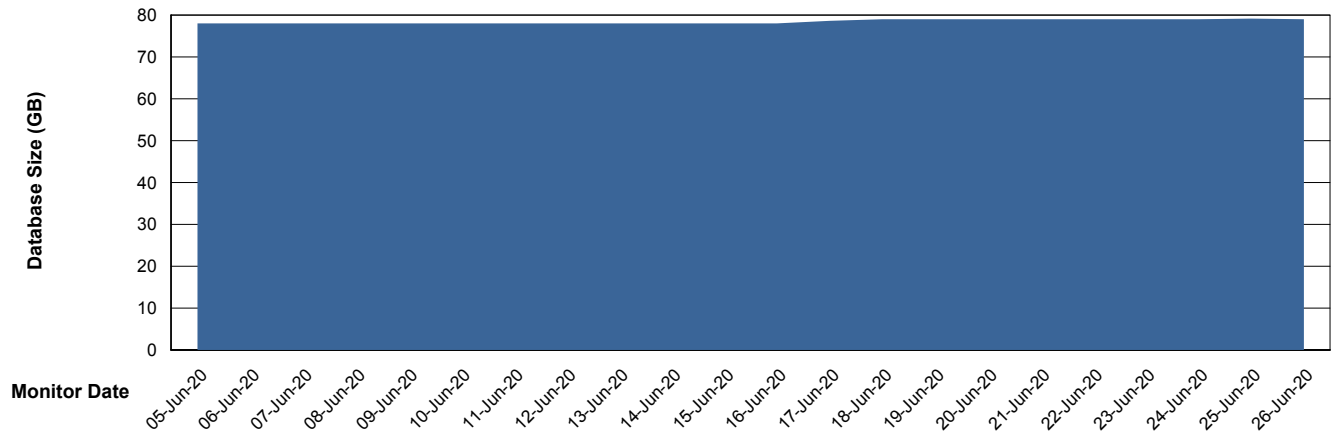

# Weekly SLA Customer Report

Customer RSS Production  
Database ID 52

DATABASE SIZE RSS\_DB\_Primary (2020)

### Database growth over last month

DATABASE SIZE RSSDB\_Production

### Database growth over last month