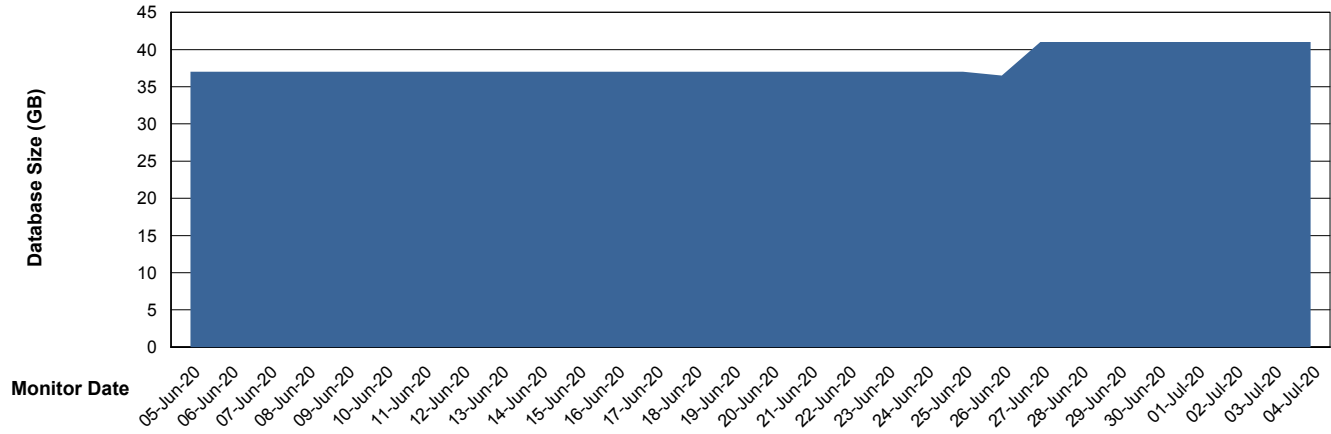

DATABASE SIZE RSS_DB_Primary (2020)

Database growth over last month