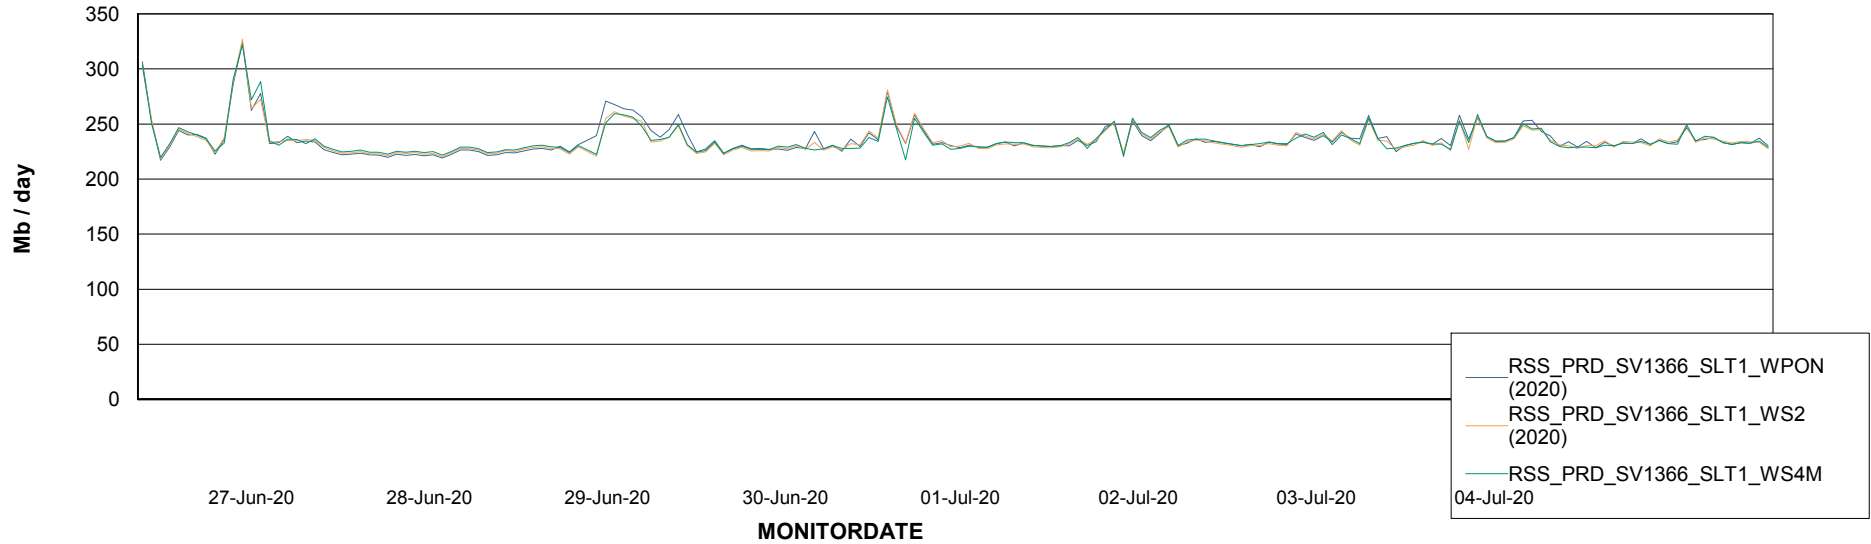

ABSSolute Web Component Services

Avg memory used per ABS Web component