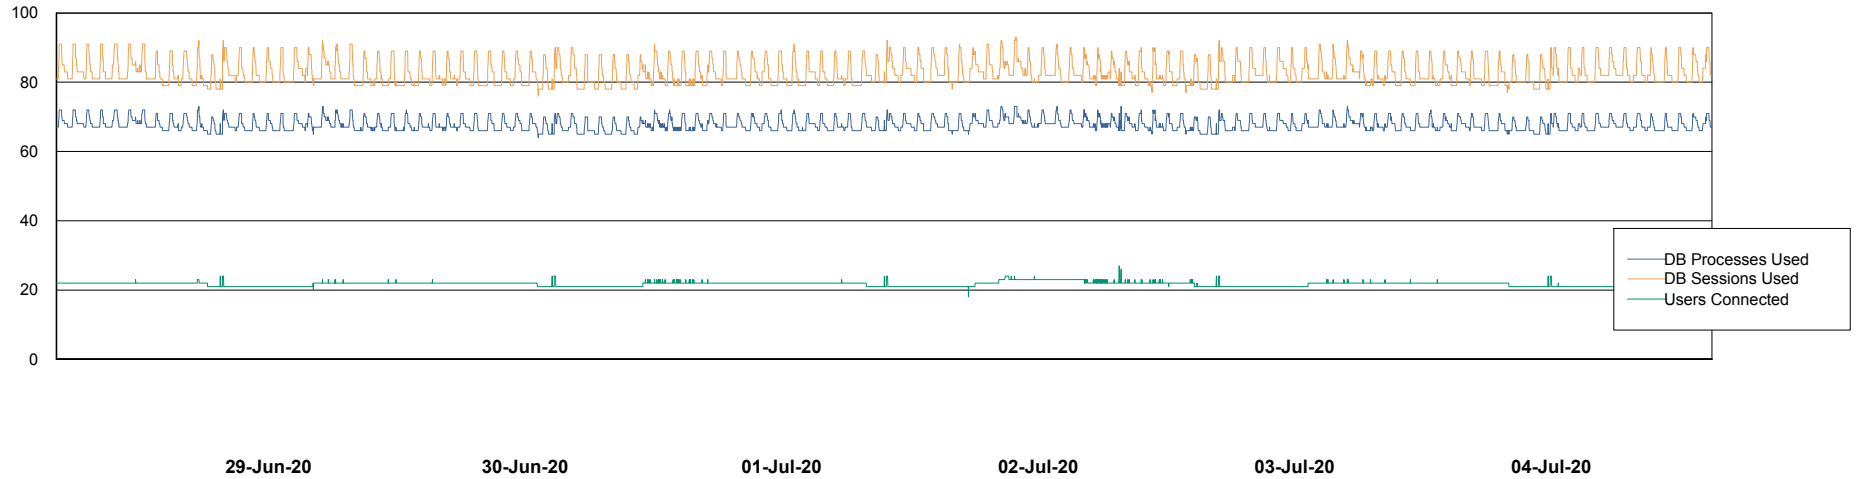

Database Performance RSS_DB_Primary (2020)