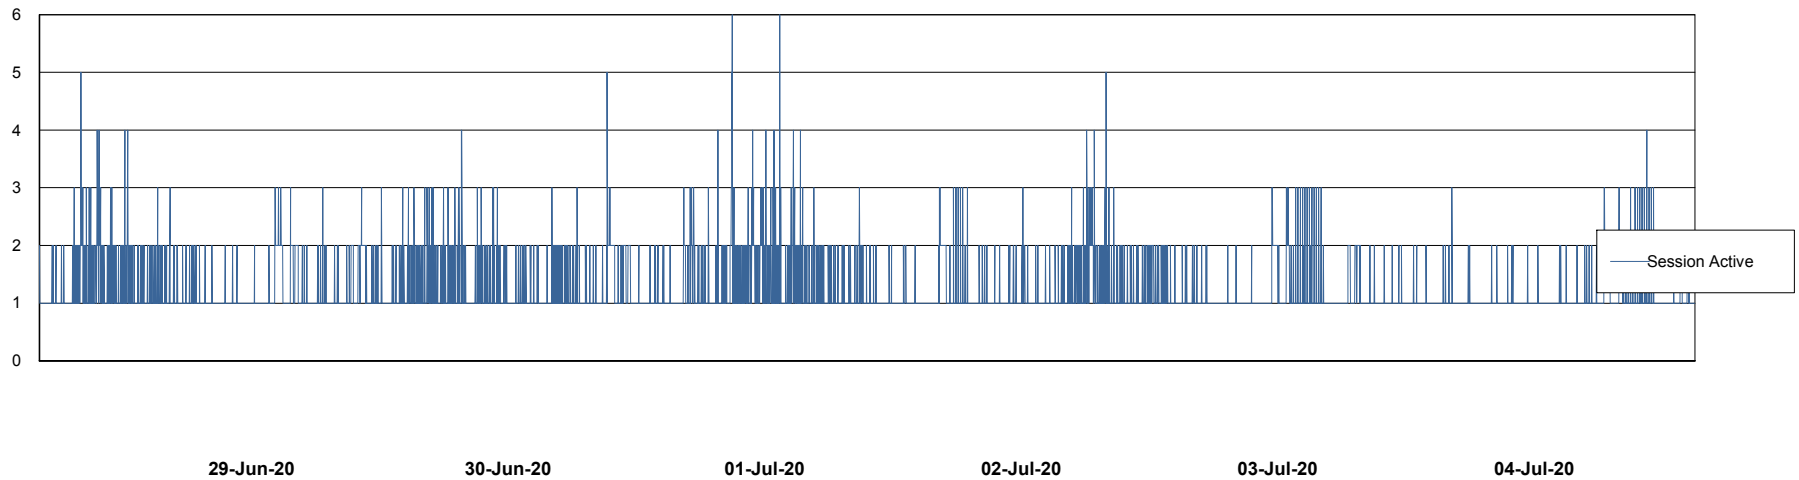

Database Performance PCODB_Production