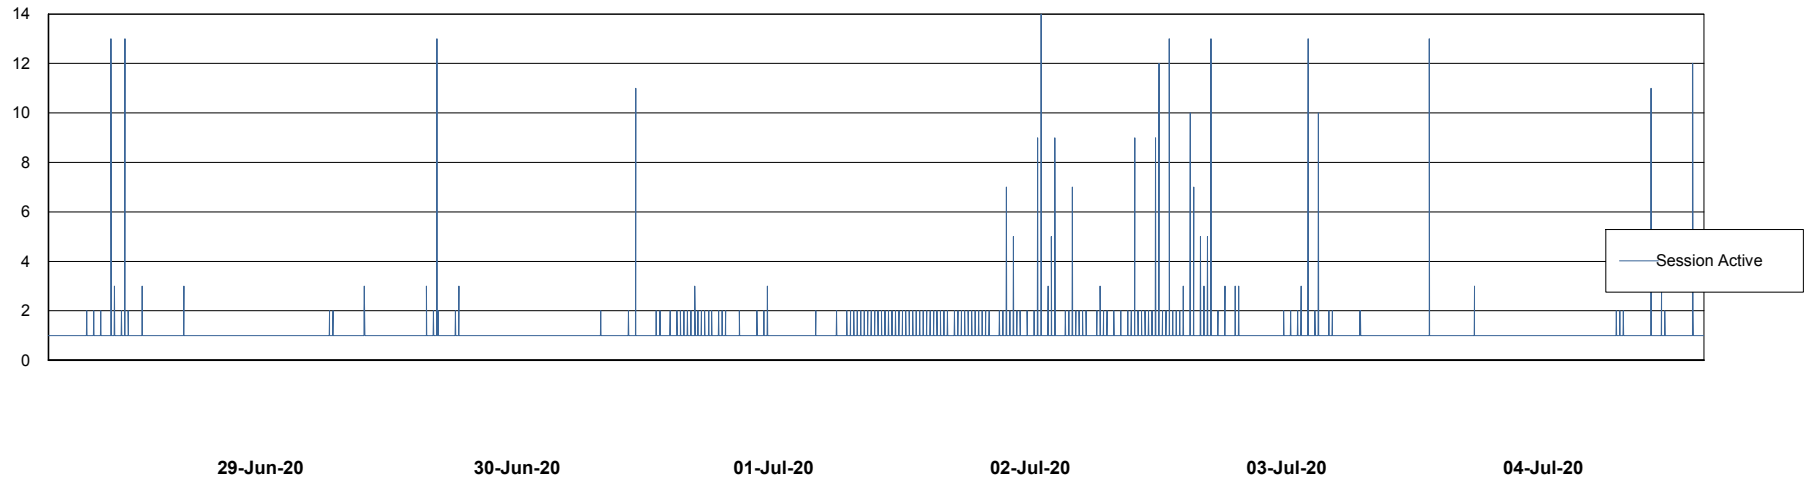

Weekly SLA Customer Report

Customer PCO Production
Database ID 44

Database Performance PCODB_Production

Weekly SLA Customer Report

Customer PCO Production
Database ID 44

Database Performance PCODB_Standby

Weekly SLA Customer Report