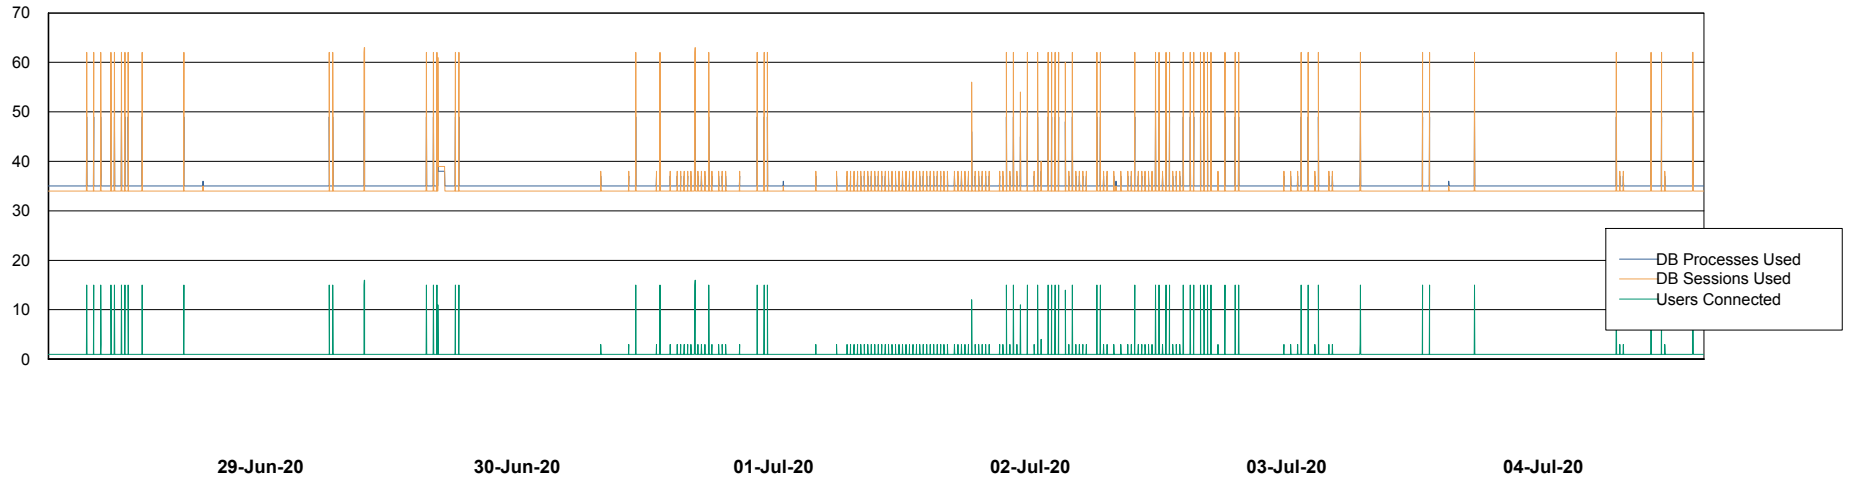

Weekly SLA Customer Report

Customer PCO Production
Database ID 44

Database Performance PCODB_Production

Weekly SLA Customer Report

Customer PCO Production
Database ID 44

Database Performance PCODB_Standby

Weekly SLA Customer Report