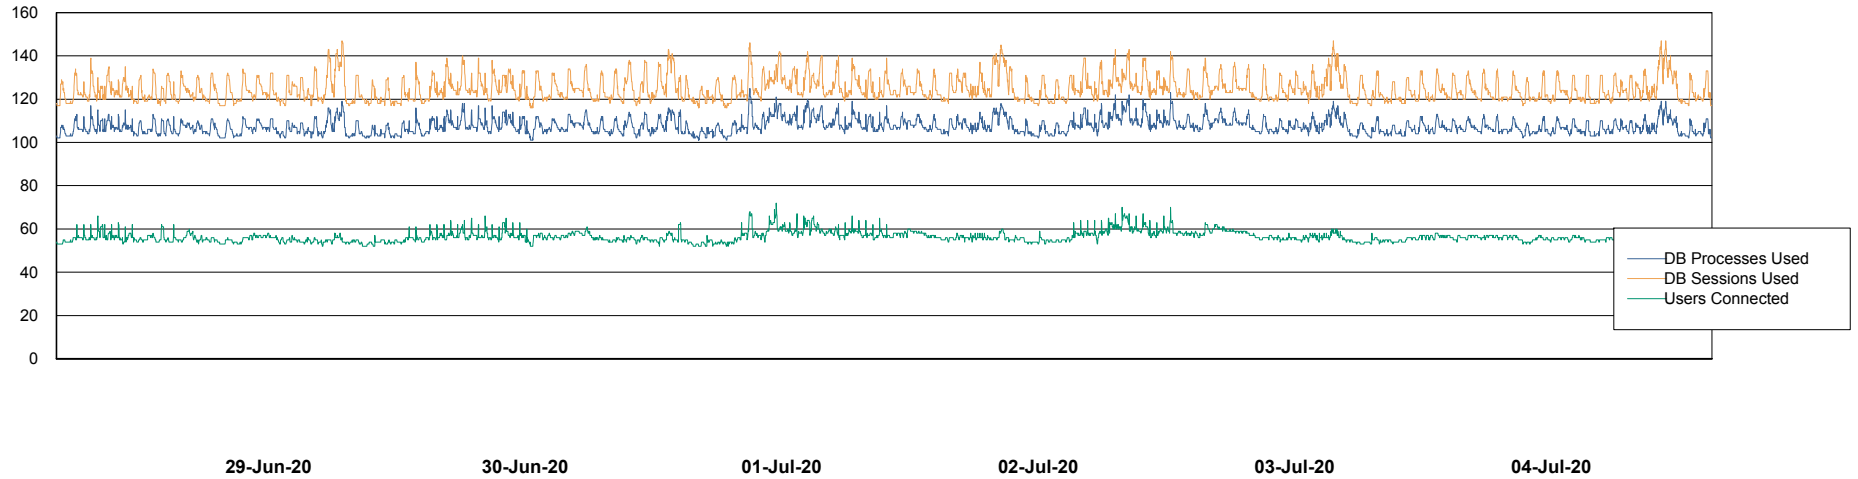

Database Performance PCODB_Production