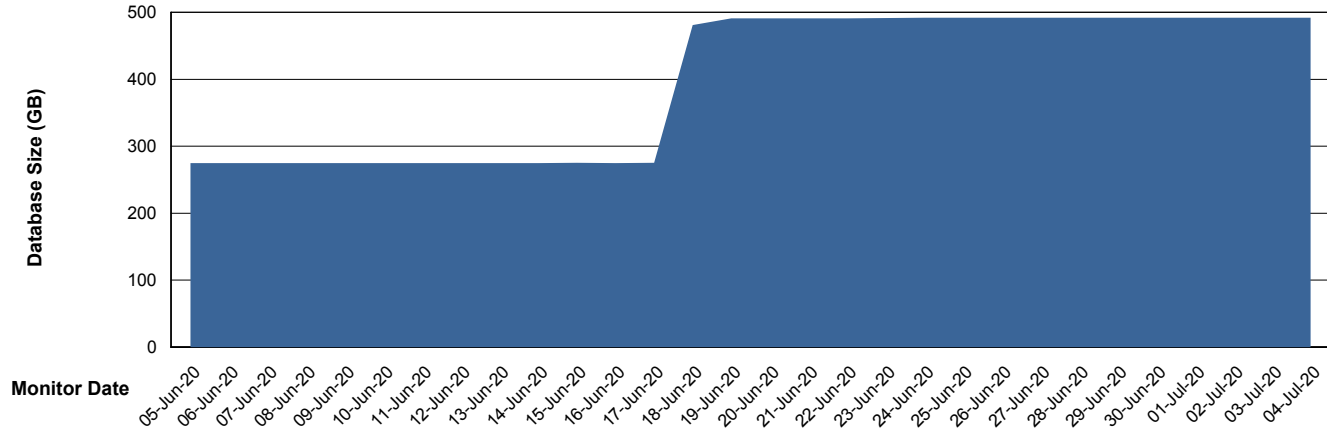

DATABASE SIZE PCODB_Production

Database growth over last month

Database Tablespace PCODB_Production

Date	Tablespace Name	Filesize (Gb)	Usedsize (Gb)	Percentage free
04-Jul-20	ABSDATA	238	192	19
	INDX	329	267	19
03-Jul-20	ABSDATA	238	192	19
	INDX	329	267	19
02-Jul-20	ABSDATA	238	192	19
	INDX	329	267	19
01-Jul-20	ABSDATA	238	192	19
	INDX	329	267	19
30-Jun-20	ABSDATA	238	192	19
	INDX	329	267	19
29-Jun-20	ABSDATA	238	192	19
	INDX	329	267	19
28-Jun-20	ABSDATA	238	192	19
	INDX	329	267	19