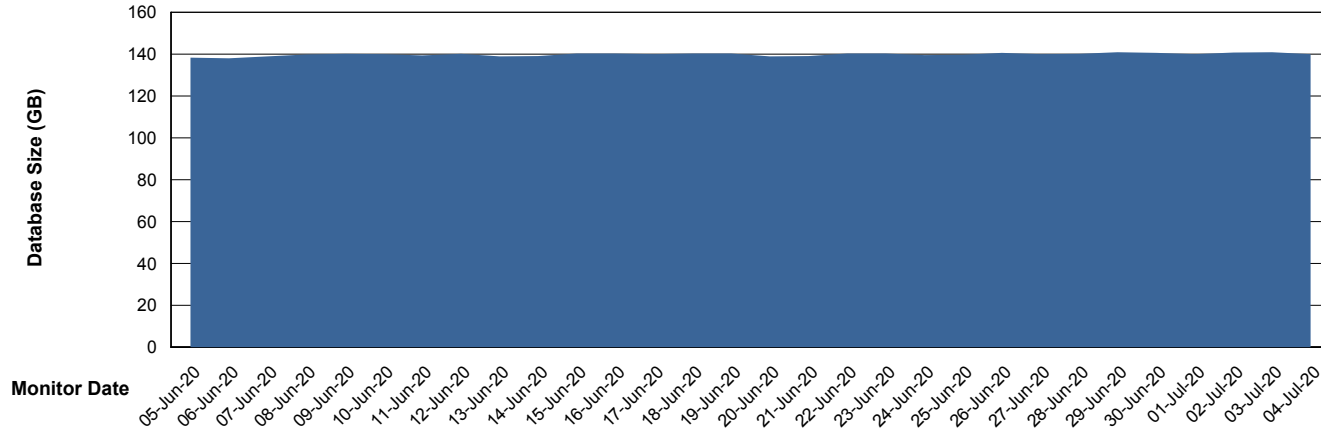

Weekly SLA Customer Report

Customer NIX_Production
Database ID 51

Database Performance NIXDB_BI

Weekly SLA Customer Report

Customer NIX_Production
Database ID 51

Database Performance NIXDB_Production

Weekly SLA Customer Report

Customer NIX_Production
Database ID 51

Database Performance NIXDB_Standby

Weekly SLA Customer Report

Customer NIX_Production
Database ID 51

DATABASE SIZE NIXDB_BI

Database growth over last month

DATABASE SIZE NIXDB_Production

Database growth over last month

Weekly SLA Customer Report

Customer NIX_Production
Database ID 51

Database Tablespace		NIXDB_BI		
Date	Tablespace Name	Filesize (Gb)	Usedsize (Gb)	Percentage free
04-Jul-20	ABSDATA	80	67	16
	INDX	84	70	17
03-Jul-20	ABSDATA	80	67	16
	INDX	84	70	17
02-Jul-20	ABSDATA	80	67	16
	INDX	84	70	17
01-Jul-20	ABSDATA	80	67	16
	INDX	84	70	17
30-Jun-20	ABSDATA	80	67	16
	INDX	84	70	17
29-Jun-20	ABSDATA	80	67	16
	INDX	84	70	17
28-Jun-20	ABSDATA	80	67	16
	INDX	84	70	17