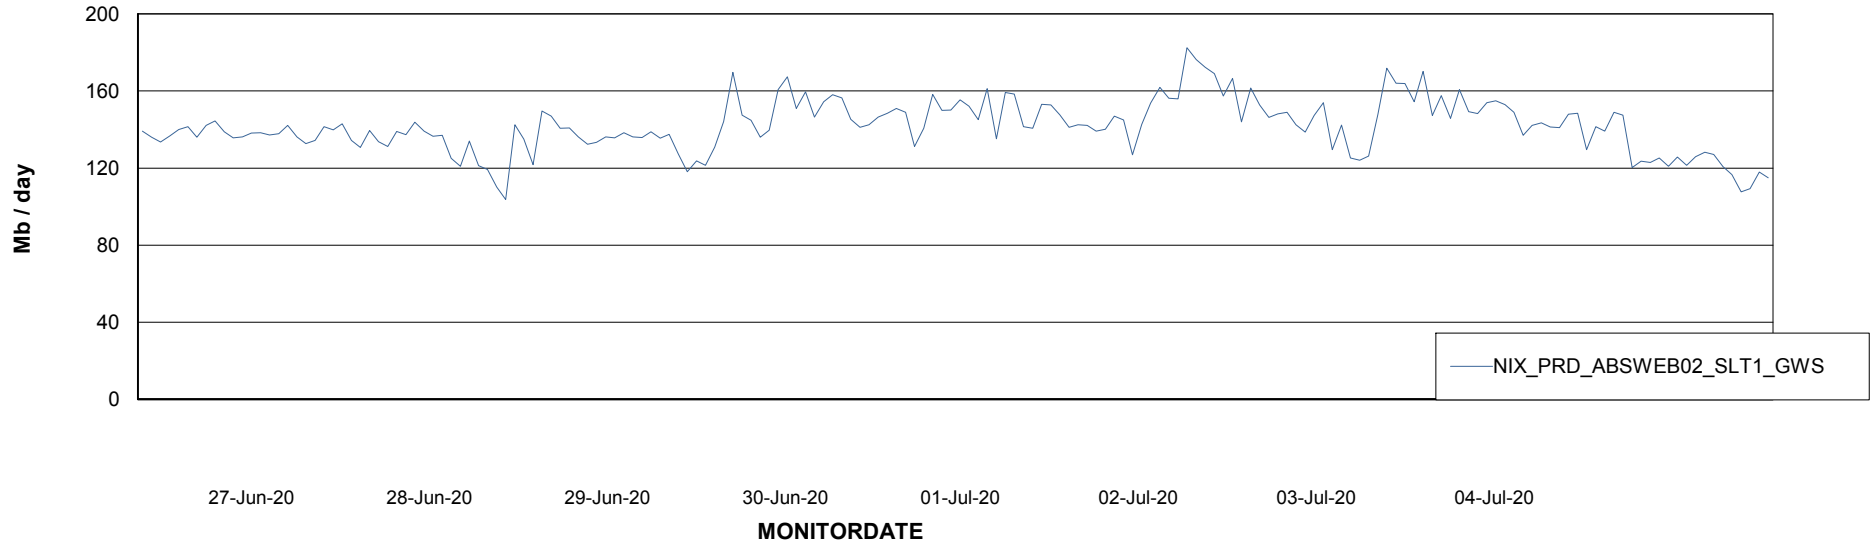

ABSSolute Web Component Services

Avg memory used per ABS Web component