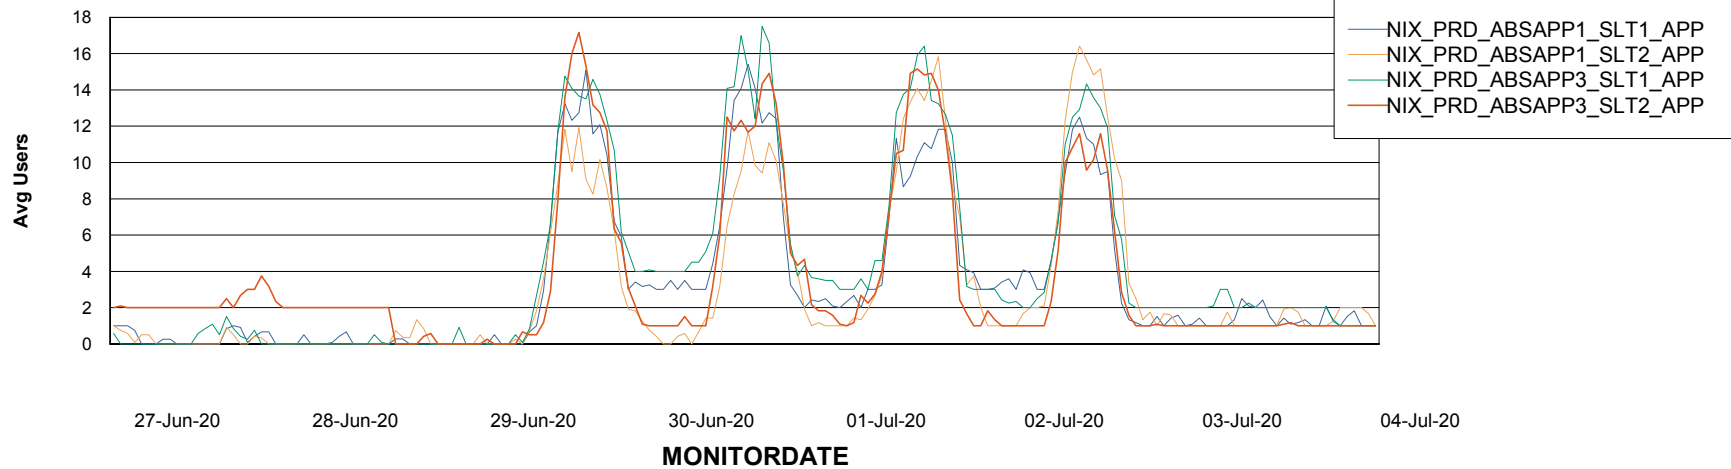

Avg users per day per ABS server