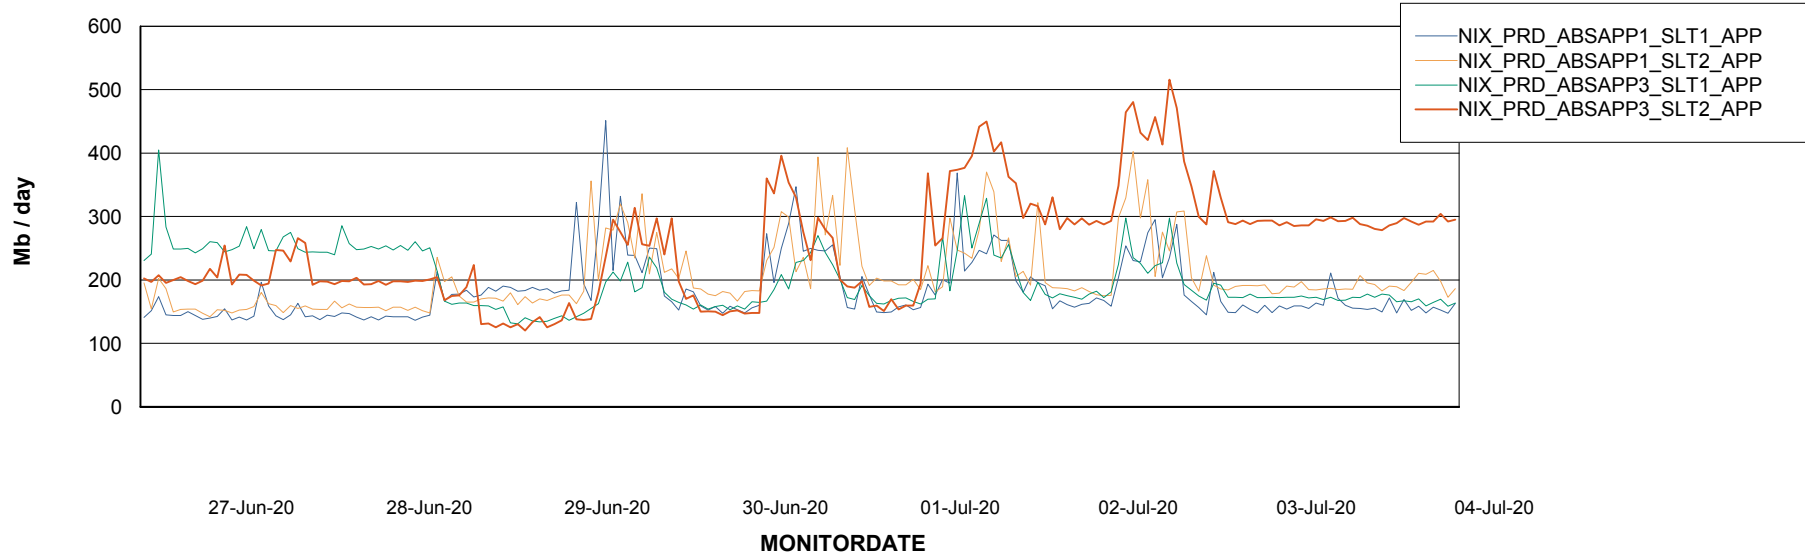

Standby Database Health NIX_Production

Recovery lag for last 7 days

Weekly SLA Customer Report

Customer NIX_Production
Database ID 51

ABSSolute Application Server Services

Avg memory used per ABS Server Service