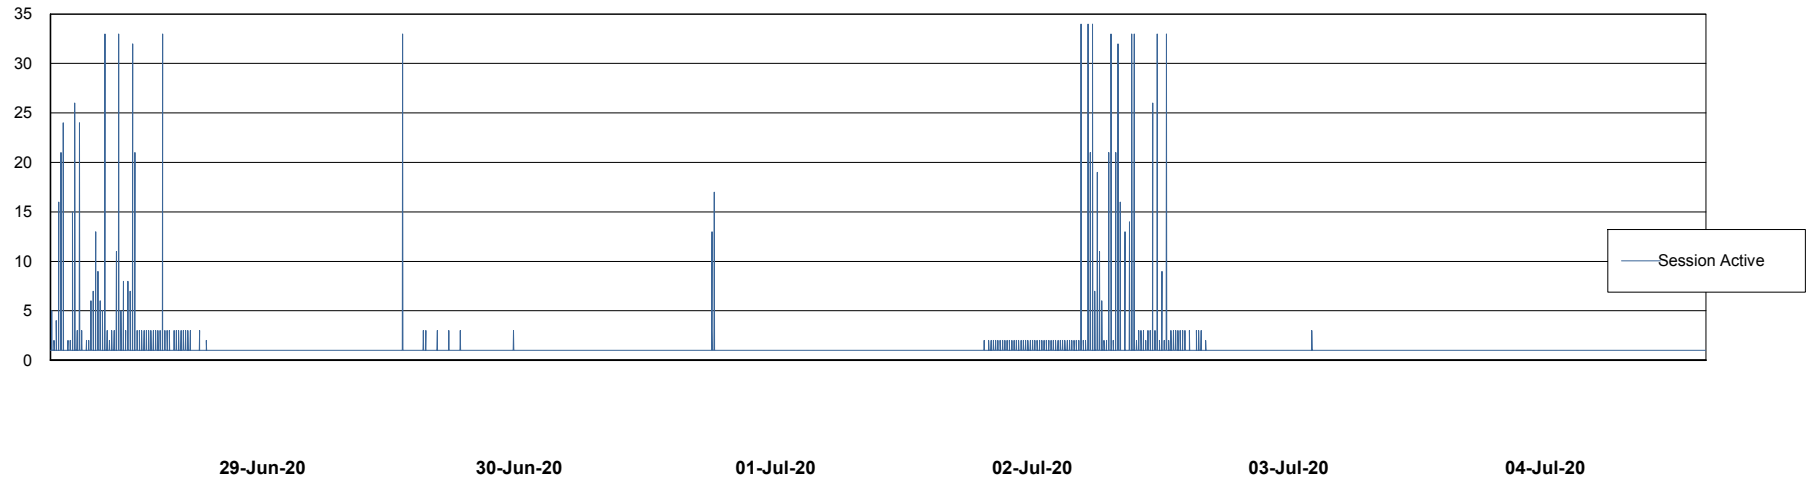

Database Performance NIXDB_Standby