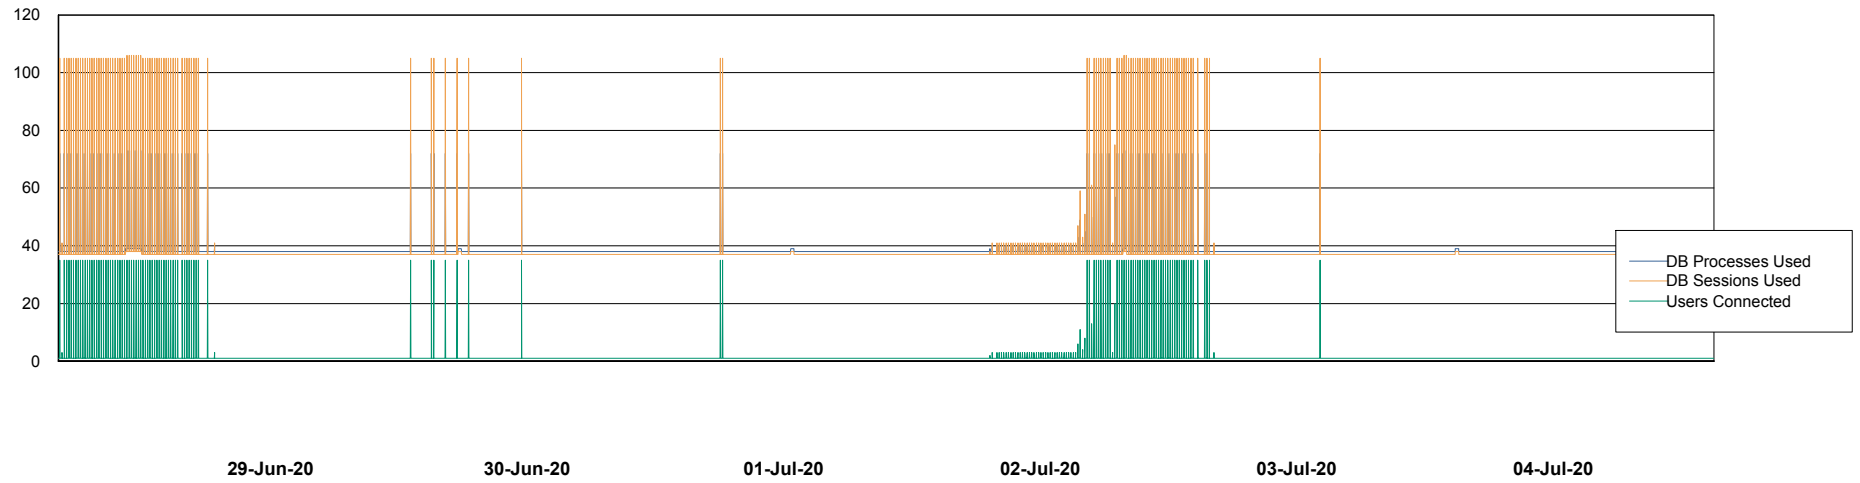

Database Performance NIXDB_Standby