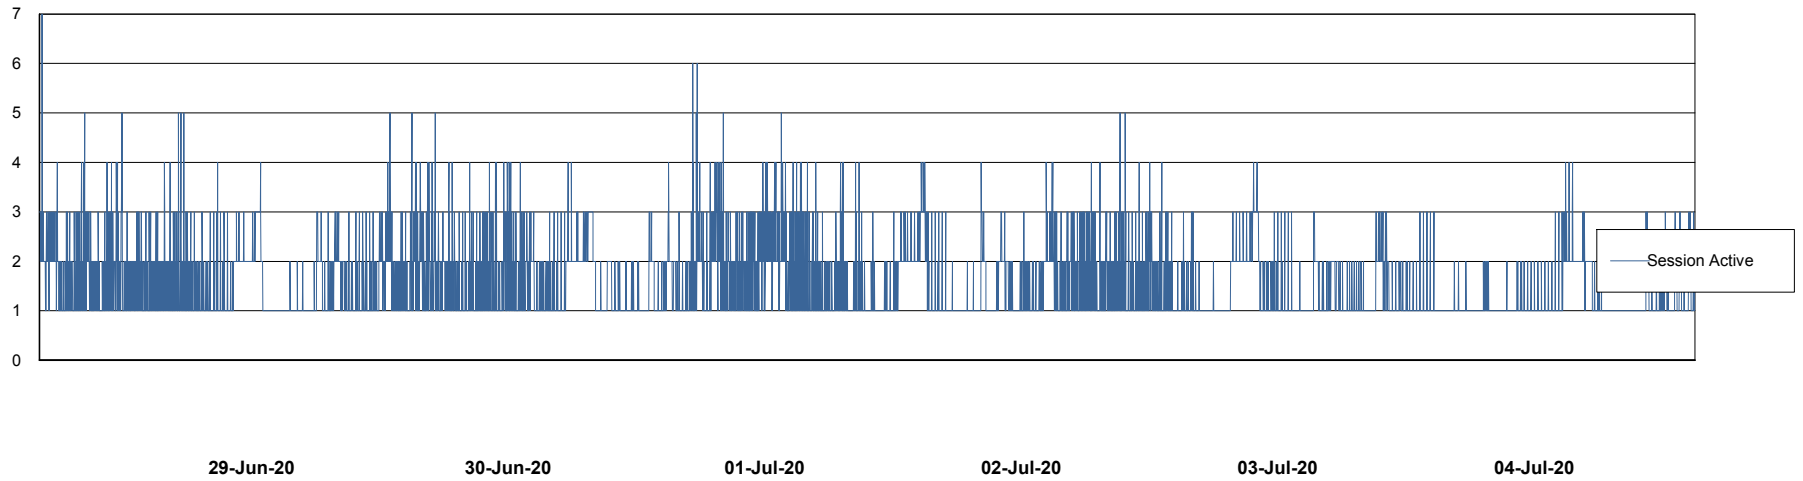

Weekly SLA Customer Report

Customer NIX_Production
Database ID 51

Database Performance NIXDB_BI

Weekly SLA Customer Report

Customer NIX_Production
Database ID 51

Database Performance NIXDB_Production

Weekly SLA Customer Report