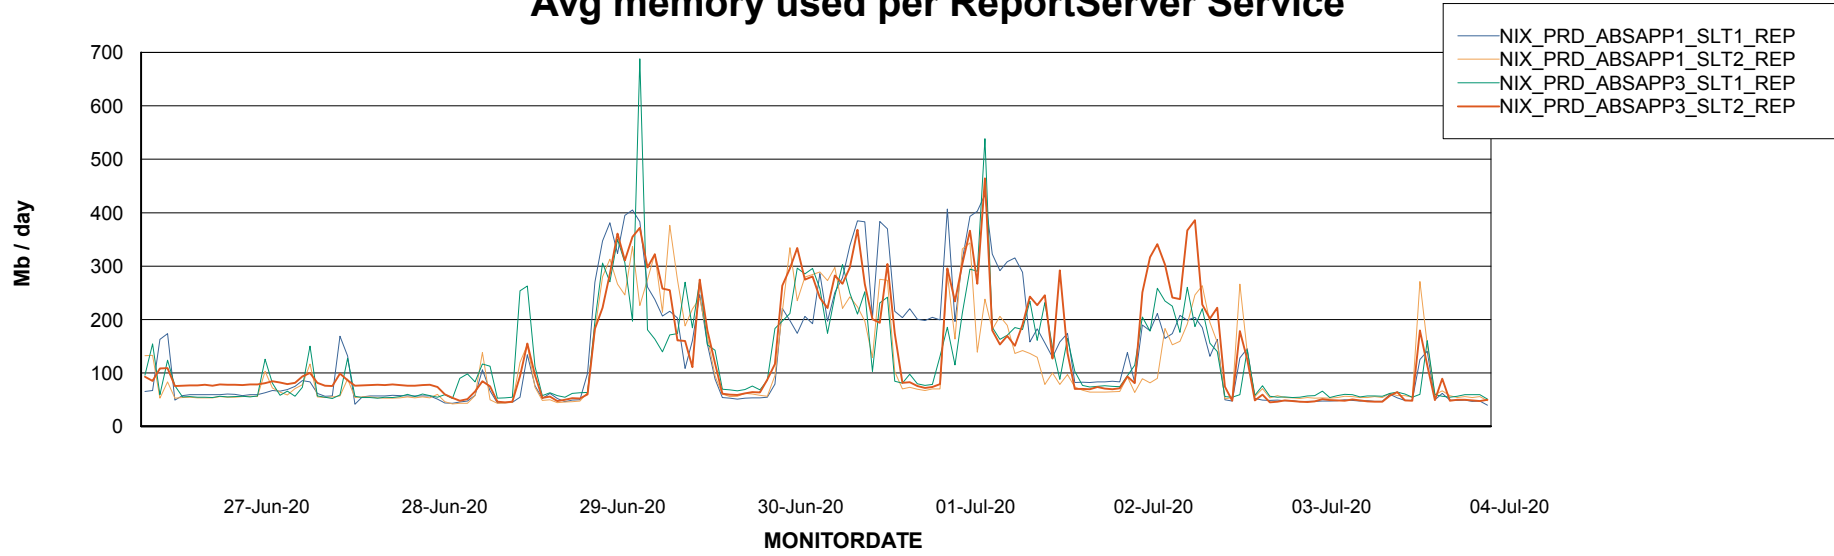

Avg users per day per ABS server

Weekly SLA Customer Report

Customer NIX_Production
Database ID 51

ABSolute Application ReportServer Services

Avg memory used per ReportServer Service

Weekly SLA Customer Report