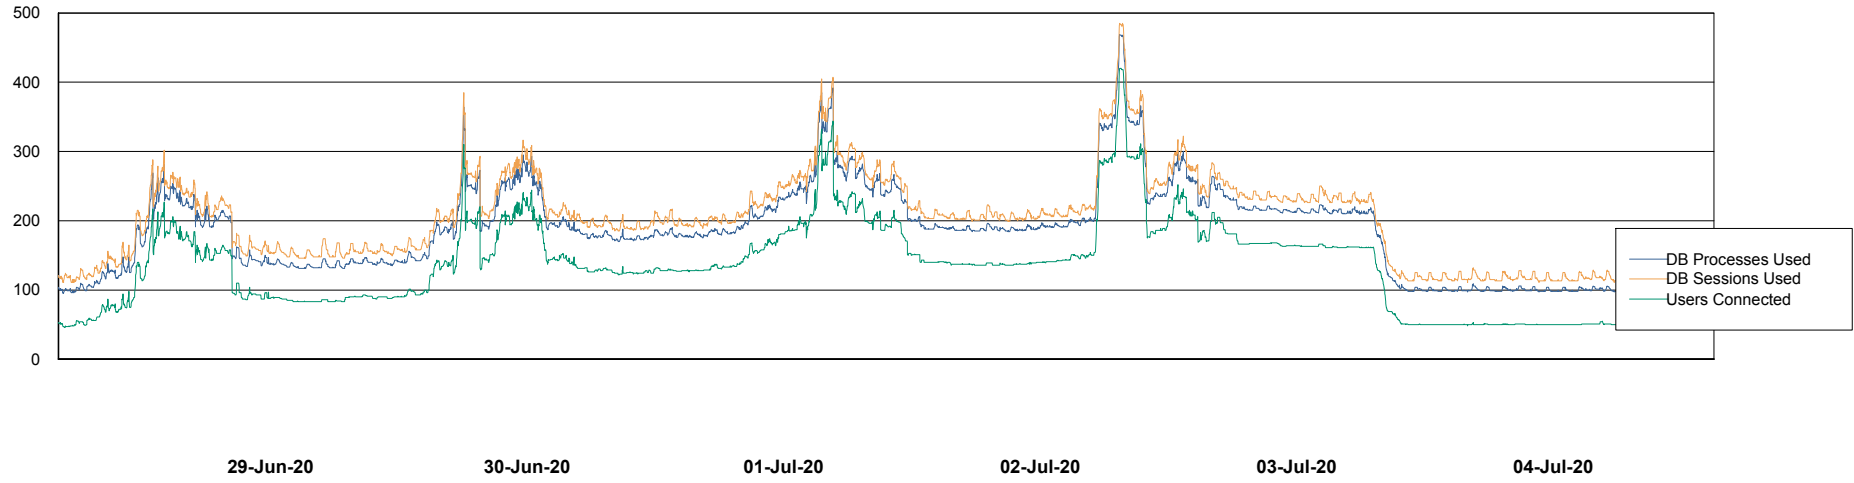

Weekly SLA Customer Report

Customer NIX_Production
Database ID 51

Database Performance NIXDB_BI

Weekly SLA Customer Report

Customer NIX_Production
Database ID 51

Database Performance NIXDB_Production

Weekly SLA Customer Report