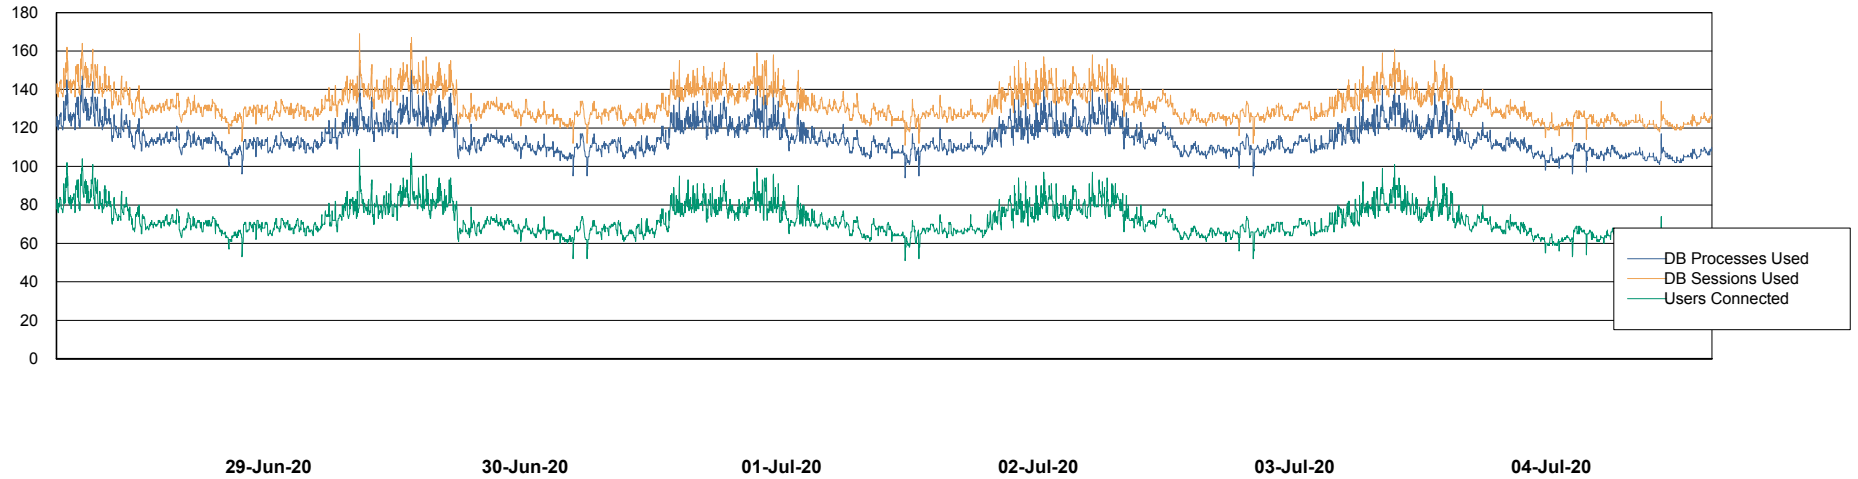

Database Performance LSS_ABSME_DB_LIODA4