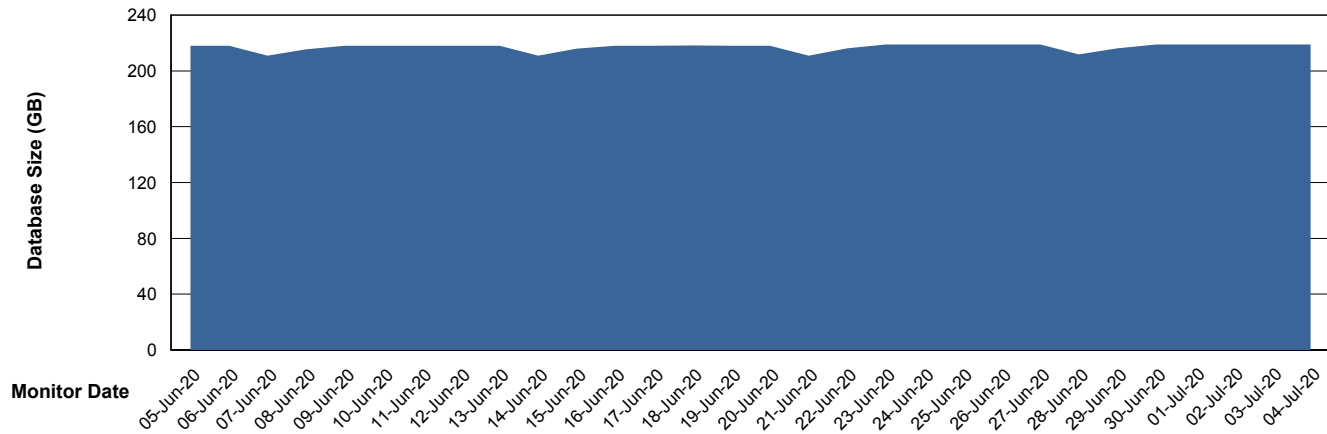

Customer LLG_Production
Database ID 53

Database Performance LLGDB_Standby

Weekly SLA Customer Report

Customer LLG_Production
Database ID 53

DATABASE SIZE LLGDB_BI02

Database growth over last month

DATABASE SIZE LLGDB_Production

Database growth over last month

Weekly SLA Customer Report

Customer LLG_Production
Database ID 53

Database Tablespace LLGDB_BI02

Date	Tablespace Name	Filesize (Gb)	Usedsize (Gb)	Percentage free
04-Jul-20	ABSDATA	100	41	59
	INDX	100	42	58
03-Jul-20	ABSDATA	100	41	59
	INDX	100	42	58
02-Jul-20	ABSDATA	100	41	59
	INDX	100	42	58
01-Jul-20	ABSDATA	100	41	59
	INDX	100	42	58
30-Jun-20	ABSDATA	100	41	59
	INDX	100	42	58
29-Jun-20	ABSDATA	100	41	59
	INDX	100	42	58
28-Jun-20	ABSDATA	100	41	59
	INDX	100	42	58