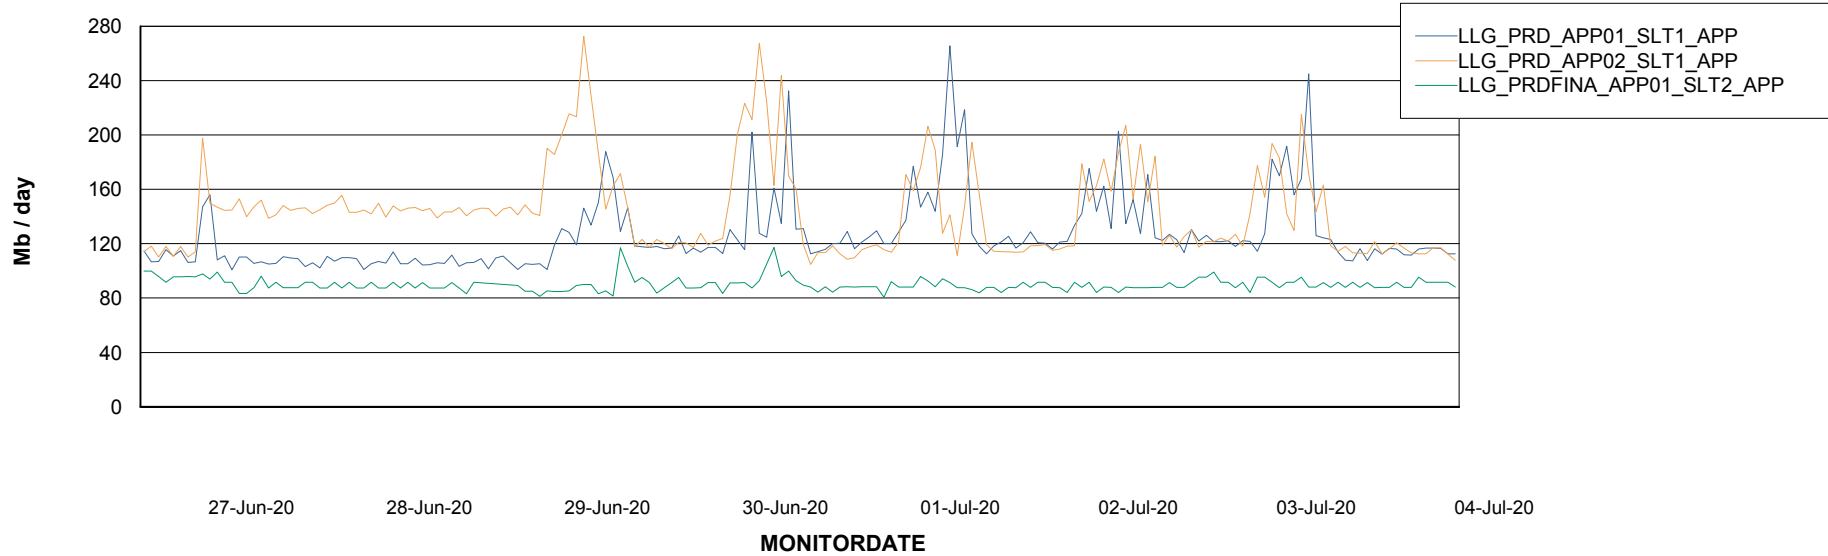

Database growth over last month

Weekly SLA Customer Report

Customer LLG_Production
Database ID 53

Database Tablespace LLGDB_BI02

Date	Tablespace Name	Filesize (Gb)	Usedsize (Gb)	Percentage free
04-Jul-20	ABSDATA	100	41	59
	INDX	100	42	58
03-Jul-20	ABSDATA	100	41	59
	INDX	100	42	58
02-Jul-20	ABSDATA	100	41	59
	INDX	100	42	58
01-Jul-20	ABSDATA	100	41	59
	INDX	100	42	58
30-Jun-20	ABSDATA	100	41	59
	INDX	100	42	58
29-Jun-20	ABSDATA	100	41	59
	INDX	100	42	58
28-Jun-20	ABSDATA	100	41	59
	INDX	100	42	58

Weekly SLA Customer Report

Customer LLG_Production
 Database ID 53

Database Tablespace		LLGDB_Production		
Date	Tablespace Name	Filesize (Gb)	Usedsize (Gb)	Percentage free
04-Jul-20	ABSDATA	108	86	20
	INDX	152	123	19
03-Jul-20	ABSDATA	108	86	20
	INDX	152	123	19
02-Jul-20	ABSDATA	108	86	20
	INDX	152	123	19
01-Jul-20	ABSDATA	108	86	20
	INDX	152	123	19
30-Jun-20	ABSDATA	108	86	20
	INDX	152	123	19
29-Jun-20	ABSDATA	108	86	20
	INDX	152	123	19
28-Jun-20	ABSDATA	108	86	20
	INDX	152	123	19

Weekly SLA Customer Report

Customer LLG_Production
Database ID 53

ABSSolute Application Server Services

Avg memory used per ABS Server Service

Weekly SLA Customer Report

Customer LLG_Production
Database ID 53