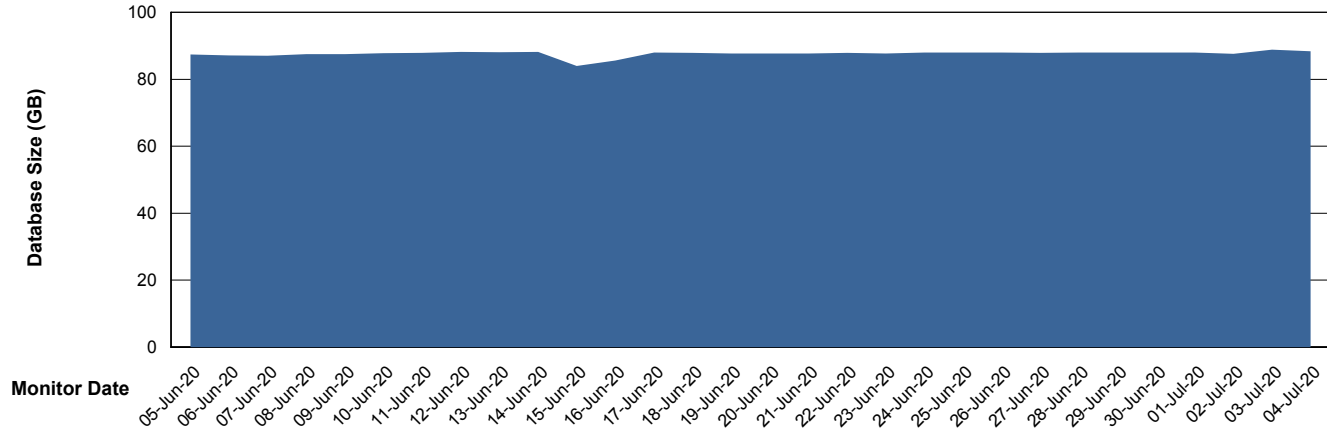

Customer LLG_Production
Database ID 53

Database Performance LLGDB_Standby

Weekly SLA Customer Report

Customer LLG_Production
Database ID 53

DATABASE SIZE LLGDB_BI02

Database growth over last month

DATABASE SIZE LLGDB_Production

Database growth over last month

Weekly SLA Customer Report

Customer LLG_Production
Database ID 53

Database Tablespace LLGDB_BI02

Date	Tablespace Name	Filesize (Gb)	Usedsize (Gb)	Percentage free
04-Jul-20	ABSDATA	100	41	59
	INDX	100	42	58
03-Jul-20	ABSDATA	100	41	59
	INDX	100	42	58
02-Jul-20	ABSDATA	100	41	59
	INDX	100	42	58
01-Jul-20	ABSDATA	100	41	59
	INDX	100	42	58
30-Jun-20	ABSDATA	100	41	59
	INDX	100	42	58
29-Jun-20	ABSDATA	100	41	59
	INDX	100	42	58
28-Jun-20	ABSDATA	100	41	59
	INDX	100	42	58