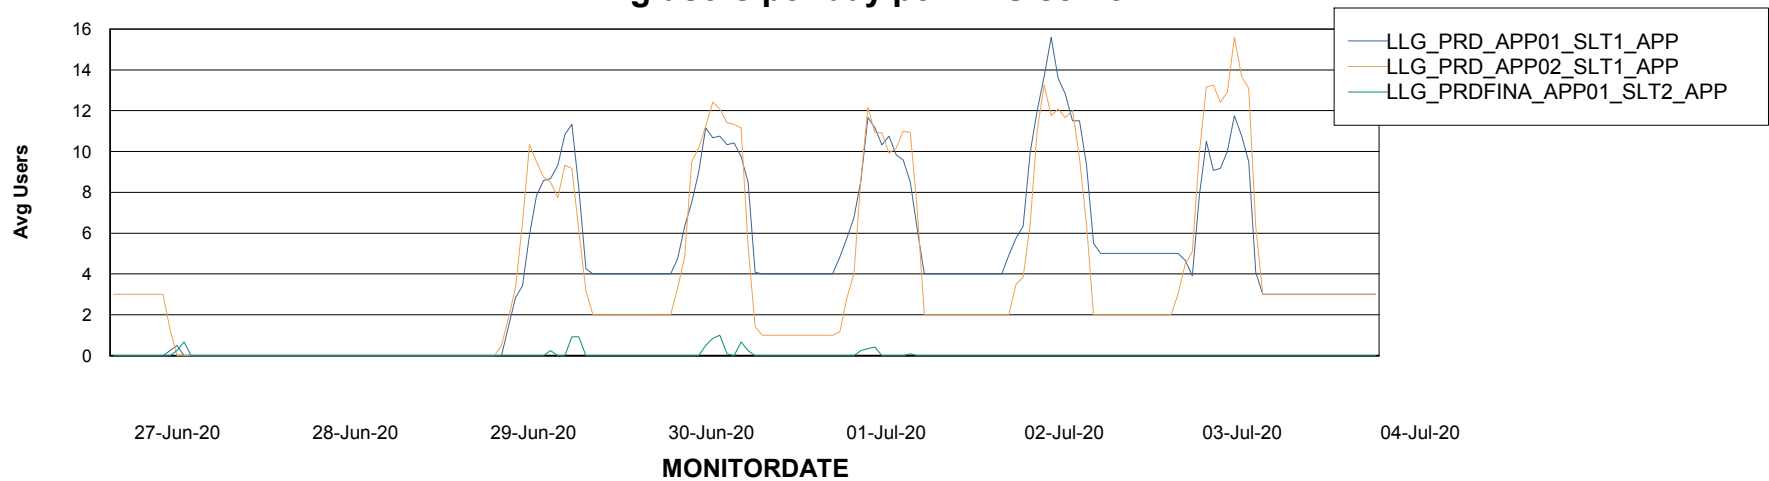

Avg users per day per ABS server