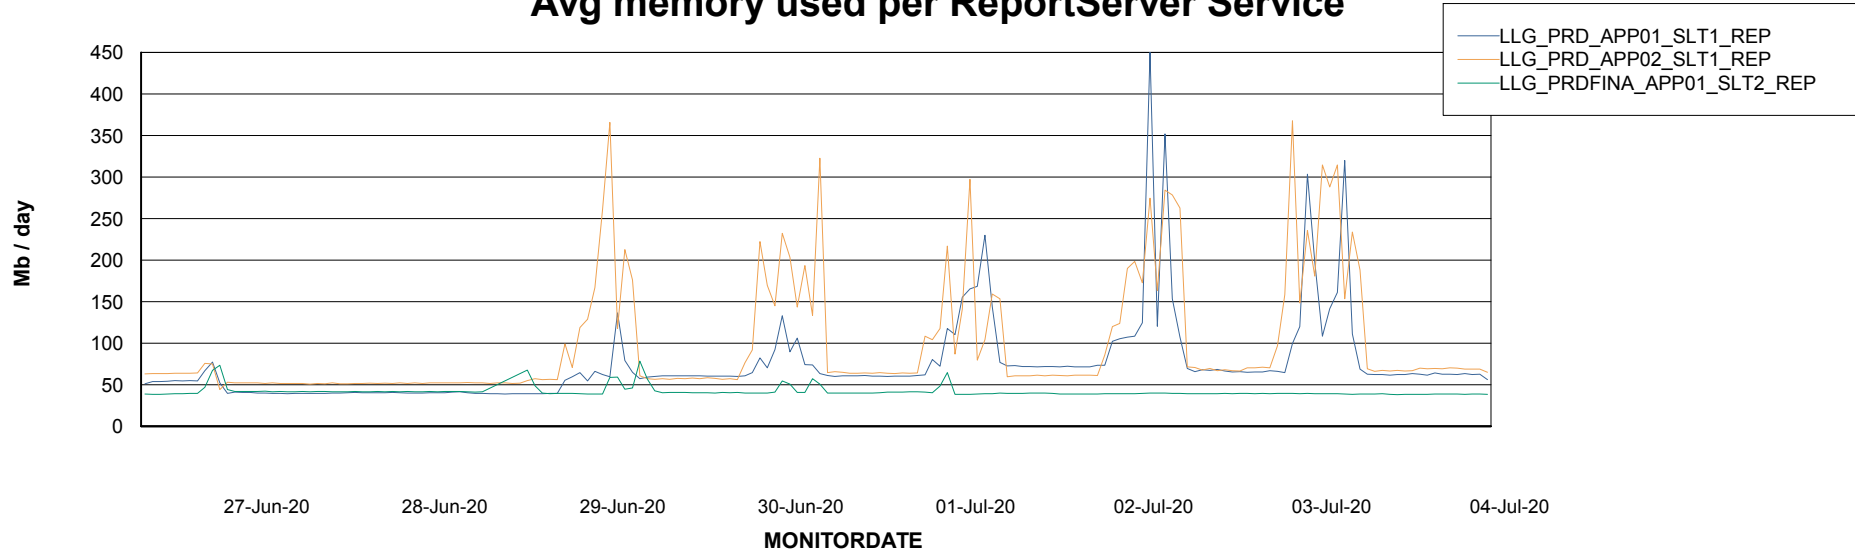

ABSSolute Application Server Services

Avg memory used per ReportServer Service