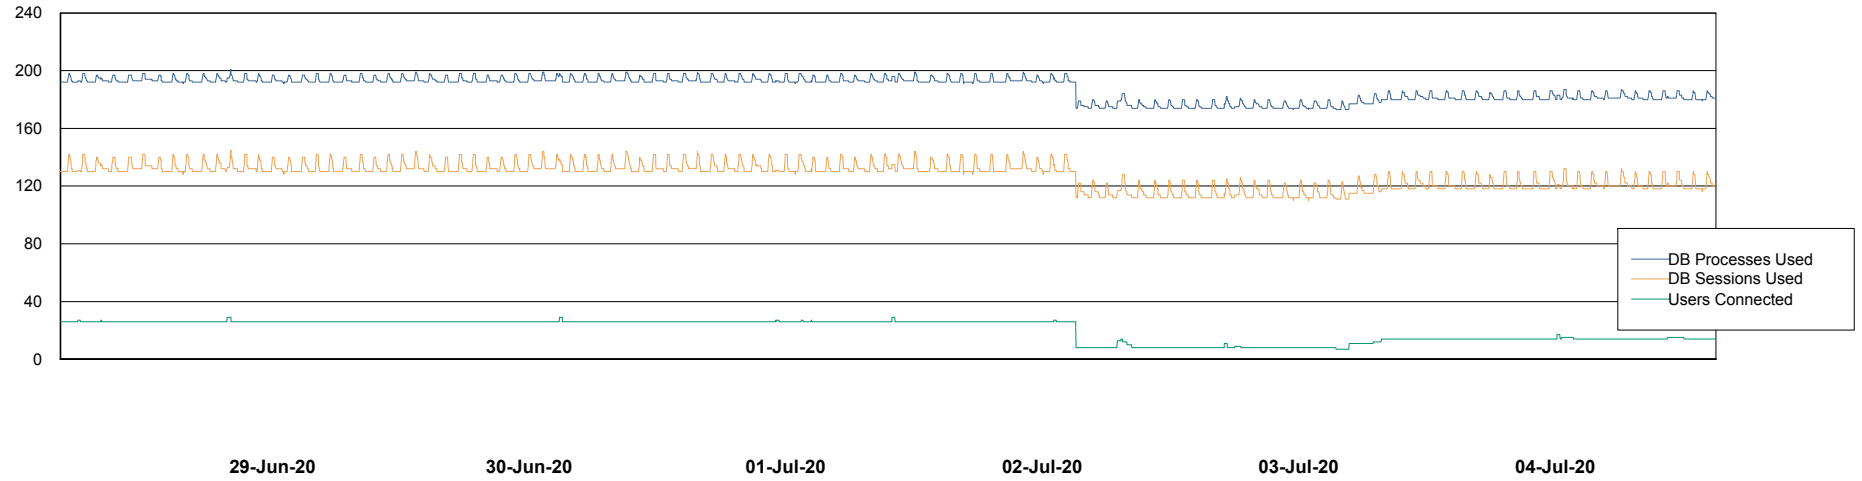

Database Performance LLGDB_Standby