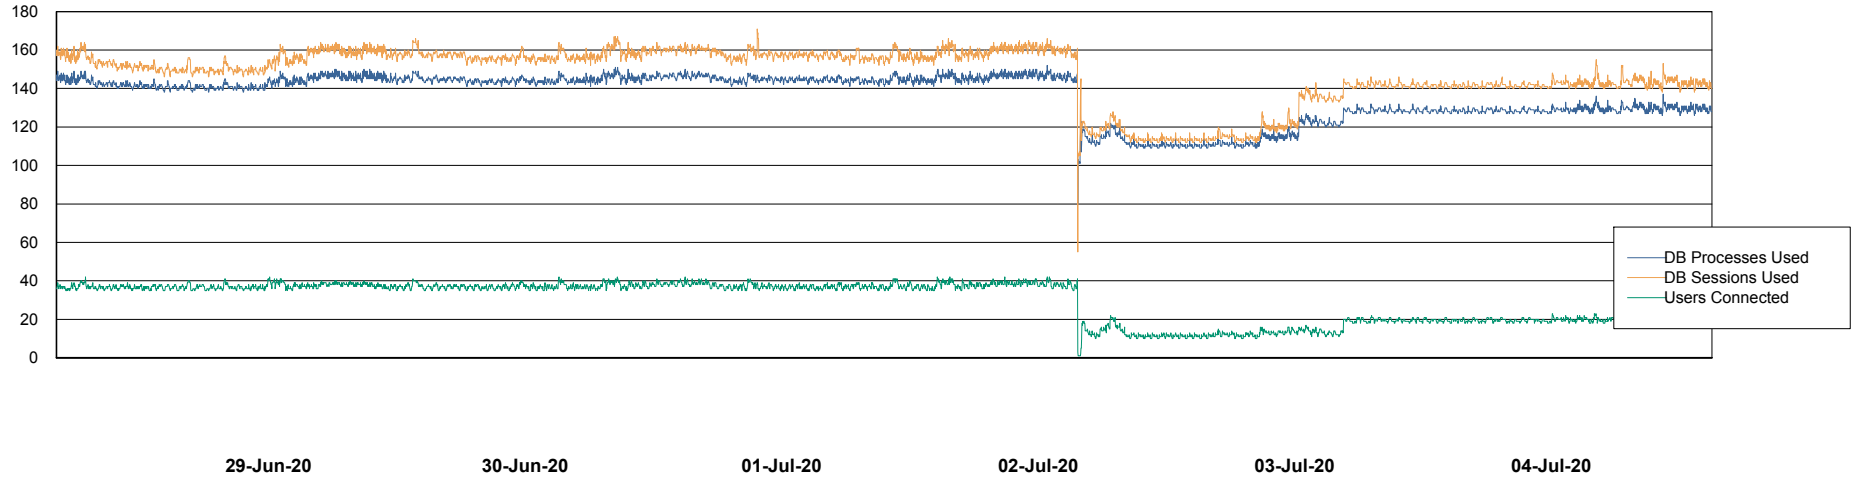

Database Performance LLGDB_BI02