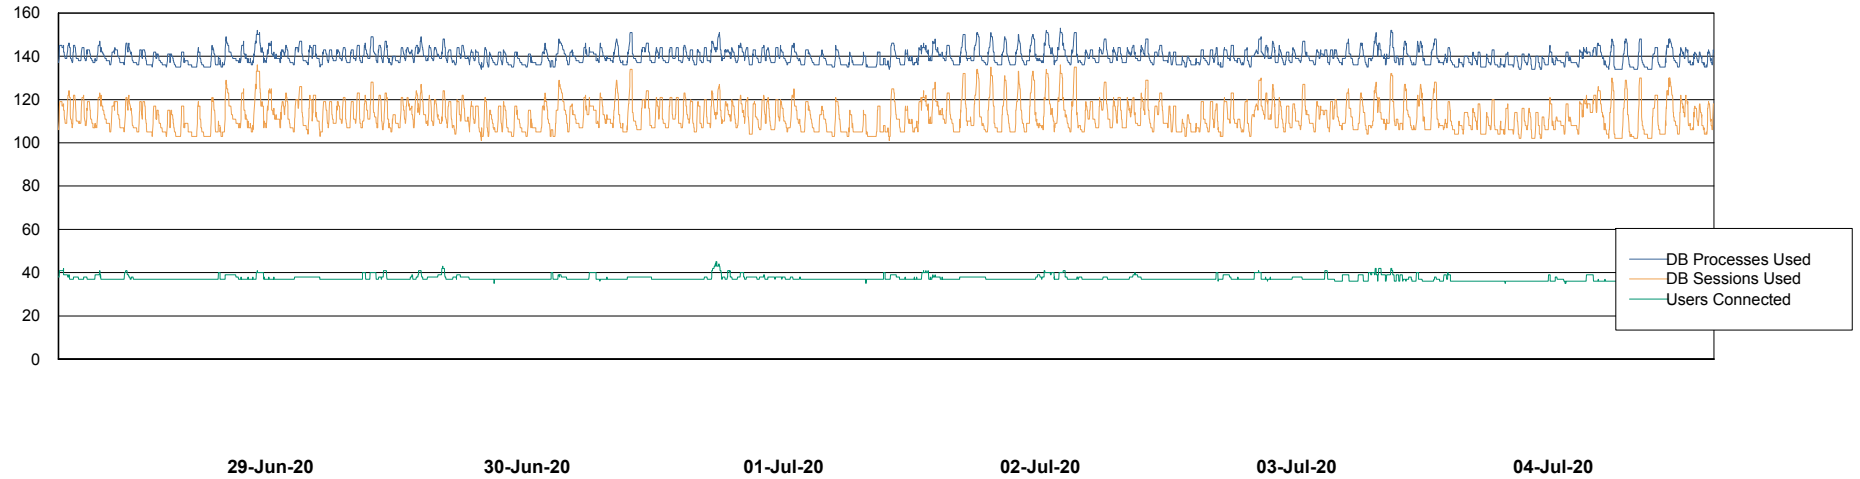

Weekly SLA Customer Report

Customer LLG_Production
Database ID 53

Database Performance LLGDB_BI02

Weekly SLA Customer Report

Customer LLG_Production
Database ID 53

Database Performance LLGDB_Production

Weekly SLA Customer Report