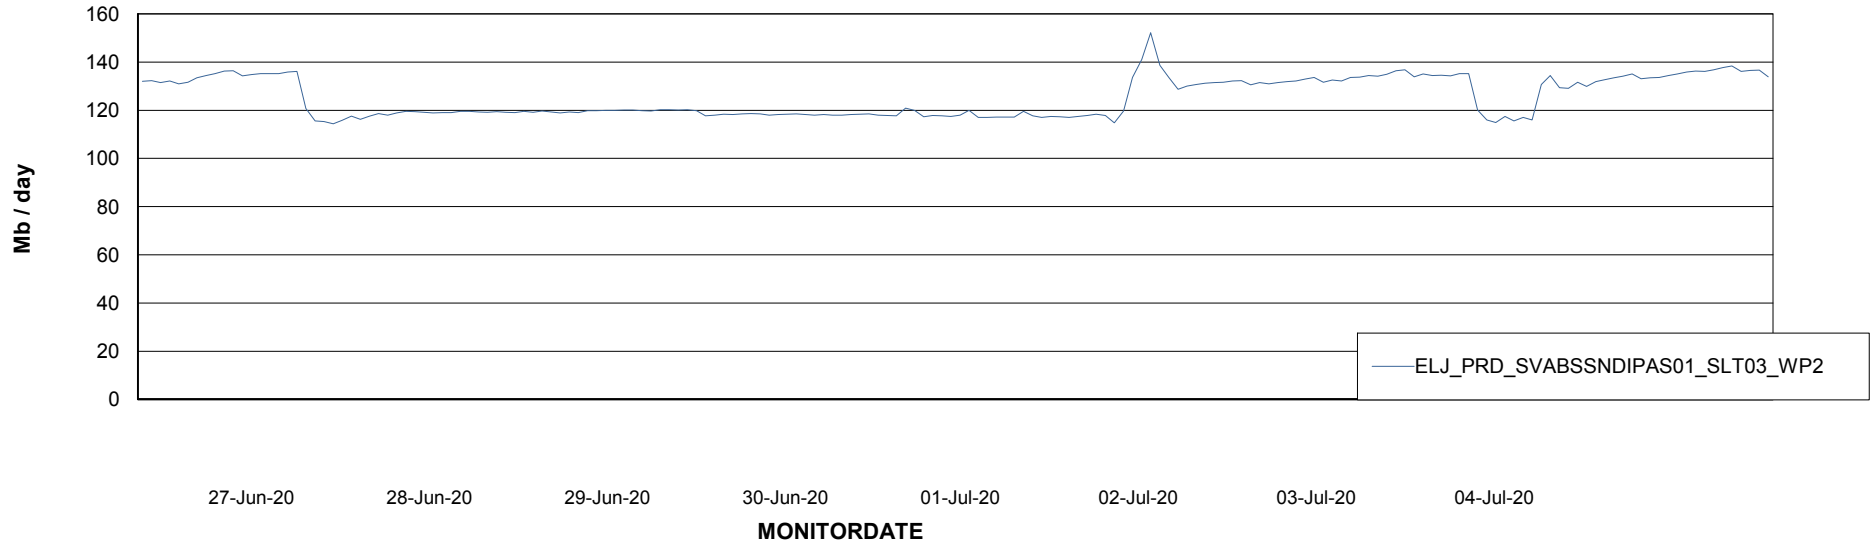

ABSSolute Web Component Services

Avg memory used per ABS Web component