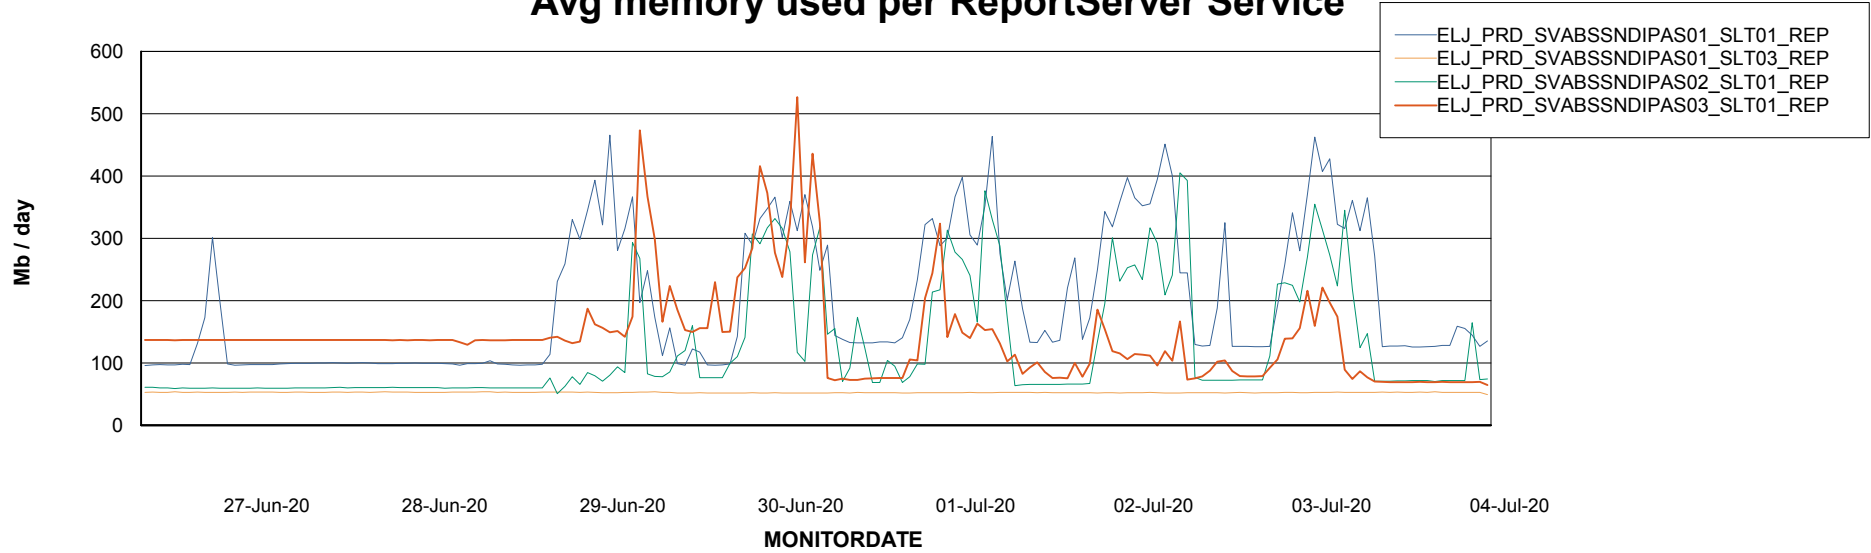

ABSSolute Application ReportServer Services

Avg memory used per ReportServer Service