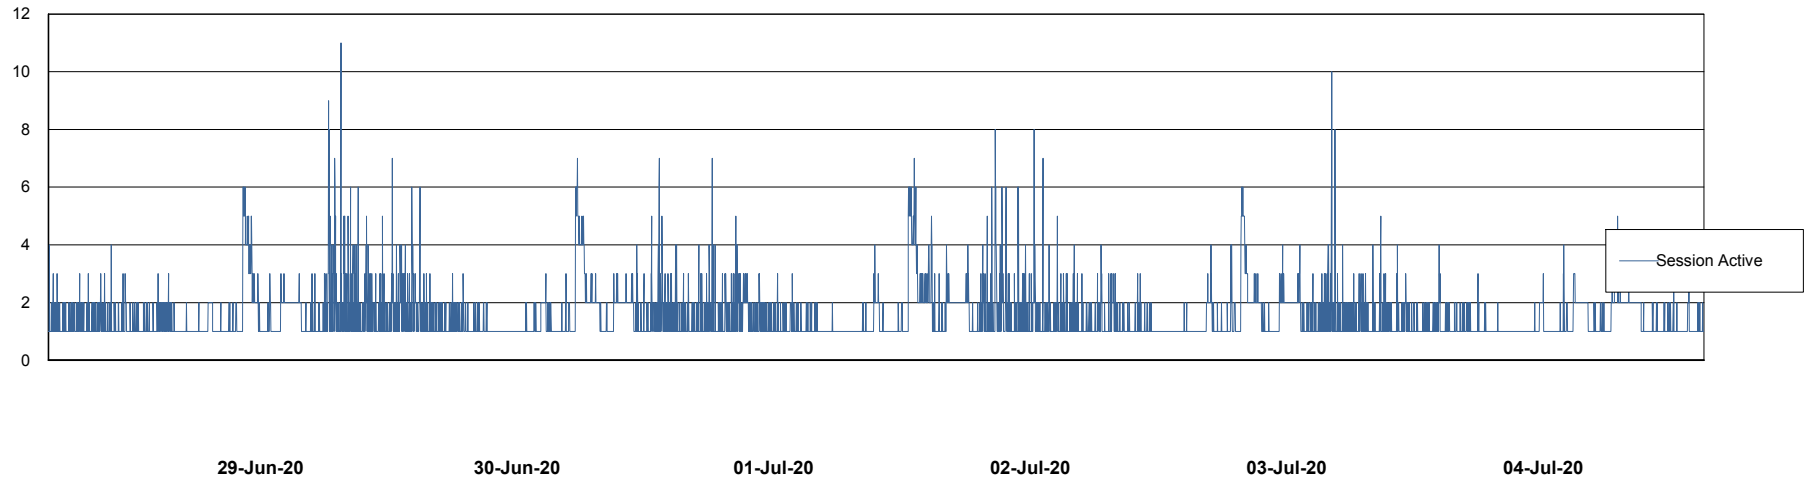

Database Performance ELJDB_Production