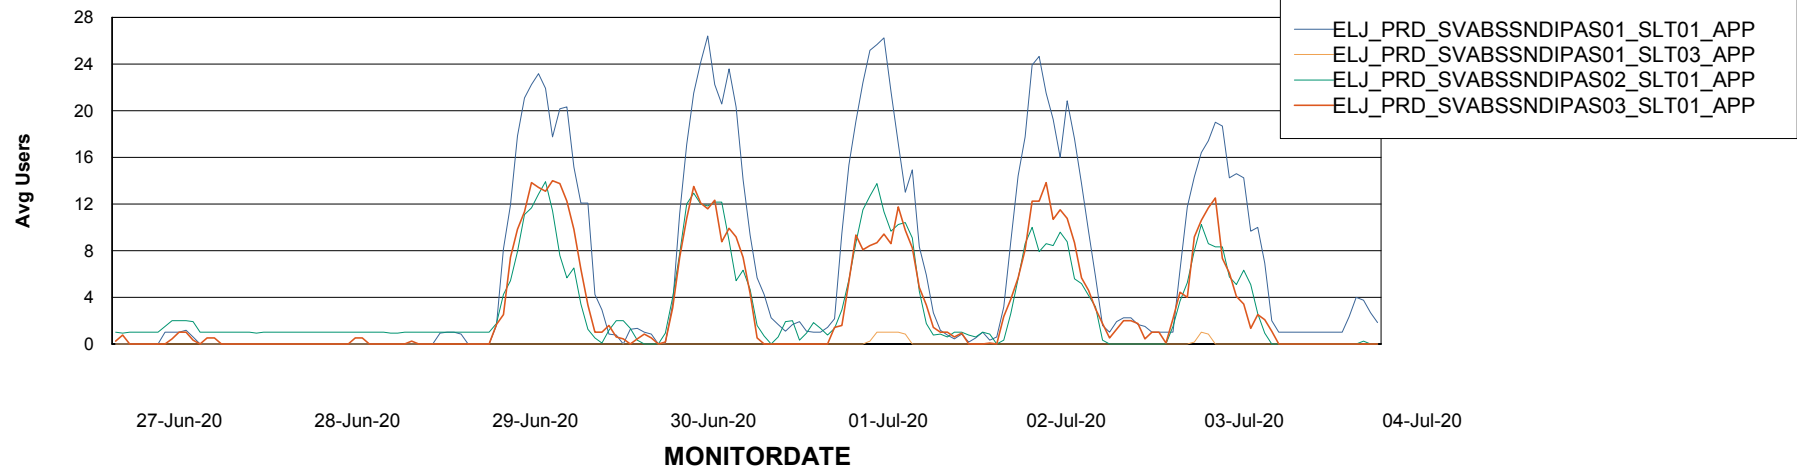

Avg users per day per ABS server