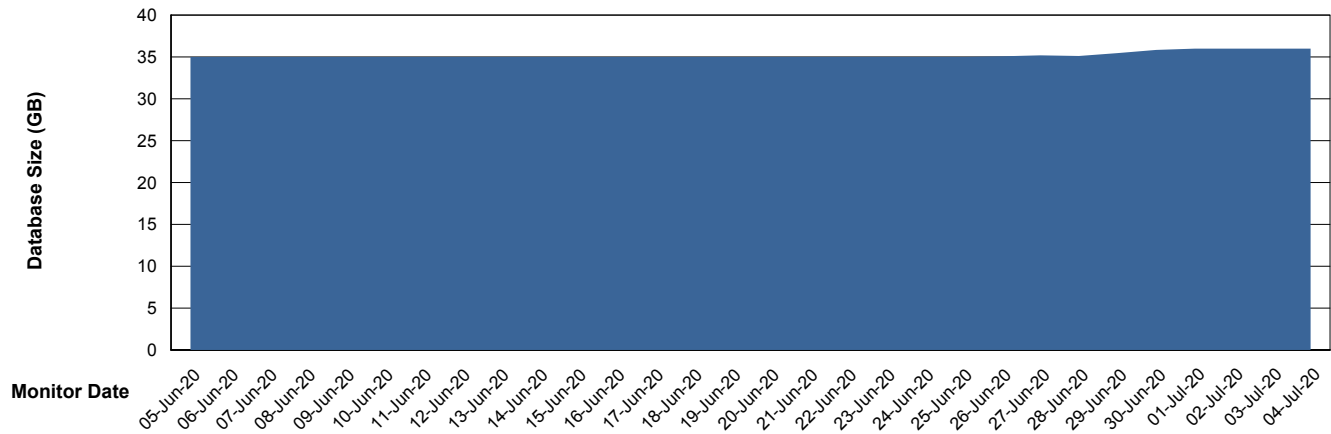

DATABASE SIZE ELJDB_Production

Database growth over last month