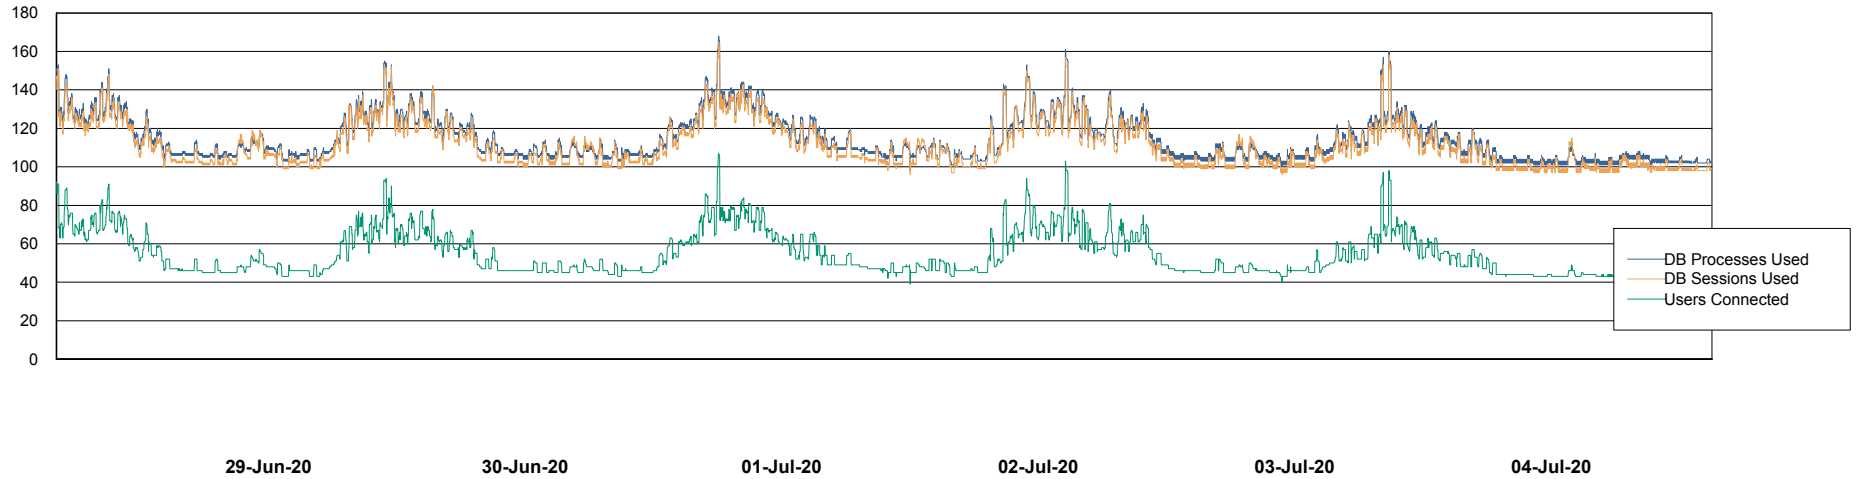

Database Performance ELJDB_Production