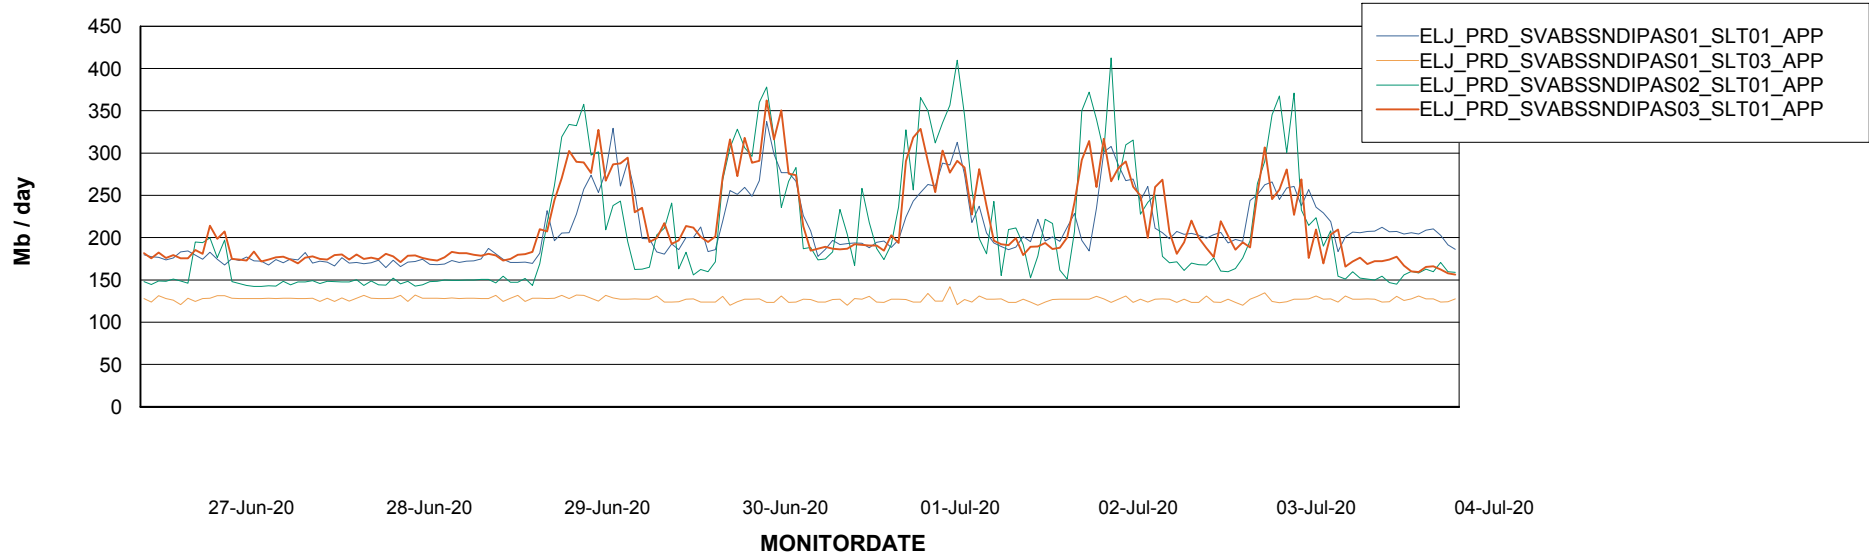

ABSSolute Application Server Services

Avg memory used per ABS Server Service