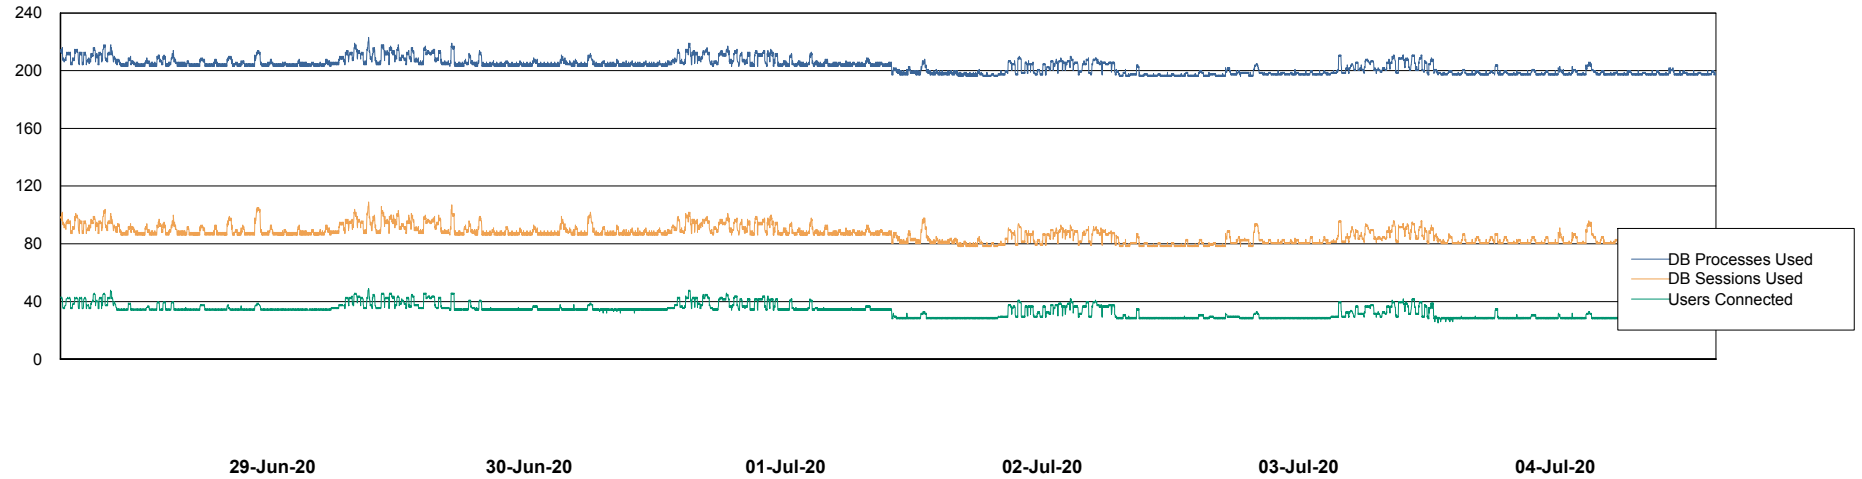

Database Performance ECLDB_Production