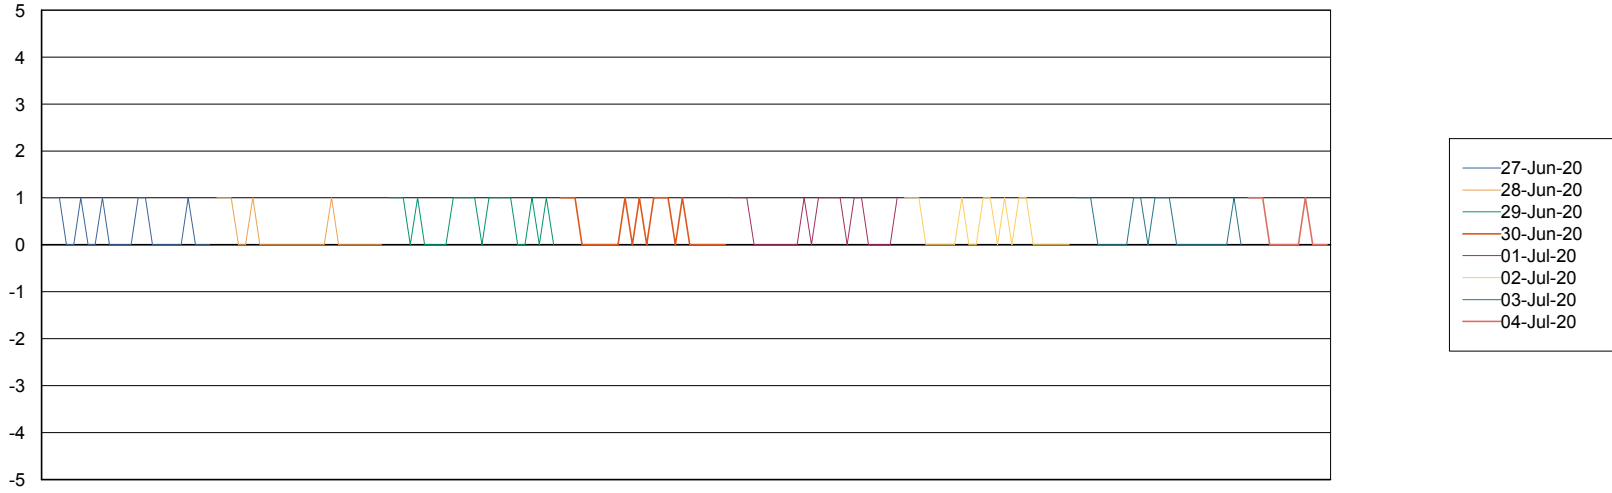

Recovery lag for last 7 days