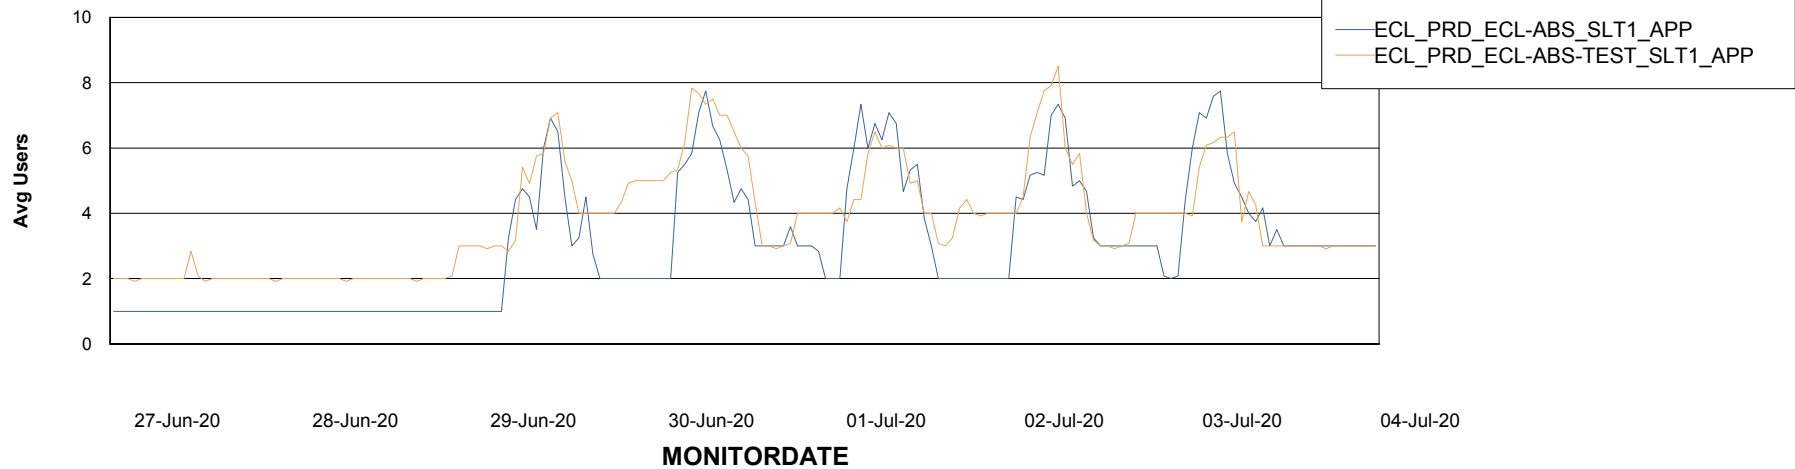

Avg users per day per ABS server