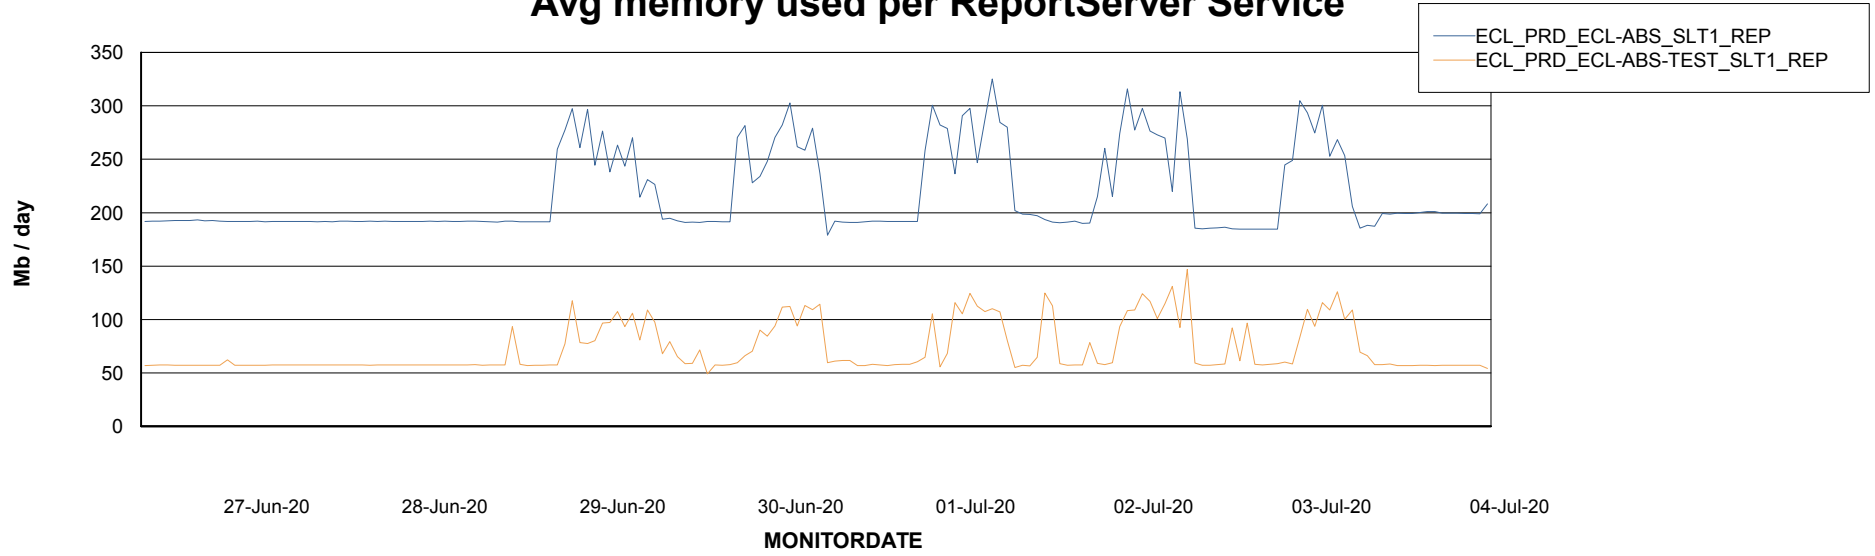

ABSSolute Application ReportServer Services

Avg memory used per ReportServer Service