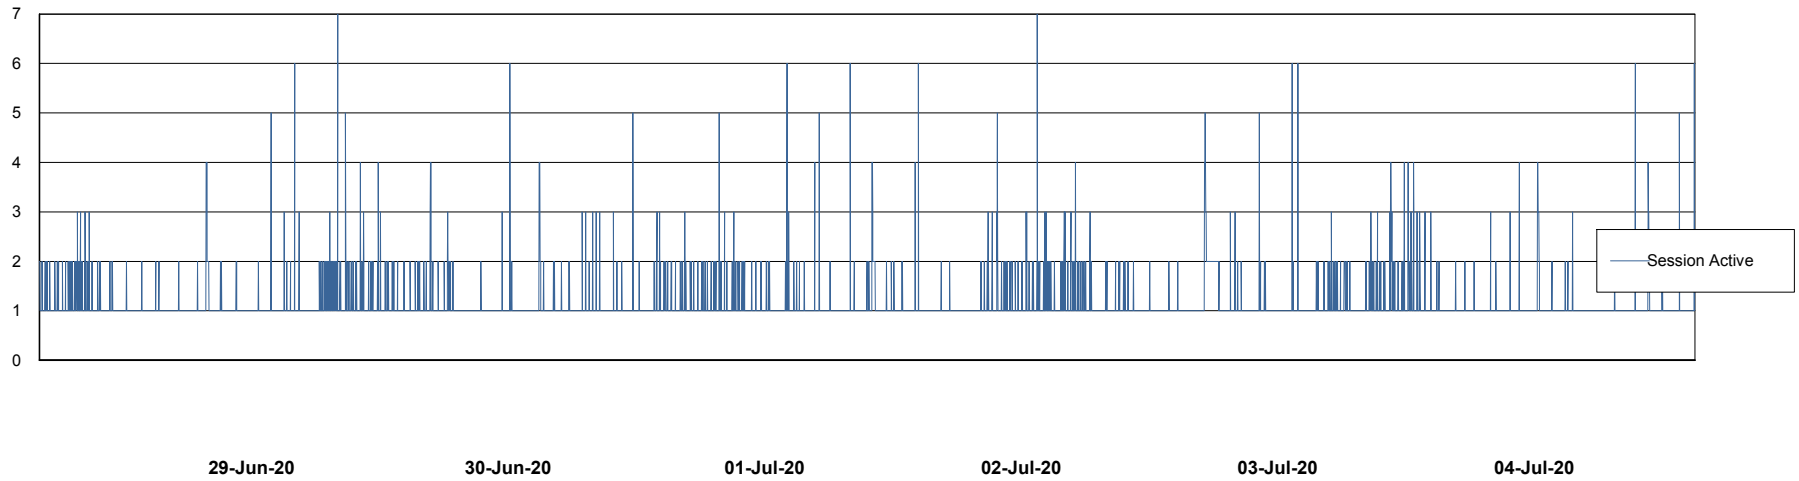

Database Performance ECLDB_Production