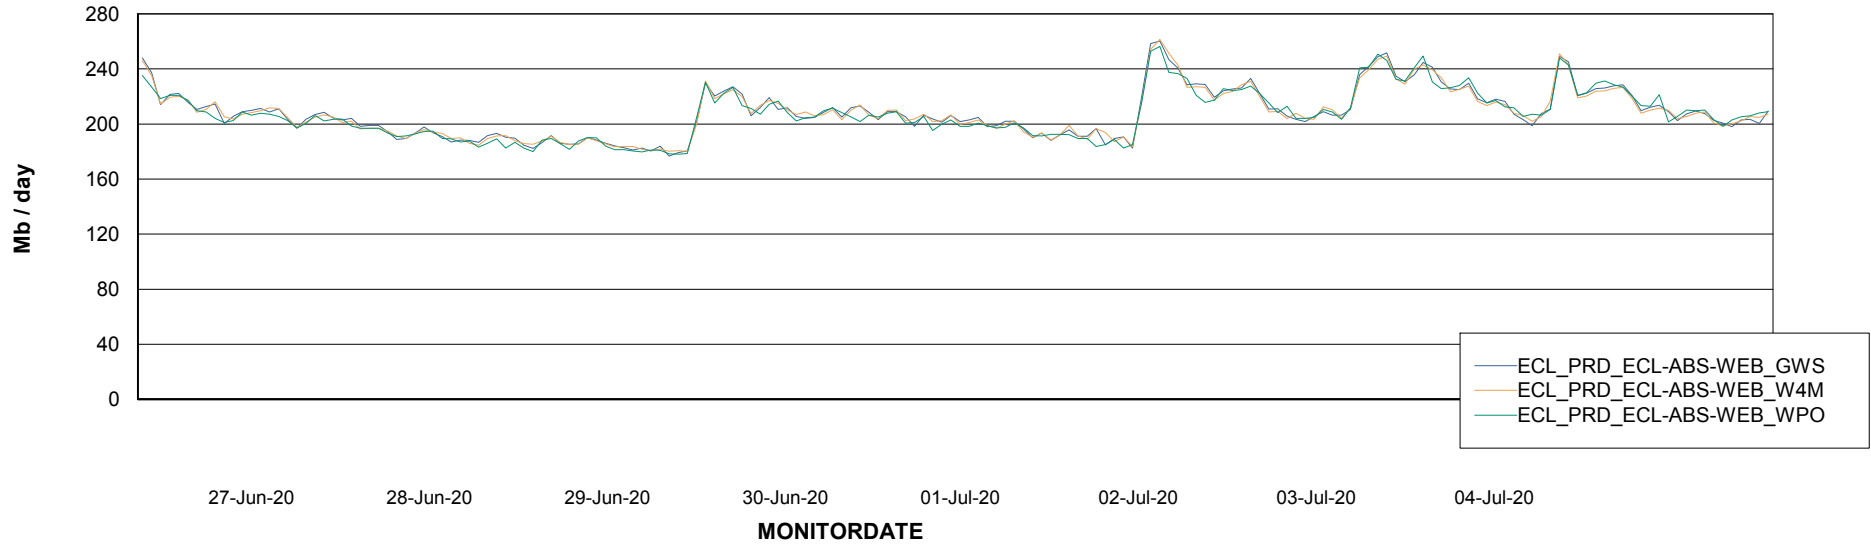

ABSSolute Web Component Services

Avg memory used per ABS Web component