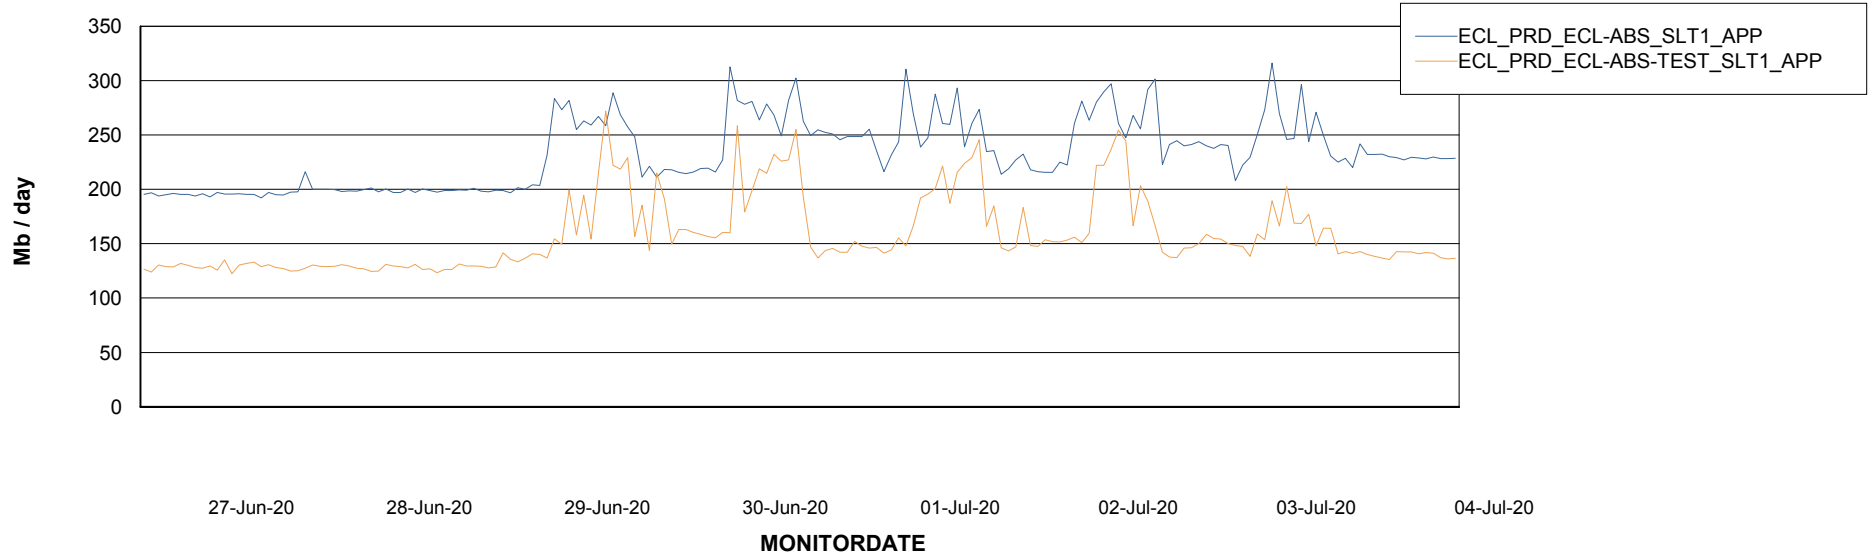

ABSSolute Application Server Services

Avg memory used per ABS Server Service