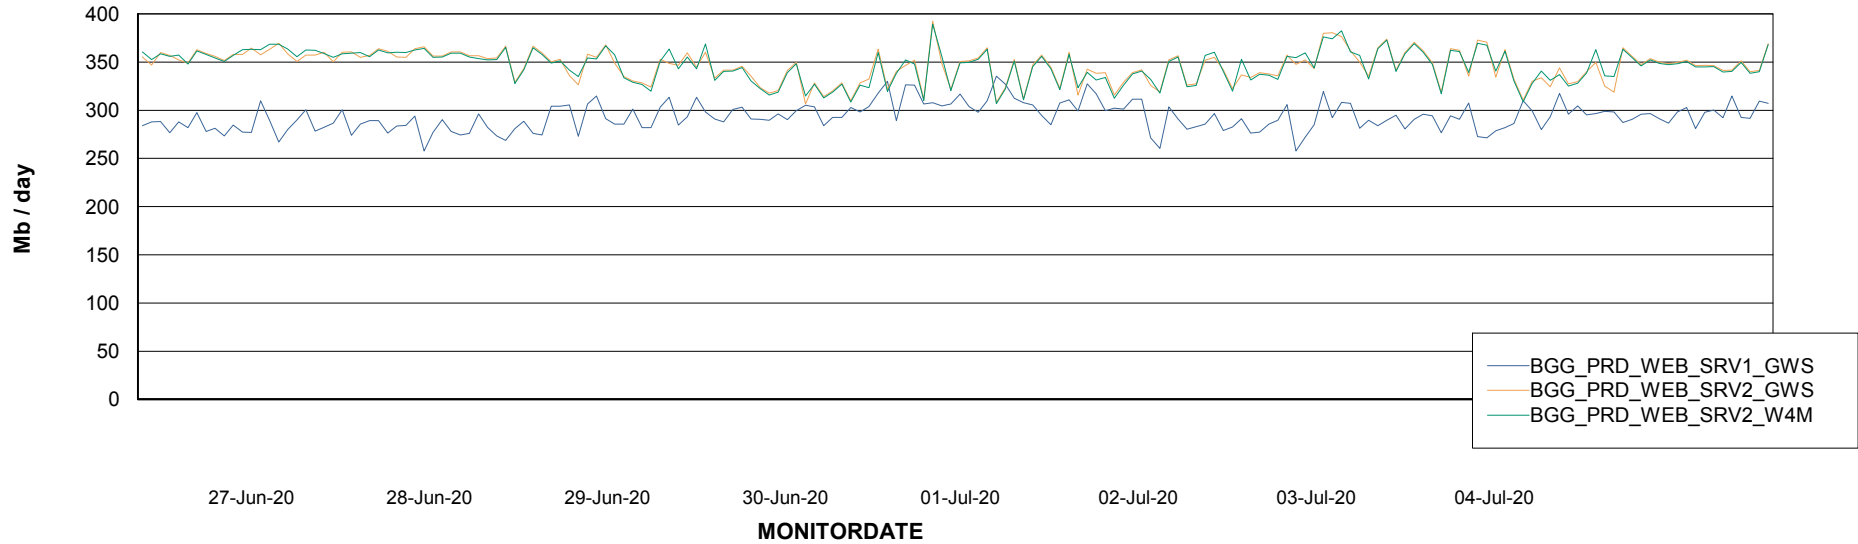

ABSSolute Web Component Services

Avg memory used per ABS Web component