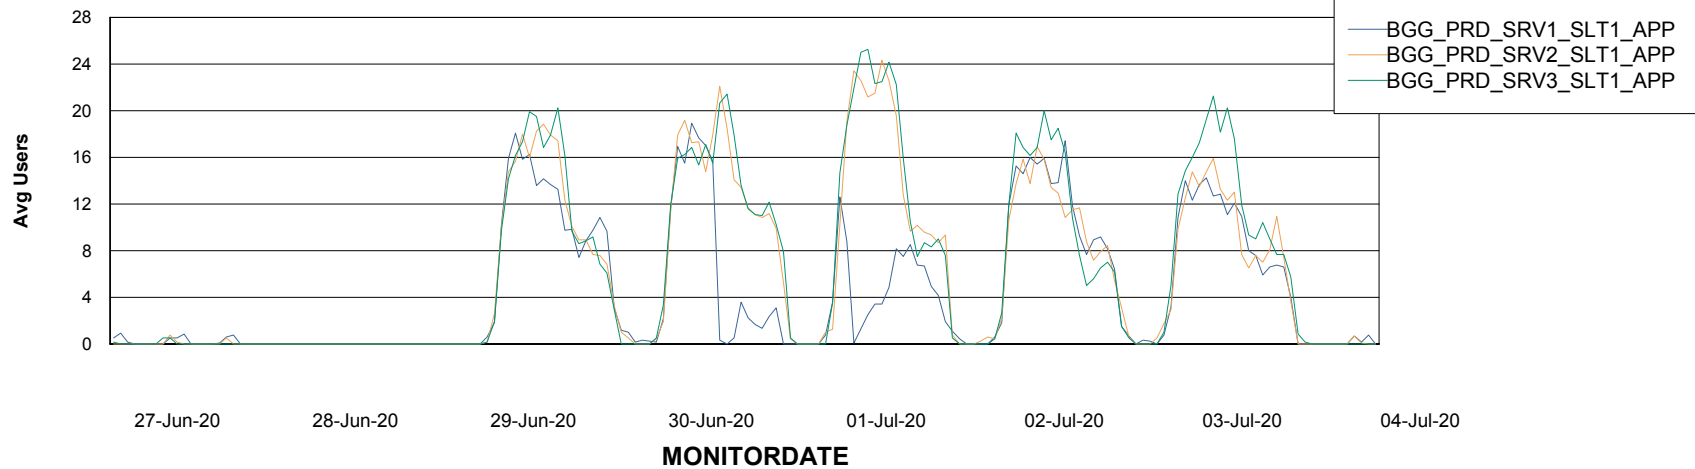

Avg users per day per ABS server