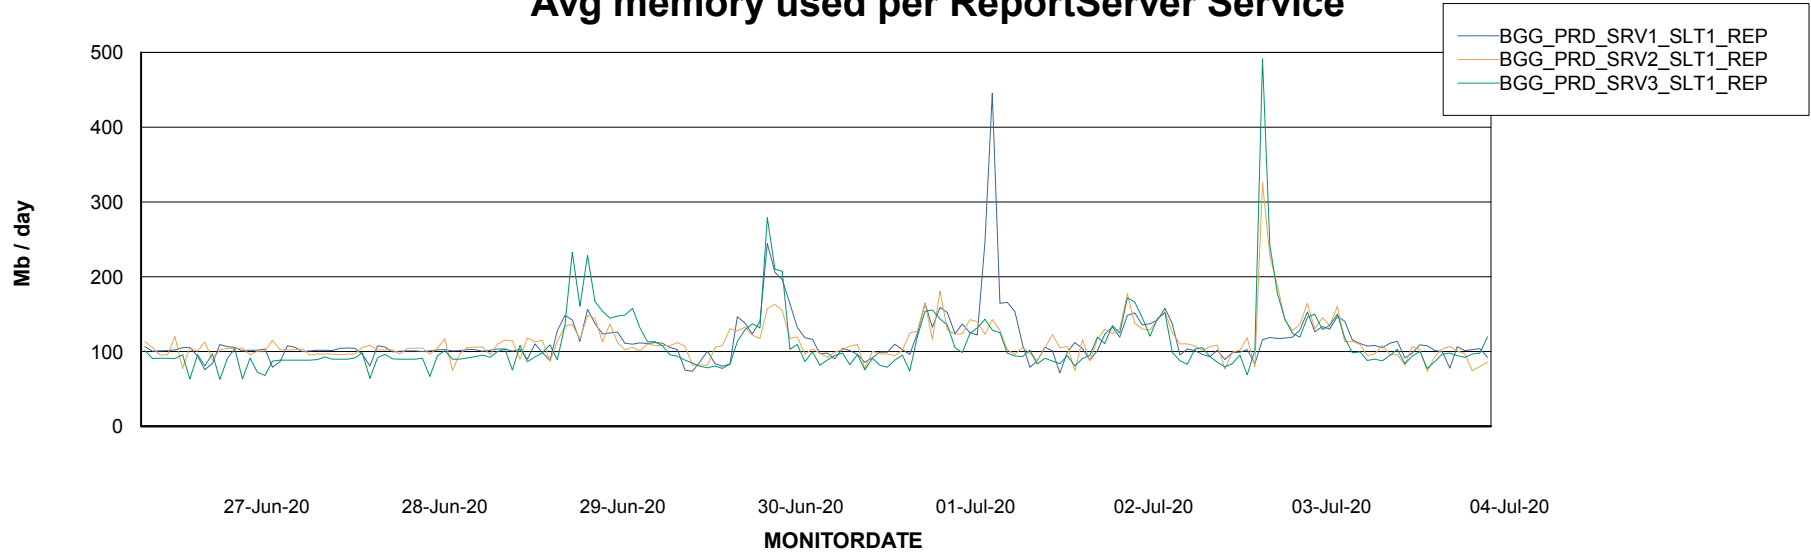

ABSSolute Application ReportServer Services

Avg memory used per ReportServer Service