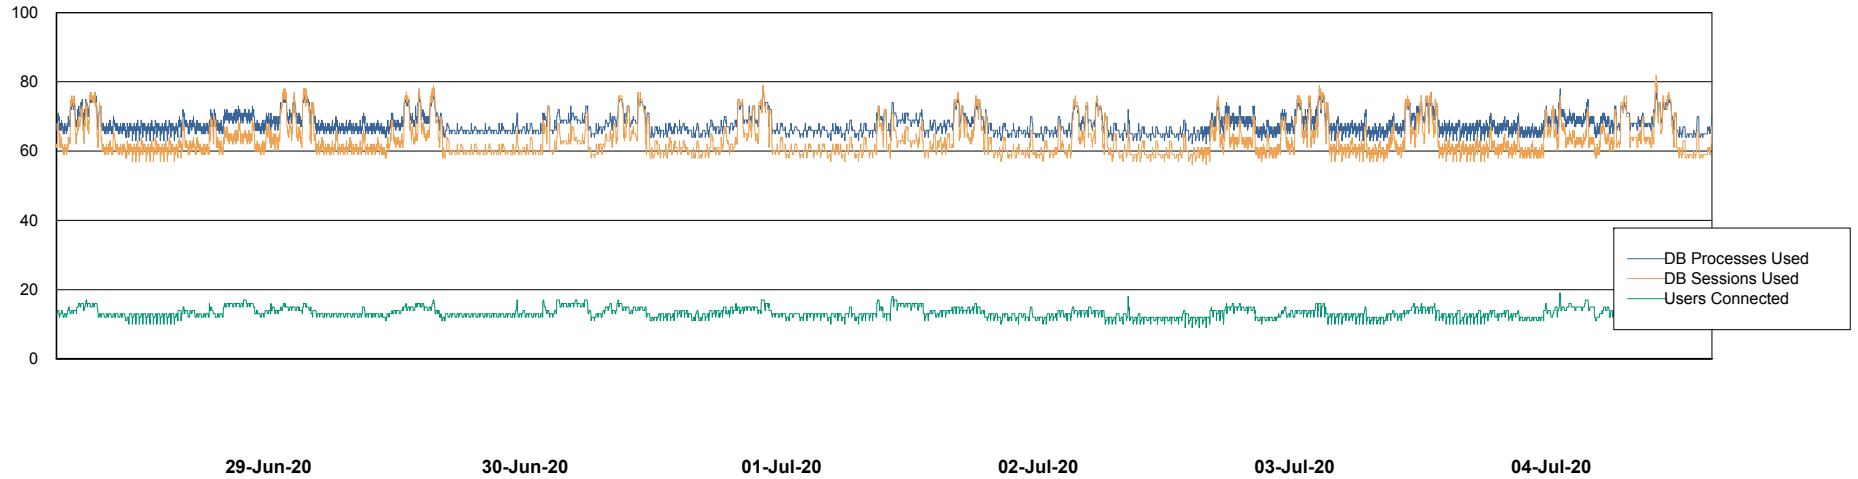

Database Performance BGGDB_BI