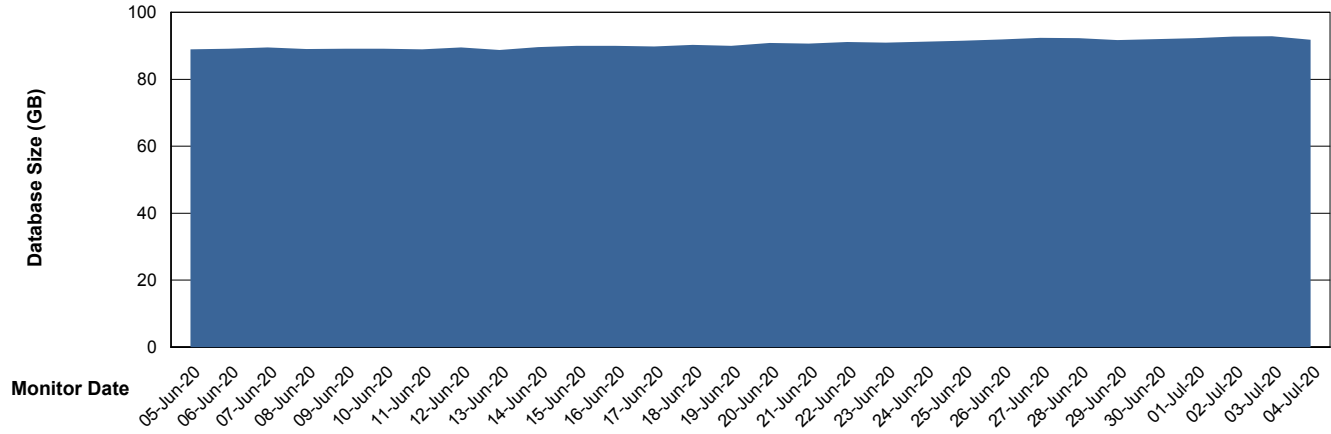

DATABASE SIZE BGGDB_BI

Database growth over last month