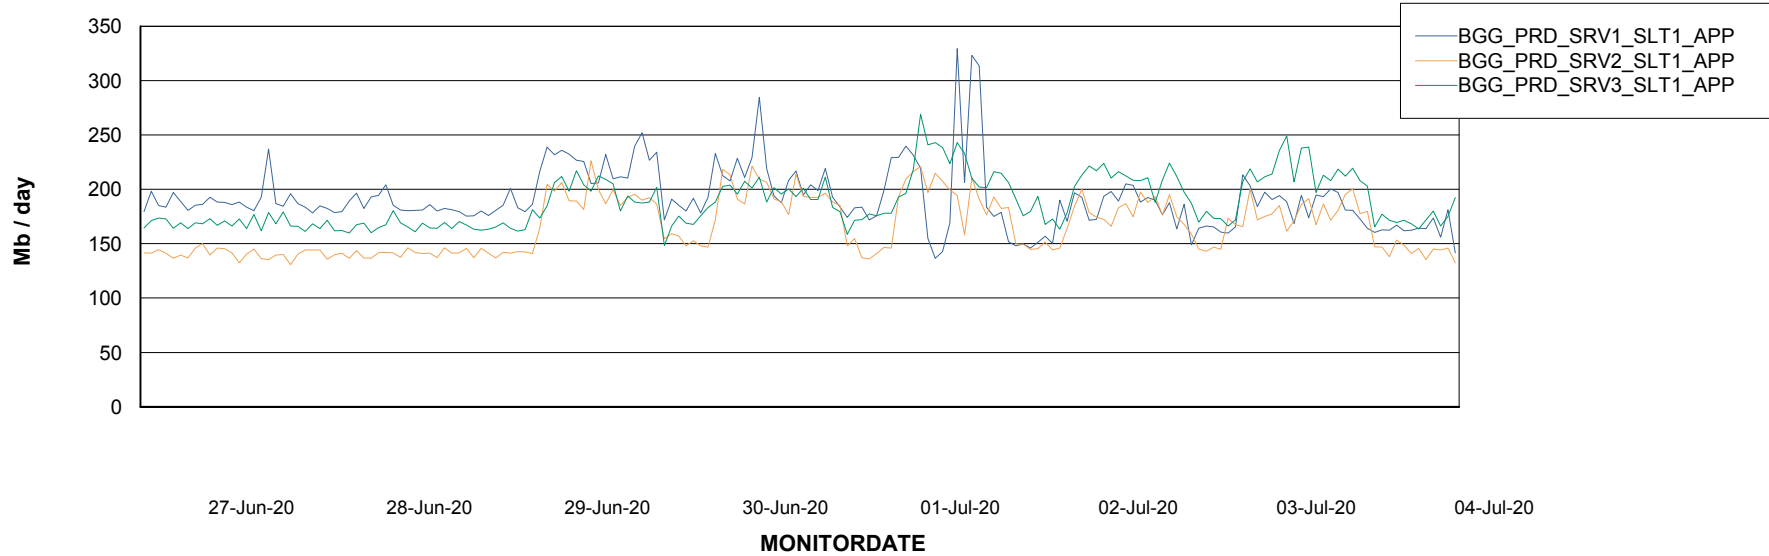

ABSSolute Application Server Services

Avg memory used per ABS Server Service