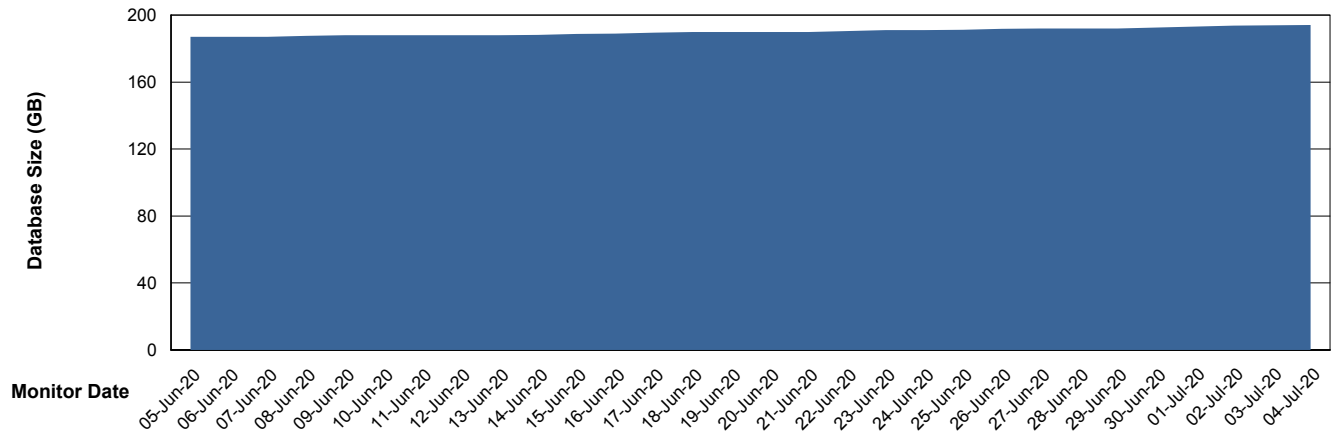

DATABASE SIZE BGGDB_Production

Database growth over last month