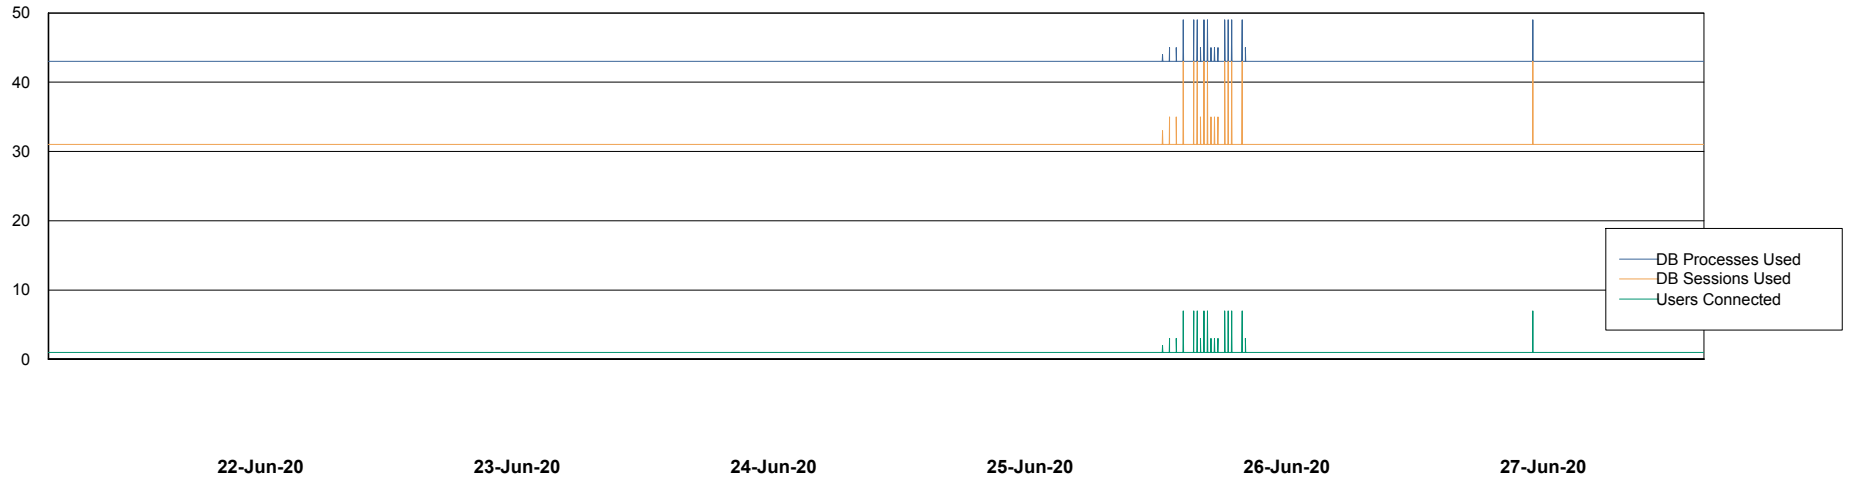

Weekly SLA Customer Report

Customer WBL_Production
Database ID 40

Database Performance WBLDB_Production

Weekly SLA Customer Report

Customer WBL_Production
Database ID 40

Database Performance WBLDB_Standby

Weekly SLA Customer Report

Customer WBL_Production
 Database ID 40

DATABASE SIZE WBLDB_Production

Database growth over last month

Database Tablespace WBLDB_Production

Date	Tablespace Name	Filesize (Gb)	Usedsize (Gb)	Percentage free
27-Jun-20	ABSDATA	9	7	22
27-Jun-20	INDX	12	9	25
26-Jun-20	ABSDATA	9	7	22
26-Jun-20	INDX	12	9	25
25-Jun-20	ABSDATA	9	7	22
25-Jun-20	INDX	12	9	25
24-Jun-20	ABSDATA	9	7	22
24-Jun-20	INDX	12	9	25
23-Jun-20	ABSDATA	9	7	22
23-Jun-20	INDX	12	9	25
22-Jun-20	ABSDATA	9	7	22
22-Jun-20	INDX	12	9	25
21-Jun-20	ABSDATA	9	7	22
21-Jun-20	INDX	12	9	25