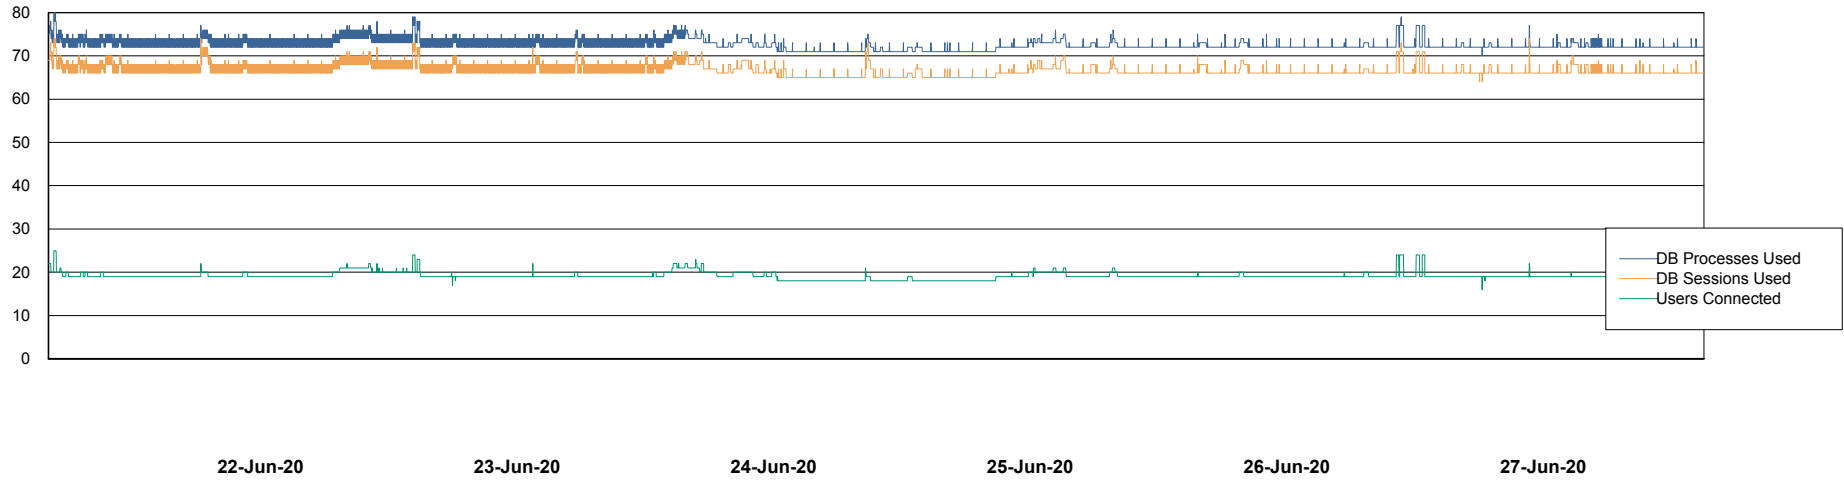

Harddisk Usage WBL_PRD_ORACLE2

	Free disk space on c: (%)	Total disk space on c: (Gb)	Free disk space on d: (%)	Total disk space on d: (Gb)	Free disk space on e: (%)	Total disk space on e: (Gb)	Free disk space on f: (%)	Total disk space on f: (Gb)
27-Jun-20	73	120	87	200	87	200	96	200
26-Jun-20	73	120	87	200	87	200	96	200
25-Jun-20	73	120	87	200	87	200	96	200
24-Jun-20	73	120	87	200	87	200	96	200
23-Jun-20	73	120	87	200	87	200	96	200
22-Jun-20	73	120	87	200	87	200	96	200
21-Jun-20	73	120	87	200	87	200	96	200

Weekly SLA Customer Report

Customer WBL_Production
Database ID 40

Database Performance WBLDB_Production

Weekly SLA Customer Report

Customer WBL_Production
Database ID 40

Database Performance WBLDB_Standby

Weekly SLA Customer Report