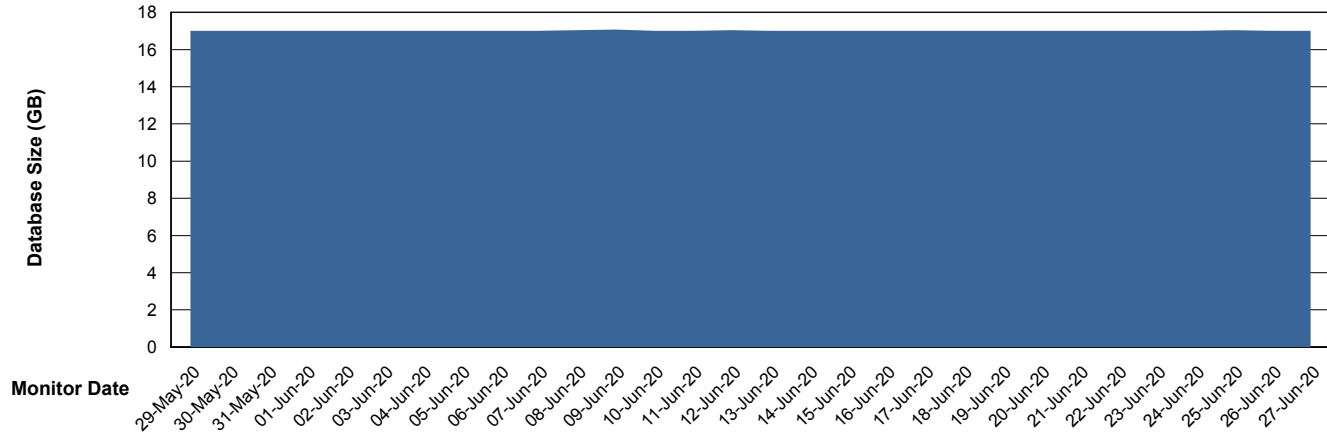

Weekly SLA Customer Report

Customer WBL_Production
Database ID 40

Database Performance WBLDB_Production

Weekly SLA Customer Report

Customer WBL_Production
Database ID 40

Database Performance WBLDB_Standby

Weekly SLA Customer Report

Customer WBL_Production
 Database ID 40

DATABASE SIZE WBLDB_Production

Database growth over last month

Database Tablespace WBLDB_Production

Date	Tablespace Name	Filesize (Gb)	Usedsize (Gb)	Percentage free
27-Jun-20	ABSDATA	9	7	22
27-Jun-20	INDX	12	9	25
26-Jun-20	ABSDATA	9	7	22
26-Jun-20	INDX	12	9	25
25-Jun-20	ABSDATA	9	7	22
25-Jun-20	INDX	12	9	25
24-Jun-20	ABSDATA	9	7	22
24-Jun-20	INDX	12	9	25
23-Jun-20	ABSDATA	9	7	22
23-Jun-20	INDX	12	9	25
22-Jun-20	ABSDATA	9	7	22
22-Jun-20	INDX	12	9	25
21-Jun-20	ABSDATA	9	7	22
21-Jun-20	INDX	12	9	25