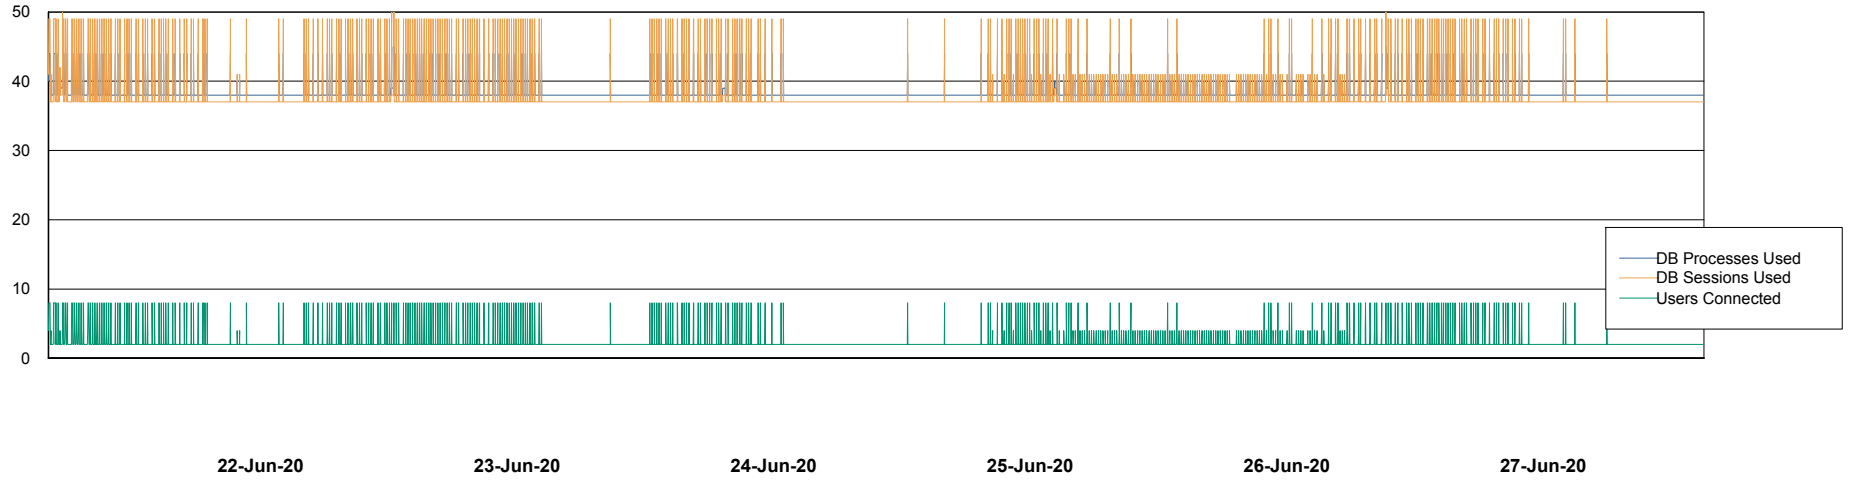

Weekly SLA Customer Report

Customer VOS_Production
Database ID 68

Database Performance VOSBIDB_Production

Weekly SLA Customer Report

Customer VOS_Production
Database ID 68

Database Performance VOSDB_Production

Weekly SLA Customer Report

Customer VOS_Production
Database ID 68

Database Performance VOSDB_Standby

Weekly SLA Customer Report

Customer VOS_Production
Database ID 68

DATABASE SIZE VOSBIDB_Production

Database growth over last month