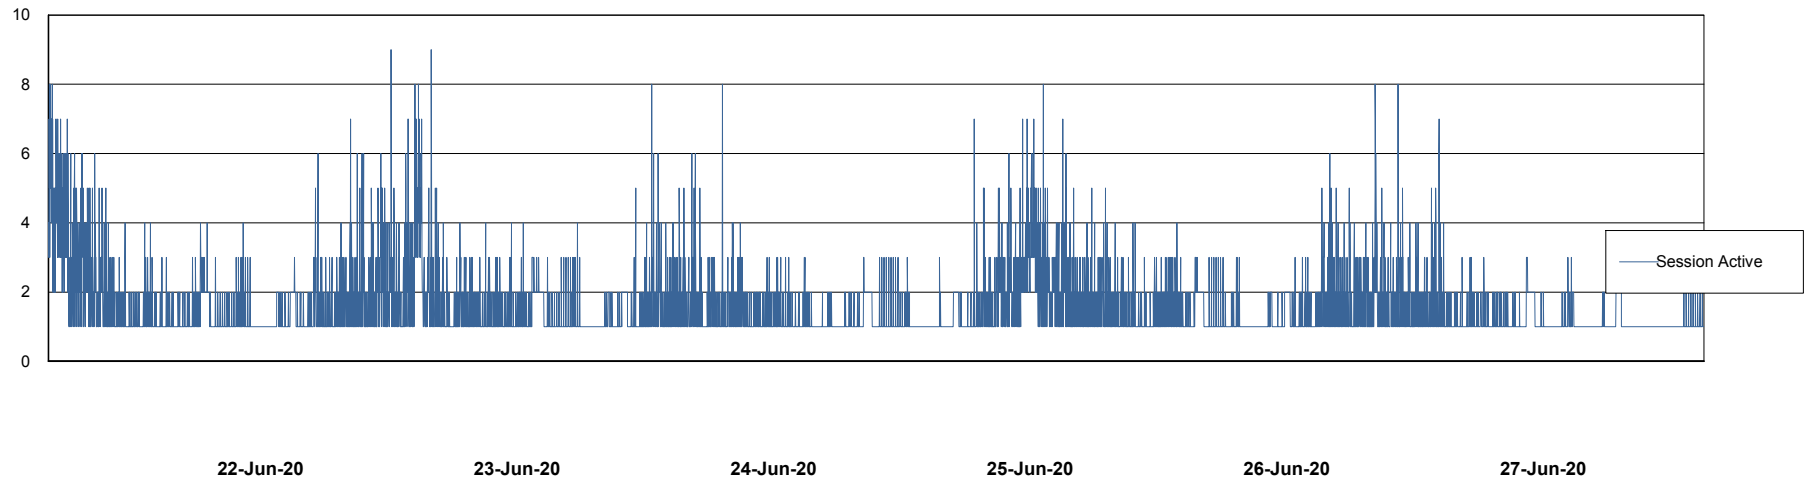

Weekly SLA Customer Report

Customer VOS_Production
Database ID 68

Database Performance VOSBIDB_Production

Weekly SLA Customer Report

Customer VOS_Production
Database ID 68

Database Performance VOSDB_Production

Weekly SLA Customer Report

Customer VOS_Production
Database ID 68

Database Performance VOSDB_Standby

Weekly SLA Customer Report

Customer VOS_Production
Database ID 68

DATABASE SIZE VOSBIDB_Production

Database growth over last month