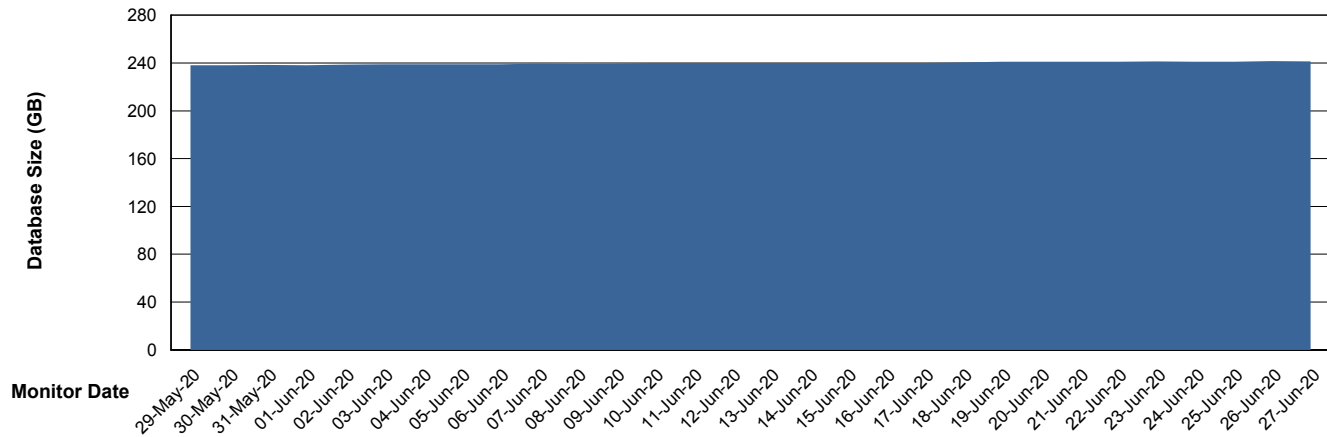

DATABASE SIZE VOSDB_Production

Database growth over last month