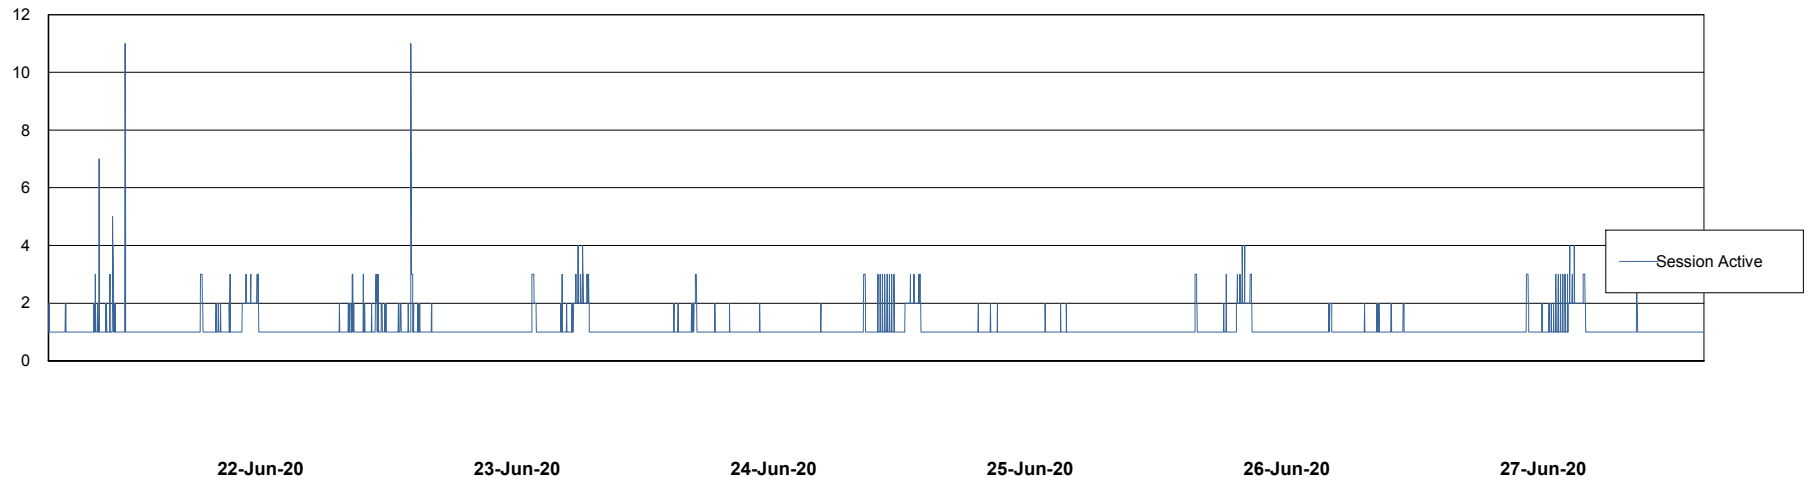

Harddisk Usage VOS_ABSWEB2

	Free disk space on / (%)	Total disk space on / (Gb)	Used disk space on / (Gb)	Total disk space on /home (Gb)	Used disk space on /home (Gb)	Free disk space on /opt (%)	Total disk space on /opt (Gb)	Used disk space on /opt (Gb)	Total disk space on /tmp (Gb)	Used disk space on /tmp (Gb)
27-Jun-20	77	50	12	50	12	77	50	12	50	12
26-Jun-20	77	50	12	50	12	77	50	12	50	12
25-Jun-20	77	50	12	50	12	77	50	12	50	12
24-Jun-20	77	50	11	50	11	77	50	11	50	11
23-Jun-20	77	50	11	50	11	77	50	11	50	11
22-Jun-20	77	50	11	50	11	77	50	11	50	11
21-Jun-20	77	50	11	50	11	77	50	11	50	11

Weekly SLA Customer Report

Customer VOS_Production
Database ID 68

Database Performance VOSBIDB_Production

Weekly SLA Customer Report

Customer VOS_Production
Database ID 68

Database Performance VOSDB_Production