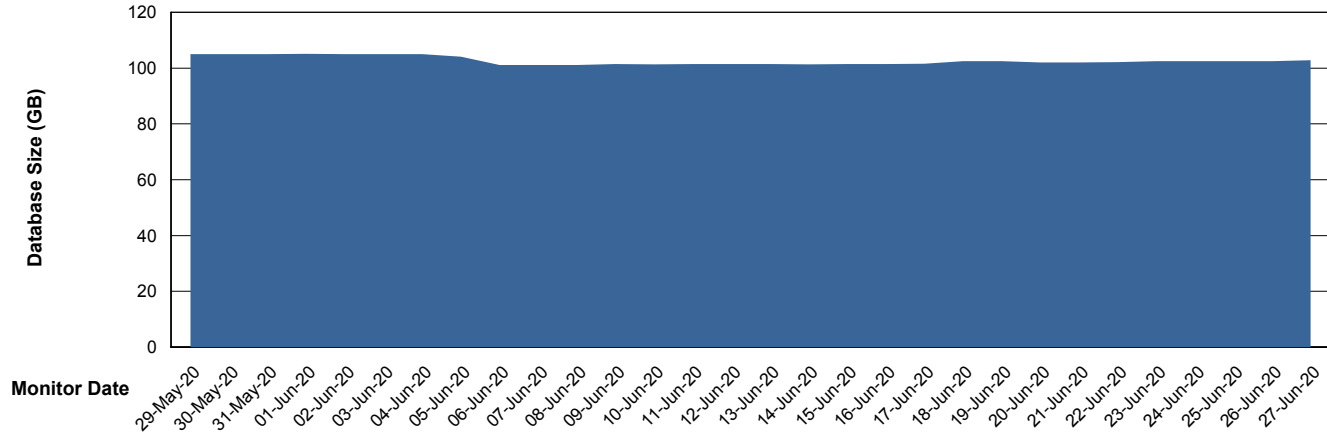

Weekly SLA Customer Report

Customer VOS_Production
Database ID 68

Database Performance VOSBIDB_Production

Weekly SLA Customer Report

Customer VOS_Production
Database ID 68

Database Performance VOSDB_Production

Weekly SLA Customer Report

Customer VOS_Production
Database ID 68

Database Performance VOSDB_Standby

Weekly SLA Customer Report

Customer VOS_Production
Database ID 68

DATABASE SIZE VOSBIDB_Production

Database growth over last month

DATABASE SIZE VOSDB_Production

Database growth over last month

Weekly SLA Customer Report

Customer VOS_Production
 Database ID 68

Database Tablespace VOSBIDB_Production

Date	Tablespace Name	Filesize (Gb)	Usedsize (Gb)	Percentage free
27-Jun-20	ABSDATA	70	40	43
	INDX	74	56	24
26-Jun-20	ABSDATA	70	40	43
	INDX	74	56	24
25-Jun-20	ABSDATA	70	40	43
	INDX	74	56	24
24-Jun-20	ABSDATA	70	40	43
	INDX	74	56	24
23-Jun-20	ABSDATA	70	40	43
	INDX	74	56	24
22-Jun-20	ABSDATA	70	40	43
	INDX	74	56	24
21-Jun-20	ABSDATA	70	40	43
	INDX	74	56	24