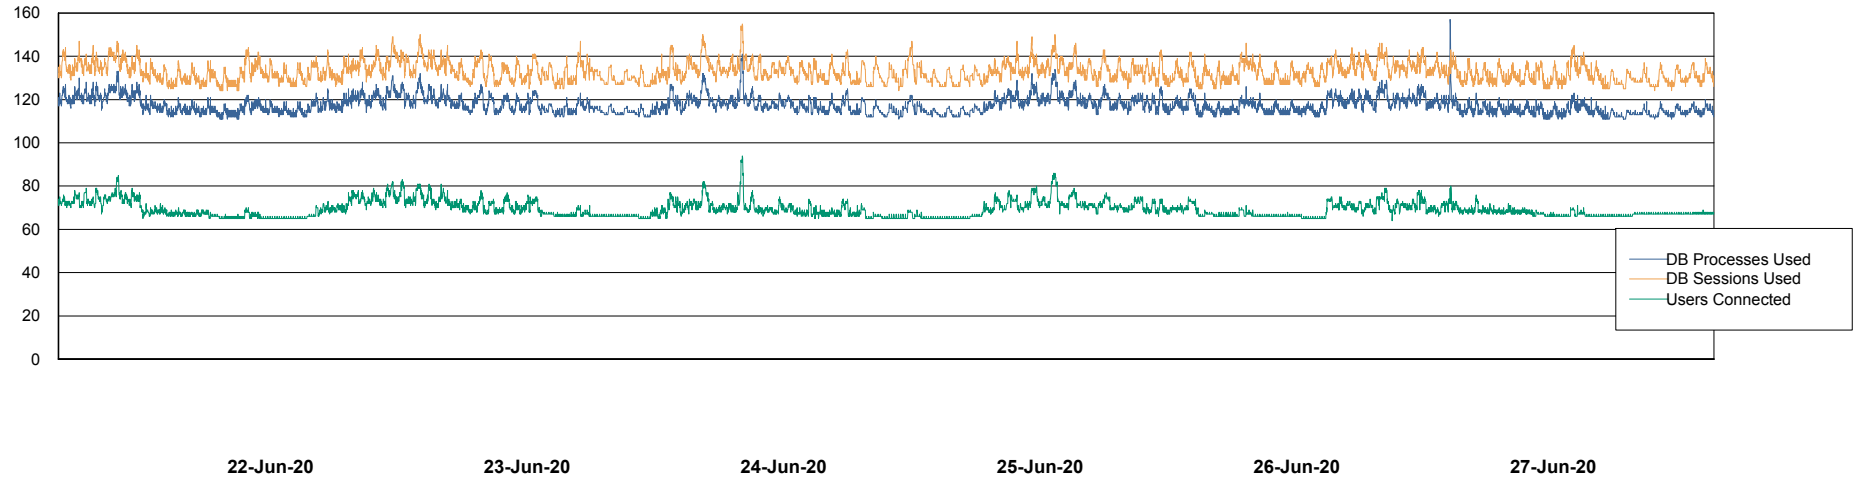

Weekly SLA Customer Report

Customer VOS_Production
Database ID 68

Database Performance VOSBIDB_Production

Weekly SLA Customer Report

Customer VOS_Production
Database ID 68

Database Performance VOSDB_Production