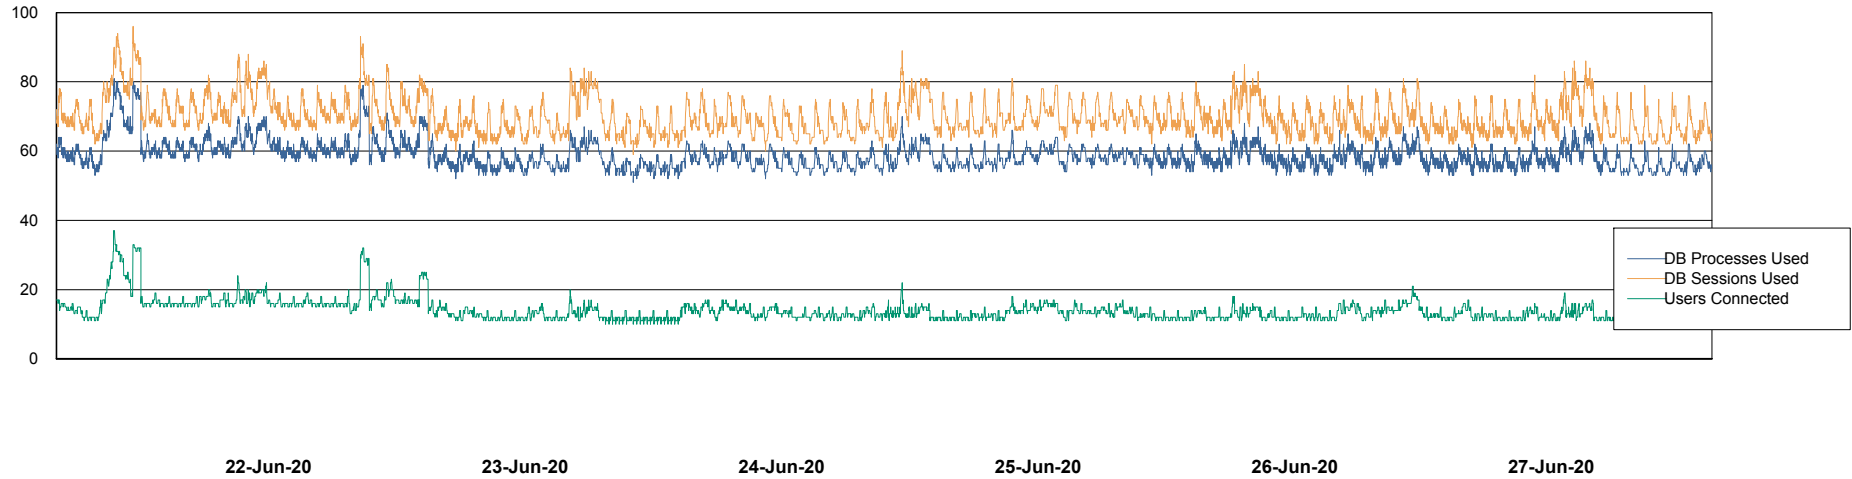

Database Performance VOSBIDB_Production