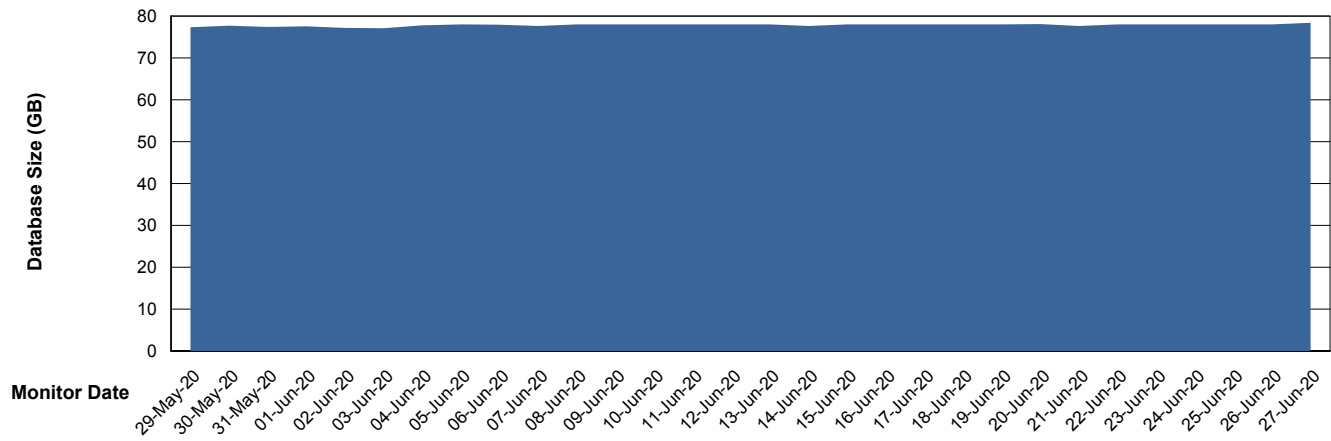

# Weekly SLA Customer Report

Customer VEN\_Production  
Database ID 35

DATABASE SIZE ABSVEN06 Primary DB 2019

### Database growth over last month

DATABASE SIZE VENDB\_BI

### Database growth over last month