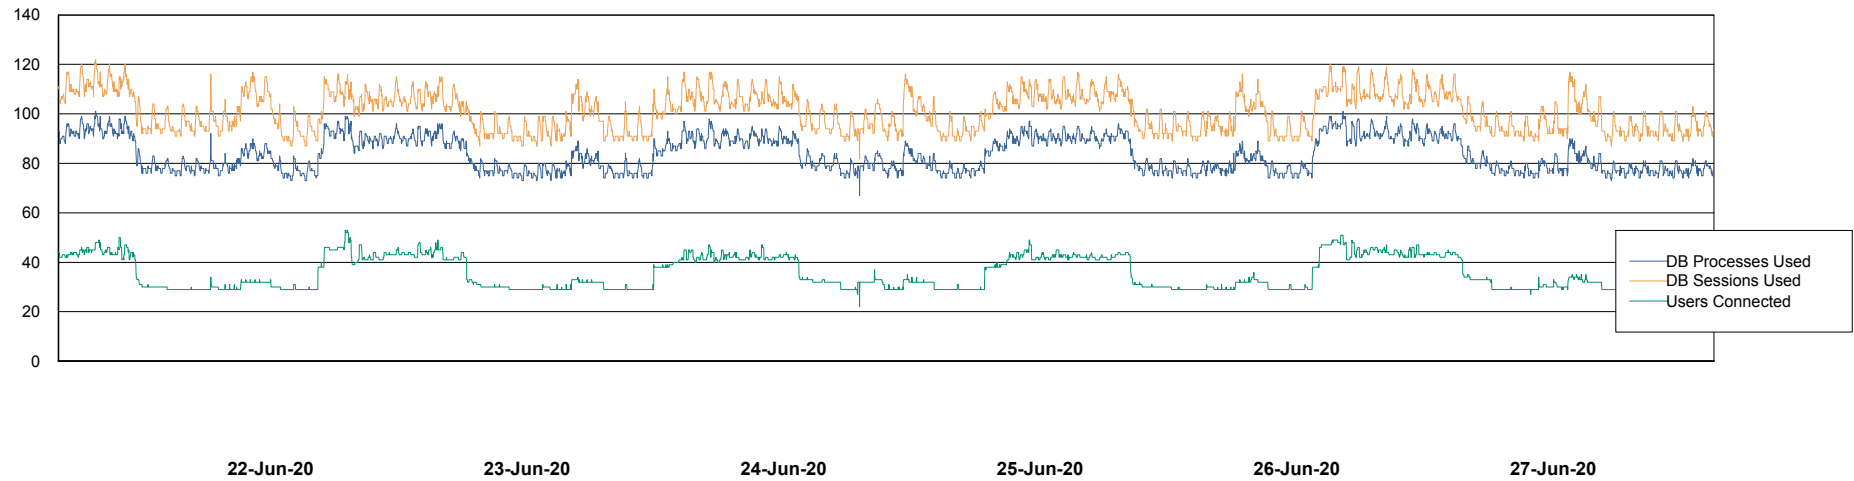

Database Performance ABSVEN06 Primary DB 2019