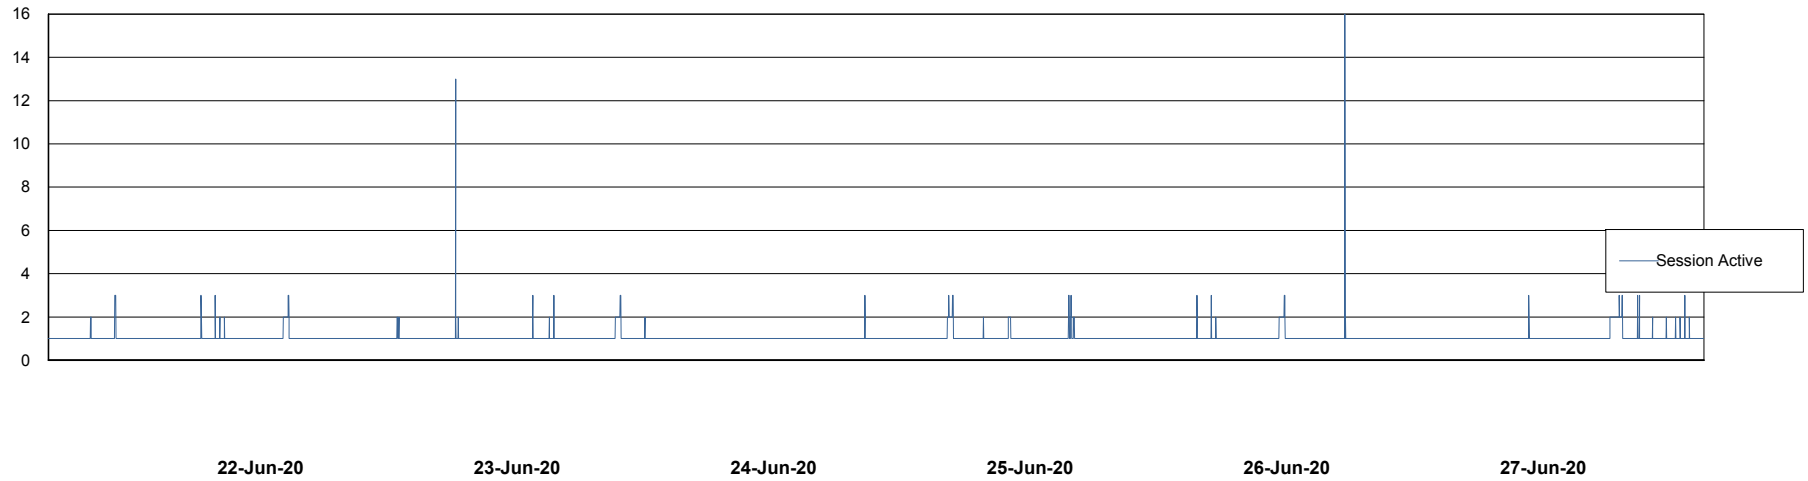

Database Performance VENDB_BI