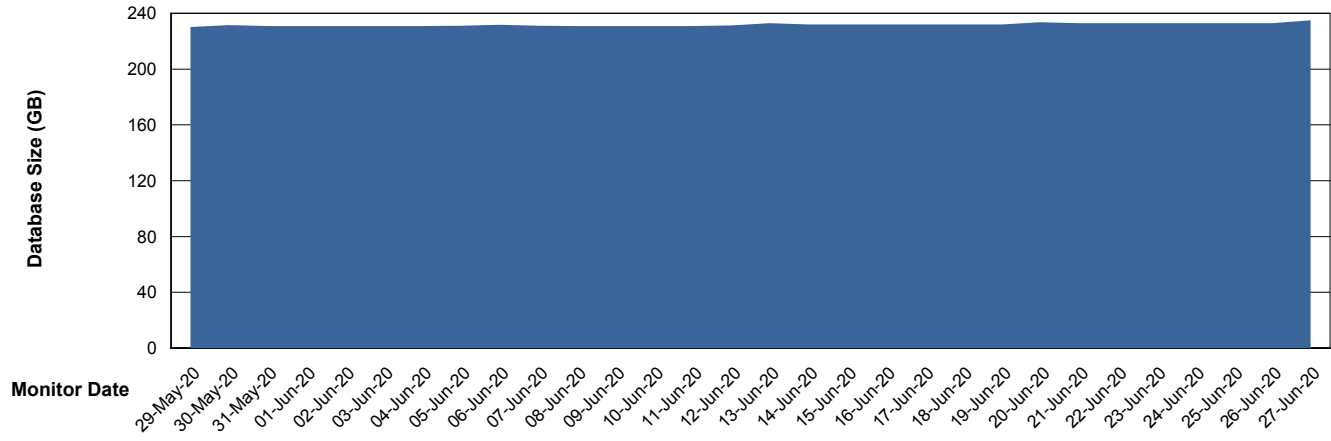

## Database Performance VENDB\_BI

# Weekly SLA Customer Report

Customer VEN\_Production  
Database ID 35

DATABASE SIZE ABSVEN06 Primary DB 2019

### Database growth over last month

DATABASE SIZE VENDB\_BI