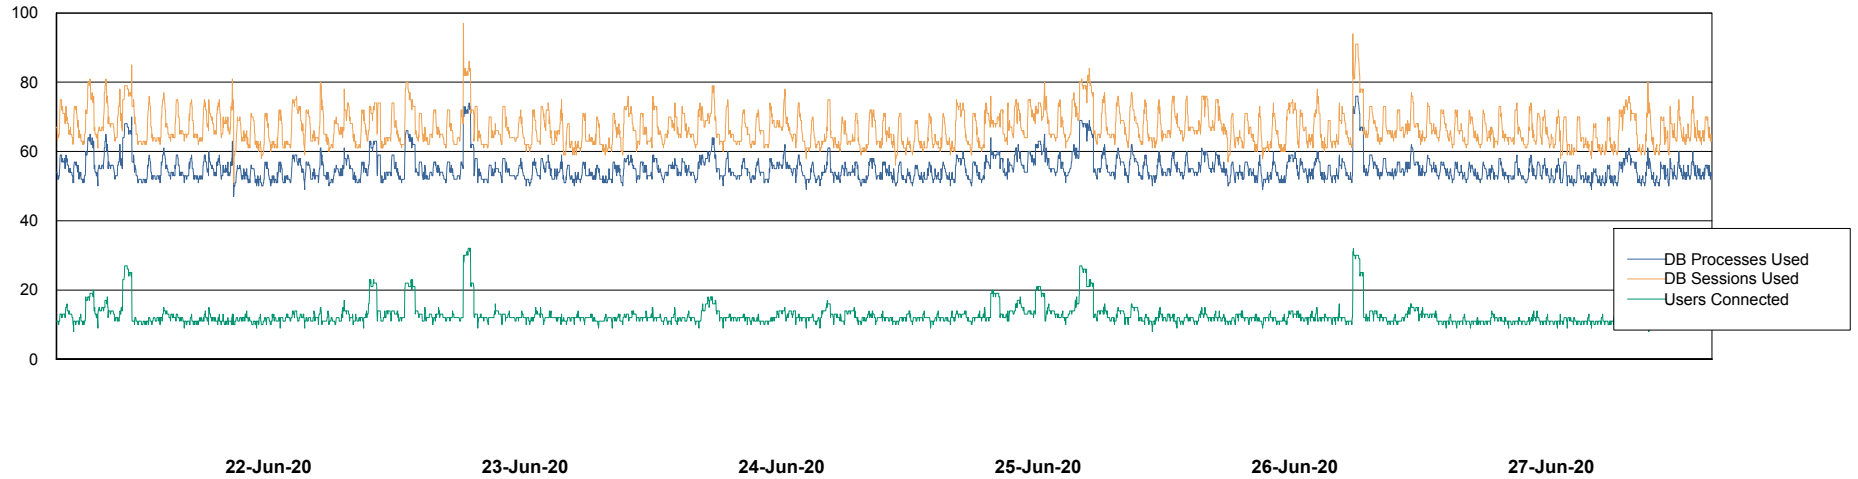

Database Performance VENDB_BI