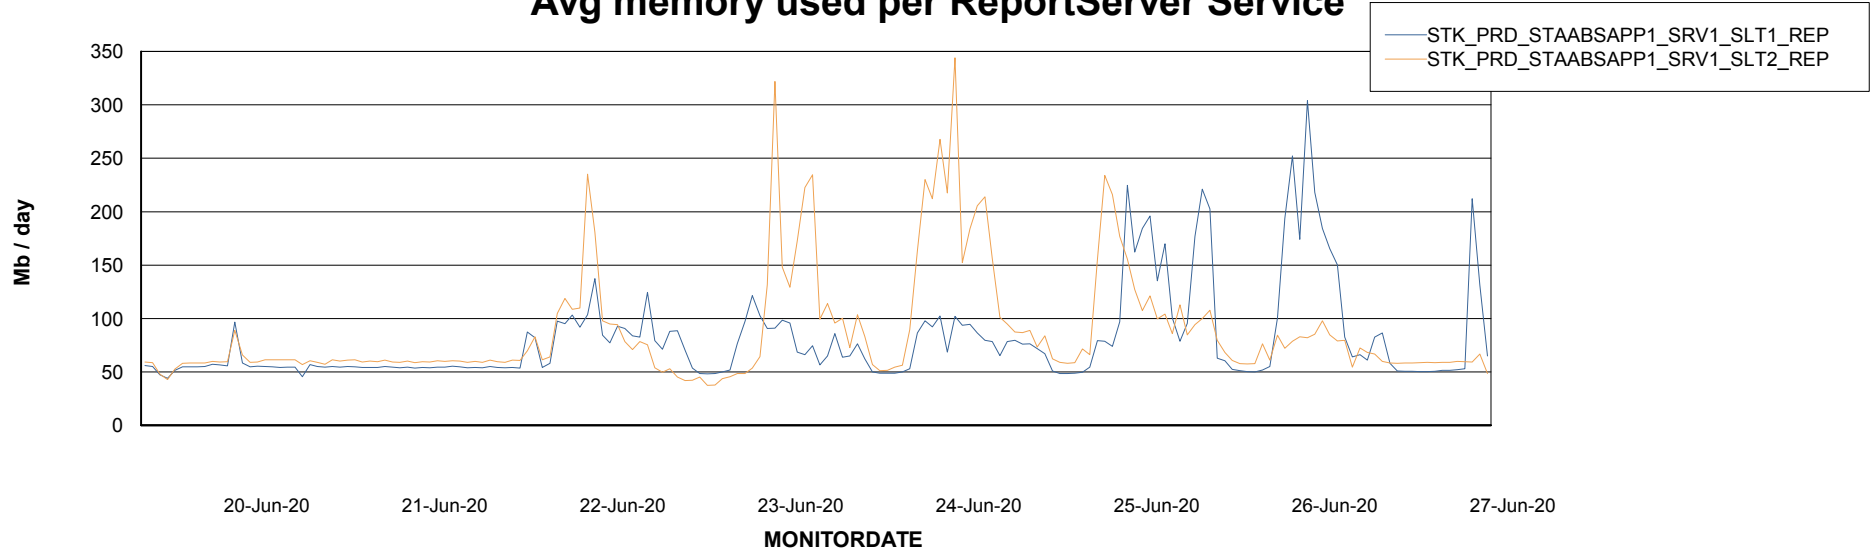

Avg memory used per ABS Server Service

Avg users per day per ABS server

Weekly SLA Customer Report

Customer STK_Production
Database ID 82

ABSSolute Application ReportServer Services

Avg memory used per ReportServer Service