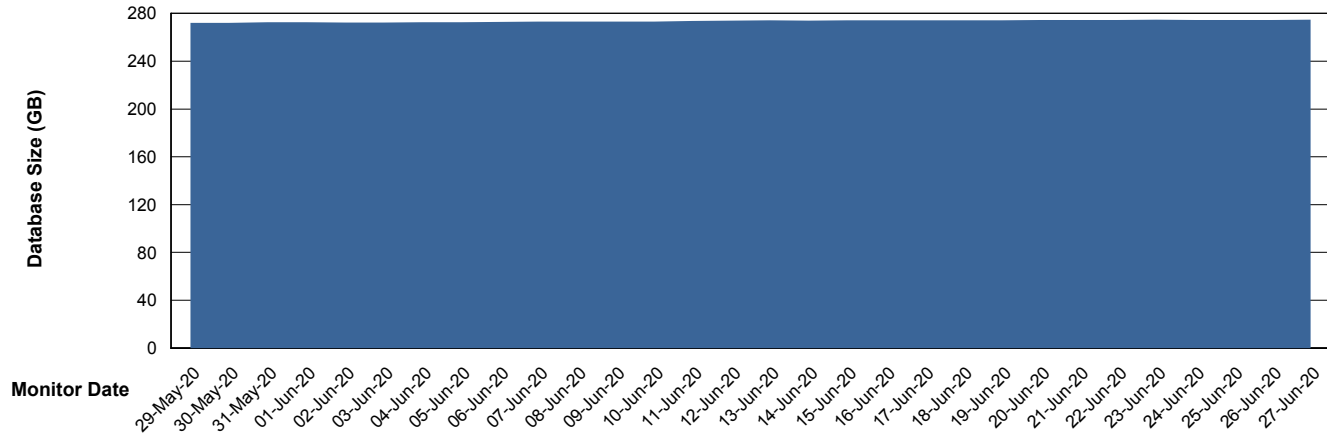

DATABASE SIZE STKDB_ABS1 Production Database

Database growth over last month

Database Tablespace STKDB_ABS1 Production Database

Date	Tablespace Name	Filesize (Gb)	Usedsize (Gb)	Percentage free
27-Jun-20	ABSDATA	177	116	34
	INDX	186	156	16
26-Jun-20	ABSDATA	177	116	34
	INDX	186	156	16
25-Jun-20	ABSDATA	177	116	34
	INDX	186	156	16
24-Jun-20	ABSDATA	177	116	34
	INDX	186	156	16
23-Jun-20	ABSDATA	177	116	34
	INDX	186	156	16
22-Jun-20	ABSDATA	177	116	34
	INDX	186	156	16
21-Jun-20	ABSDATA	177	116	34
	INDX	186	156	16