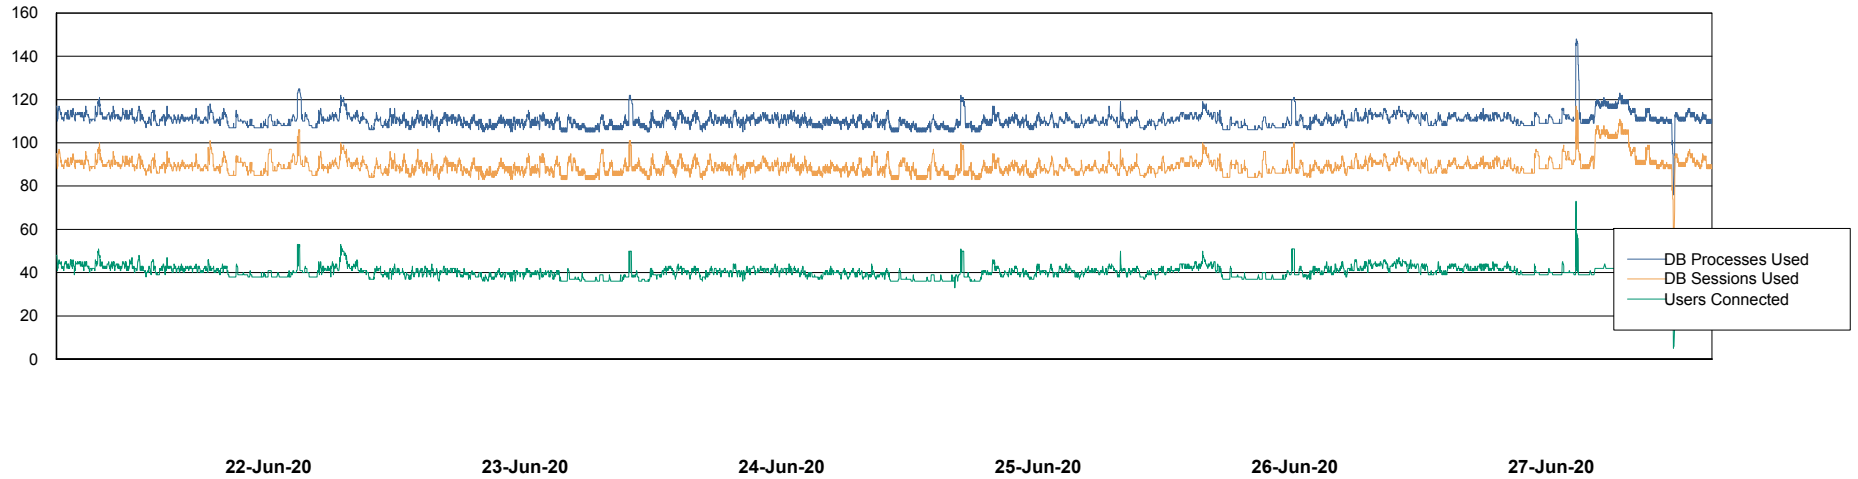

Weekly SLA Customer Report

Customer STK_Production
Database ID 82

Harddisk Usage STK_STAABSDB2 Standby DB Server

	Free disk space on c: (%)	Total disk space on c: (Gb)	Free disk space on d: (%)	Total disk space on d: (Gb)	Free disk space on e: (%)	Total disk space on e: (Gb)
27-Jun-20	73	99	46	350	26	1,000
26-Jun-20	73	99	46	350	26	1,000
25-Jun-20	73	99	46	350	26	1,000
24-Jun-20	73	99	45	350	26	1,000
23-Jun-20	73	99	45	350	26	1,000
22-Jun-20	73	99	45	350	26	1,000
21-Jun-20	73	99	40	350	26	1,000

Weekly SLA Customer Report

Customer STK_Production
Database ID 82

Database Performance STKDB_ABS1 Production Database

Weekly SLA Customer Report

Customer STK_Production
Database ID 82

Database Performance STKDB_ABS1SB Standby Database