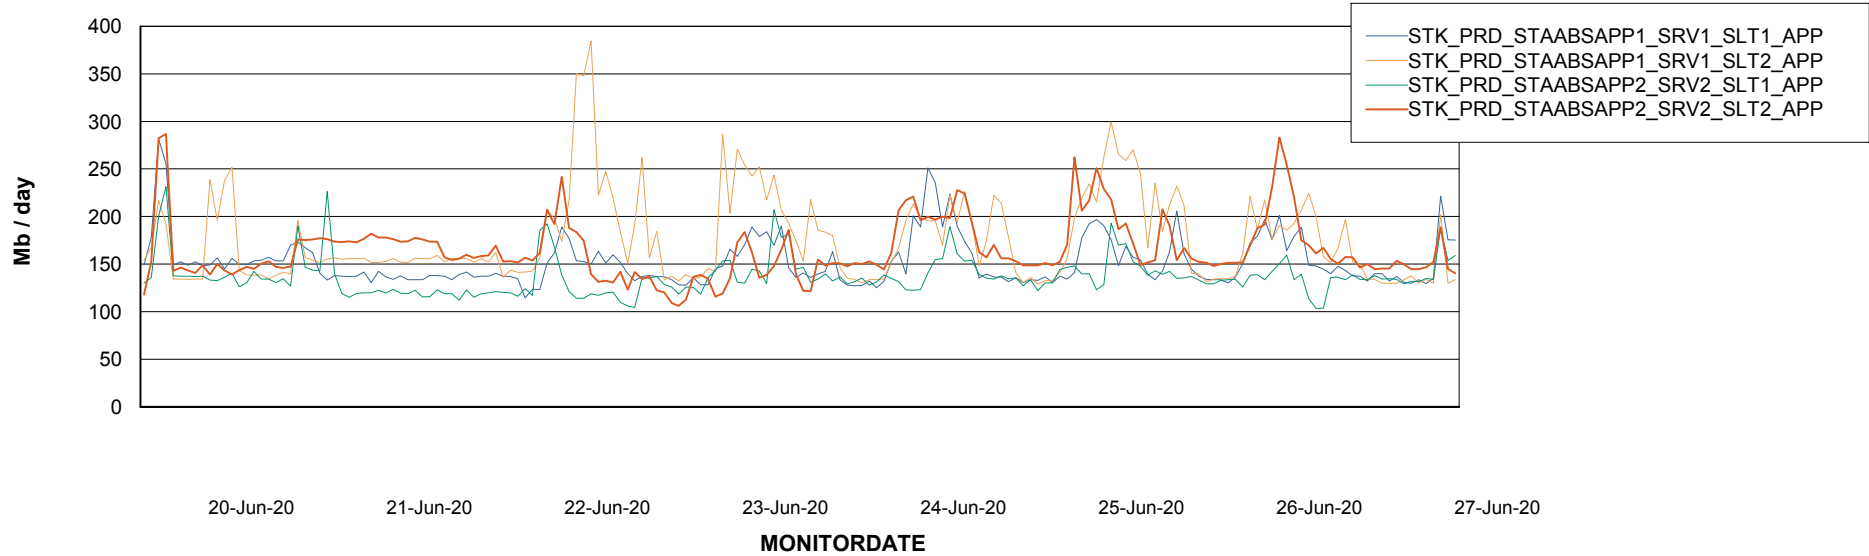

ABSSolute Application Server Services

Avg memory used per ABS Server Service