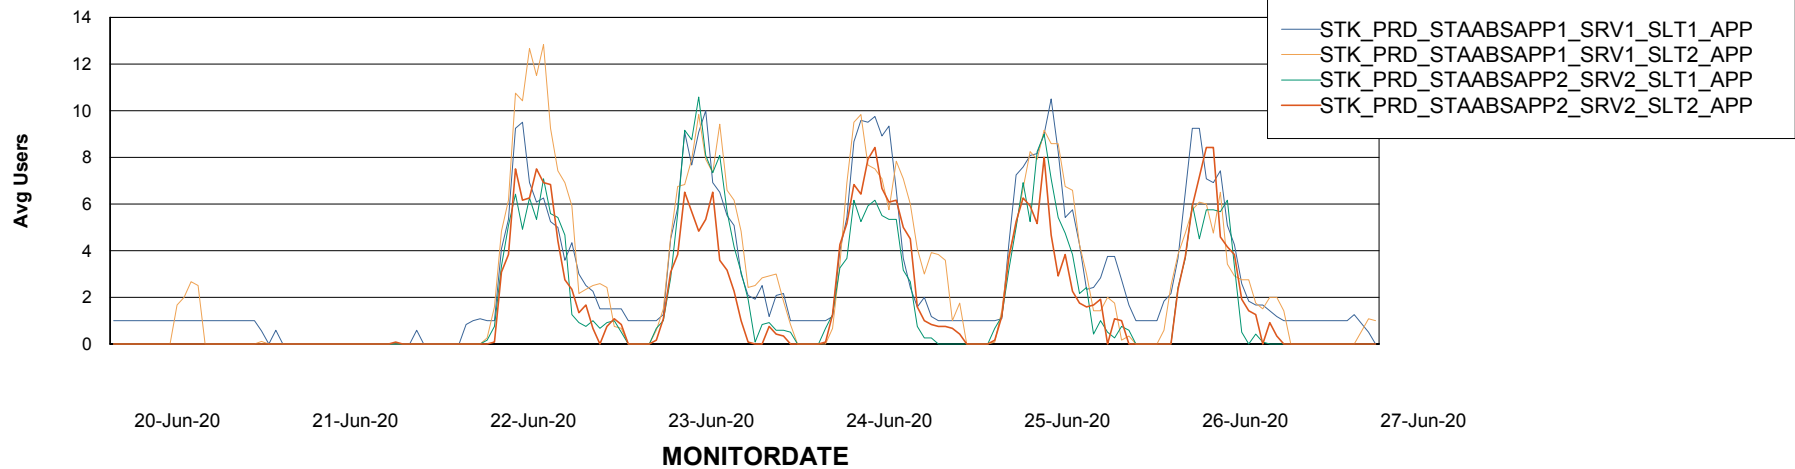

Avg users per day per ABS server