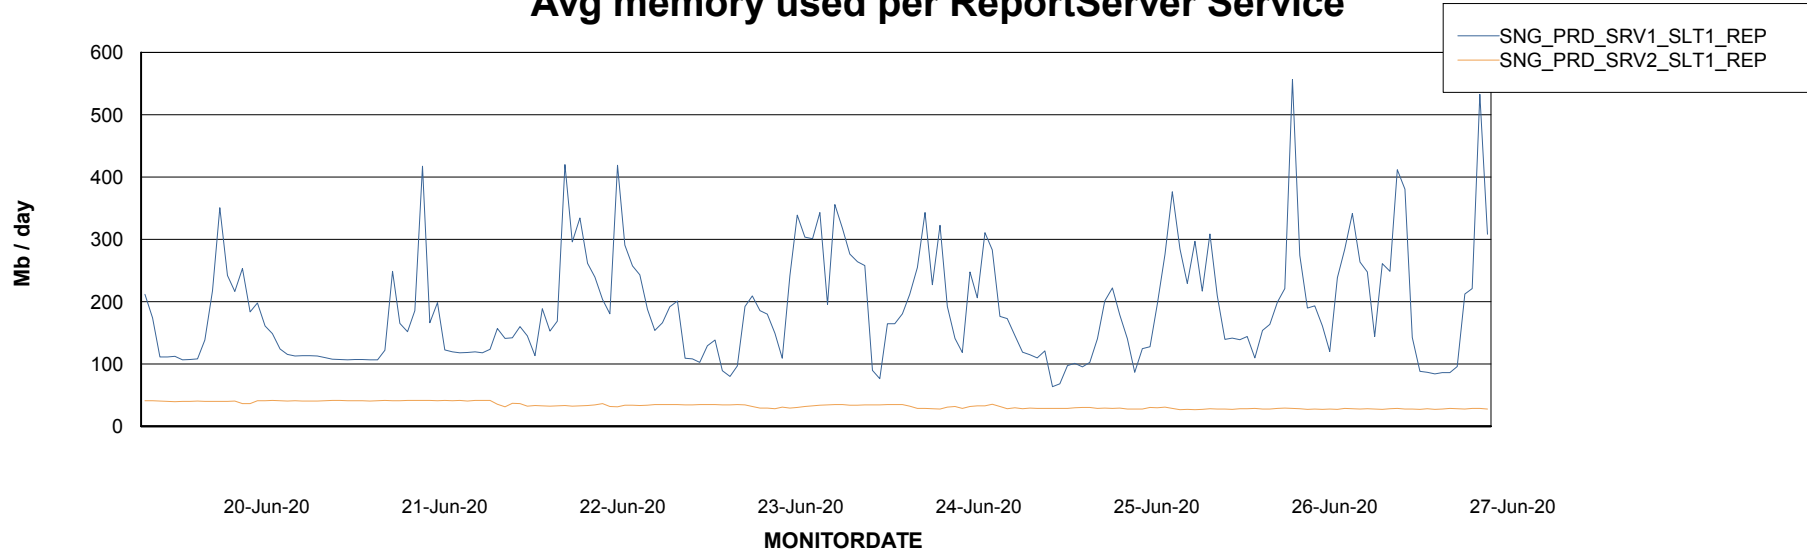

ABSSolute Application ReportServer Services

Avg memory used per ReportServer Service