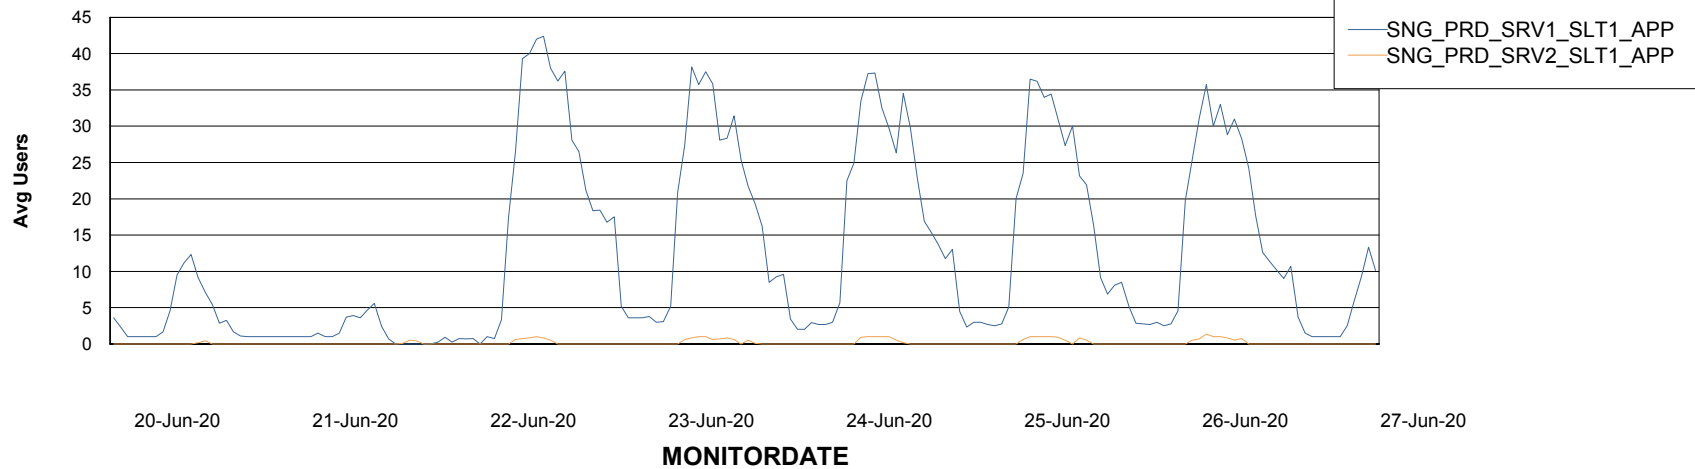

Avg users per day per ABS server