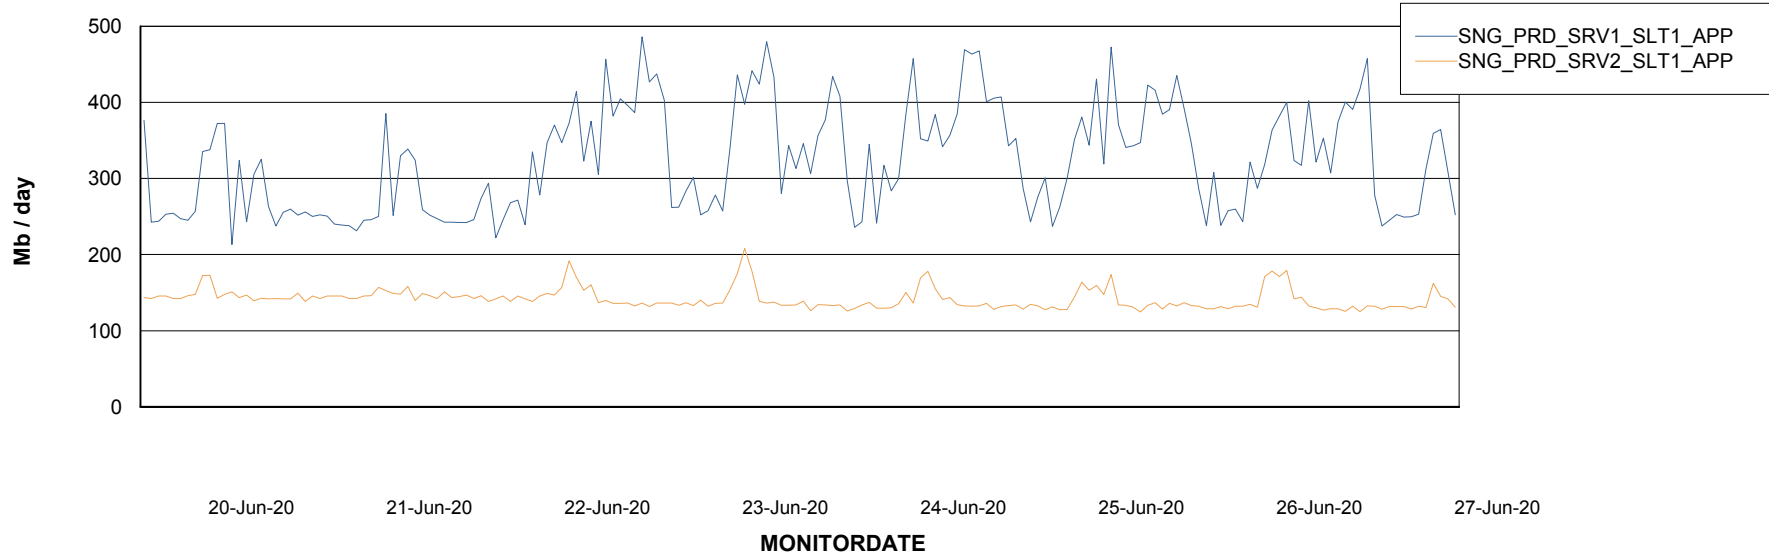

ABSSolute Application Server Services

Avg memory used per ABS Server Service