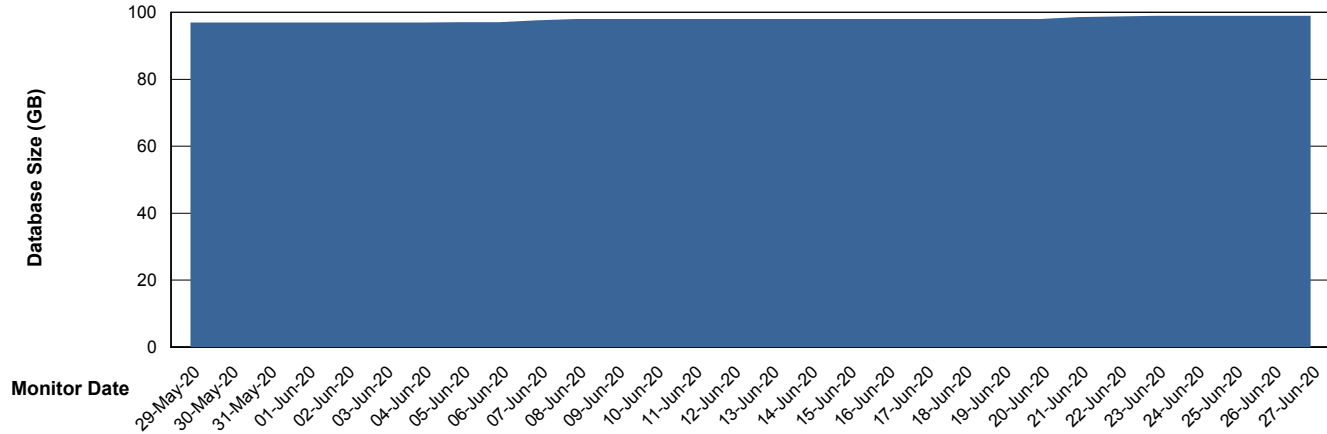

DATABASE SIZE SNGDB_Production

Database growth over last month

Database Tablespace SNGDB_Production

Date	Tablespace Name	Filesize (Gb)	Usedsize (Gb)	Percentage free
27-Jun-20	ABSDATA	40	23	43
	INDX	80	57	29
26-Jun-20	ABSDATA	40	23	43
	INDX	80	57	29
25-Jun-20	ABSDATA	40	23	43
	INDX	80	57	29
24-Jun-20	ABSDATA	40	23	43
	INDX	80	57	29
23-Jun-20	ABSDATA	40	23	43
	INDX	80	57	29
22-Jun-20	ABSDATA	40	23	43
	INDX	80	57	29
21-Jun-20	ABSDATA	40	23	43
	INDX	80	57	29