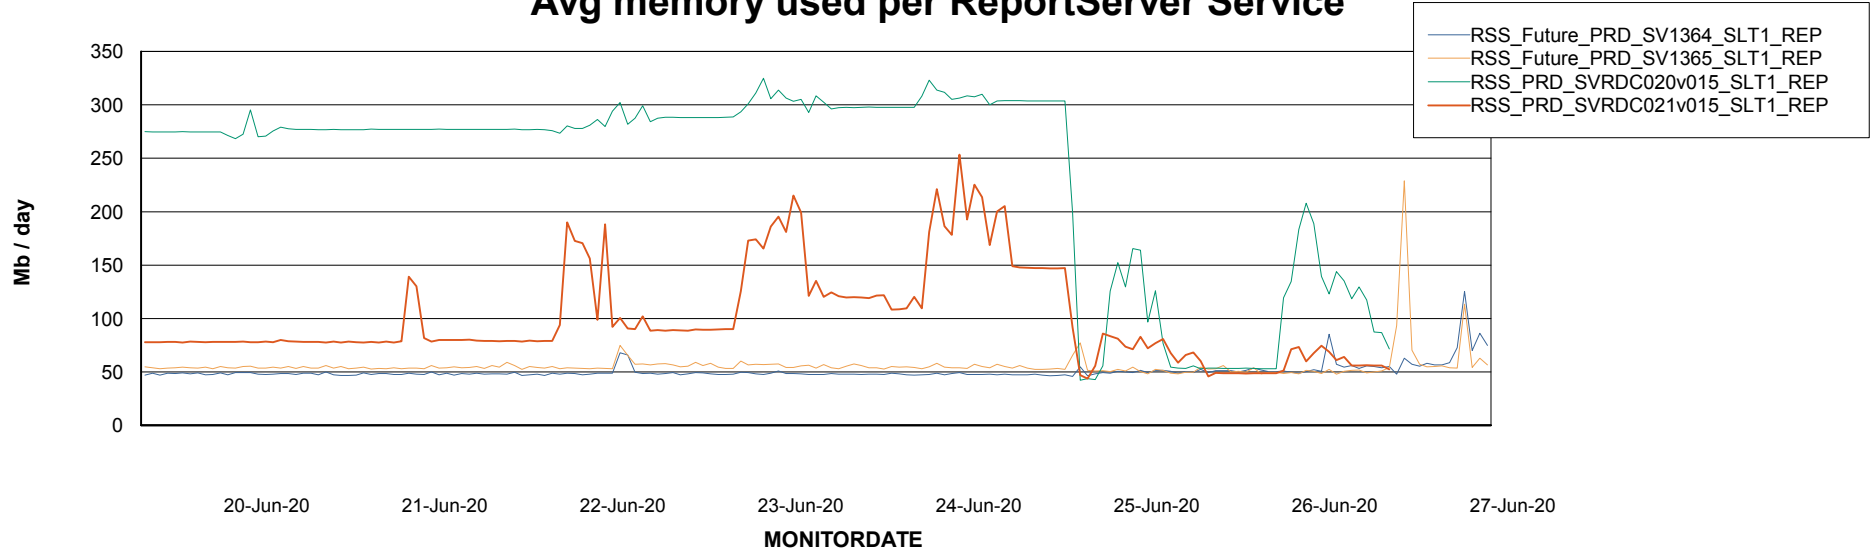

ABSSolute Application ReportServer Services

Avg memory used per ReportServer Service