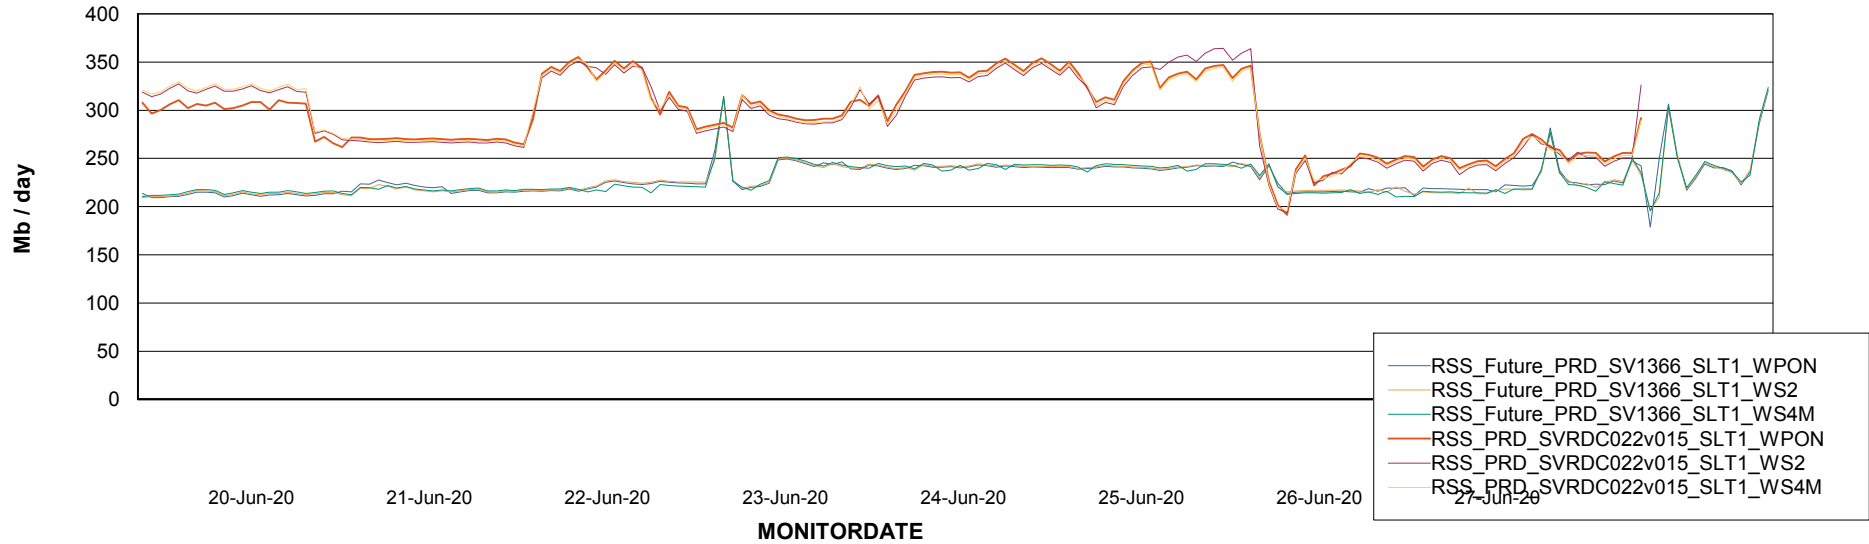

ABSSolute Web Component Services

Avg memory used per ABS Web component