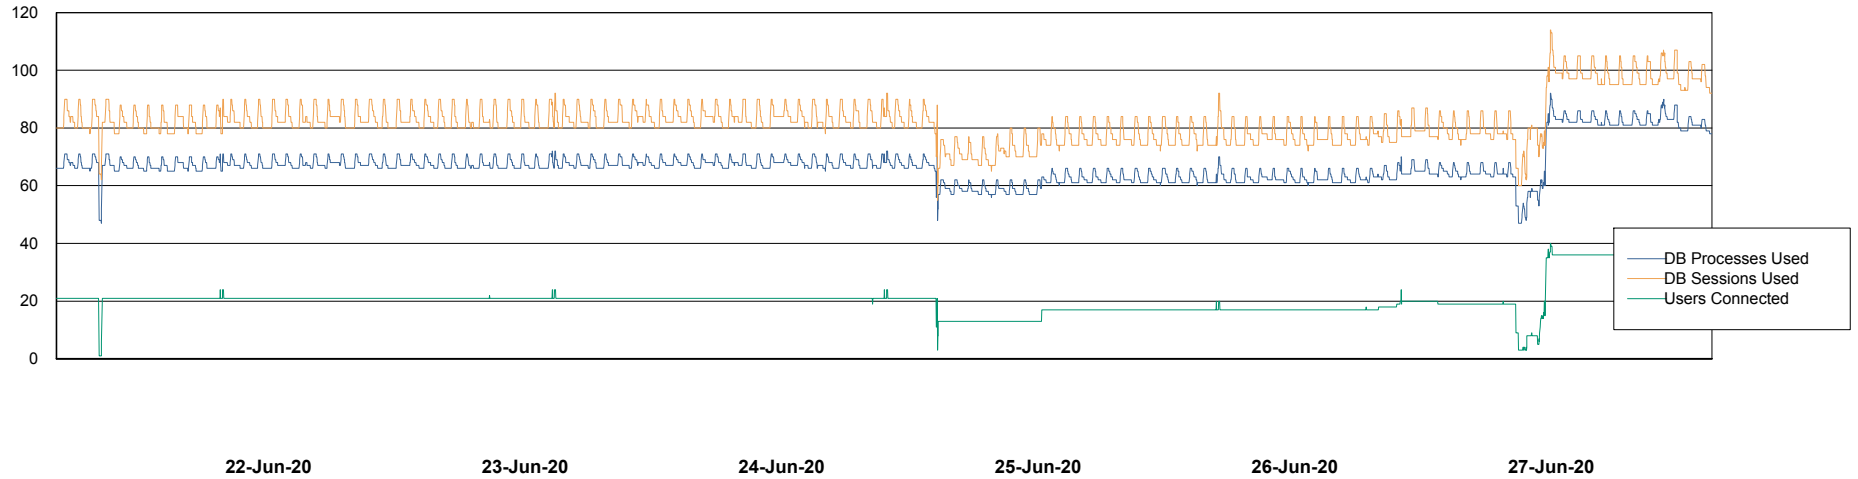

Database Performance RSS_DB_Future_Primary