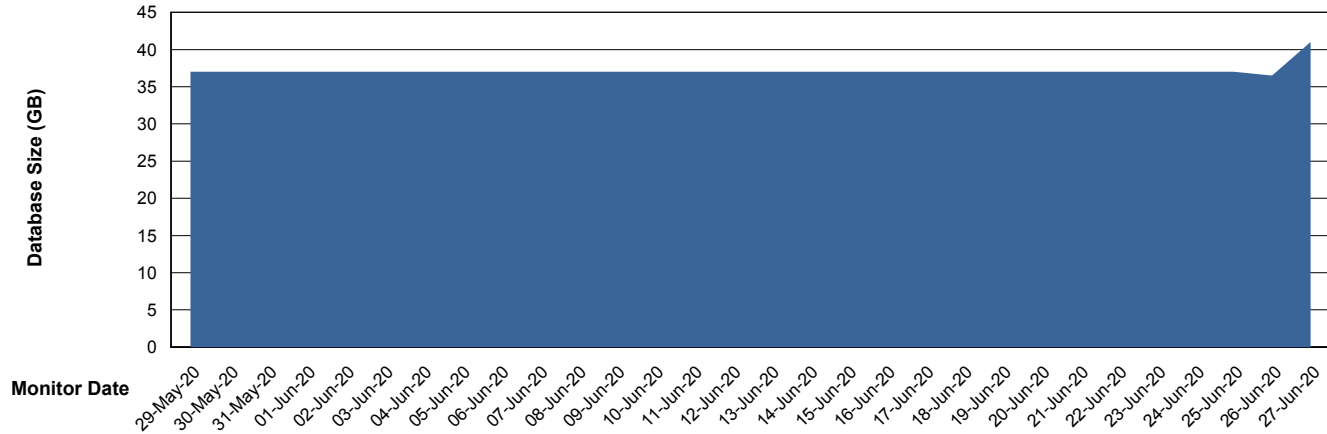

DATABASE SIZE RSS_DB_Future_Primary

Database growth over last month