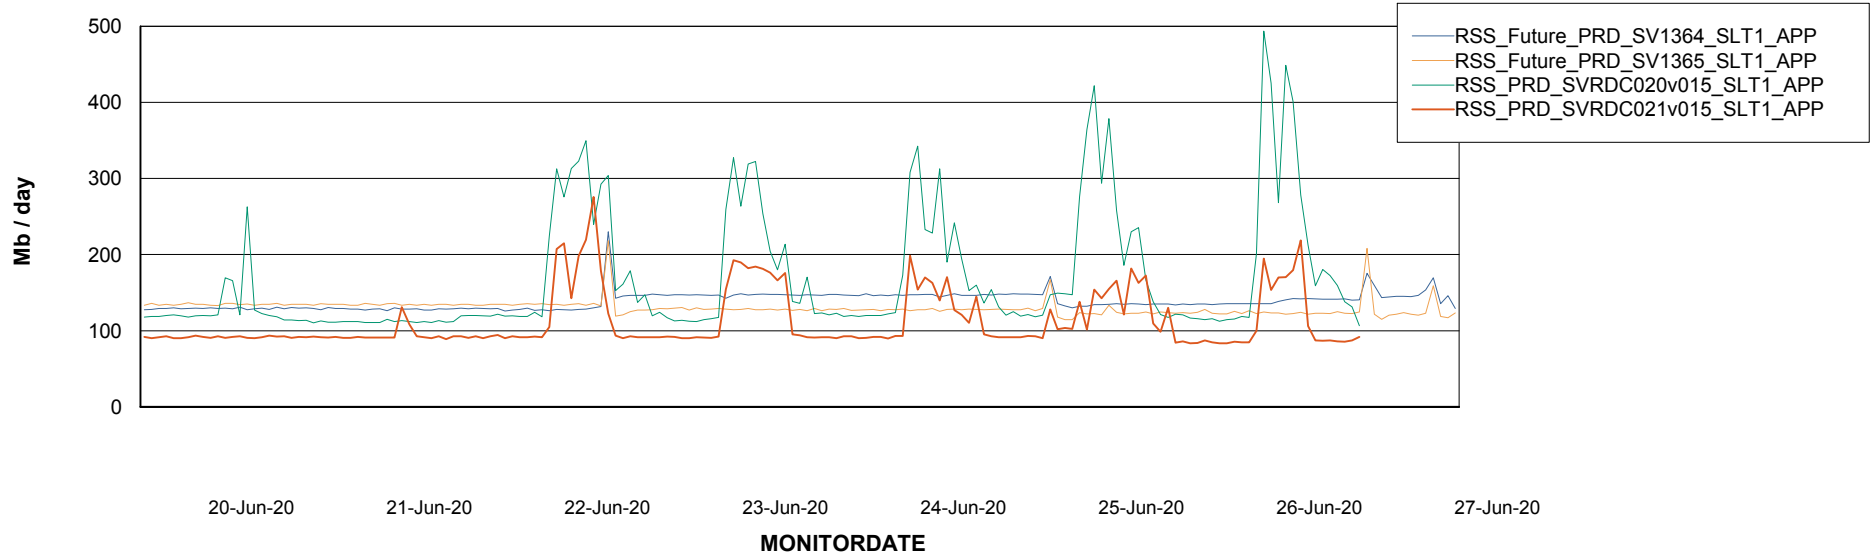

ABSSolute Application Server Services

Avg memory used per ABS Server Service