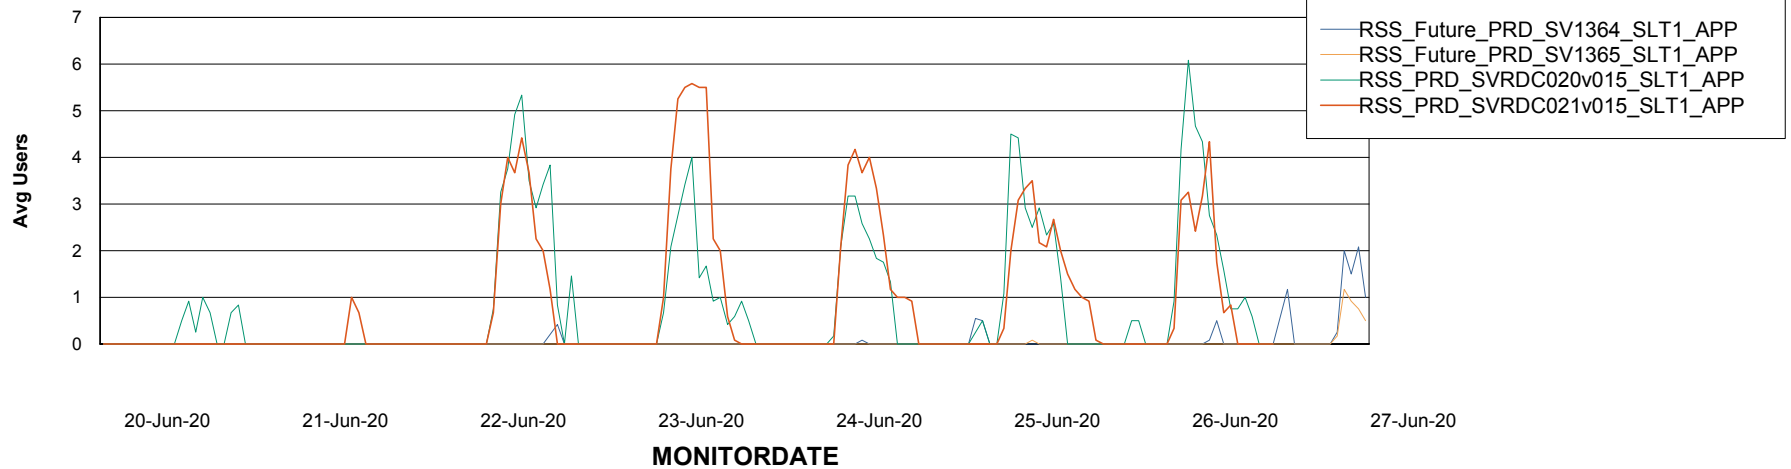

Avg users per day per ABS server