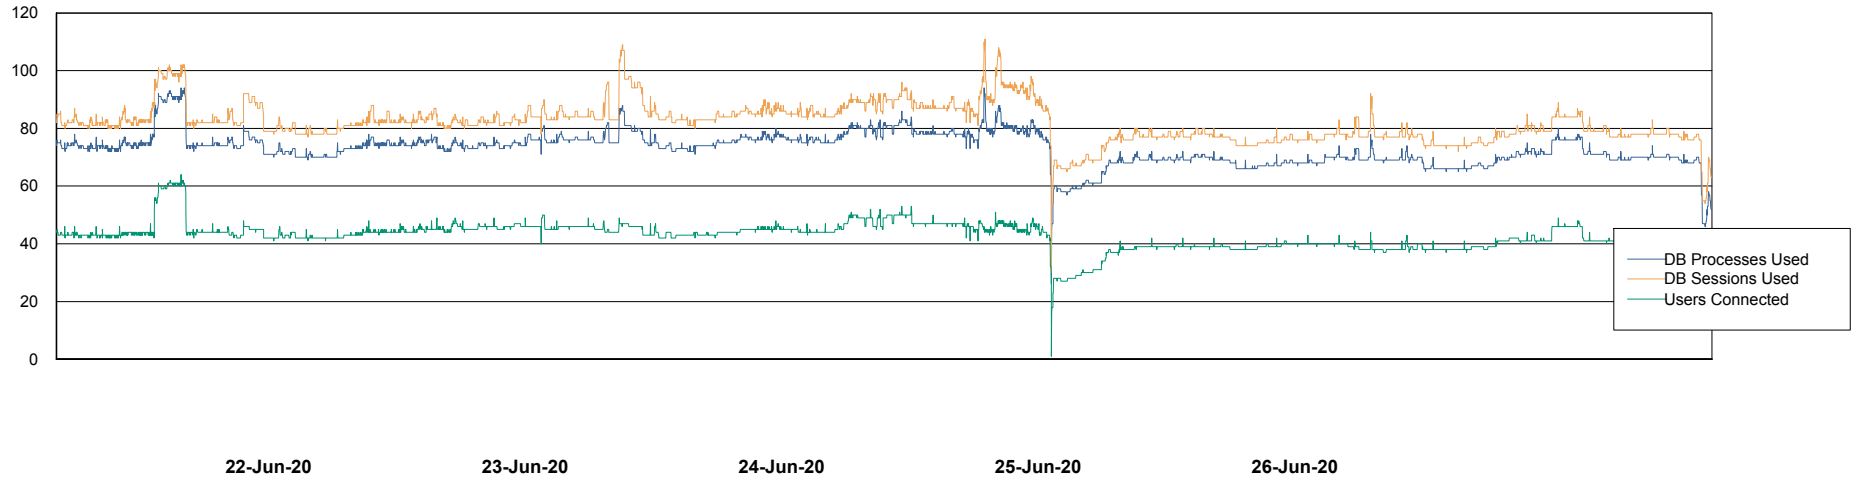

Database Performance RSSDB_Production