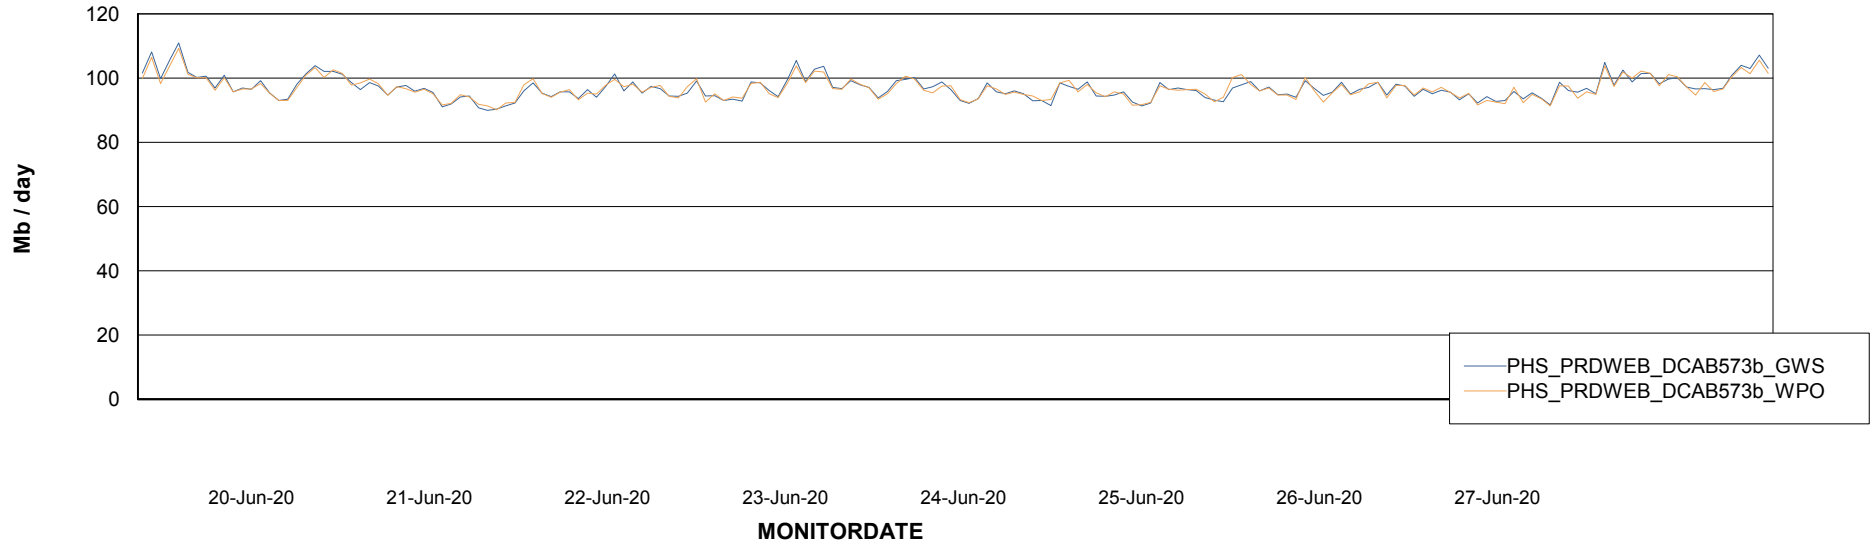

ABSSolute Web Component Services

Avg memory used per ABS Web component