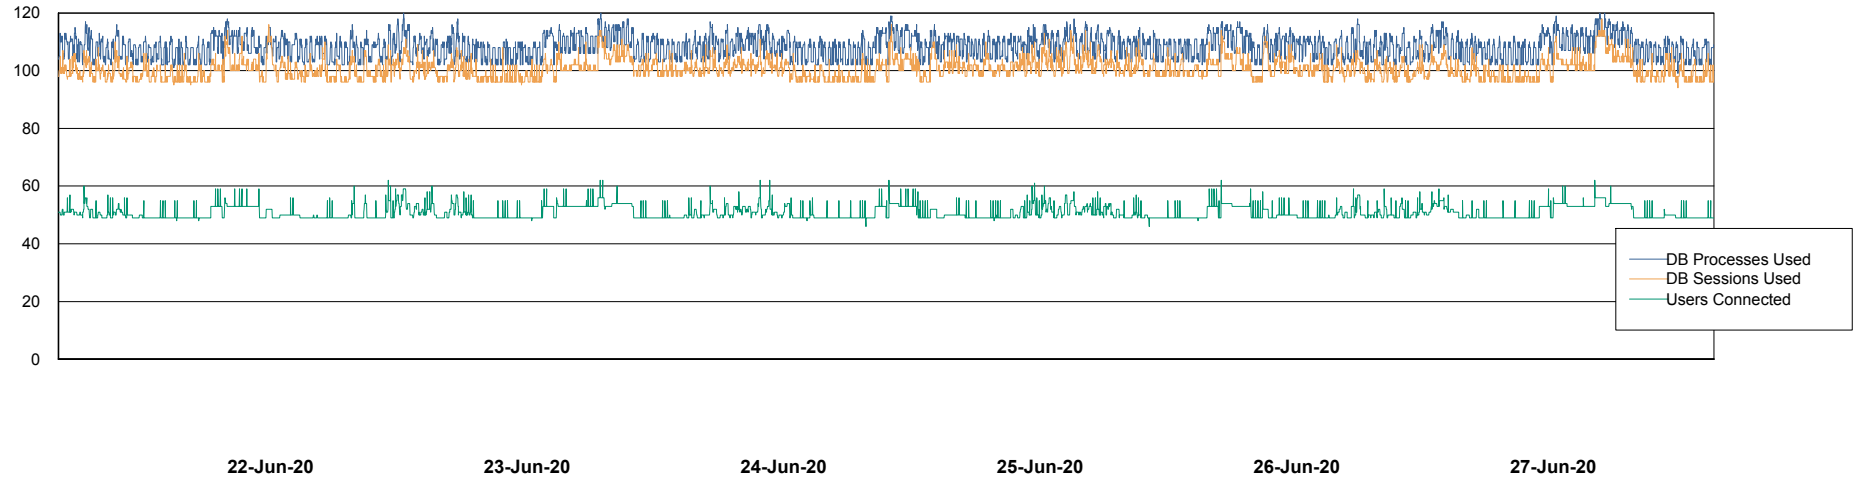

Weekly SLA Customer Report

Customer PHS_Production
Database ID 47

Database Performance PHS_BI_DB (new 2019)

Weekly SLA Customer Report

Customer PHS_Production
Database ID 47

Database Performance PHSDB_Production