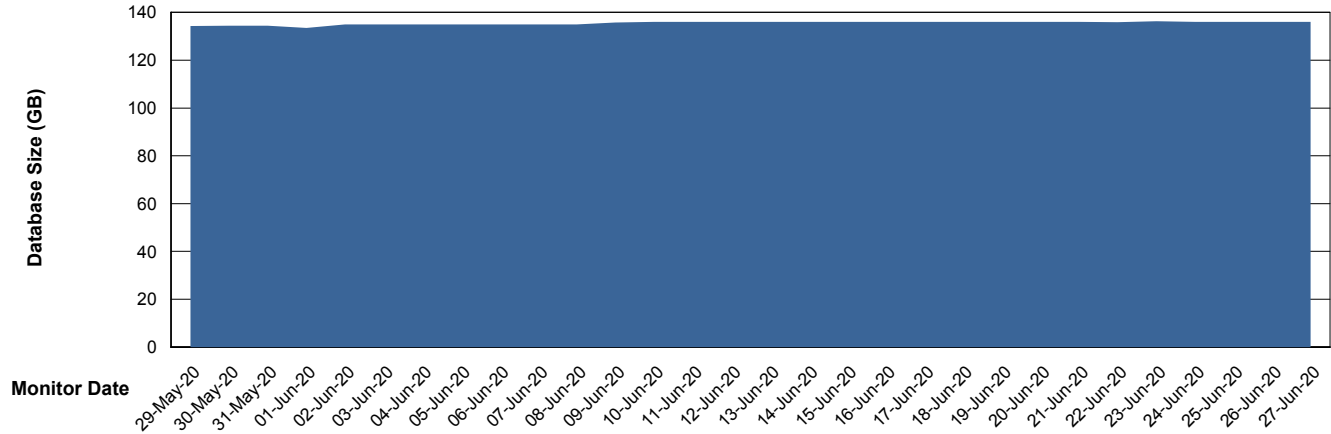

Weekly SLA Customer Report

Customer PHS_Production
Database ID 47

Database Performance PHSDB_Standby

Weekly SLA Customer Report

Customer PHS_Production
Database ID 47

DATABASE SIZE PHS_BI_DB (new 2019)

Database growth over last month