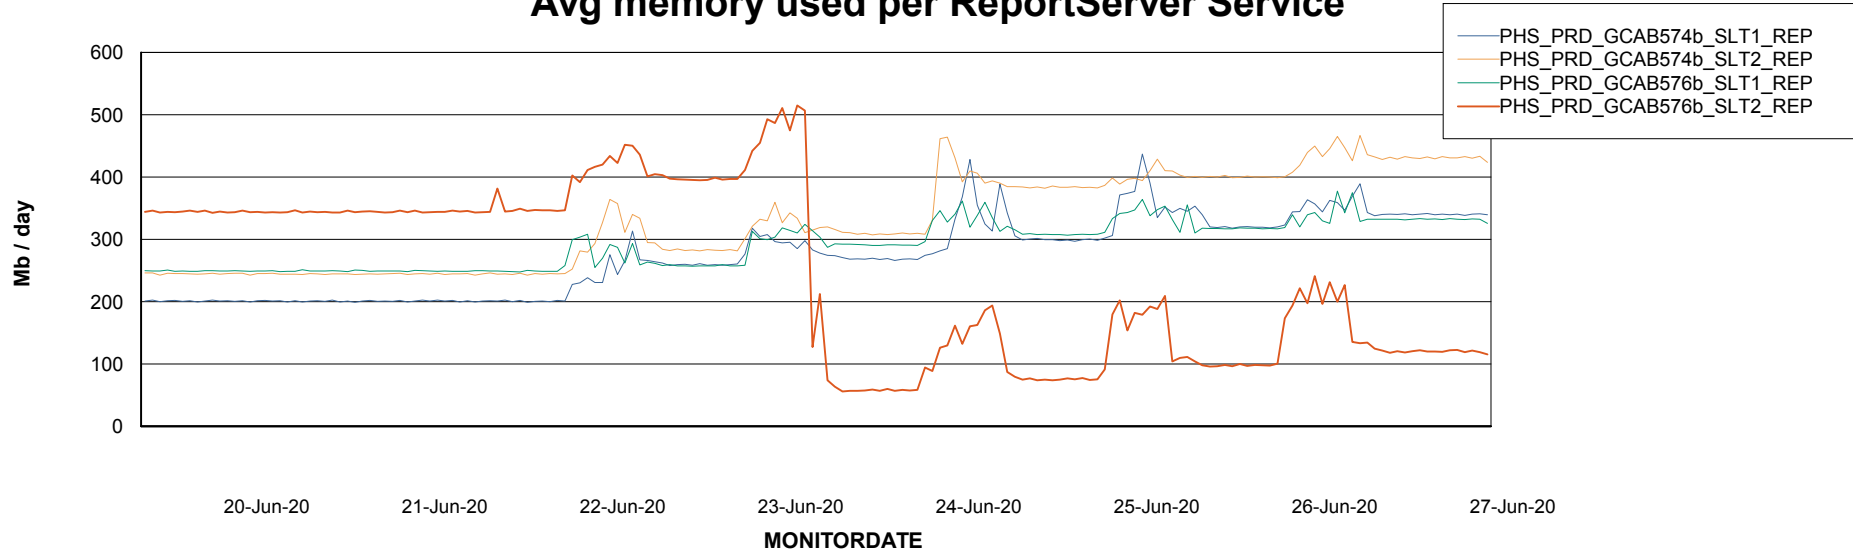

Avg memory used per ABS Server Service

Avg users per day per ABS server

Weekly SLA Customer Report

Customer PHS_Production
Database ID 47

ABSSolute Application ReportServer Services

Avg memory used per ReportServer Service