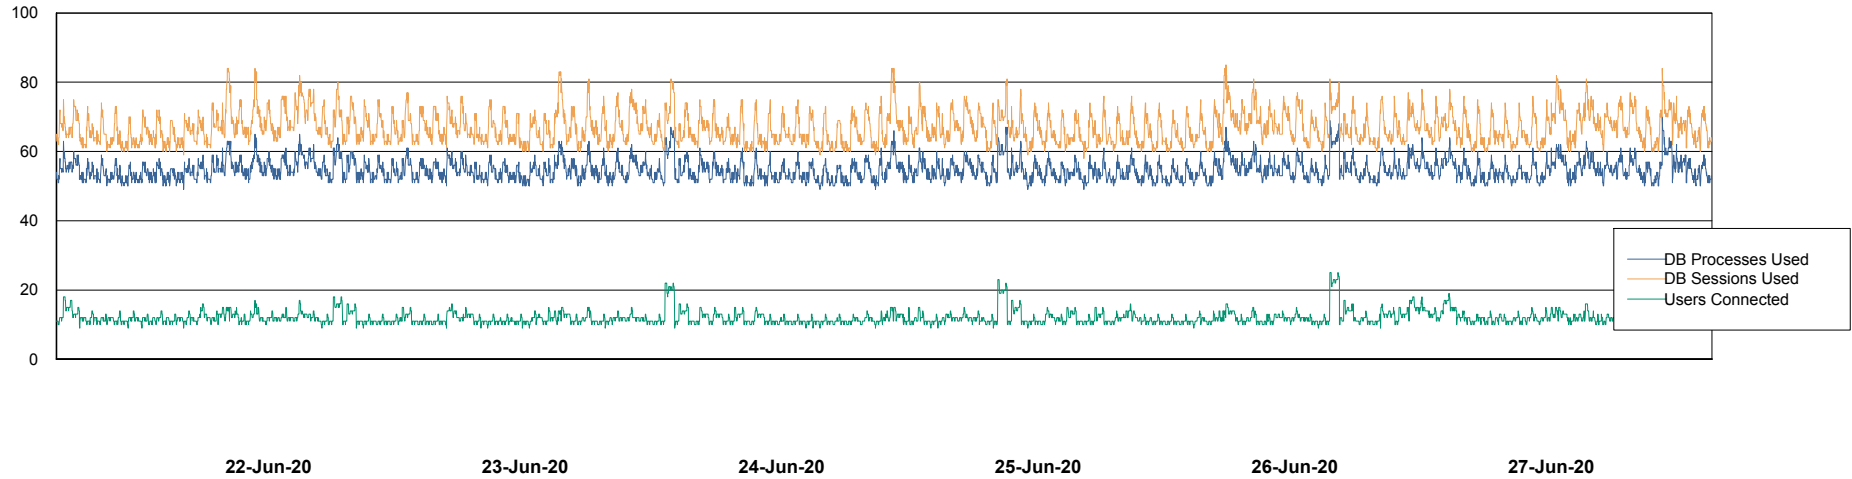

Database Performance PHS_BI_DB (new 2019)