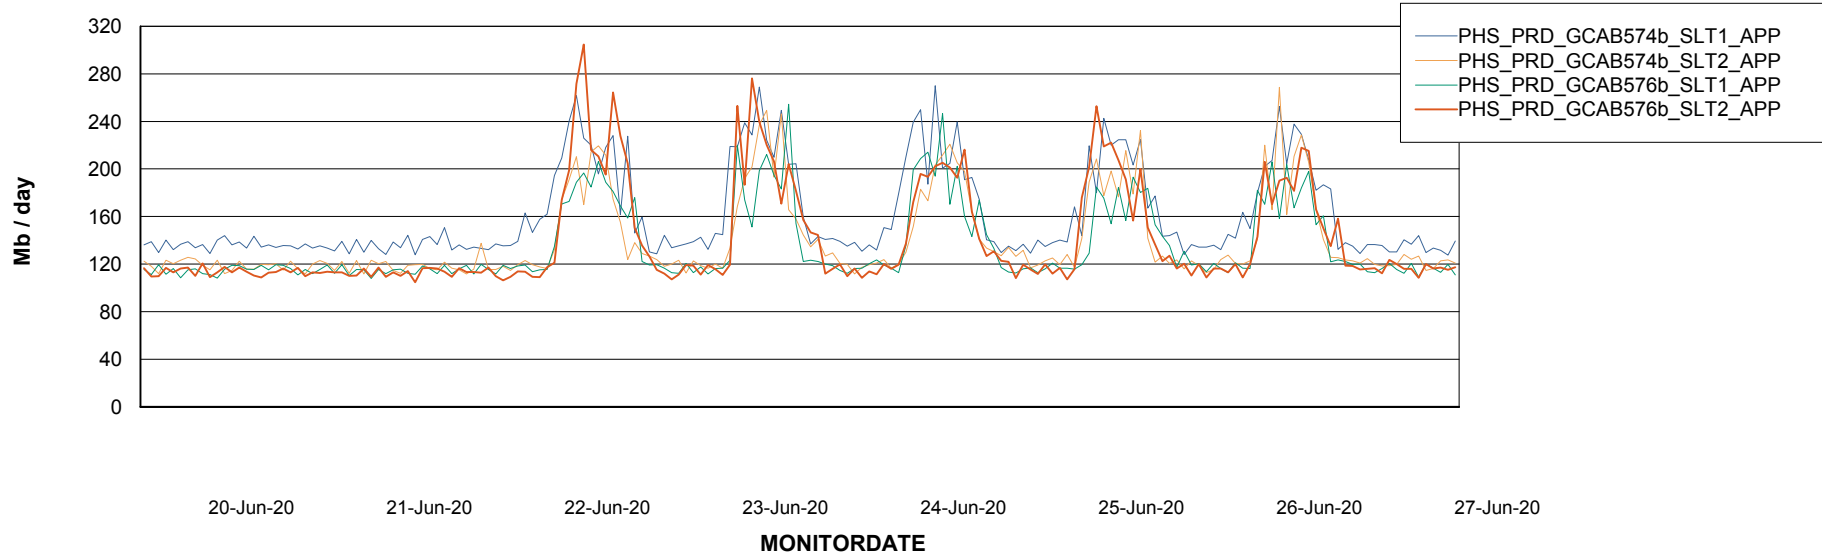

ABSSolute Application Server Services

Avg memory used per ABS Server Service