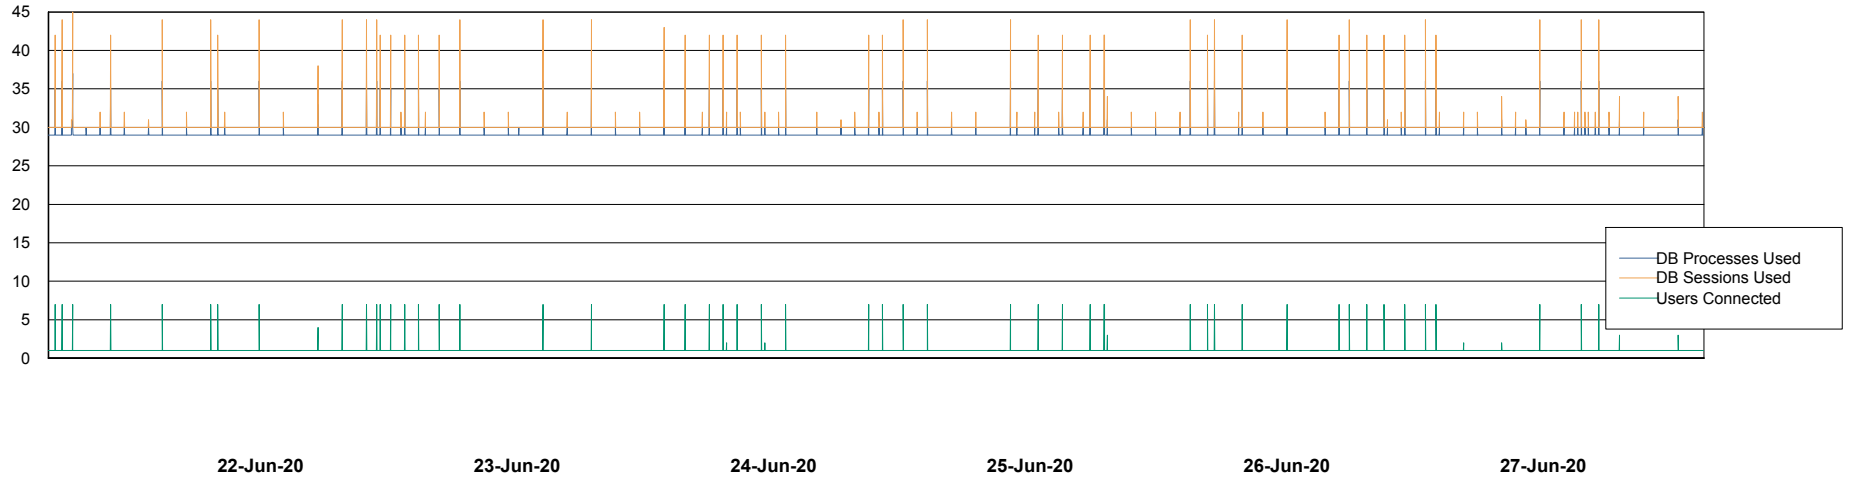

Database Performance PHSDB_Standby