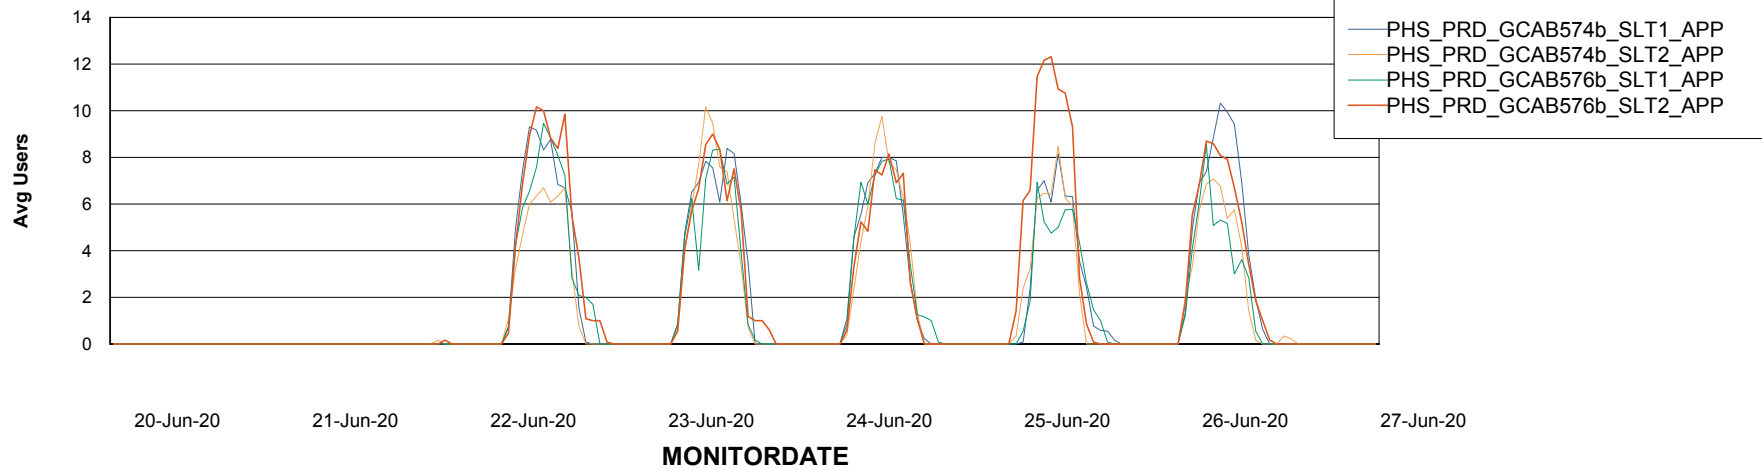

Avg users per day per ABS server