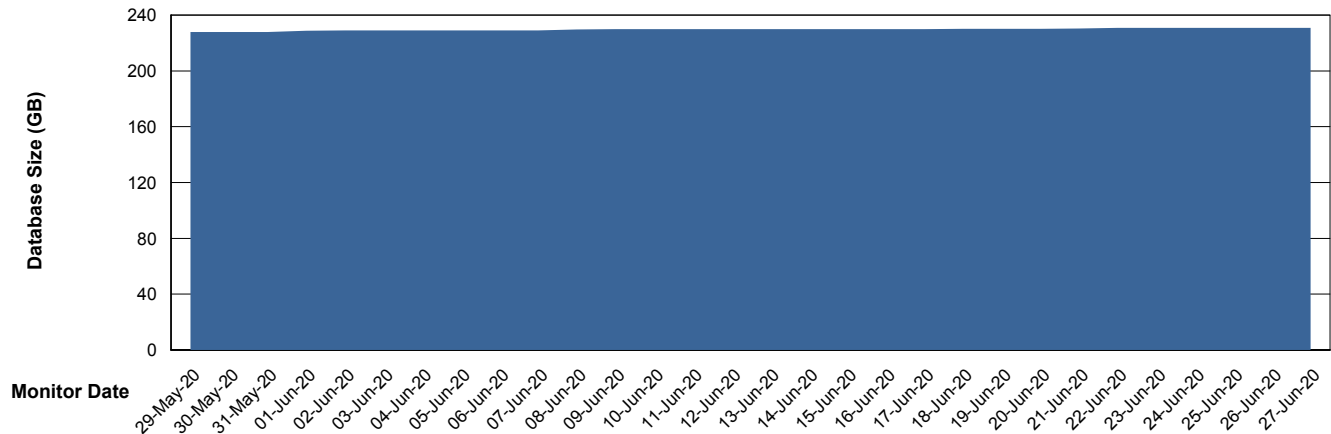

DATABASE SIZE PHSDB_Production

Database growth over last month