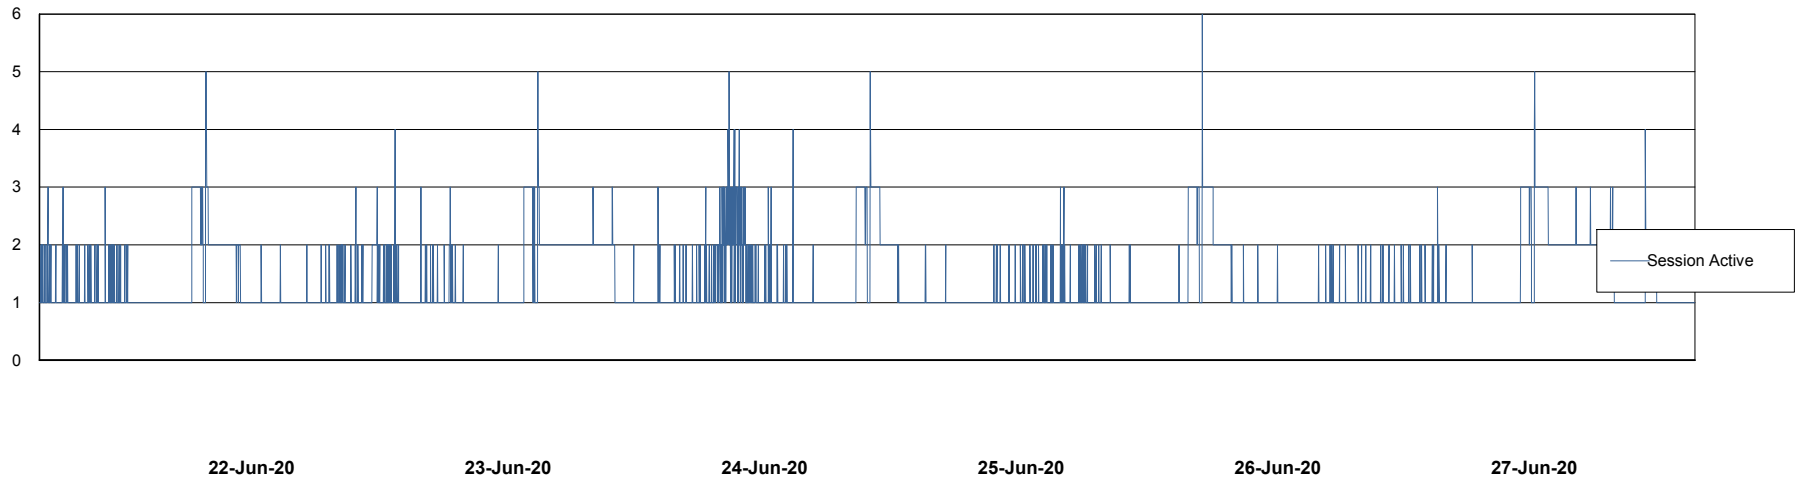

Weekly SLA Customer Report

Customer PHS_Production
Database ID 47

Database Performance PHS_BI_DB (new 2019)

Weekly SLA Customer Report

Customer PHS_Production
Database ID 47

Database Performance PHSDB_Production