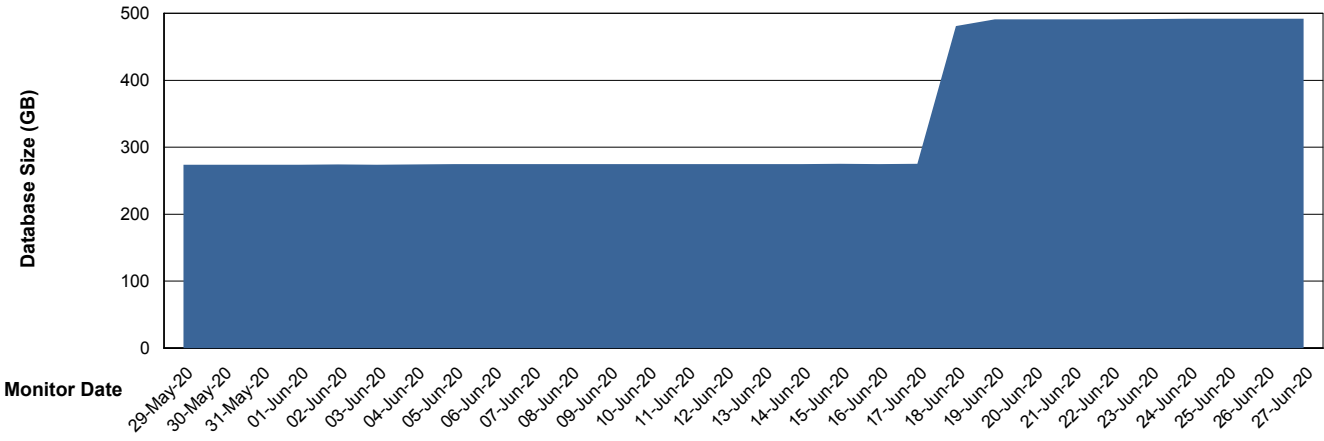

Weekly SLA Customer Report

Customer PCO Production
Database ID 44

Database Performance PCODB_Production

Weekly SLA Customer Report

Customer PCO Production
Database ID 44

Database Performance PCODB_Standby

Weekly SLA Customer Report

Customer PCO Production
 Database ID 44

DATABASE SIZE PCODB_Production

Database growth over last month

Database Tablespace PCODB_Production

Date	Tablespace Name	Filesize (Gb)	Usedsize (Gb)	Percentage free
27-Jun-20	ABSDATA	238	192	19
	INDX	329	267	19
26-Jun-20	ABSDATA	238	192	19
	INDX	329	267	19
25-Jun-20	ABSDATA	238	192	19
	INDX	329	267	19
24-Jun-20	ABSDATA	238	192	19
	INDX	329	267	19
23-Jun-20	ABSDATA	238	192	19
	INDX	329	267	19
22-Jun-20	ABSDATA	238	192	19
	INDX	329	267	19
21-Jun-20	ABSDATA	238	192	19
	INDX	329	267	19