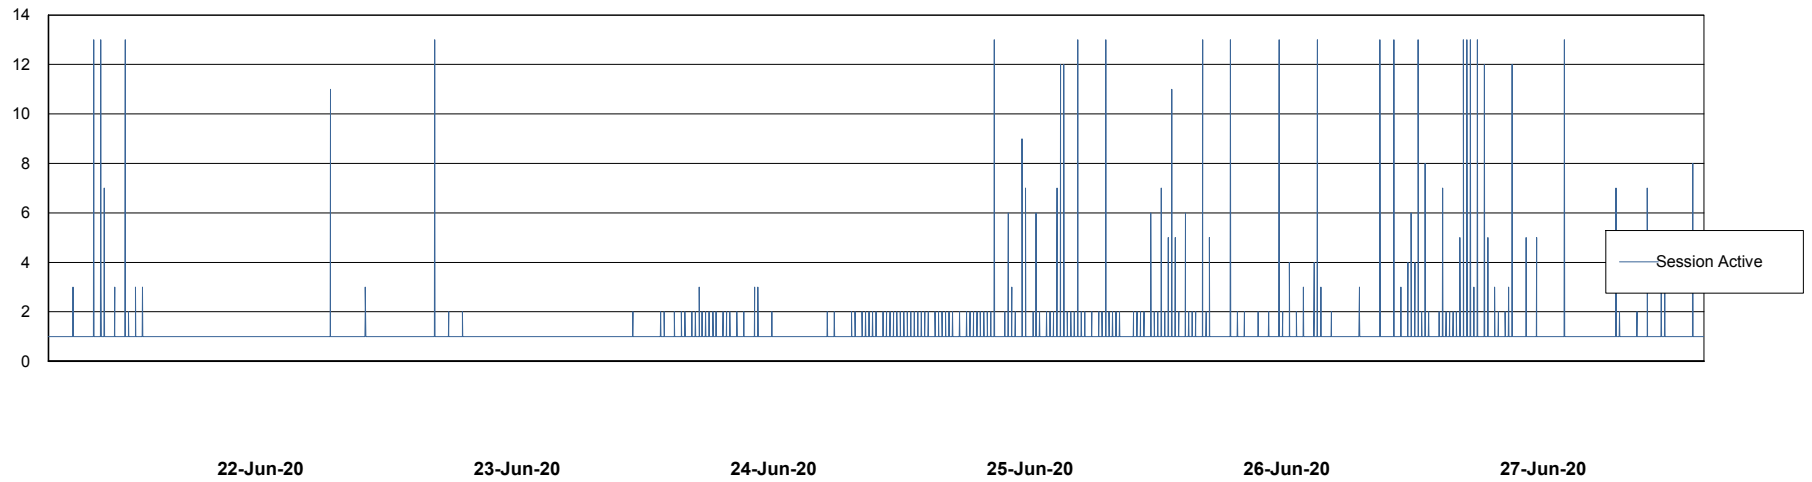

Weekly SLA Customer Report

Customer PCO Production
Database ID 44

Database Performance PCODB_Production

Weekly SLA Customer Report

Customer PCO Production
Database ID 44

Database Performance PCODB_Standby

Weekly SLA Customer Report