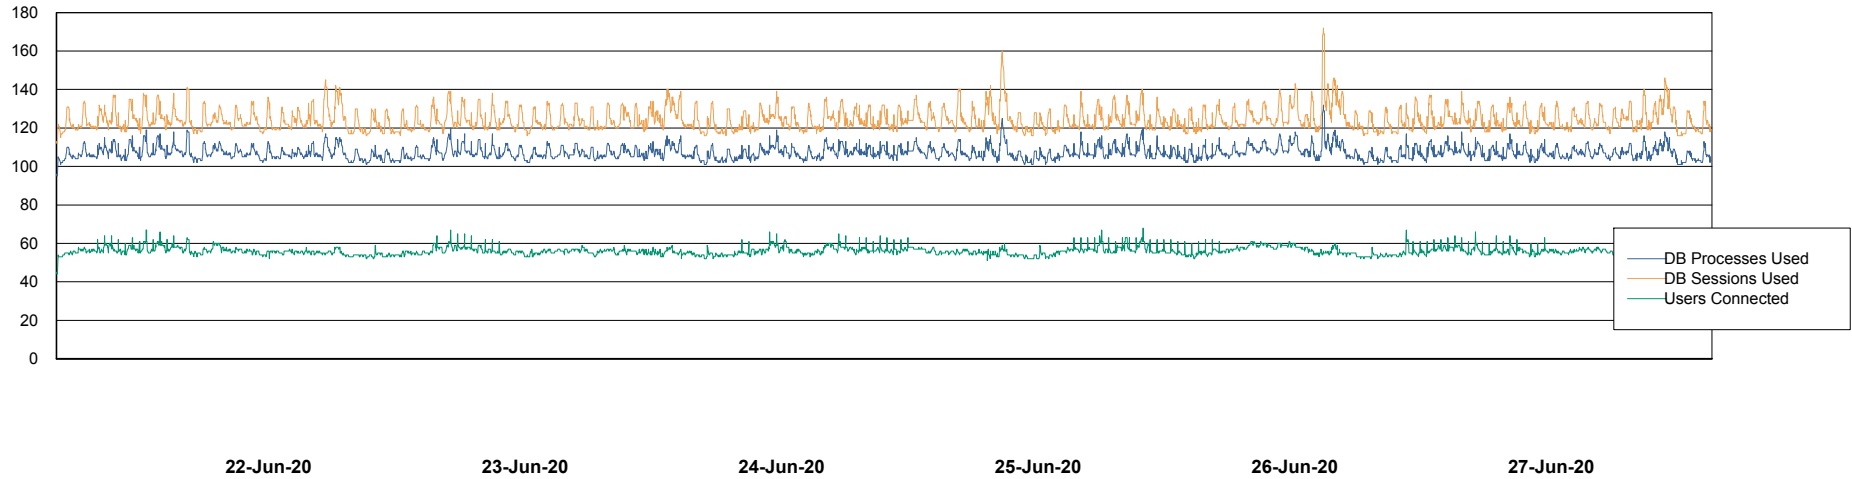

Database Performance PCODB_Production