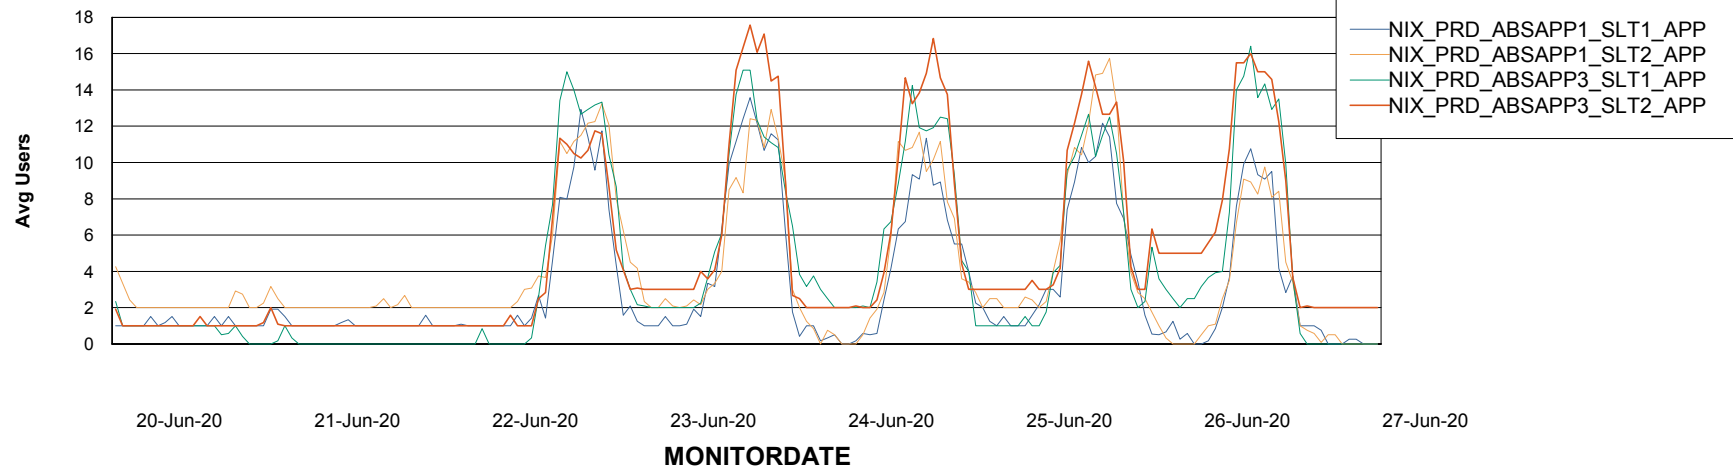

Standby Database Health NIX_Production

Recovery lag for last 7 days

Weekly SLA Customer Report

Customer NIX_Production
Database ID 51

ABSSolute Application Server Services

Avg memory used per ABS Server Service

Avg users per day per ABS server

Weekly SLA Customer Report

Customer NIX_Production
Database ID 51

ABSSolute Application ReportServer Services

Avg memory used per ReportServer Service

Weekly SLA Customer Report