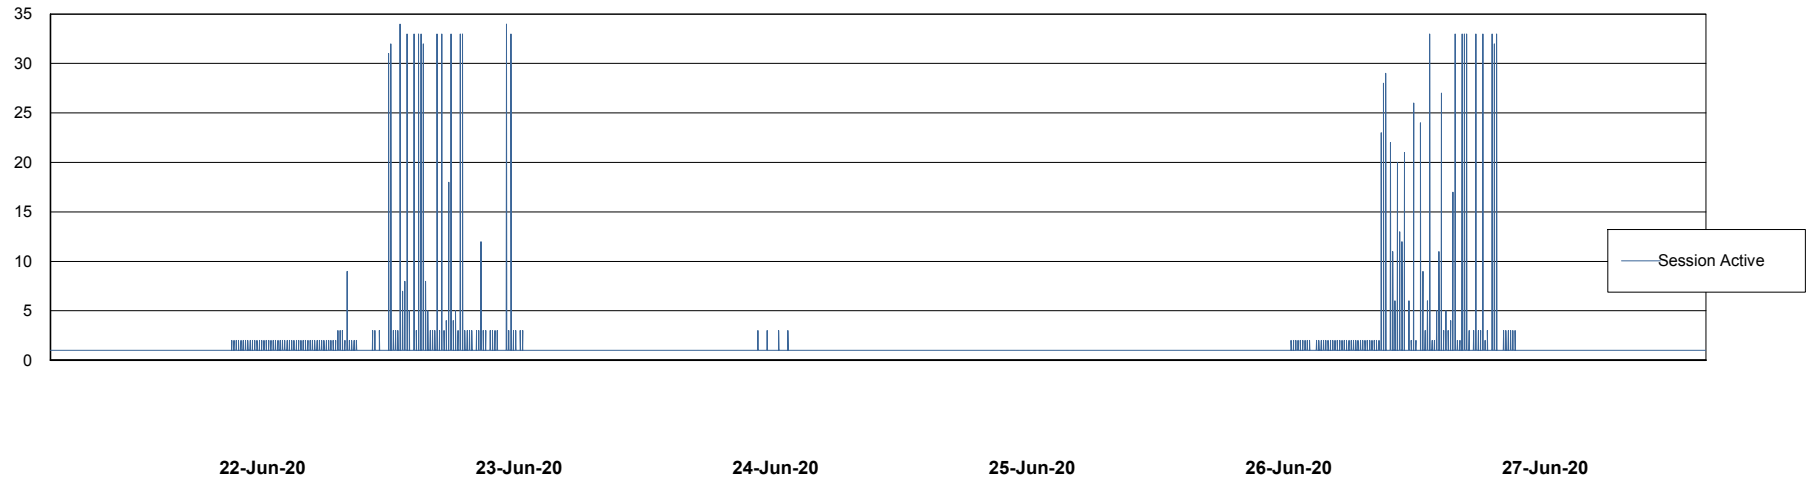

Database Performance NIXDB_Standby