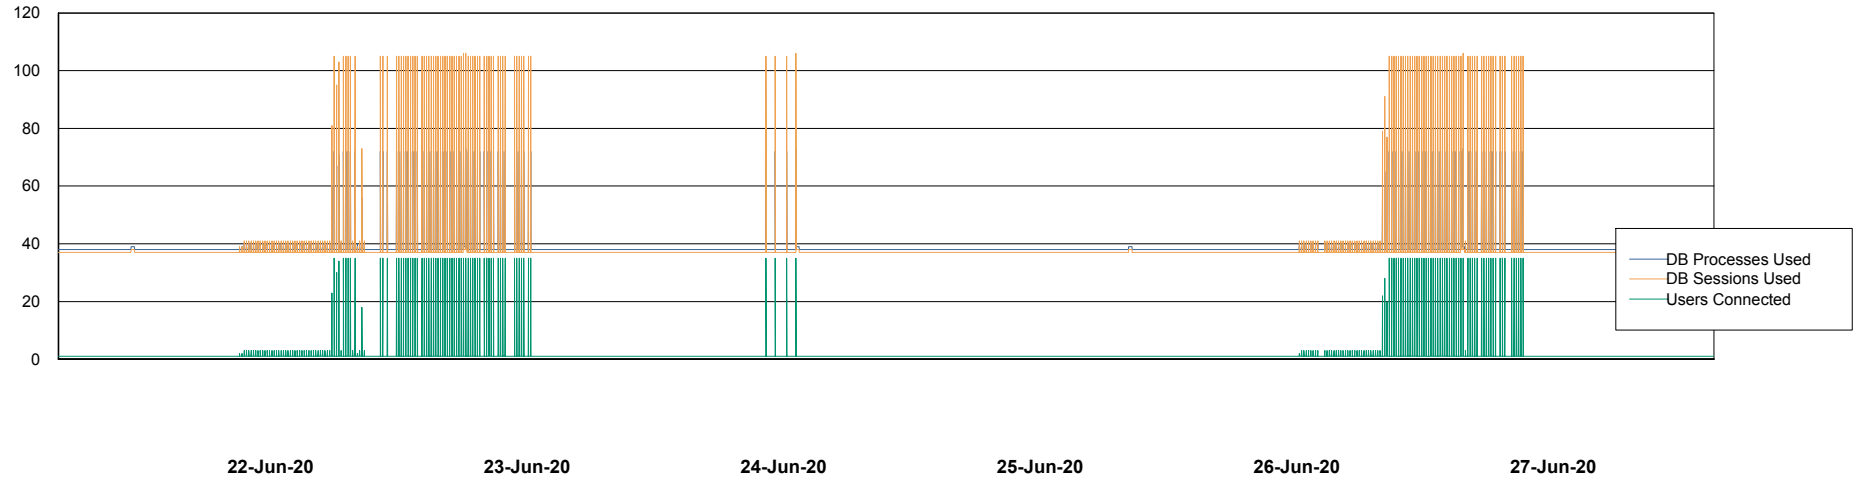

Weekly SLA Customer Report

Customer NIX_Production
Database ID 51

Database Performance NIXDB_BI

Weekly SLA Customer Report

Customer NIX_Production
Database ID 51

Database Performance NIXDB_Production

Weekly SLA Customer Report

Customer NIX_Production
Database ID 51

Database Performance NIXDB_Standby

Weekly SLA Customer Report

Customer NIX_Production
Database ID 51

DATABASE SIZE NIXDB_BI

Database growth over last month

DATABASE SIZE NIXDB_Production