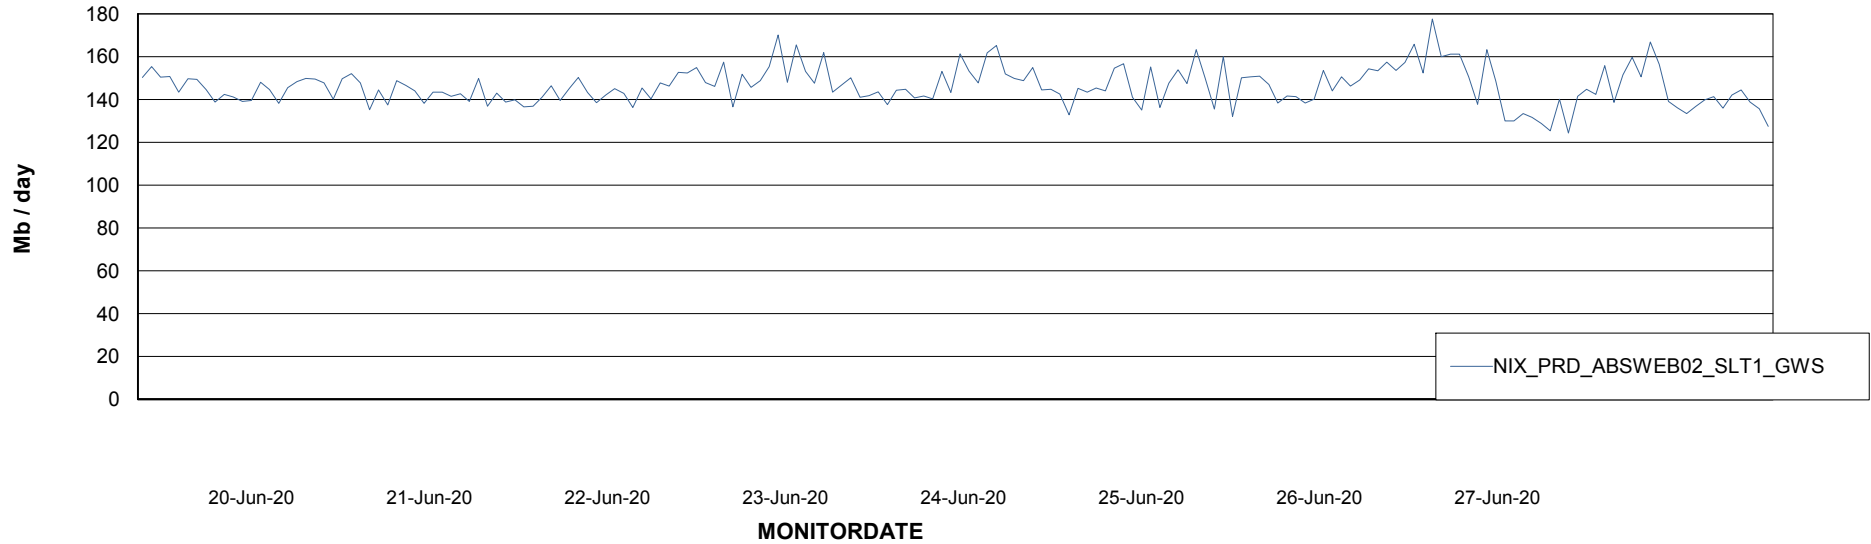

ABSSolute Web Component Services

Avg memory used per ABS Web component