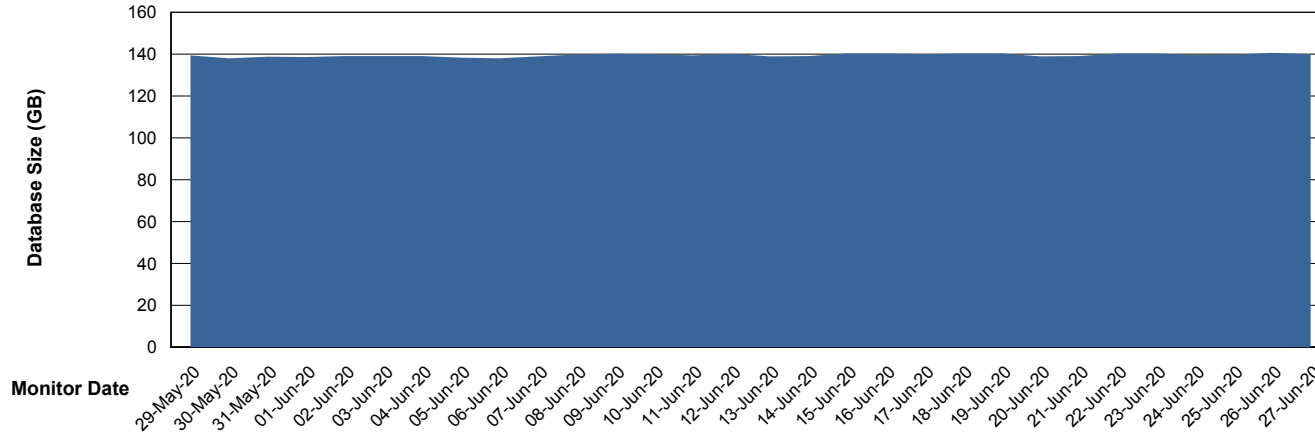

Weekly SLA Customer Report

Customer NIX_Production
Database ID 51

Database Performance NIXDB_BI

Weekly SLA Customer Report

Customer NIX_Production
Database ID 51

Database Performance NIXDB_Production

Weekly SLA Customer Report

Customer NIX_Production
Database ID 51

Database Performance NIXDB_Standby

Weekly SLA Customer Report

Customer NIX_Production
Database ID 51

DATABASE SIZE NIXDB_BI

Database growth over last month

DATABASE SIZE NIXDB_Production

Database growth over last month

Weekly SLA Customer Report

Customer NIX_Production
 Database ID 51

Database Tablespace NIXDB_BI

Date	Tablespace Name	Filesize (Gb)	Usedsize (Gb)	Percentage free
27-Jun-20	ABSDATA	80	67	16
	INDX	84	70	17
26-Jun-20	ABSDATA	80	67	16
	INDX	84	70	17
25-Jun-20	ABSDATA	80	67	16
	INDX	84	70	17
24-Jun-20	ABSDATA	80	67	16
	INDX	84	70	17
23-Jun-20	ABSDATA	80	67	16
	INDX	84	70	17
22-Jun-20	ABSDATA	80	67	16
	INDX	84	70	17
21-Jun-20	ABSDATA	80	67	16
	INDX	84	70	17