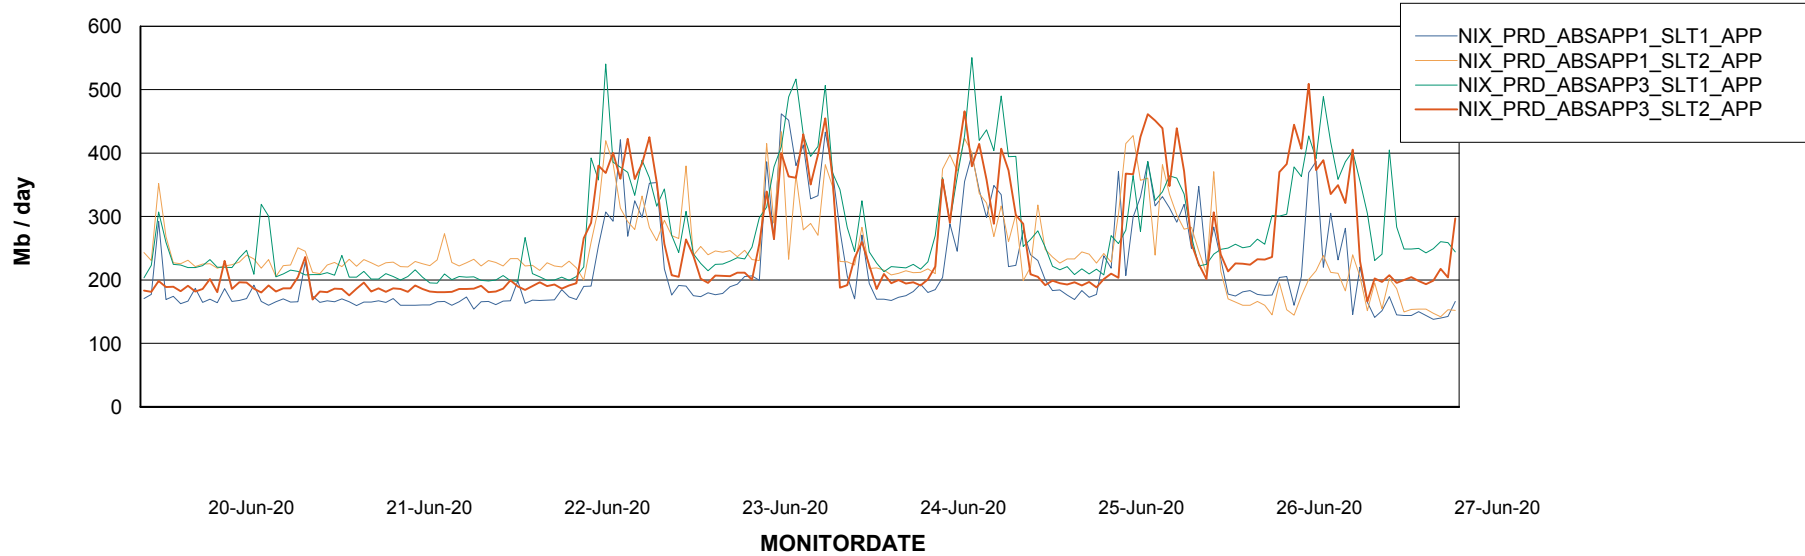

Standby Database Health NIX_Production

Recovery lag for last 7 days

Weekly SLA Customer Report

Customer NIX_Production
Database ID 51

ABSSolute Application Server Services

Avg memory used per ABS Server Service