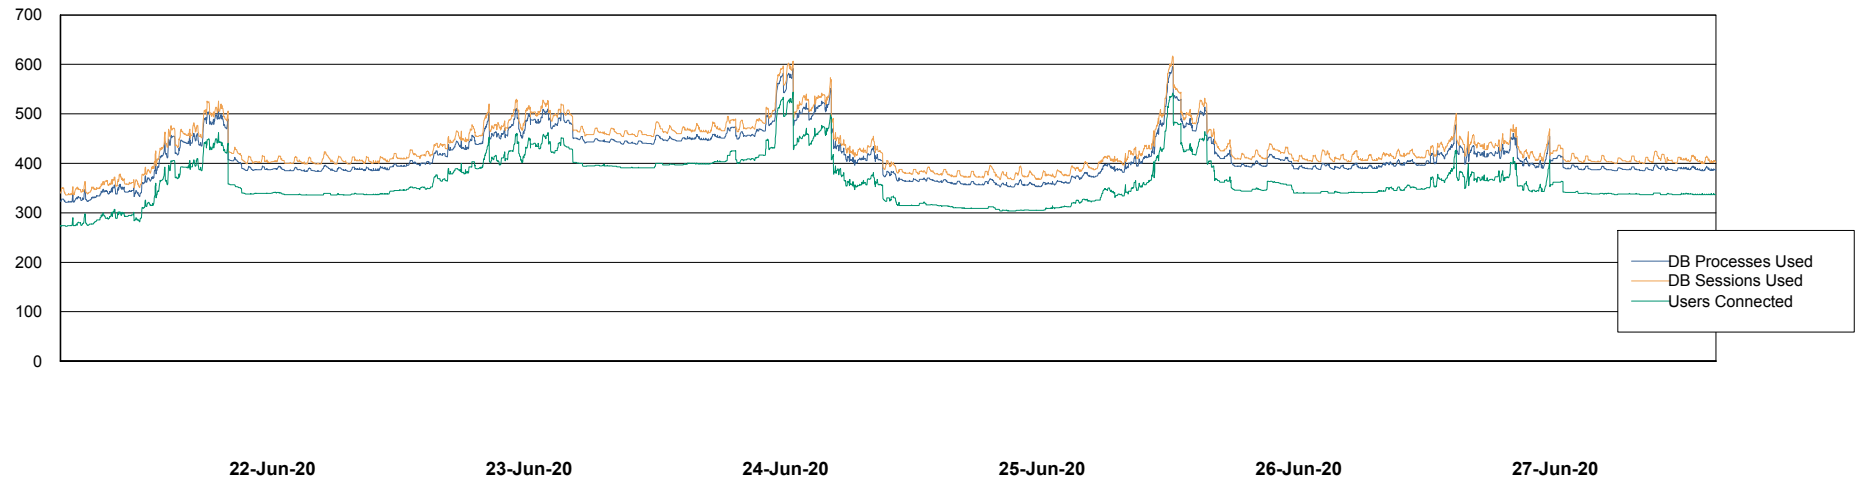

Weekly SLA Customer Report

Customer NIX_Production
Database ID 51

Database Performance NIXDB_BI

Weekly SLA Customer Report

Customer NIX_Production
Database ID 51

Database Performance NIXDB_Production

Weekly SLA Customer Report