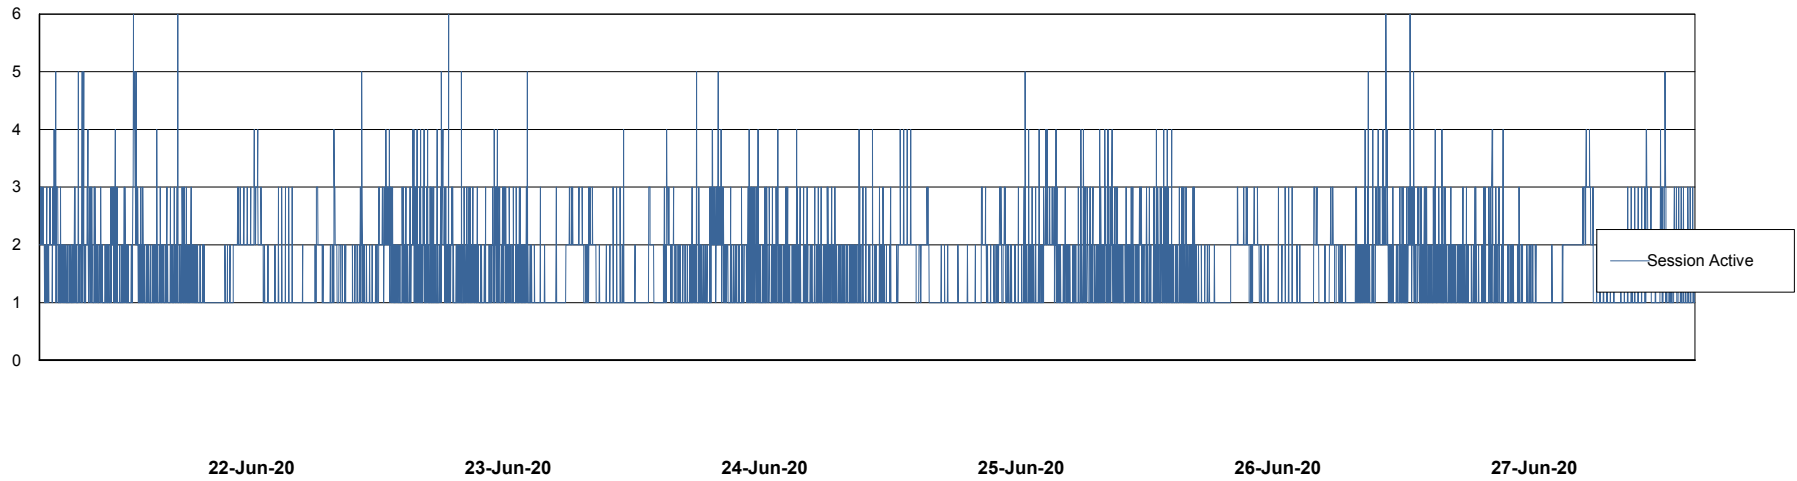

Weekly SLA Customer Report

Customer NIX_Production
Database ID 51

Database Performance NIXDB_BI

Weekly SLA Customer Report

Customer NIX_Production
Database ID 51

Database Performance NIXDB_Production

Weekly SLA Customer Report