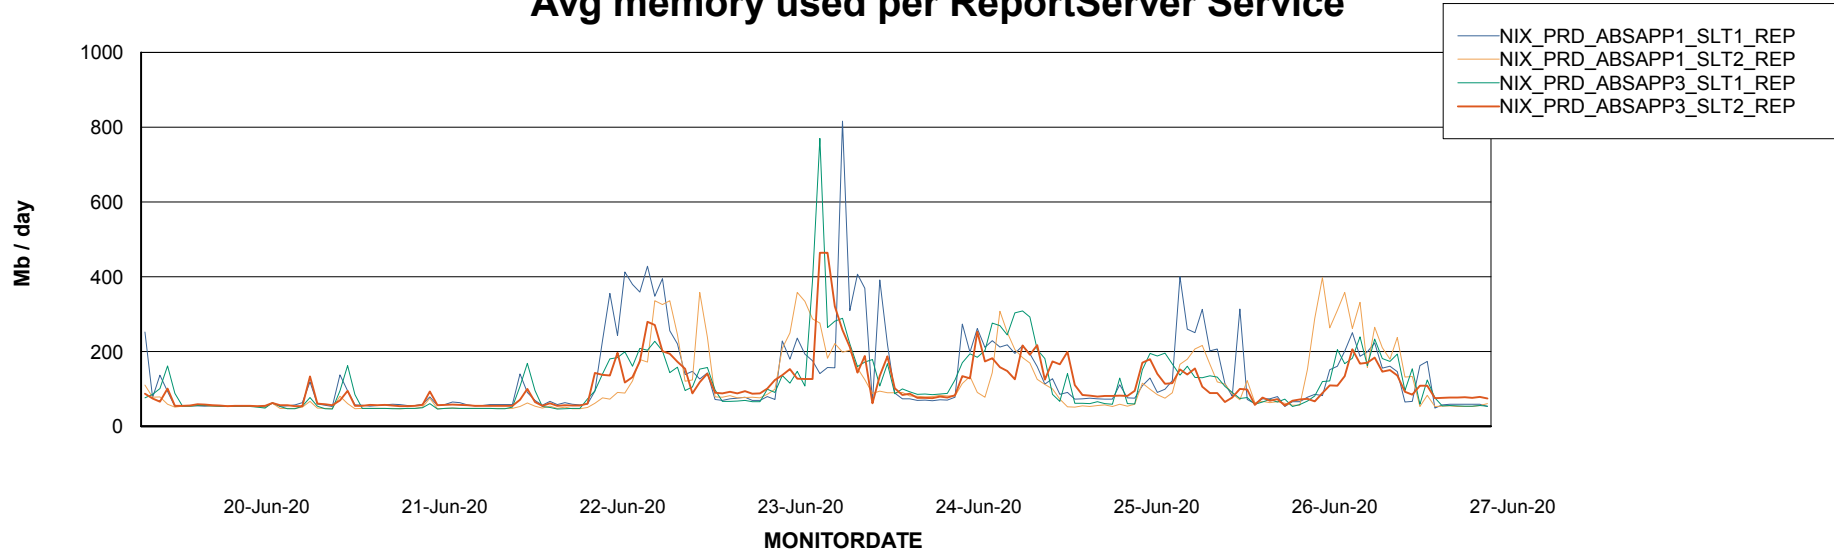

Avg users per day per ABS server

Weekly SLA Customer Report

Customer NIX_Production
Database ID 51

ABSSolute Application ReportServer Services

Avg memory used per ReportServer Service

Weekly SLA Customer Report