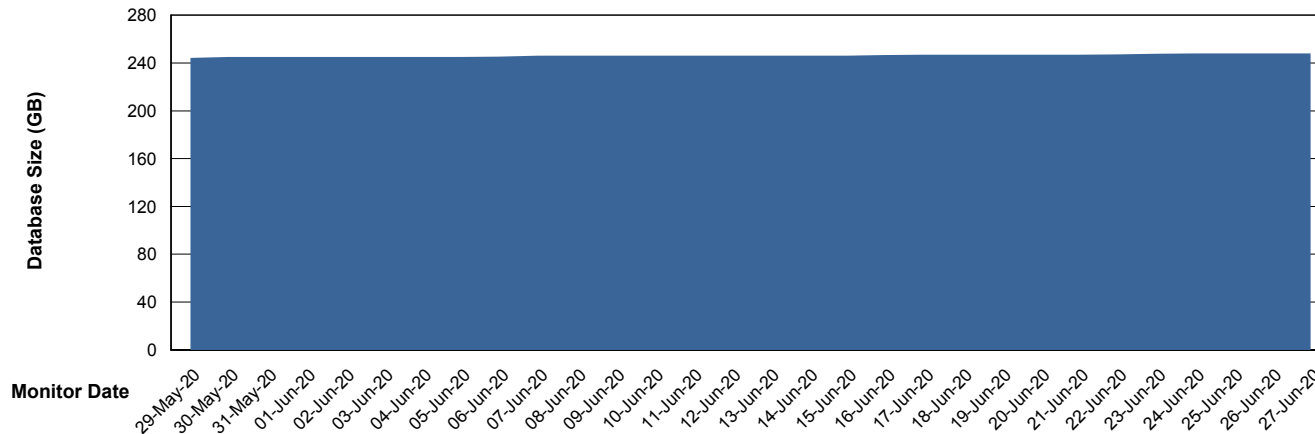

Customer NIX_Production
Database ID 51

Database Performance NIXDB_Standby

Weekly SLA Customer Report

Customer NIX_Production
Database ID 51

DATABASE SIZE NIXDB_BI

Database growth over last month

DATABASE SIZE NIXDB_Production

Database growth over last month

Weekly SLA Customer Report

Customer NIX_Production
 Database ID 51

Database Tablespace NIXDB_BI

Date	Tablespace Name	Filesize (Gb)	Usedsize (Gb)	Percentage free
27-Jun-20	ABSDATA	80	67	16
	INDX	84	70	17
26-Jun-20	ABSDATA	80	67	16
	INDX	84	70	17
25-Jun-20	ABSDATA	80	67	16
	INDX	84	70	17
24-Jun-20	ABSDATA	80	67	16
	INDX	84	70	17
23-Jun-20	ABSDATA	80	67	16
	INDX	84	70	17
22-Jun-20	ABSDATA	80	67	16
	INDX	84	70	17
21-Jun-20	ABSDATA	80	67	16
	INDX	84	70	17