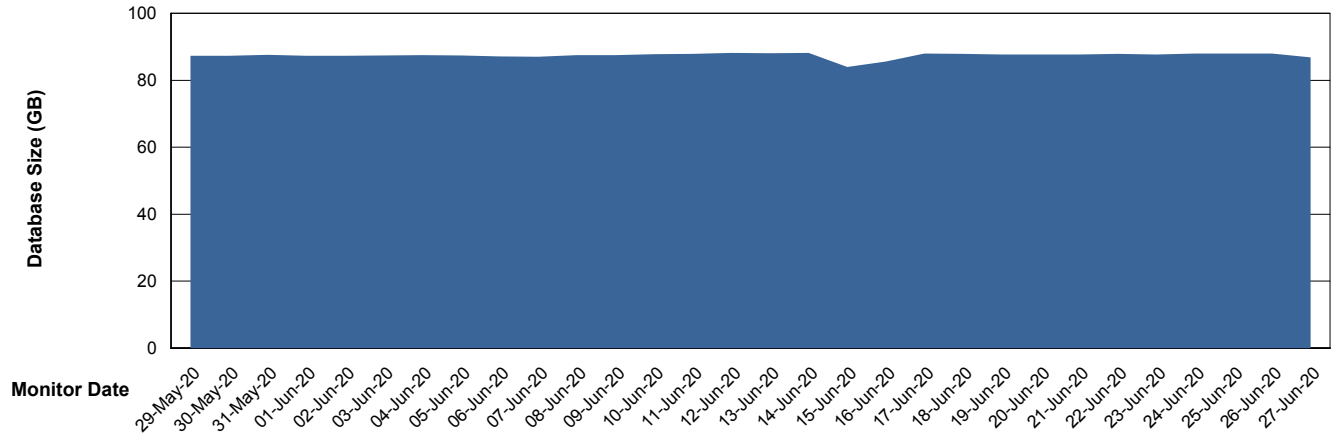

Weekly SLA Customer Report

Customer LLG_Production
Database ID 53

Database Performance LLGDB_BI02

Weekly SLA Customer Report

Customer LLG_Production
Database ID 53

Database Performance LLGDB_Production

Weekly SLA Customer Report

Customer LLG_Production
Database ID 53

Database Performance LLGDB_Standby

Weekly SLA Customer Report

Customer LLG_Production
Database ID 53

DATABASE SIZE LLGDB_BI02

Database growth over last month

DATABASE SIZE LLGDB_Production

Database growth over last month

Weekly SLA Customer Report

Customer LLG_Production
Database ID 53

Database Tablespace LLGDB_BI02

Date	Tablespace Name	Filesize (Gb)	Usedsize (Gb)	Percentage free
27-Jun-20	ABSDATA	100	41	59
	INDX	100	42	58
26-Jun-20	ABSDATA	100	41	59
	INDX	100	42	58
25-Jun-20	ABSDATA	100	41	59
	INDX	100	42	58
24-Jun-20	ABSDATA	100	41	59
	INDX	100	42	58
23-Jun-20	ABSDATA	100	41	59
	INDX	100	42	58
22-Jun-20	ABSDATA	100	41	59
	INDX	100	42	58
21-Jun-20	ABSDATA	100	41	59
	INDX	100	42	58