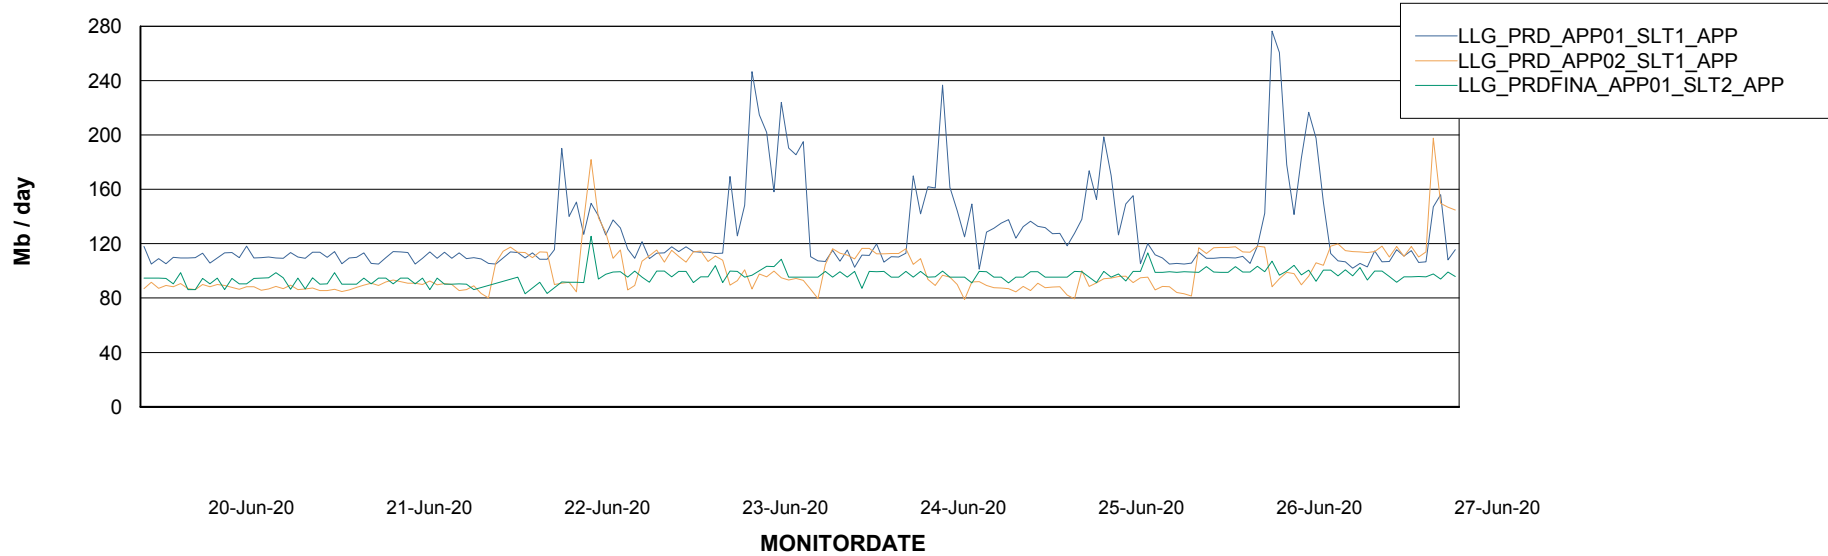

ABSSolute Application Server Services

Avg memory used per ABS Server Service