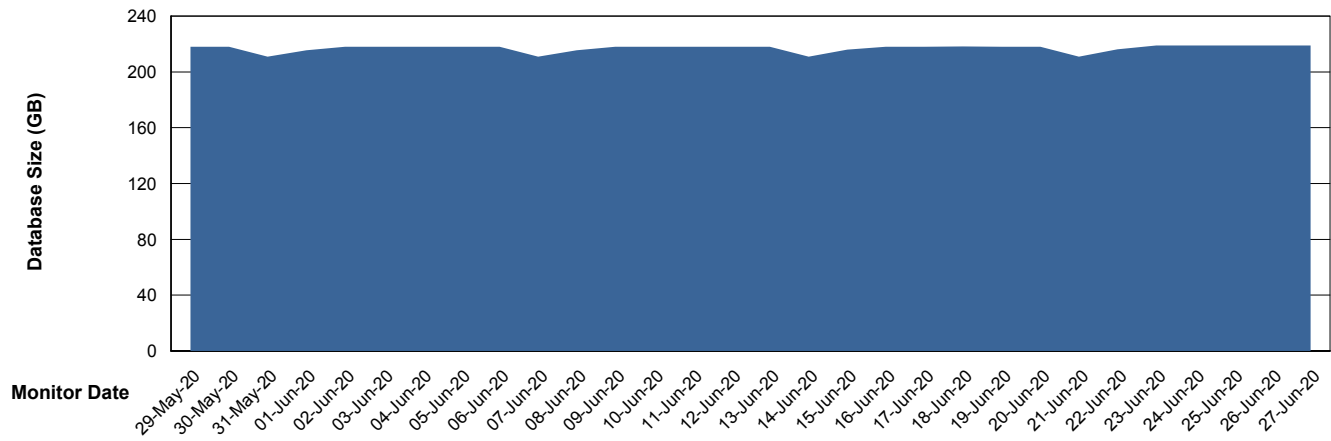

Customer LLG_Production
Database ID 53

Database Performance LLGDB_Standby

Weekly SLA Customer Report

Customer LLG_Production
Database ID 53

DATABASE SIZE LLGDB_BI02

Database growth over last month

DATABASE SIZE LLGDB_Production

Database growth over last month

Weekly SLA Customer Report

Customer LLG_Production
Database ID 53

Database Tablespace LLGDB_BI02

Date	Tablespace Name	Filesize (Gb)	Usedsize (Gb)	Percentage free
27-Jun-20	ABSDATA	100	41	59
	INDX	100	42	58
26-Jun-20	ABSDATA	100	41	59
	INDX	100	42	58
25-Jun-20	ABSDATA	100	41	59
	INDX	100	42	58
24-Jun-20	ABSDATA	100	41	59
	INDX	100	42	58
23-Jun-20	ABSDATA	100	41	59
	INDX	100	42	58
22-Jun-20	ABSDATA	100	41	59
	INDX	100	42	58
21-Jun-20	ABSDATA	100	41	59
	INDX	100	42	58