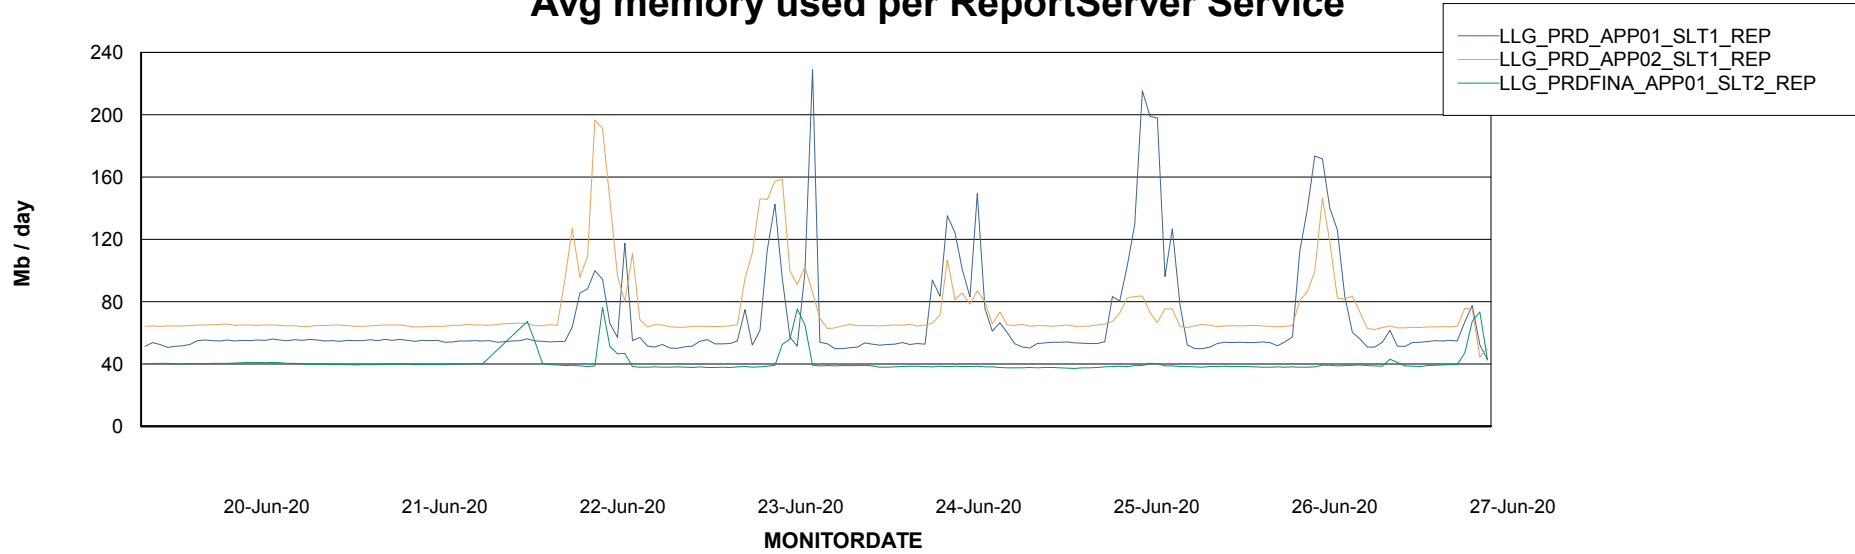

ABSSolute Application Server Services

Avg memory used per ReportServer Service