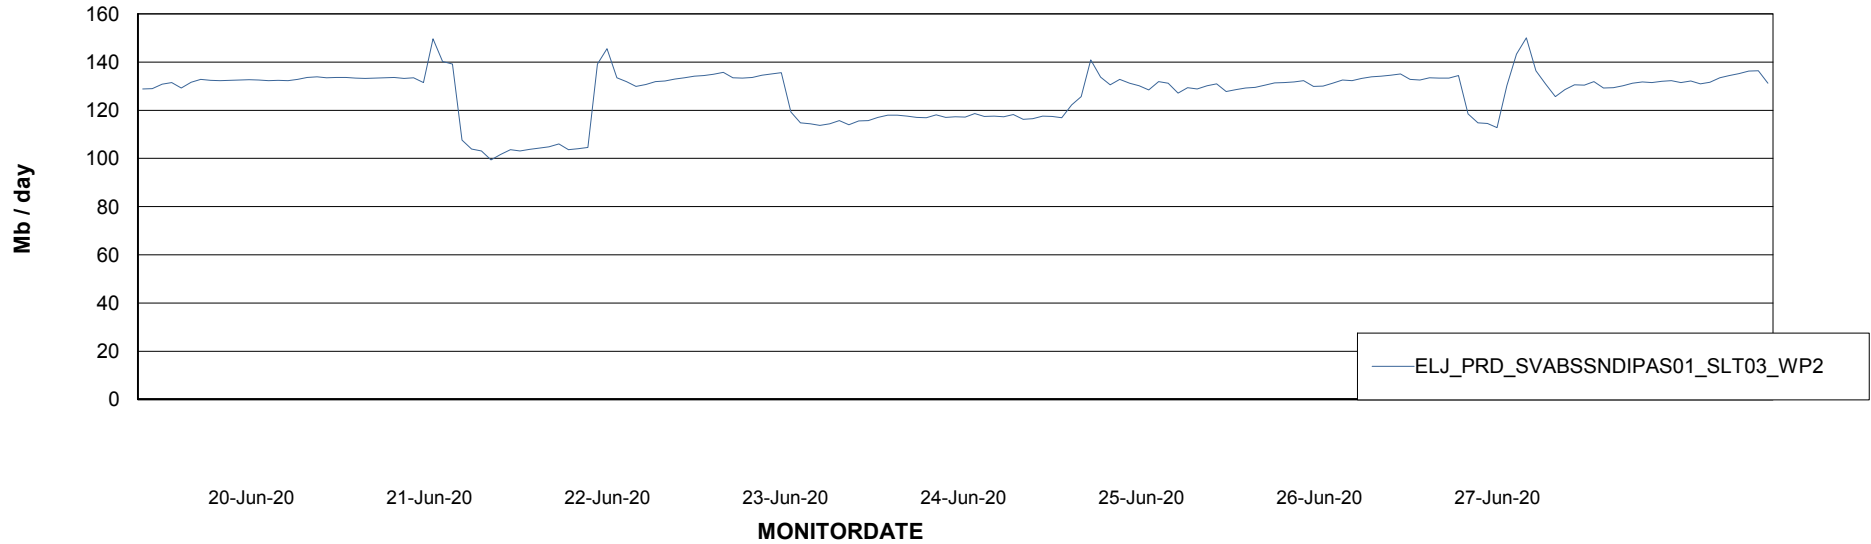

ABSSolute Application ReportServer Services

Avg memory used per ReportServer Service

Weekly SLA Customer Report

Customer ELJ Production
Database ID 72

ABSSolute Web Component Services

Avg memory used per ABS Web component