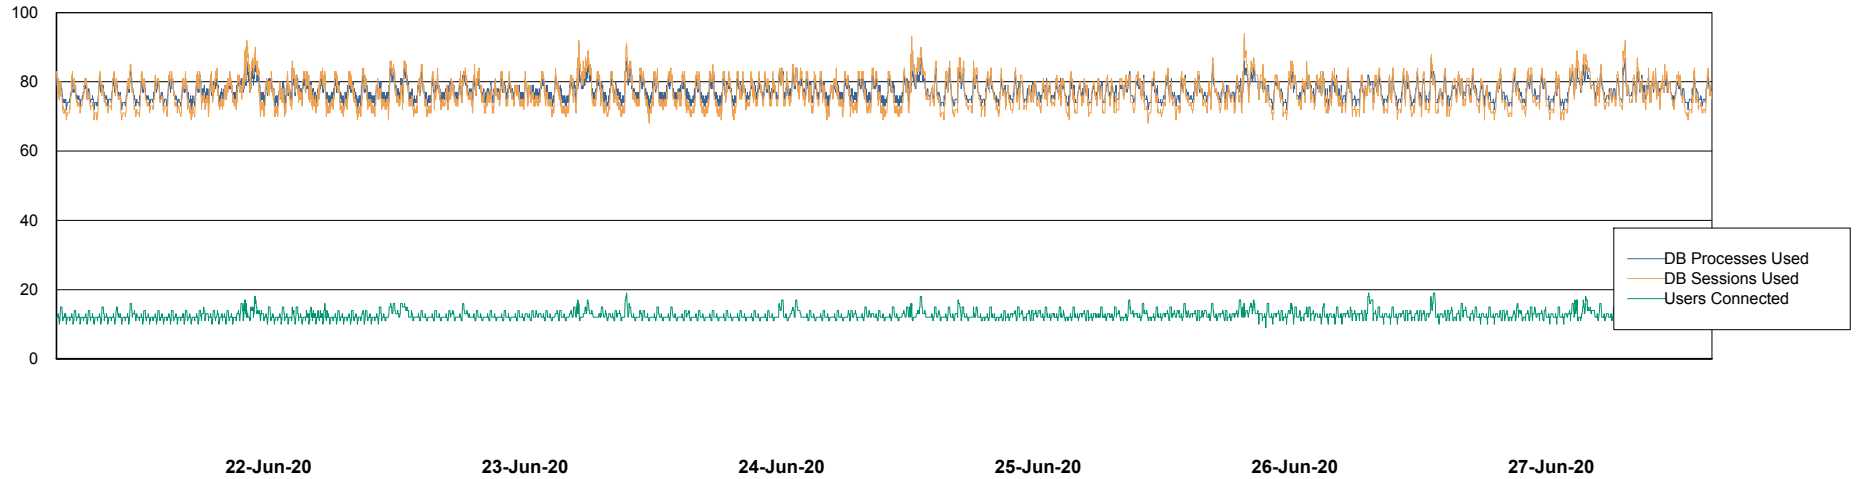

Database Performance ELJDB_PRD_BI