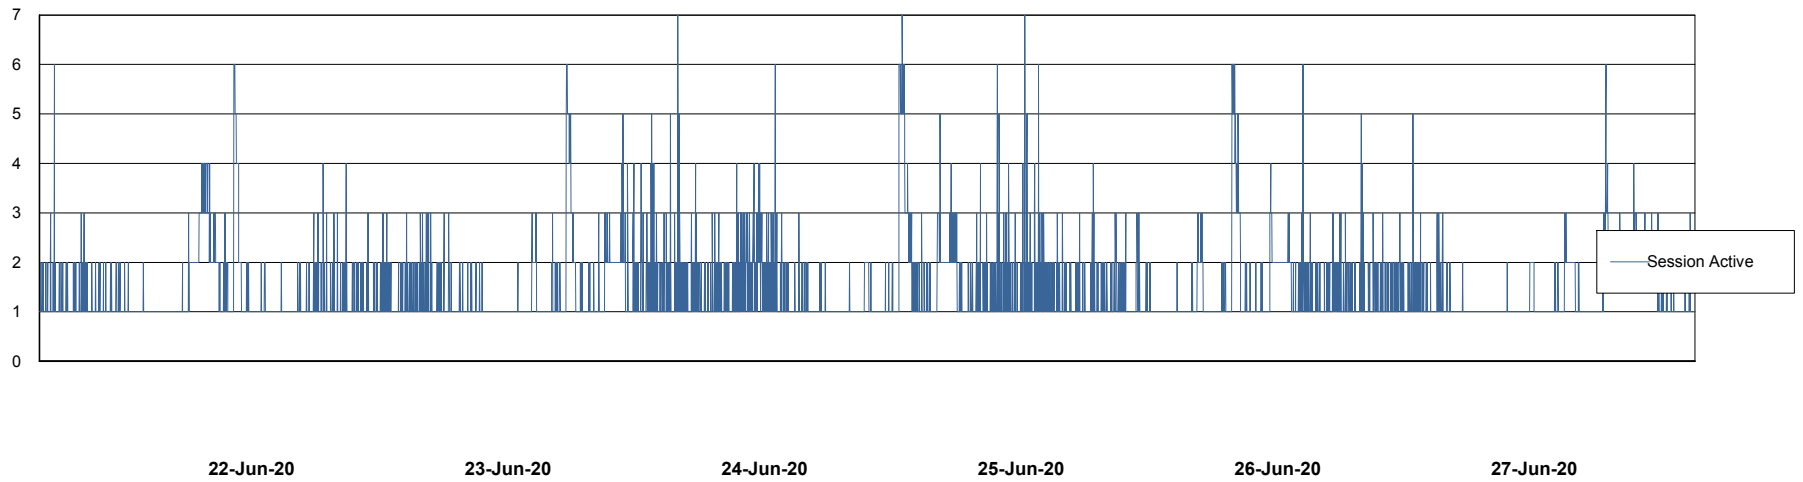

Weekly SLA Customer Report

Customer ELJ Production
Database ID 72

Database Performance ELJDB_PRD_BI

Weekly SLA Customer Report

Customer ELJ Production
Database ID 72

Database Performance ELJDB_Production

Weekly SLA Customer Report