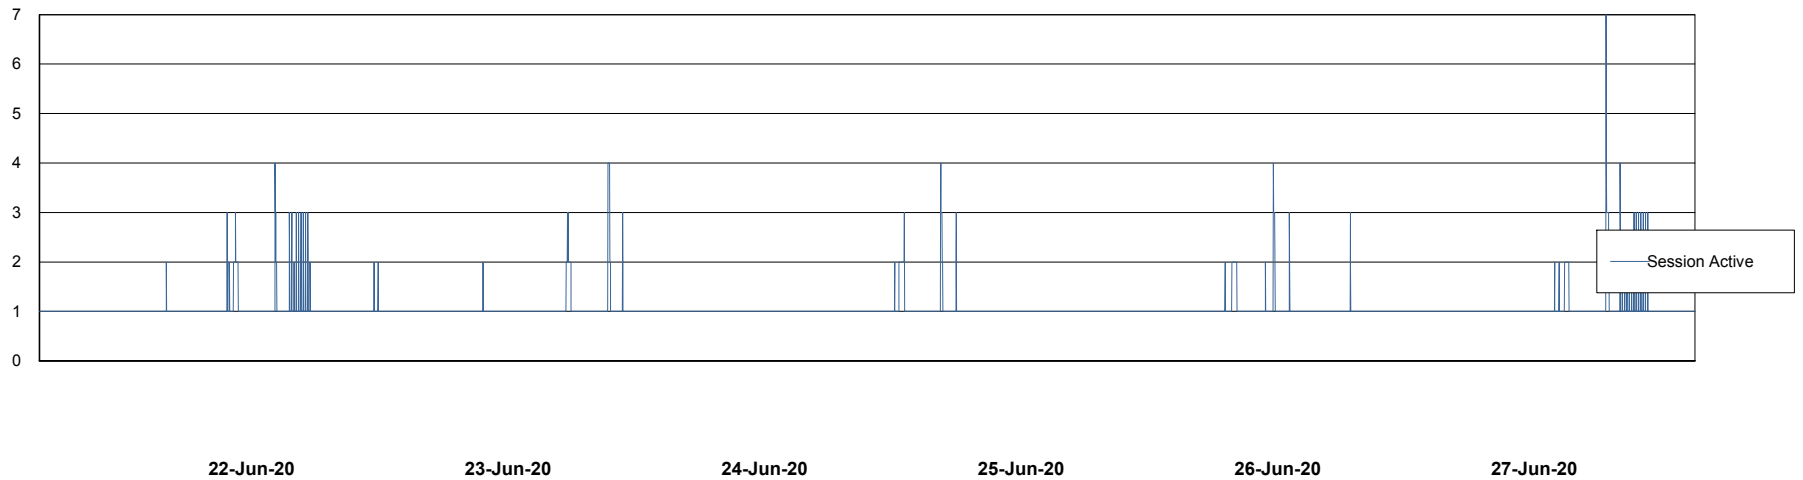

Database Performance ELJDB_PRD_BI