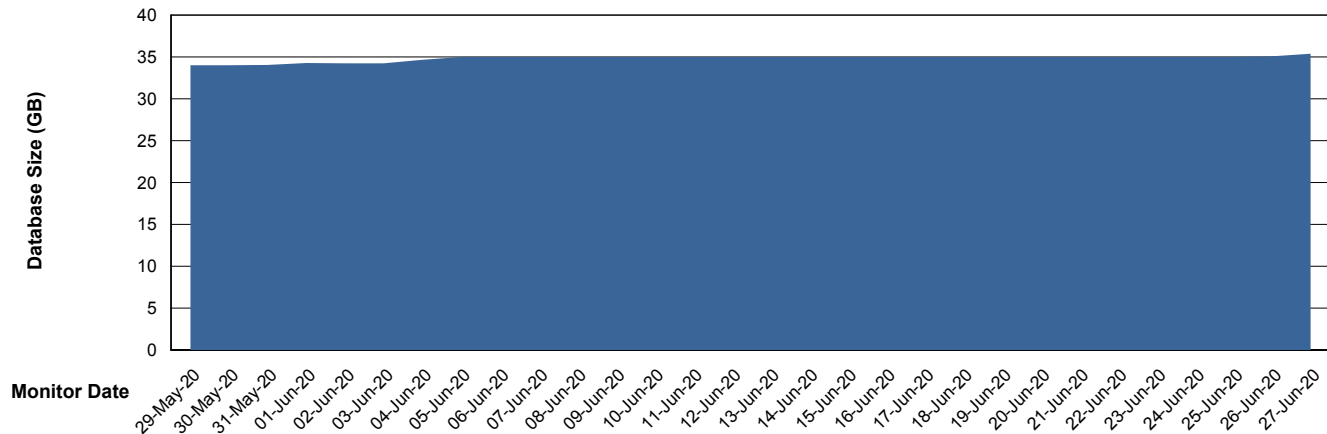

DATABASE SIZE ELJDB_Production

Database growth over last month