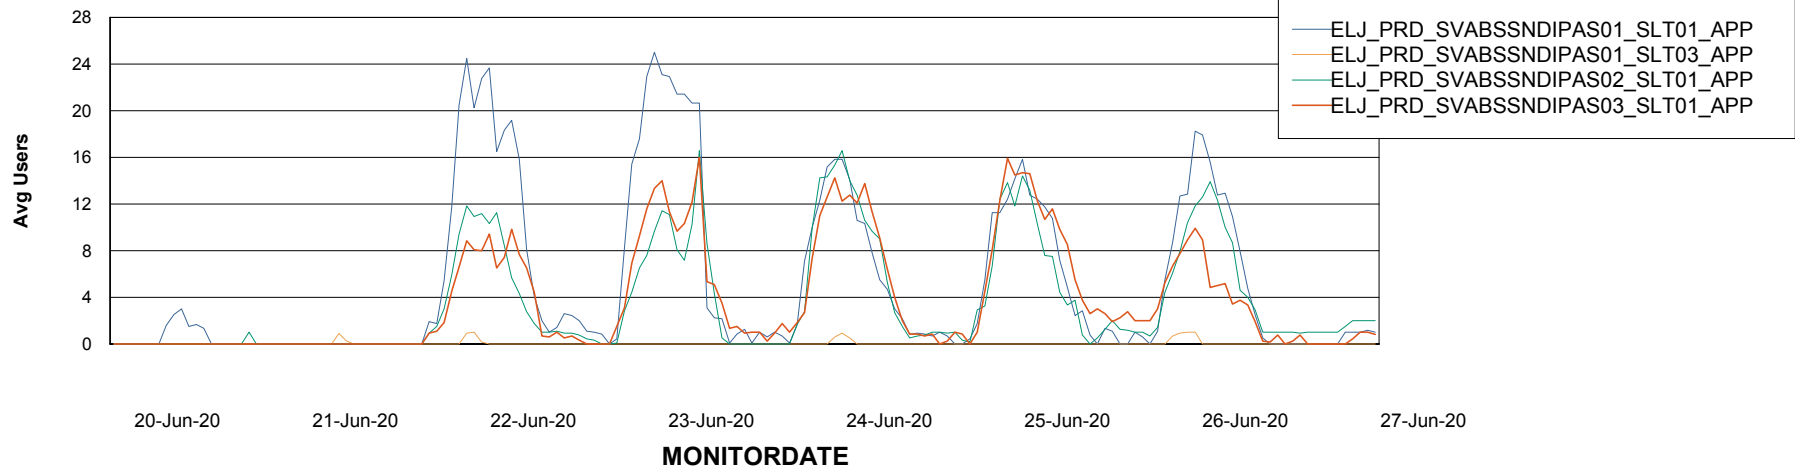

Weekly SLA Customer Report

Customer ELJ Production
Database ID 72

ABSSolute Application Server Services

Avg memory used per ABS Server Service

Avg users per day per ABS server

Weekly SLA Customer Report

Customer ELJ Production
Database ID 72