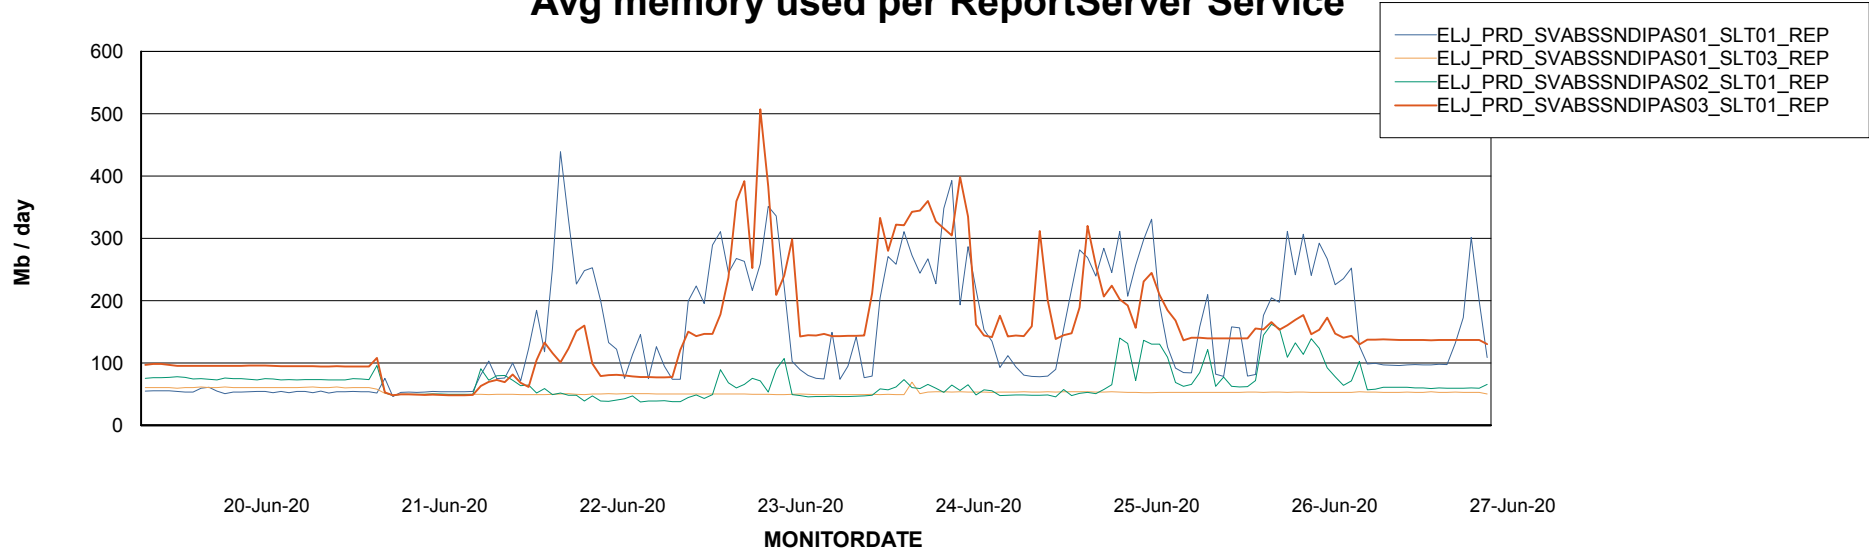

ABSSolute Application ReportServer Services

Avg memory used per ReportServer Service