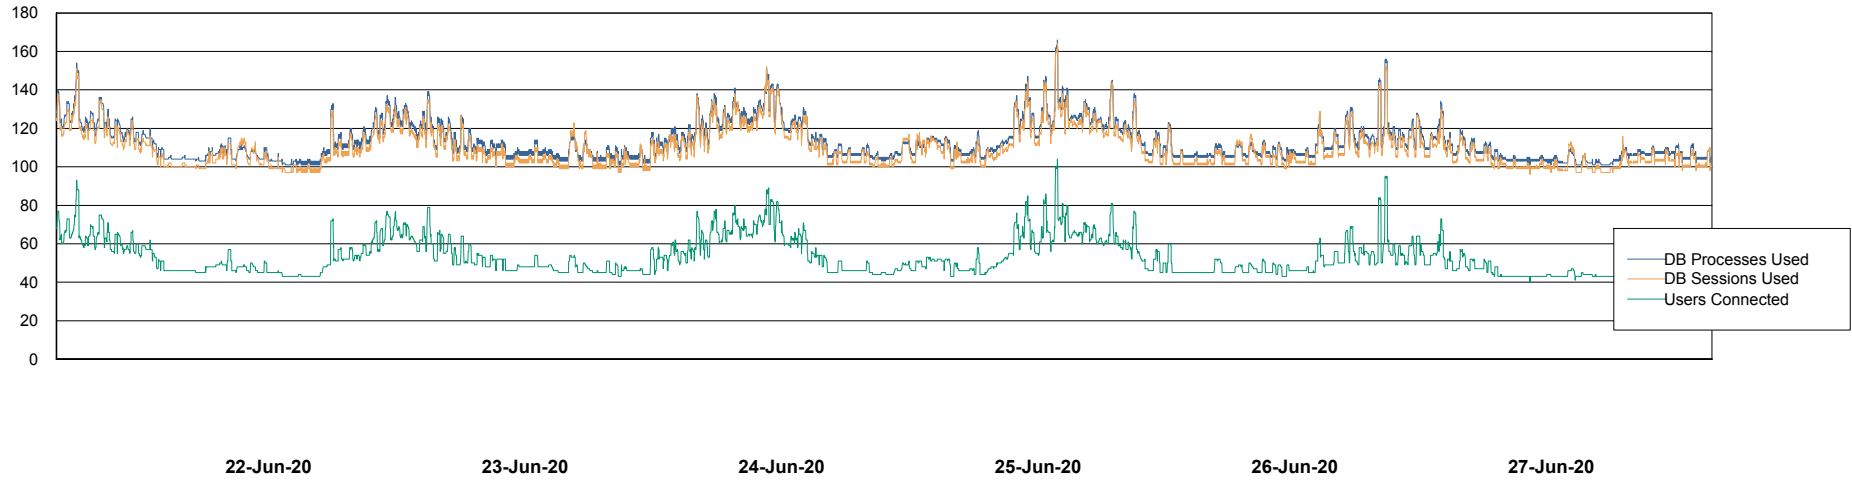

Weekly SLA Customer Report

Customer ELJ Production
Database ID 72

Database Performance ELJDB_PRD_BI

Weekly SLA Customer Report

Customer ELJ Production
Database ID 72

Database Performance ELJDB_Production

Weekly SLA Customer Report