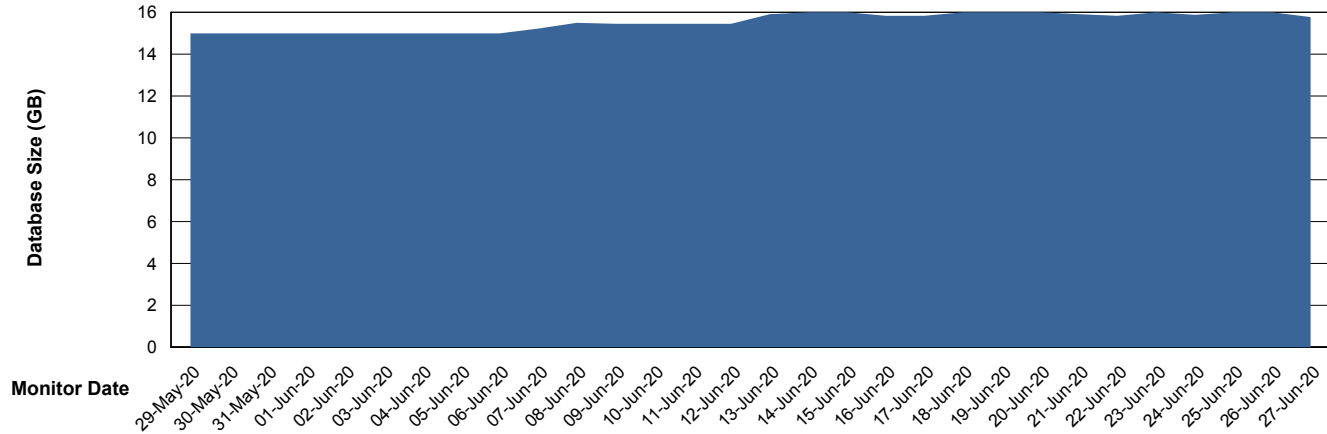

Customer ELJ Production
Database ID 72

Database Performance ELJDB_Standby

Weekly SLA Customer Report

Customer ELJ Production
Database ID 72

DATABASE SIZE ELJDB_PRD_BI

Database growth over last month

DATABASE SIZE ELJDB_Production

Database growth over last month

Weekly SLA Customer Report

Customer ELJ Production
 Database ID 72

Database Tablespace ELJDB_PRD_BI

Date	Tablespace Name	Filesize (Gb)	Usedsize (Gb)	Percentage free
27-Jun-20	ABSDATA	7	6	14
	INDX	7	6	14
26-Jun-20	ABSDATA	7	6	14
	INDX	7	6	14
25-Jun-20	ABSDATA	7	6	14
	INDX	7	6	14
24-Jun-20	ABSDATA	7	6	14
	INDX	7	6	14
23-Jun-20	ABSDATA	7	6	14
	INDX	7	6	14
22-Jun-20	ABSDATA	7	6	14
	INDX	7	6	14
21-Jun-20	ABSDATA	7	6	14
	INDX	7	6	14