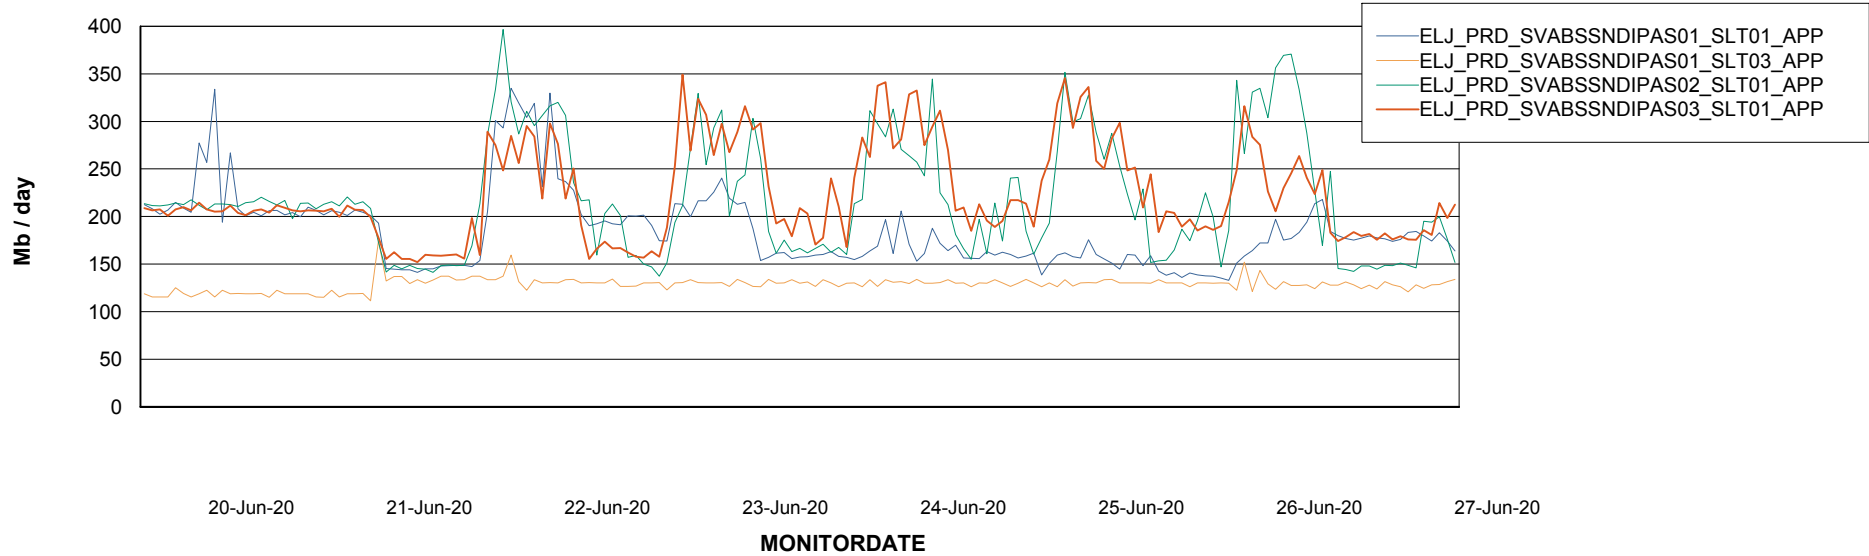

ABSSolute Application Server Services

Avg memory used per ABS Server Service