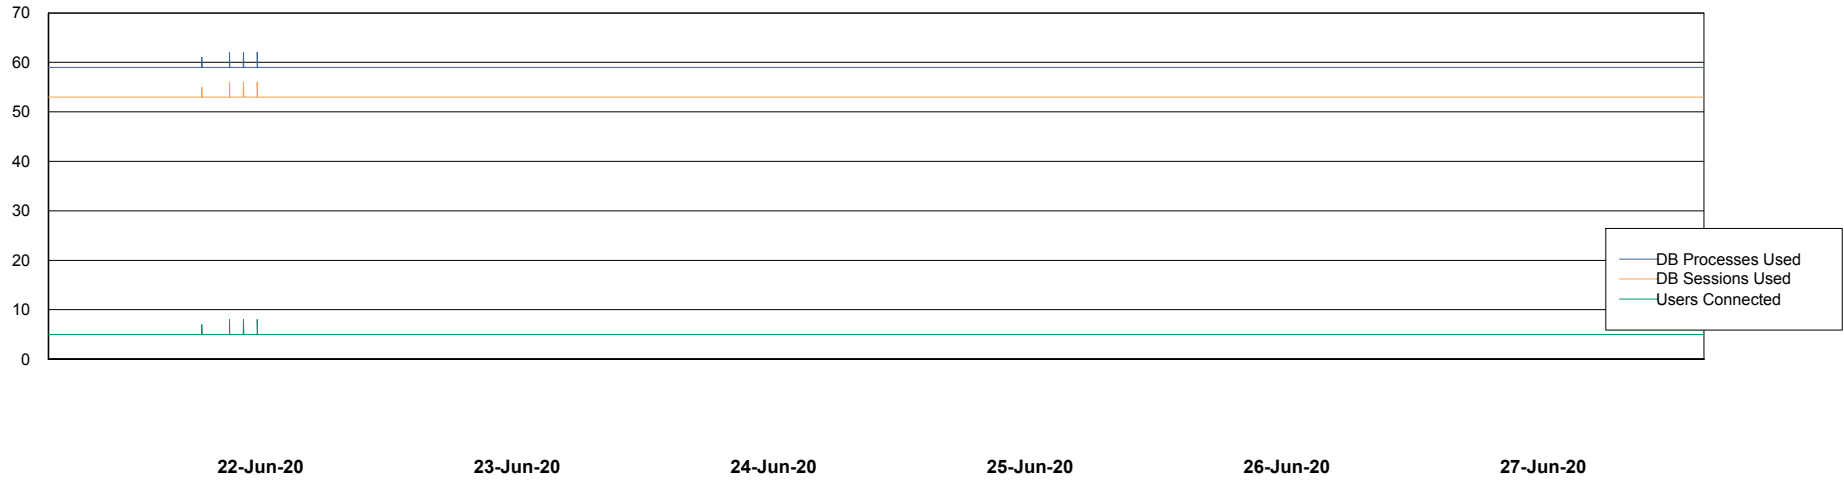

Database Performance ELJDB_Standby