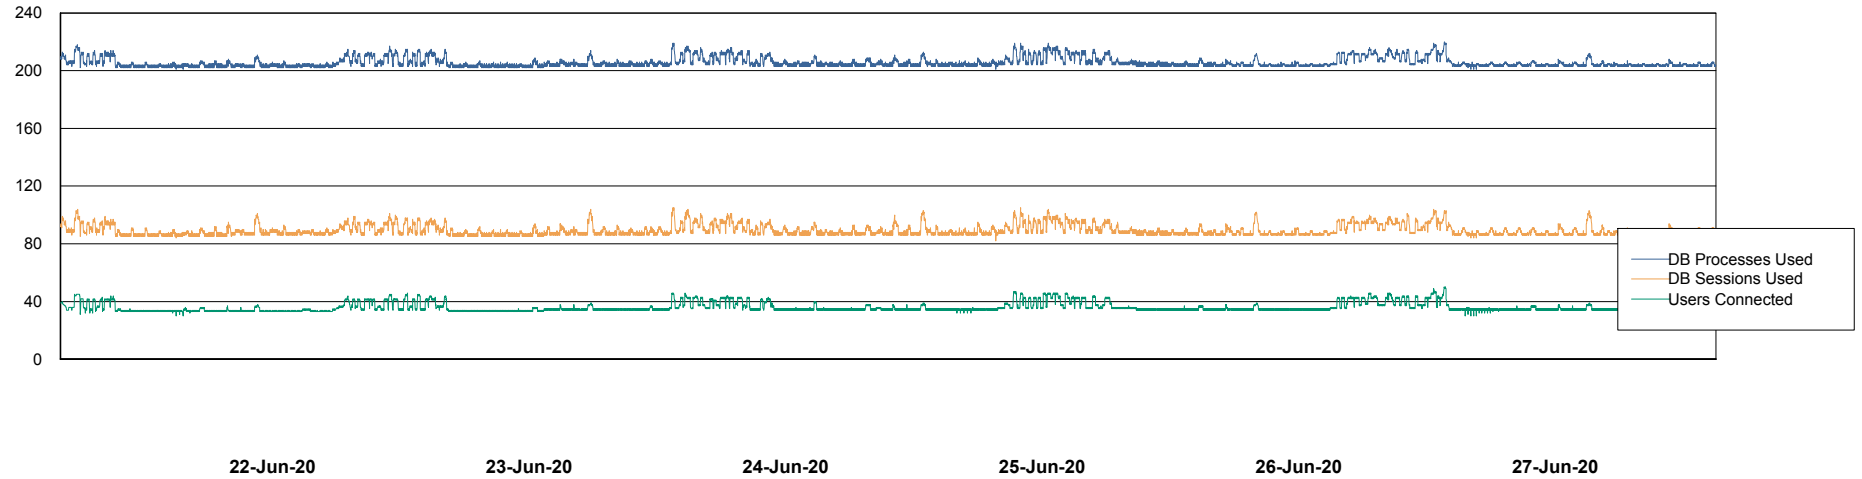

Weekly SLA Customer Report

Customer ECL Production
Database ID 77

Harddisk Usage ECL_PRD_ECL-ABS-WEB

	Free disk space on c: (%)	Total disk space on c: (Gb)
27-Jun-20	79	127
26-Jun-20	79	127
25-Jun-20	79	127
24-Jun-20	79	127
23-Jun-20	79	127
22-Jun-20	79	127
21-Jun-20	79	127

Weekly SLA Customer Report

Customer ECL Production
Database ID 77

Database Performance ECLDB_Production

Weekly SLA Customer Report

Customer ECL Production
Database ID 77

Database Performance ECLDB_Standby

Weekly SLA Customer Report