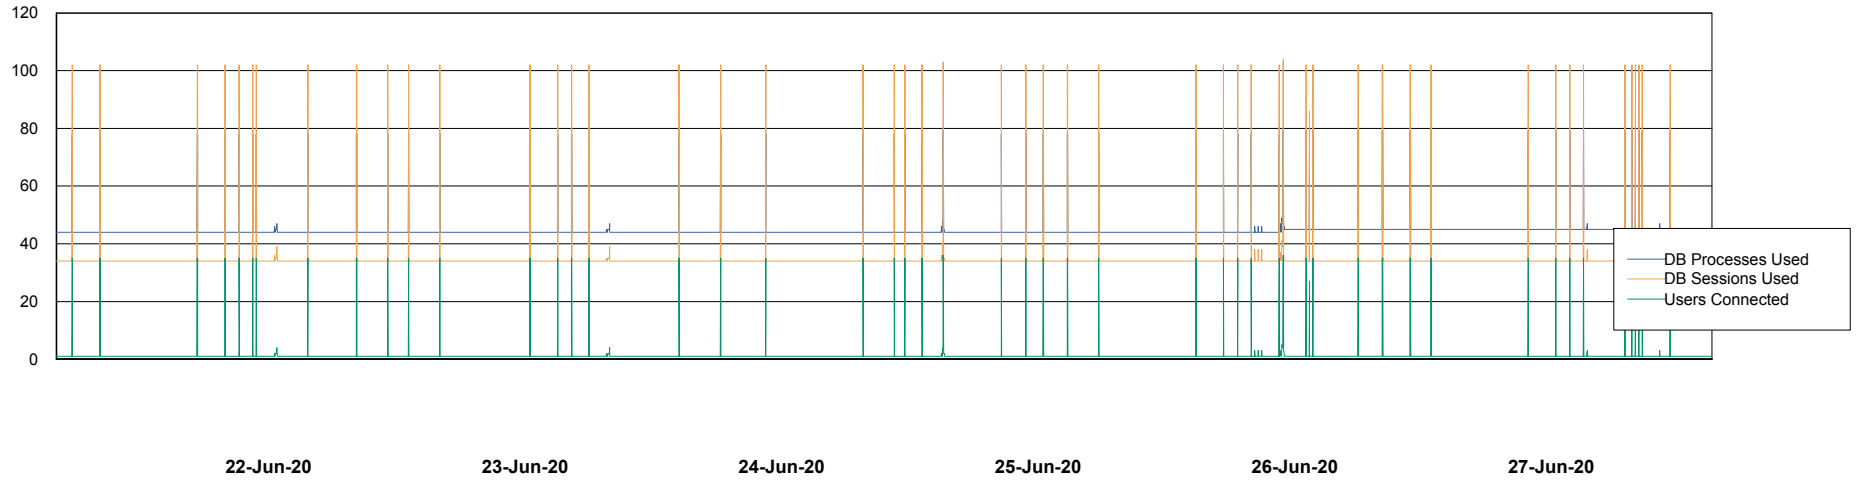

Weekly SLA Customer Report

Customer ECL Production
Database ID 77

Database Performance ECLDB_Production

Weekly SLA Customer Report

Customer ECL Production
Database ID 77

Database Performance ECLDB_Standby

Weekly SLA Customer Report