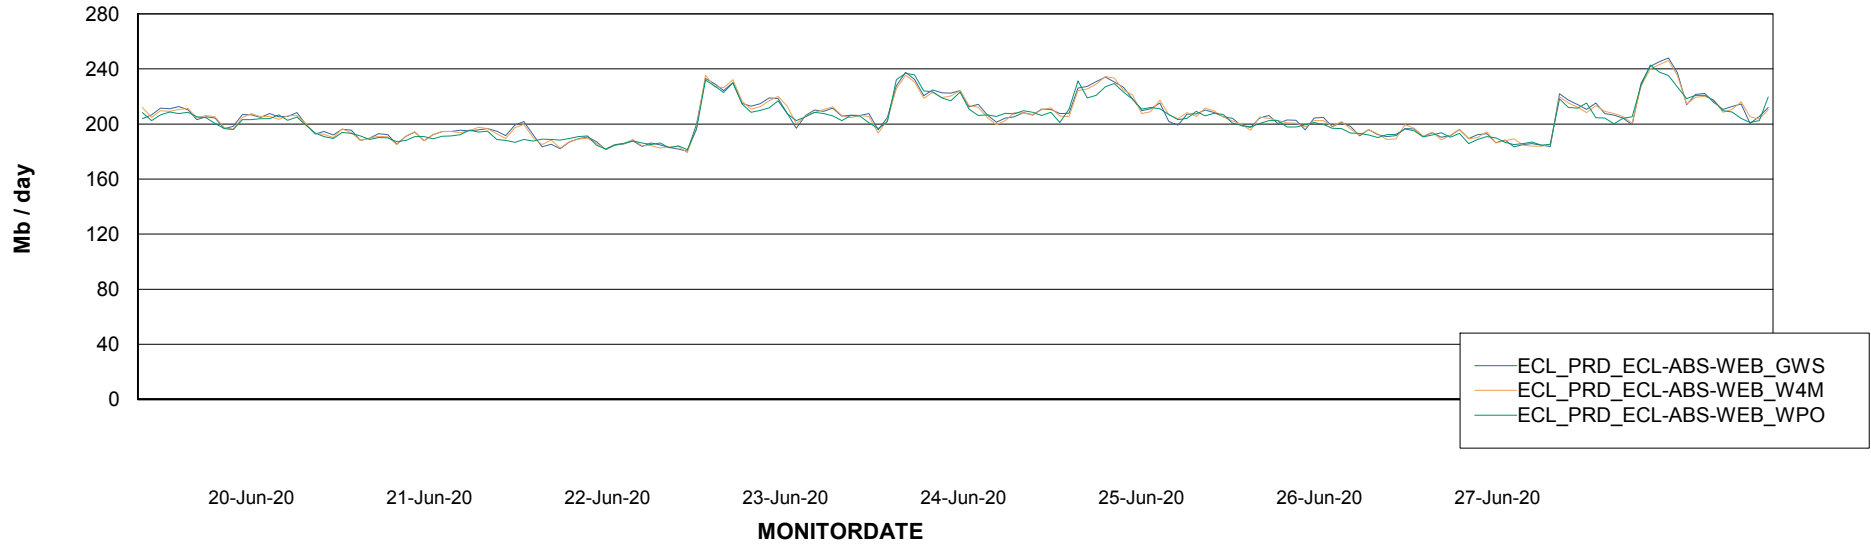

ABSSolute Web Component Services

Avg memory used per ABS Web component