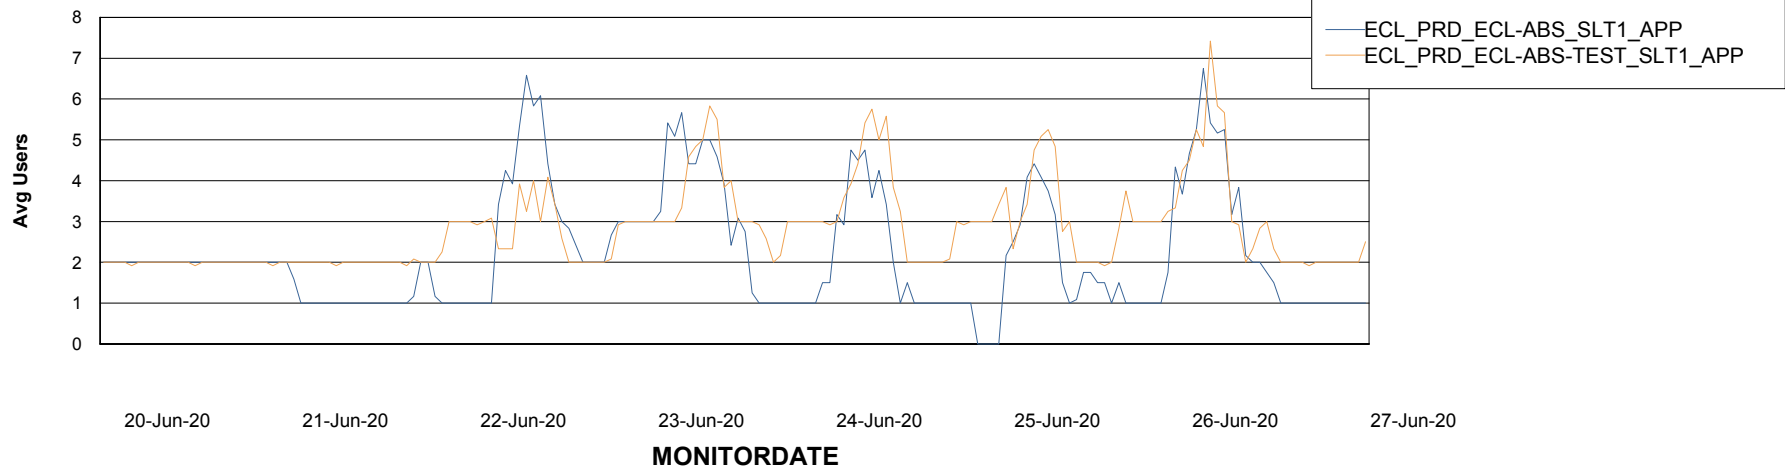

Avg users per day per ABS server