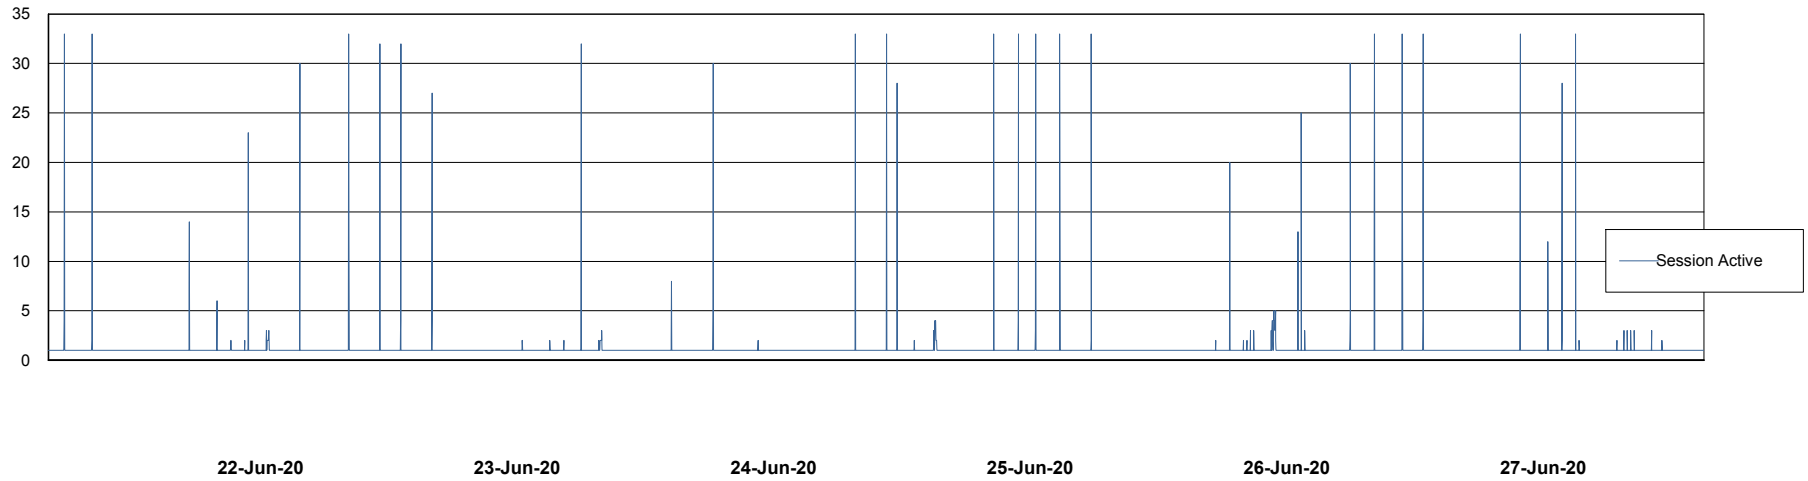

Weekly SLA Customer Report

Customer ECL Production
Database ID 77

Database Performance ECLDB_Production

Weekly SLA Customer Report

Customer ECL Production
Database ID 77

Database Performance ECLDB_Standby

Weekly SLA Customer Report