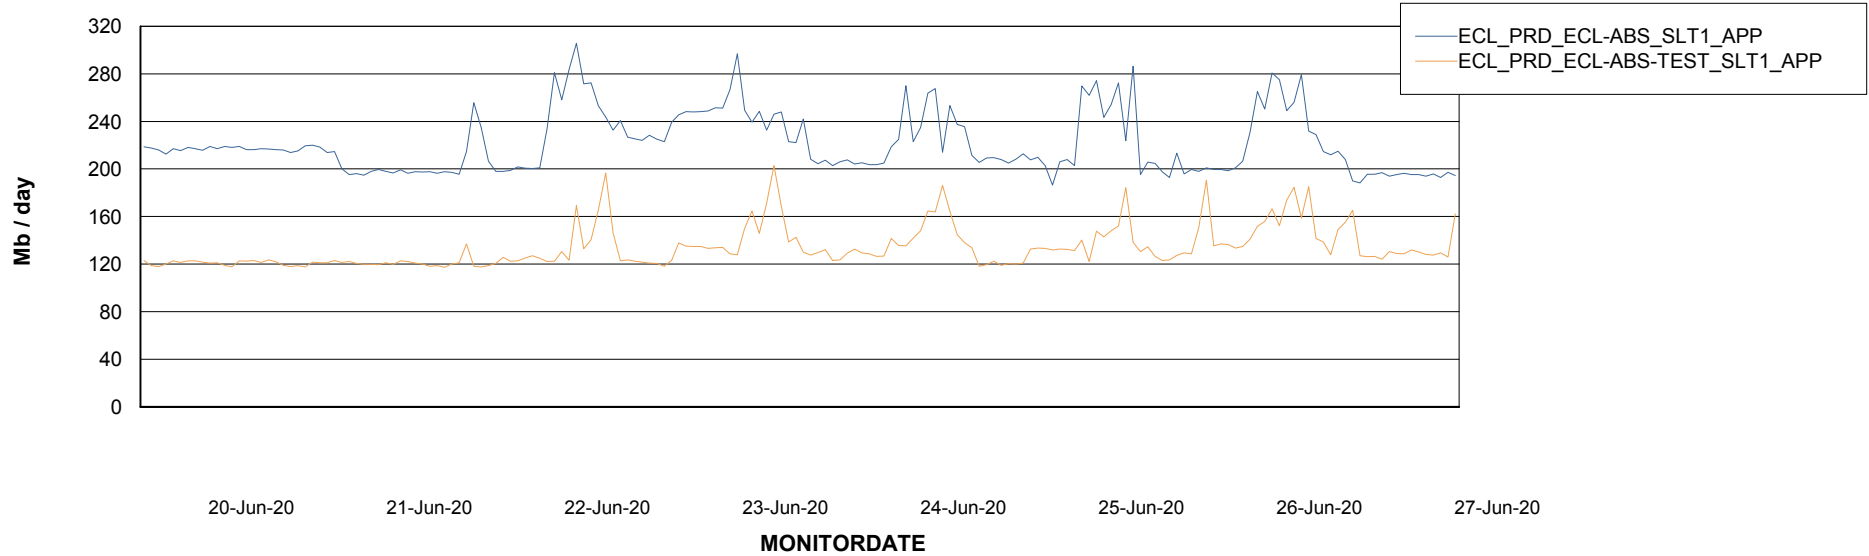

ABSSolute Application Server Services

Avg memory used per ABS Server Service