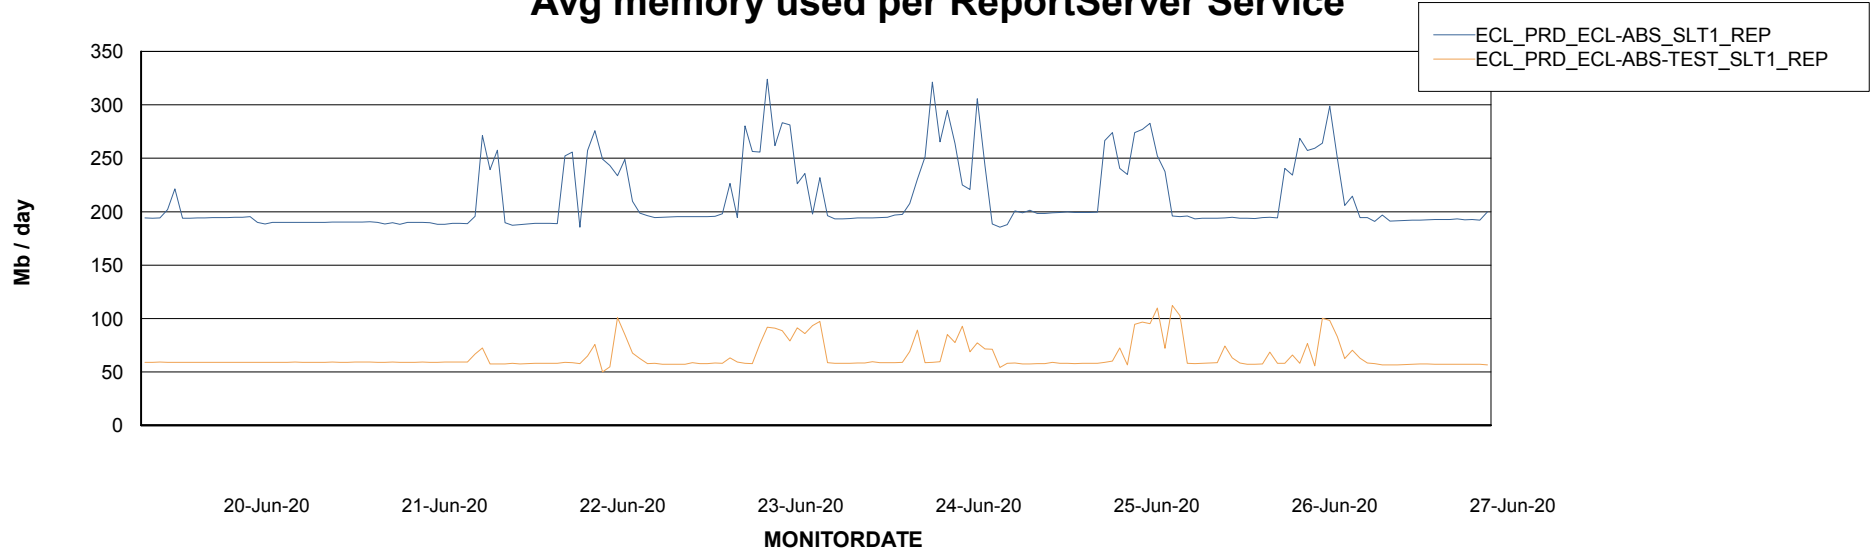

Avg memory used per ABS Server Service

Avg users per day per ABS server

Weekly SLA Customer Report

Customer ECL Production
Database ID 77

ABSSolute Application ReportServer Services

Avg memory used per ReportServer Service