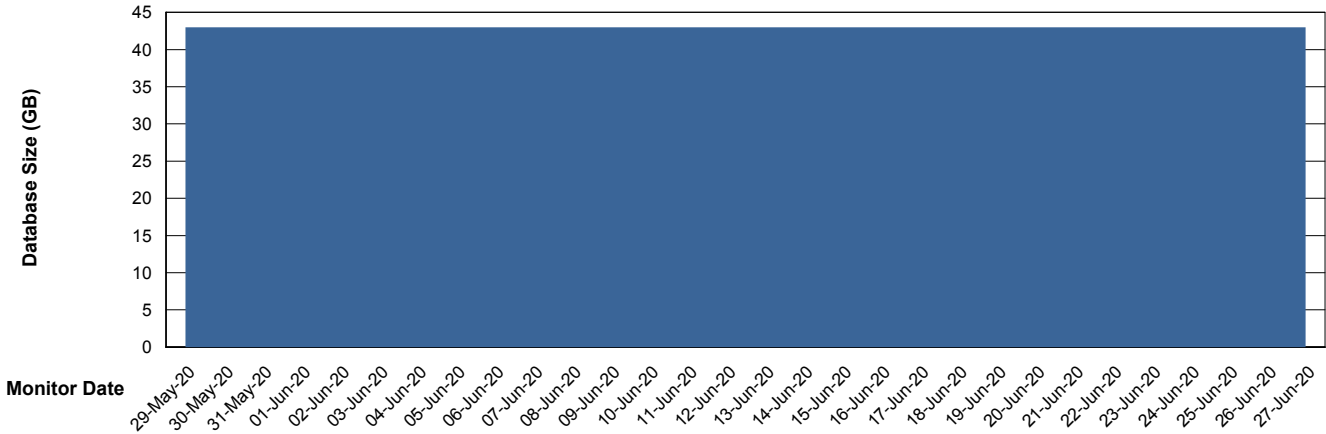

Weekly SLA Customer Report

Customer ECL Production
Database ID 77

Database Performance ECLDB_Production

Weekly SLA Customer Report

Customer ECL Production
Database ID 77

Database Performance ECLDB_Standby

Weekly SLA Customer Report

Customer ECL Production
 Database ID 77

DATABASE SIZE ECLDB_Production

Database growth over last month

Database Tablespace ECLDB_Production

Date	Tablespace Name	Filesize (Gb)	Usedsize (Gb)	Percentage free
27-Jun-20	ABSDATA	46	39	15
	INDX	8	2	75
26-Jun-20	ABSDATA	46	39	15
	INDX	8	2	75
25-Jun-20	ABSDATA	46	39	15
	INDX	8	2	75
24-Jun-20	ABSDATA	46	39	15
	INDX	8	2	75
23-Jun-20	ABSDATA	46	39	15
	INDX	8	2	75
22-Jun-20	ABSDATA	46	39	15
	INDX	8	2	75
21-Jun-20	ABSDATA	46	39	15
	INDX	8	2	75