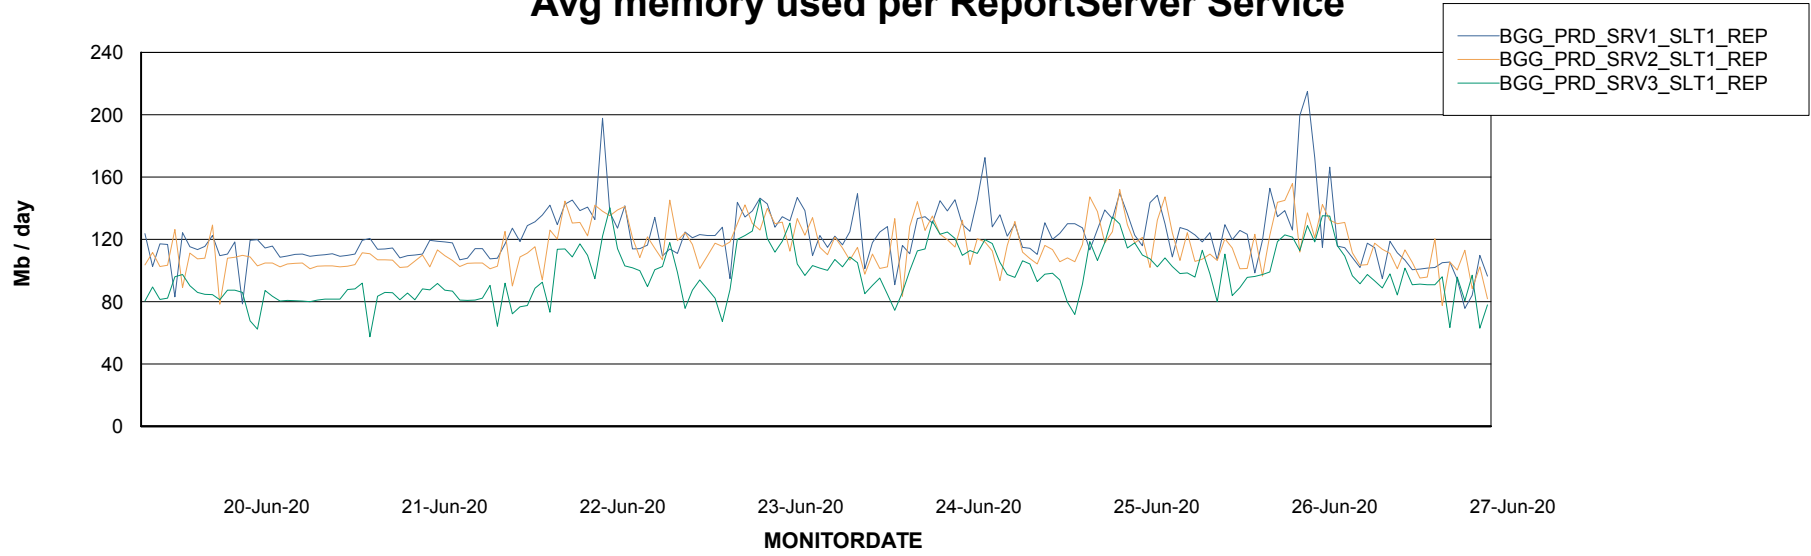

Avg memory used per ABS Server Service

Avg users per day per ABS server

Weekly SLA Customer Report

Customer BGG_Production
Database ID 58

ABSSolute Application ReportServer Services

Avg memory used per ReportServer Service