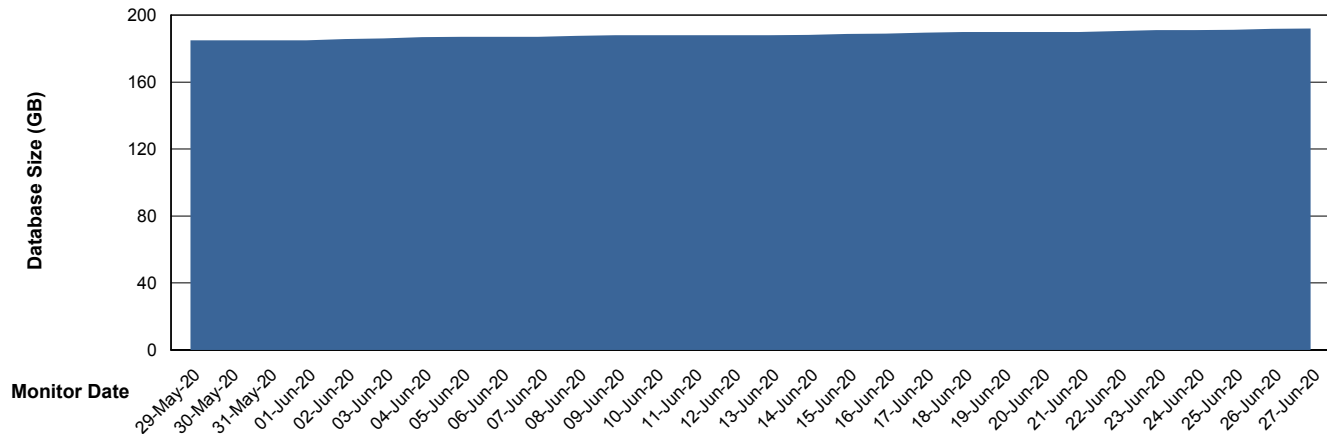

DATABASE SIZE BGGDB_Production

Database growth over last month