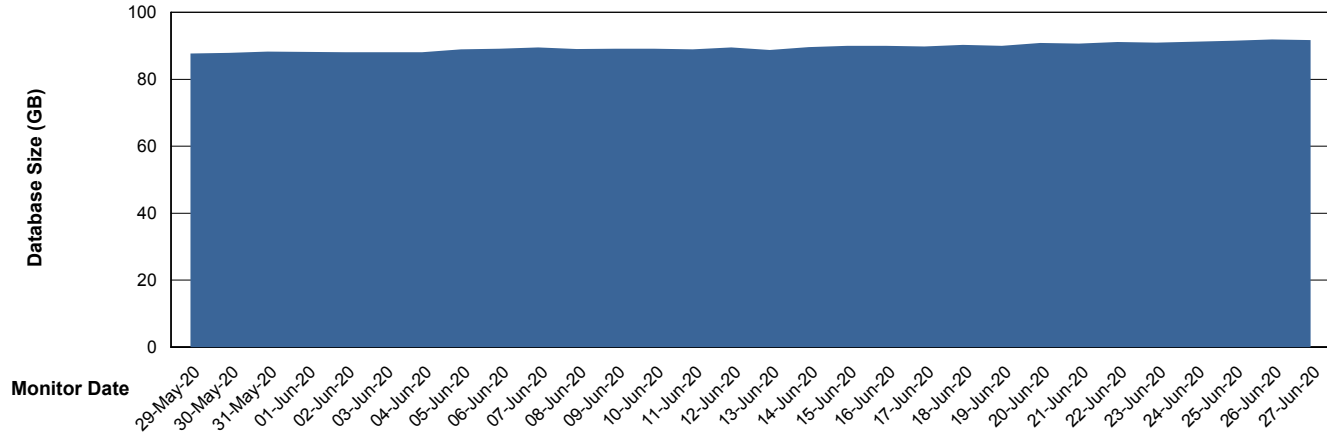

Weekly SLA Customer Report

Customer BGG_Production
Database ID 58

Database Performance BGGDB_BI

Weekly SLA Customer Report

Customer BGG_Production
Database ID 58

Database Performance BGGDB_Production

Weekly SLA Customer Report

Customer BGG_Production
Database ID 58

Database Performance BGGDB_Standby

Weekly SLA Customer Report

Customer BGG_Production
Database ID 58

DATABASE SIZE BGGDB_BI

Database growth over last month

DATABASE SIZE BGGDB_Production

Database growth over last month

Weekly SLA Customer Report

Customer BGG_Production
 Database ID 58

Database Tablespace BGGDB_BI

Date	Tablespace Name	Filesize (Gb)	Usedsize (Gb)	Percentage free
27-Jun-20	ABSDATA	50	44	12
	INDX	54	46	15
26-Jun-20	ABSDATA	50	43	14
	INDX	54	46	15
25-Jun-20	ABSDATA	50	43	14
	INDX	54	46	15
24-Jun-20	ABSDATA	50	43	14
	INDX	54	46	15
23-Jun-20	ABSDATA	50	43	14
	INDX	54	46	15
22-Jun-20	ABSDATA	50	43	14
	INDX	54	46	15
21-Jun-20	ABSDATA	50	43	14
	INDX	54	46	15