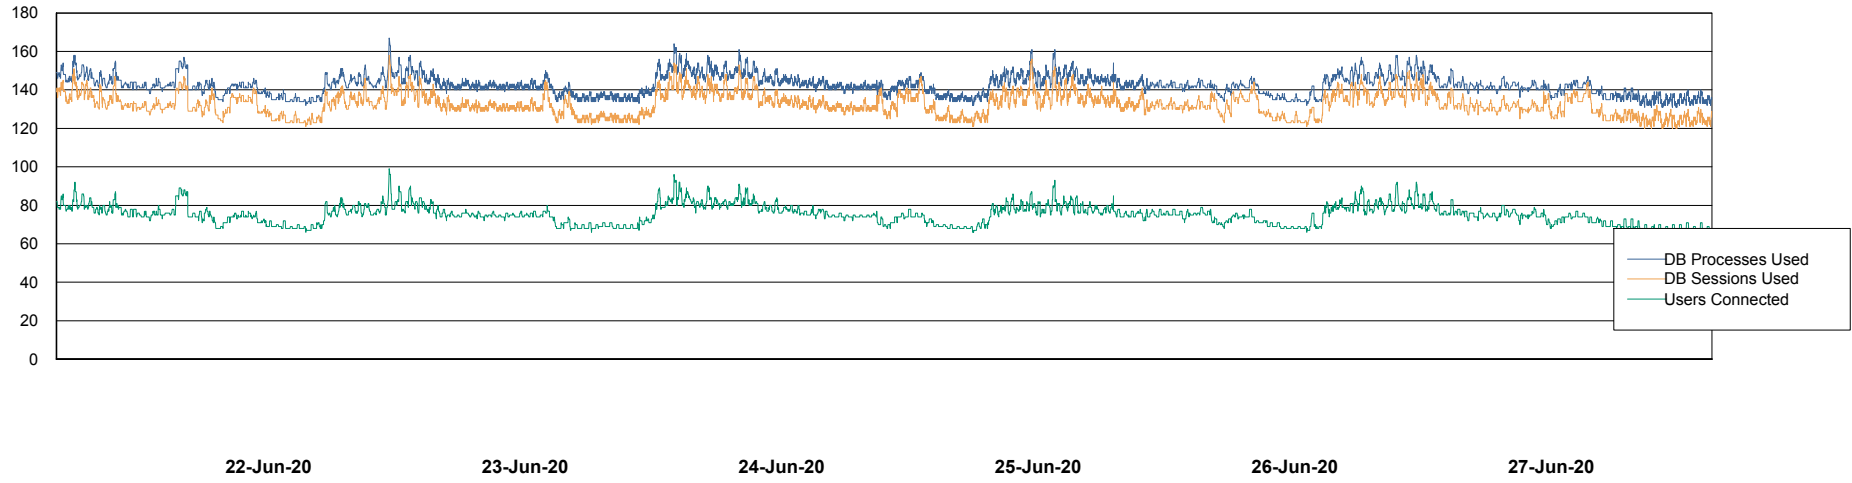

Weekly SLA Customer Report

Customer BGG_Production
Database ID 58

Database Performance BGGDB_BI

Weekly SLA Customer Report

Customer BGG_Production
Database ID 58

Database Performance BGGDB_Production

Weekly SLA Customer Report