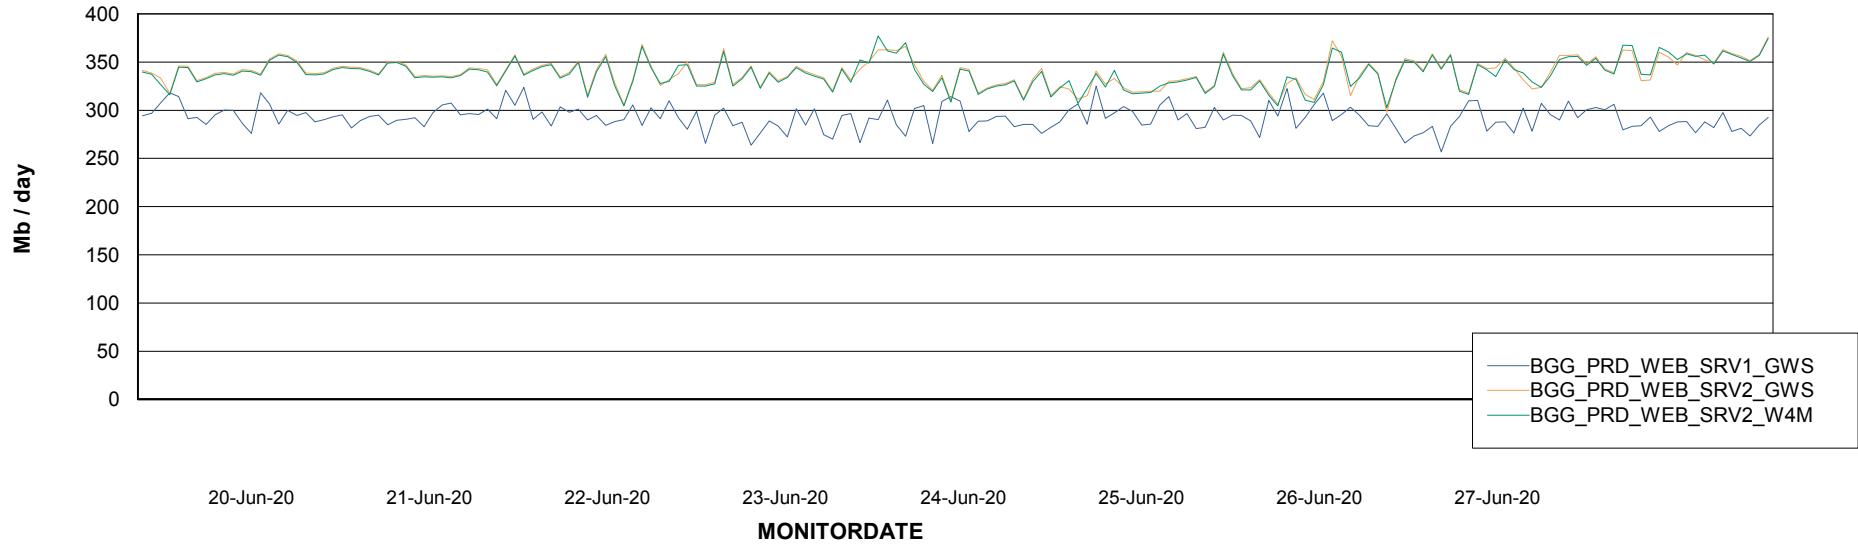

ABSSolute Web Component Services

Avg memory used per ABS Web component