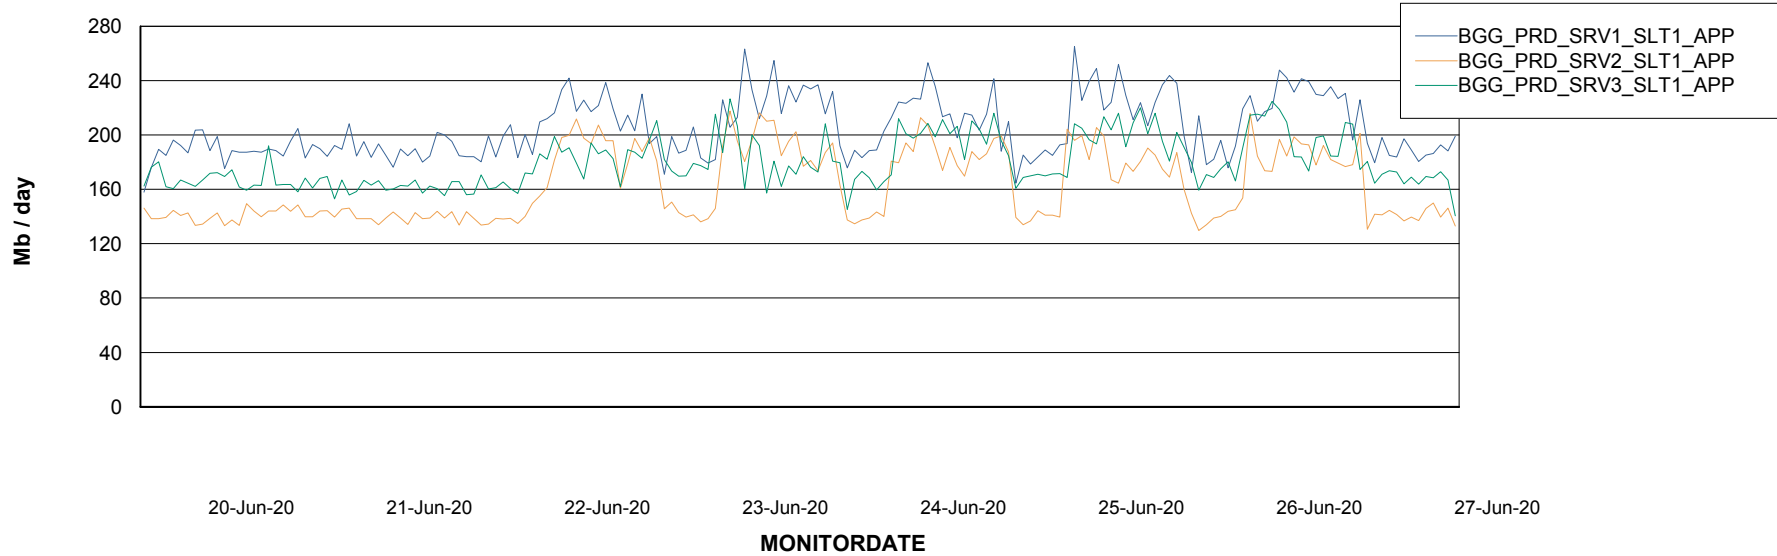

ABSSolute Application Server Services

Avg memory used per ABS Server Service