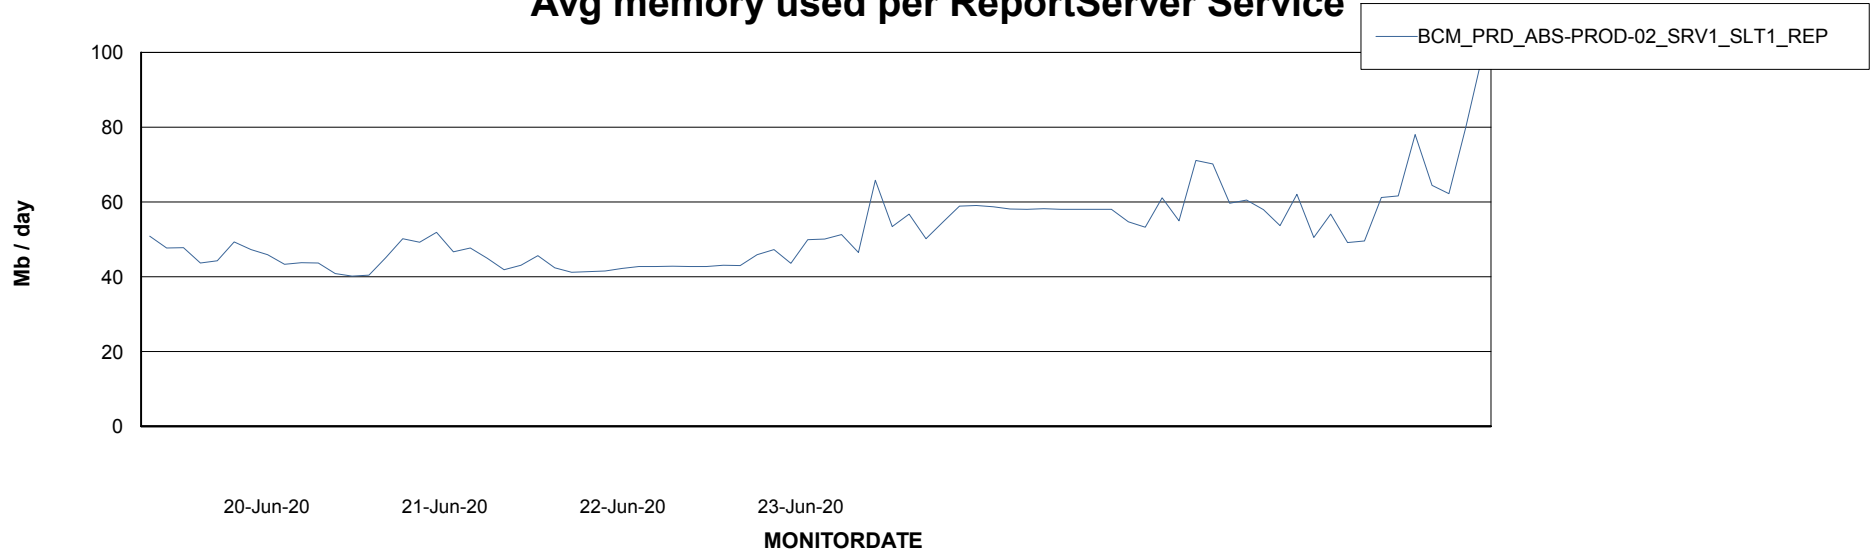

Weekly SLA Customer Report

Customer BCM_Production
Database ID 81

Standby Database Health BCM_Production

Recovery lag for last 7 days

Weekly SLA Customer Report

Customer BCM_Production
Database ID 81

ABSSolute Application ReportServer Services

Avg memory used per ReportServer Service

Weekly SLA Customer Report

Customer BCM_Production
Database ID 81

ABSSolute Web Component Services

Avg memory used per ABS Web component

Weekly SLA Customer Report

Customer BCM_Production
Database ID 81