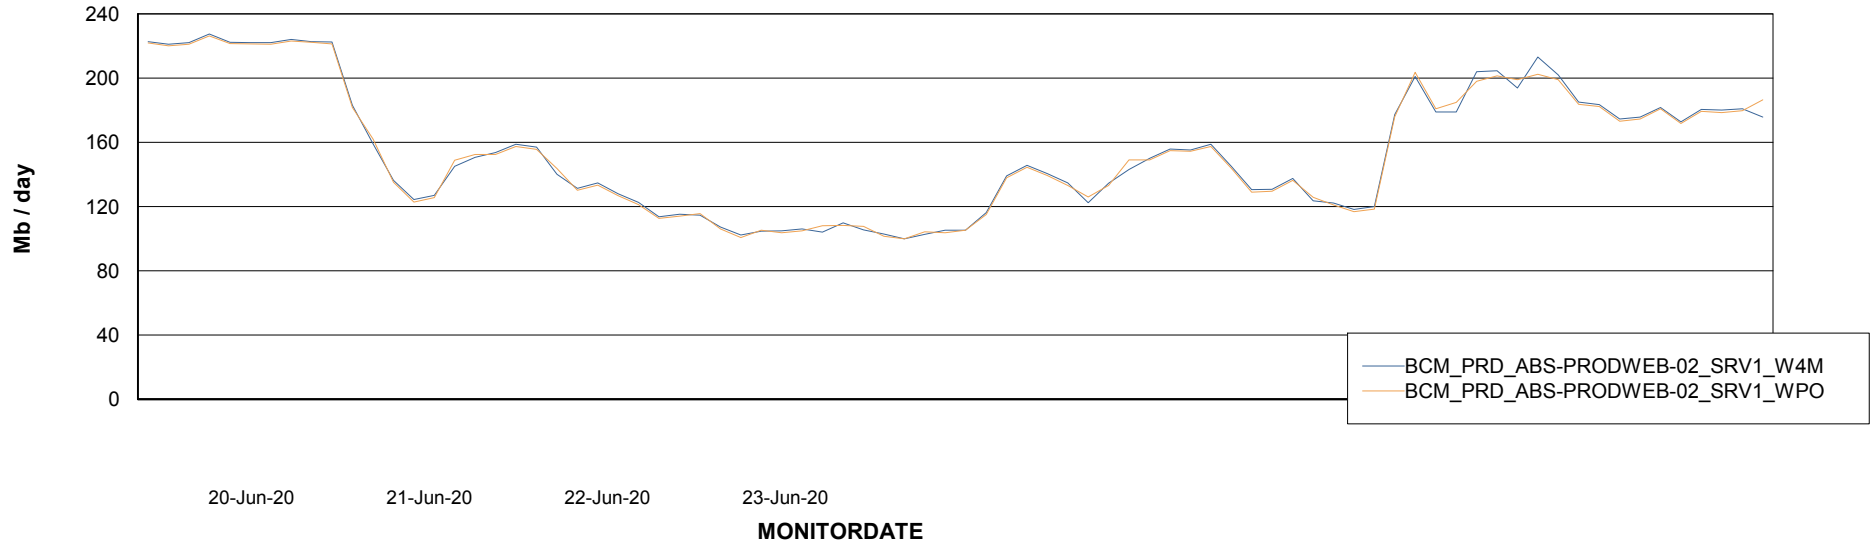

Avg memory used per ReportServer Service

Weekly SLA Customer Report

Customer BCM_Production
Database ID 81

ABSSolute Web Component Services

Avg memory used per ABS Web component

Weekly SLA Customer Report

Customer BCM_Production
Database ID 81