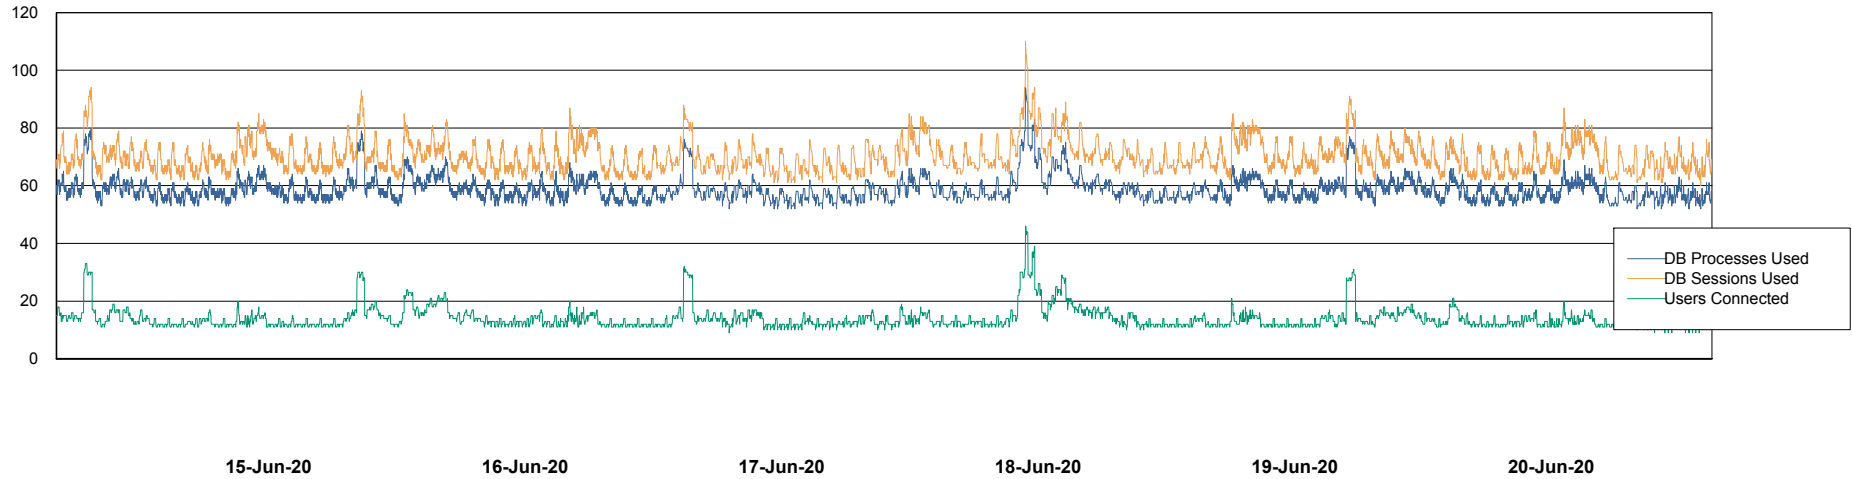

Database Performance VOSBIDB_Production