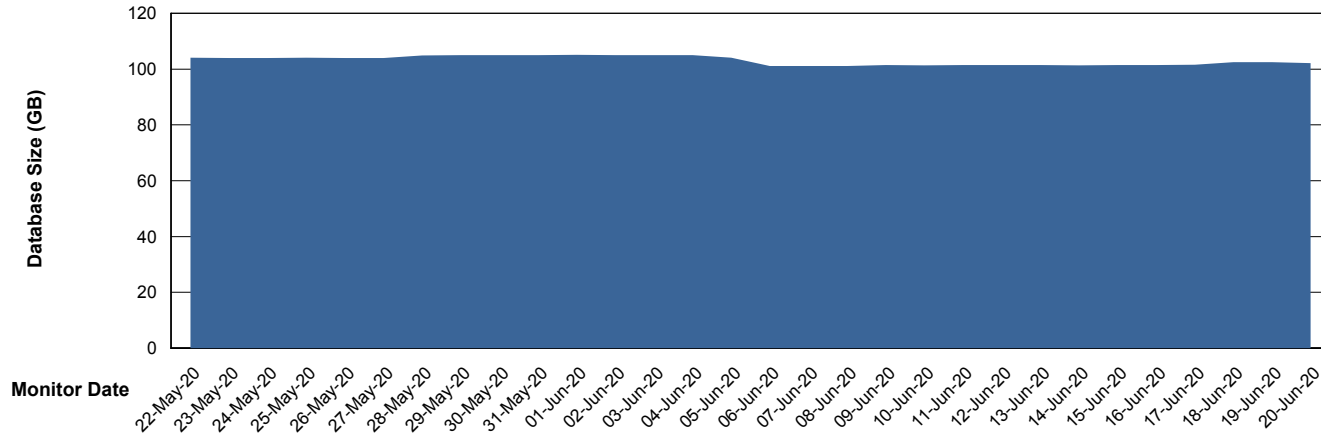

Weekly SLA Customer Report

Customer VOS_Production
Database ID 68

Database Performance VOSDB_Standby

Weekly SLA Customer Report

Customer VOS_Production
Database ID 68

DATABASE SIZE VOSBIDB_Production

Database growth over last month