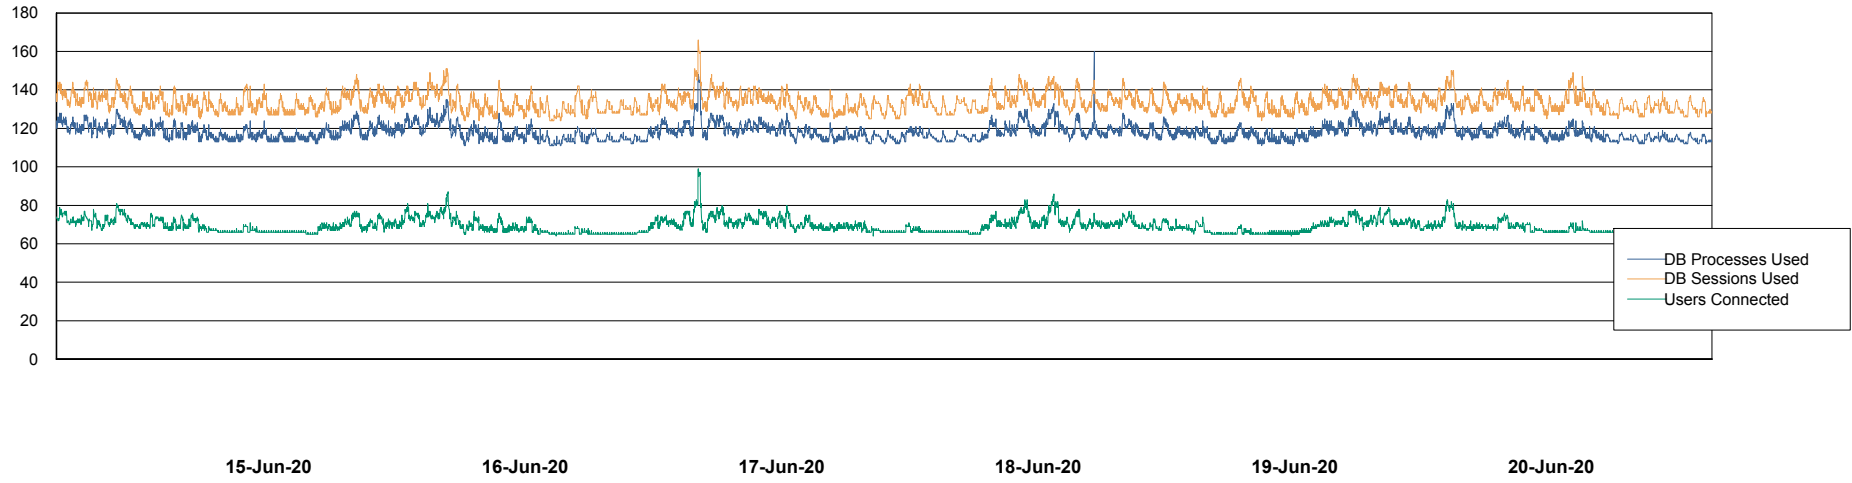

Weekly SLA Customer Report

Customer VOS_Production
Database ID 68

Database Performance VOSBIDB_Production

Weekly SLA Customer Report

Customer VOS_Production
Database ID 68

Database Performance VOSDB_Production

Weekly SLA Customer Report

Customer VOS_Production
Database ID 68

Database Performance VOSDB_Standby

Weekly SLA Customer Report

Customer VOS_Production
Database ID 68

DATABASE SIZE VOSBIDB_Production

Database growth over last month