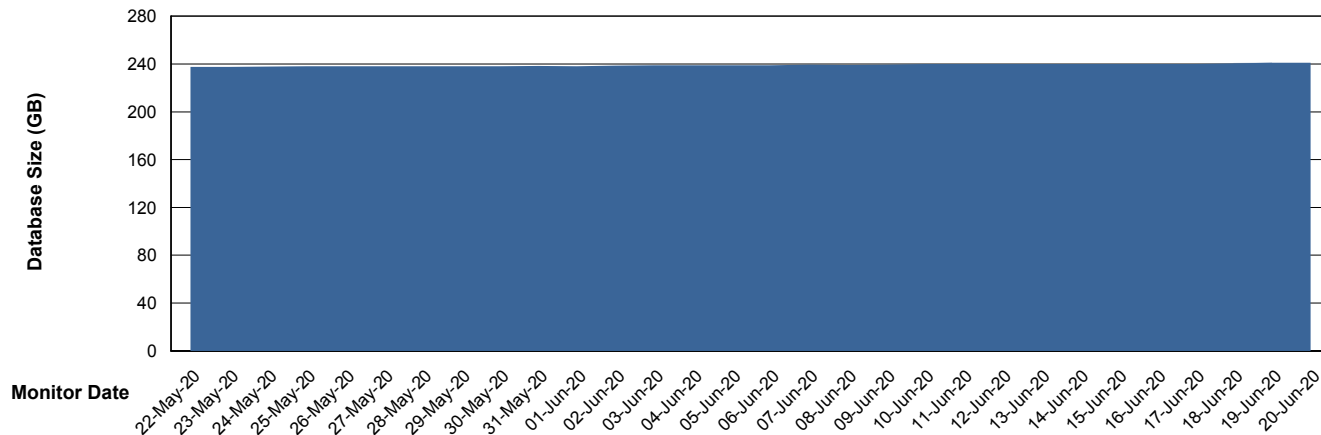

DATABASE SIZE VOSDB_Production

Database growth over last month