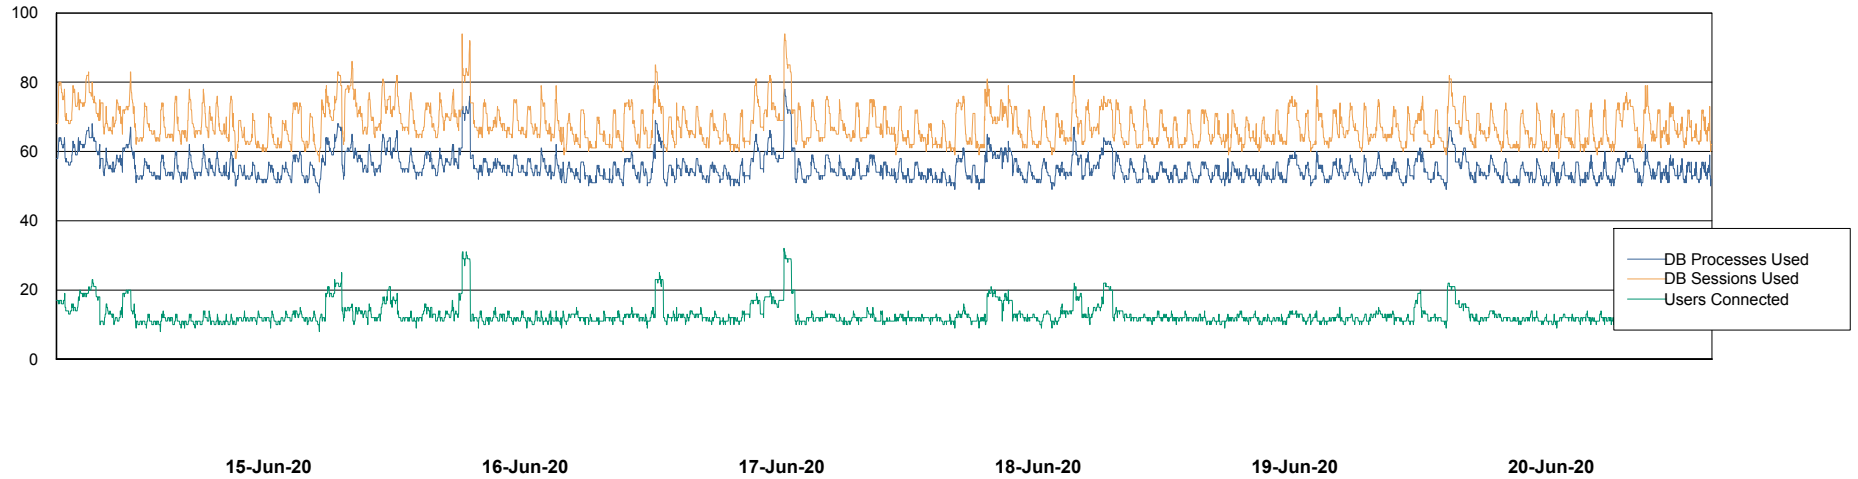

Database Performance VENDB_BI