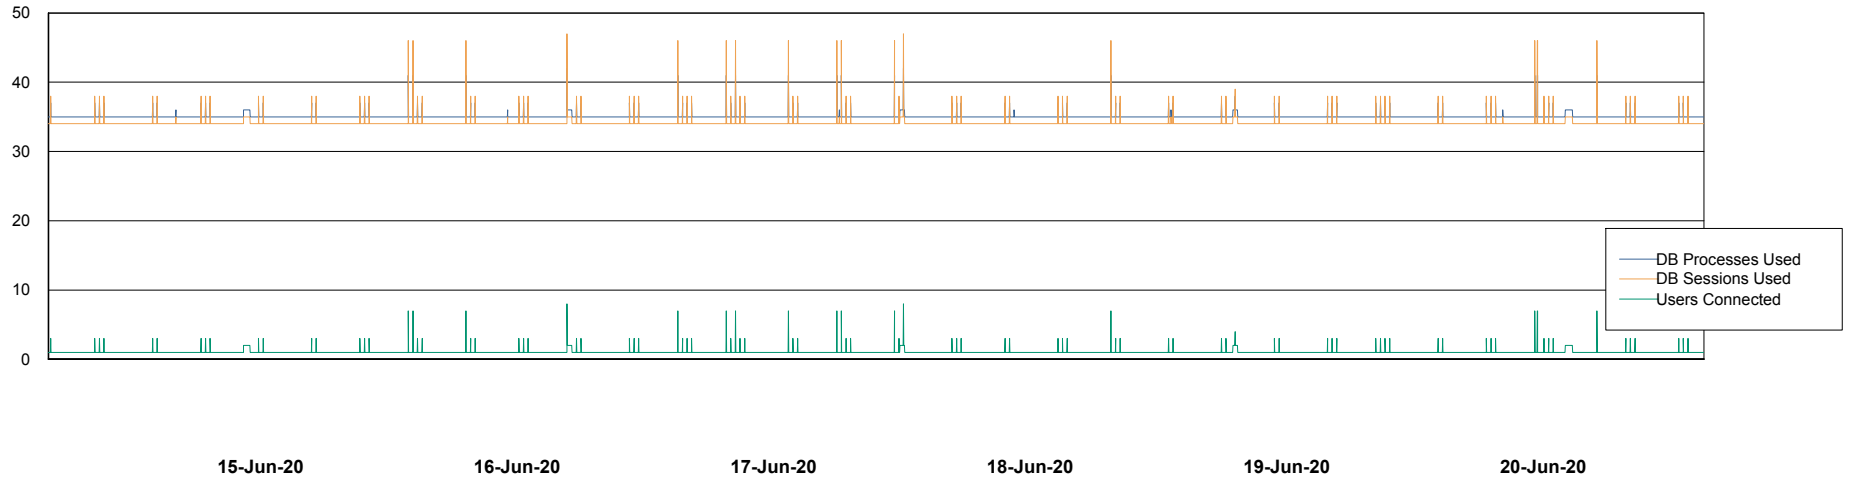

Weekly SLA Customer Report

Customer VEN_Production
Database ID 35

Database Performance ABSVEN06 Primary DB 2019

Weekly SLA Customer Report

Customer VEN_Production
Database ID 35

Database Performance ABSVEN07 Standby DB 2019

Weekly SLA Customer Report

Customer VEN_Production
Database ID 35

Database Performance VENDB_BI

Weekly SLA Customer Report

Customer VEN_Production
Database ID 35

DATABASE SIZE ABSVEN06 Primary DB 2019

Database growth over last month