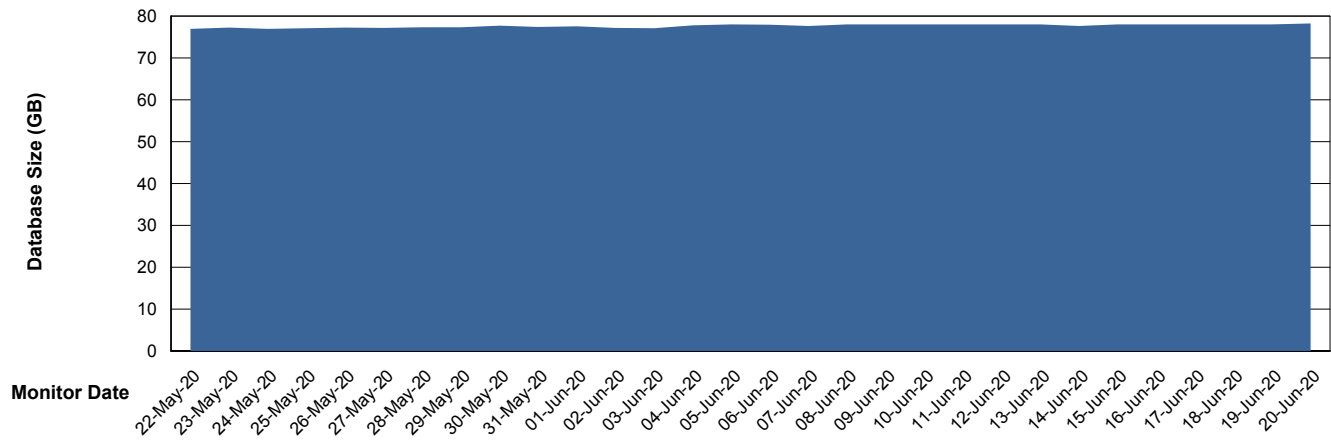

Weekly SLA Customer Report

Customer VEN_Production
Database ID 35

Database Performance VENDB_BI

Weekly SLA Customer Report

Customer VEN_Production
Database ID 35

DATABASE SIZE ABSVEN06 Primary DB 2019

Database growth over last month

DATABASE SIZE VENDB_BI

Database growth over last month

Weekly SLA Customer Report

Customer VEN_Production
Database ID 35

Database Tablespace ABSVEN06 Primary DB 2019

Date	Tablespace Name	Filesize (Gb)	Usedsize (Gb)	Percentage free
20-Jun-20	ABSDATA	138	114	17
	INDX	136	109	20
19-Jun-20	ABSDATA	138	114	17
	INDX	136	109	20
18-Jun-20	ABSDATA	138	114	17
	INDX	136	109	20
17-Jun-20	ABSDATA	138	114	17
	INDX	136	109	20
16-Jun-20	ABSDATA	138	114	17
	INDX	136	109	20
15-Jun-20	ABSDATA	138	114	17
	INDX	136	109	20
14-Jun-20	ABSDATA	138	114	17
	INDX	136	109	20