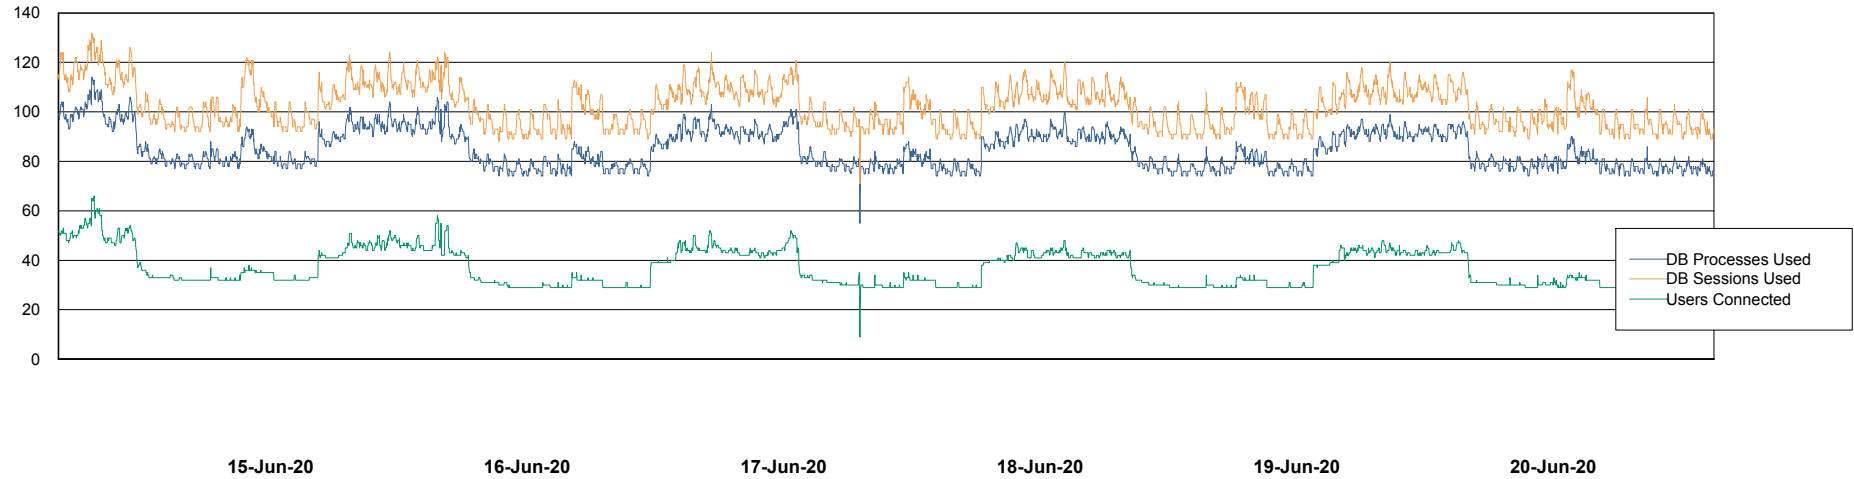

Weekly SLA Customer Report

Customer VEN_Production
Database ID 35

Harddisk Usage VEN_PRD_DB_BI

	Free disk space on c: (%)	Total disk space on c: (Gb)	Free disk space on d: (%)	Total disk space on d: (Gb)
20-Jun-20	49	102	44	601
19-Jun-20	49	102	44	601
18-Jun-20	49	102	44	601
17-Jun-20	49	102	44	601
16-Jun-20	49	102	44	601
15-Jun-20	49	102	44	601
14-Jun-20	49	102	44	601

Weekly SLA Customer Report

Customer VEN_Production
Database ID 35

Database Performance ABSVEN06 Primary DB 2019

Weekly SLA Customer Report

Customer VEN_Production
Database ID 35

Database Performance ABSVEN07 Standby DB 2019