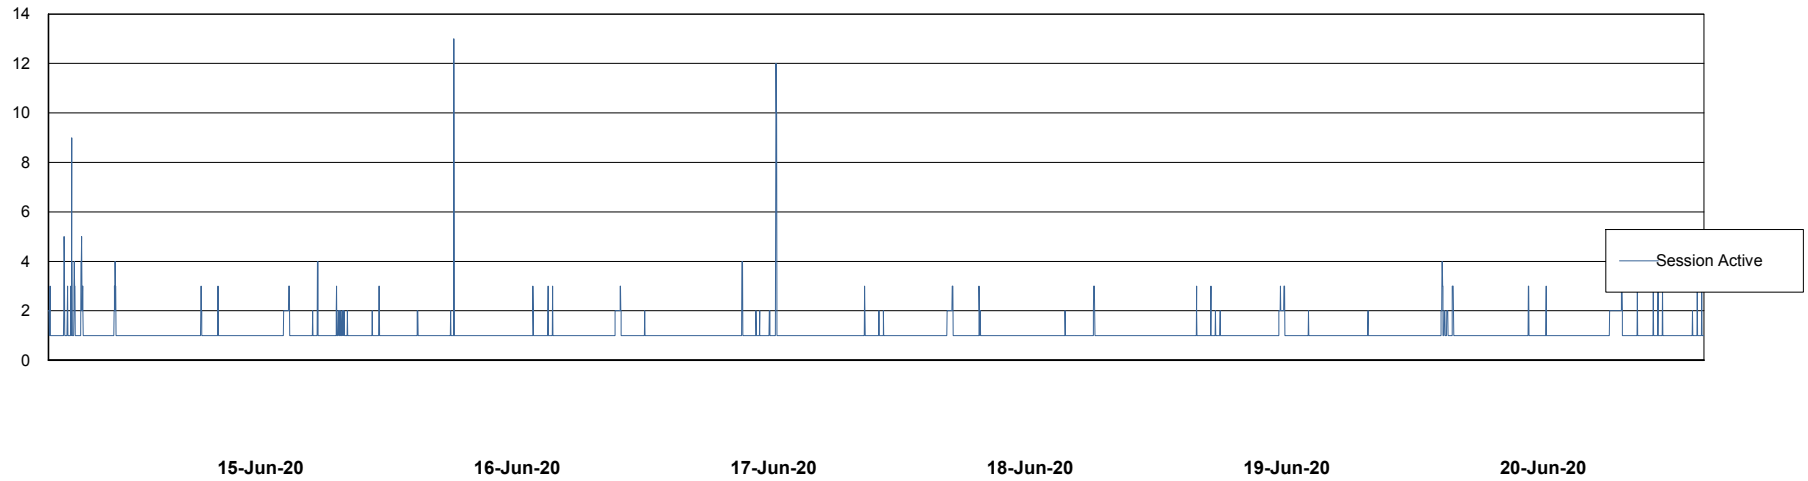

Weekly SLA Customer Report

Customer VEN_Production
Database ID 35

Database Performance ABSVEN06 Primary DB 2019

Weekly SLA Customer Report

Customer VEN_Production
Database ID 35

Database Performance ABSVEN07 Standby DB 2019

Weekly SLA Customer Report

Customer VEN_Production
Database ID 35

Database Performance VENDB_BI

Weekly SLA Customer Report

Customer VEN_Production
Database ID 35

DATABASE SIZE ABSVEN06 Primary DB 2019

Database growth over last month