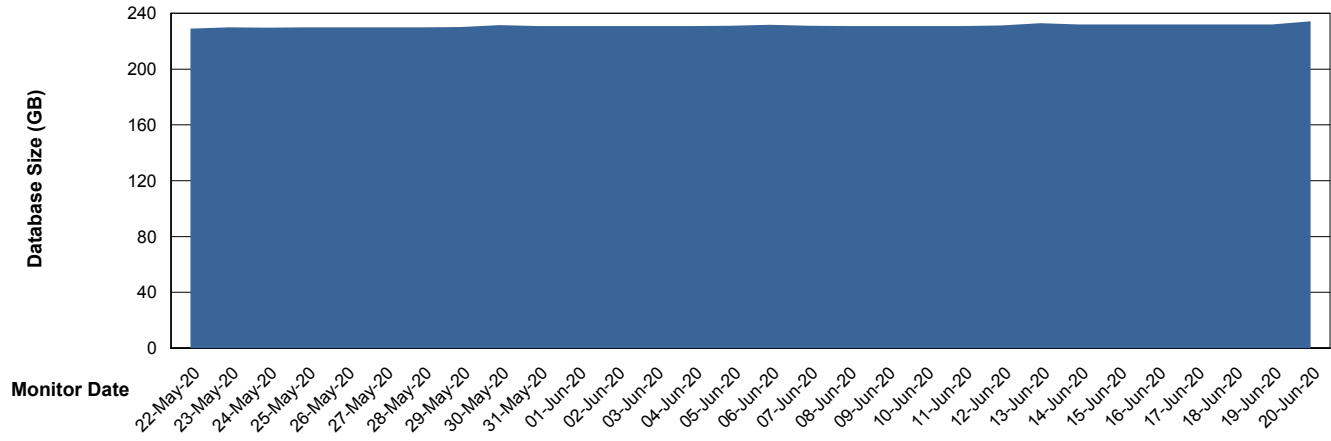

Weekly SLA Customer Report

Customer VEN_Production
Database ID 35

Database Performance ABSVEN06 Primary DB 2019

Weekly SLA Customer Report

Customer VEN_Production
Database ID 35

Database Performance ABSVEN07 Standby DB 2019

Weekly SLA Customer Report

Customer VEN_Production
Database ID 35

Database Performance VENDB_BI

Weekly SLA Customer Report

Customer VEN_Production
Database ID 35

DATABASE SIZE ABSVEN06 Primary DB 2019

Database growth over last month

DATABASE SIZE VENDB_BI

Database growth over last month

Weekly SLA Customer Report

Customer VEN_Production
Database ID 35

Database Tablespace ABSVEN06 Primary DB 2019

Date	Tablespace Name	Filesize (Gb)	Usedsize (Gb)	Percentage free
20-Jun-20	ABSDATA	138	114	17
	INDX	136	109	20
19-Jun-20	ABSDATA	138	114	17
	INDX	136	109	20
18-Jun-20	ABSDATA	138	114	17
	INDX	136	109	20
17-Jun-20	ABSDATA	138	114	17
	INDX	136	109	20
16-Jun-20	ABSDATA	138	114	17
	INDX	136	109	20
15-Jun-20	ABSDATA	138	114	17
	INDX	136	109	20
14-Jun-20	ABSDATA	138	114	17
	INDX	136	109	20