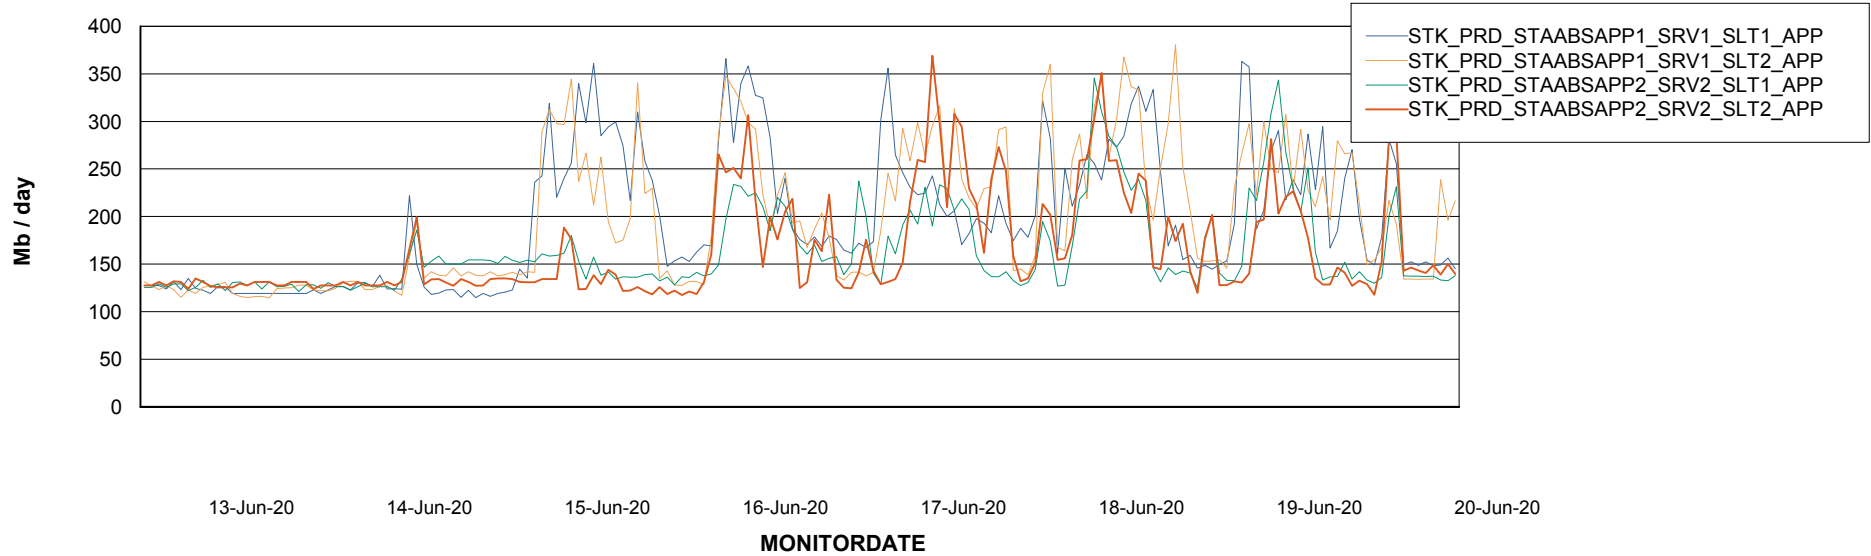

Weekly SLA Customer Report

Customer STK_Production
Database ID 82

Database Performance STKDB_ABS1 Production Database

Weekly SLA Customer Report

Customer STK_Production
Database ID 82

Database Performance STKDB_ABS1SB Standby Database

Weekly SLA Customer Report

Customer STK_Production
 Database ID 82

DATABASE SIZE STKDB_ABS1 Production Database

Database growth over last month

Database Tablespace STKDB_ABS1 Production Database

Date	Tablespace Name	Filesize (Gb)	Usedsize (Gb)	Percentage free
20-Jun-20	ABSDATA	177	116	34
	INDX	186	156	16
19-Jun-20	ABSDATA	177	116	34
	INDX	186	156	16
18-Jun-20	ABSDATA	177	116	34
	INDX	186	156	16
17-Jun-20	ABSDATA	177	116	34
	INDX	186	156	16
16-Jun-20	ABSDATA	177	116	34
	INDX	186	156	16
15-Jun-20	ABSDATA	177	116	34
	INDX	186	156	16
14-Jun-20	ABSDATA	177	116	34
	INDX	186	156	16

Weekly SLA Customer Report

Customer STK_Production
Database ID 82

ABSSolute Application Server Services

Avg memory used per ABS Server Service

Avg users per day per ABS server

Weekly SLA Customer Report

Customer STK_Production
Database ID 82