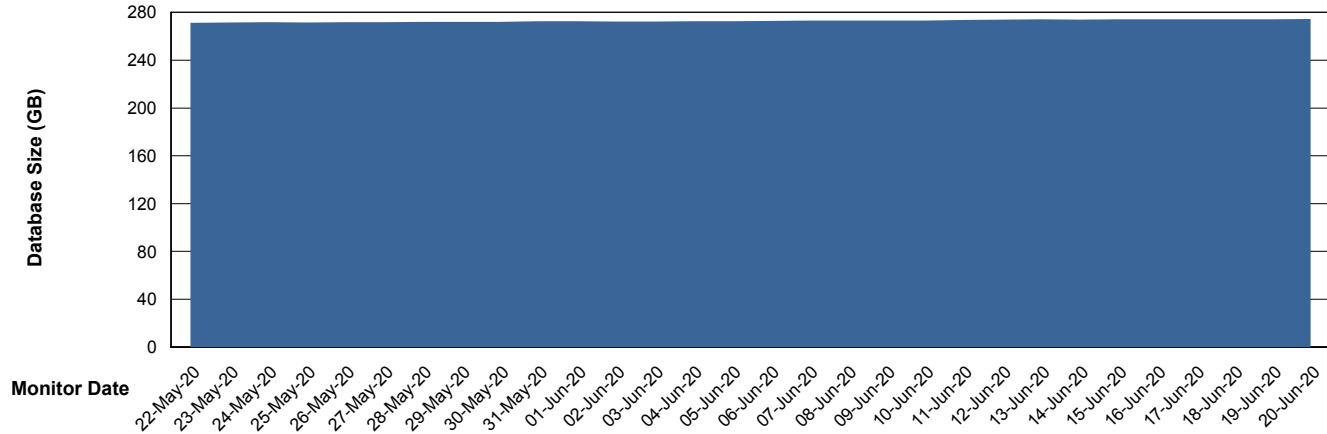

Weekly SLA Customer Report

Customer STK_Production
Database ID 82

Database Performance STKDB_ABS1 Production Database

Weekly SLA Customer Report

Customer STK_Production
Database ID 82

Database Performance STKDB_ABS1SB Standby Database

Weekly SLA Customer Report

Customer STK_Production
 Database ID 82

DATABASE SIZE STKDB_ABS1 Production Database

Database growth over last month

Database Tablespace STKDB_ABS1 Production Database

Date	Tablespace Name	Filesize (Gb)	Usedsize (Gb)	Percentage free
20-Jun-20	ABSDATA	177	116	34
	INDX	186	156	16
19-Jun-20	ABSDATA	177	116	34
	INDX	186	156	16
18-Jun-20	ABSDATA	177	116	34
	INDX	186	156	16
17-Jun-20	ABSDATA	177	116	34
	INDX	186	156	16
16-Jun-20	ABSDATA	177	116	34
	INDX	186	156	16
15-Jun-20	ABSDATA	177	116	34
	INDX	186	156	16
14-Jun-20	ABSDATA	177	116	34
	INDX	186	156	16