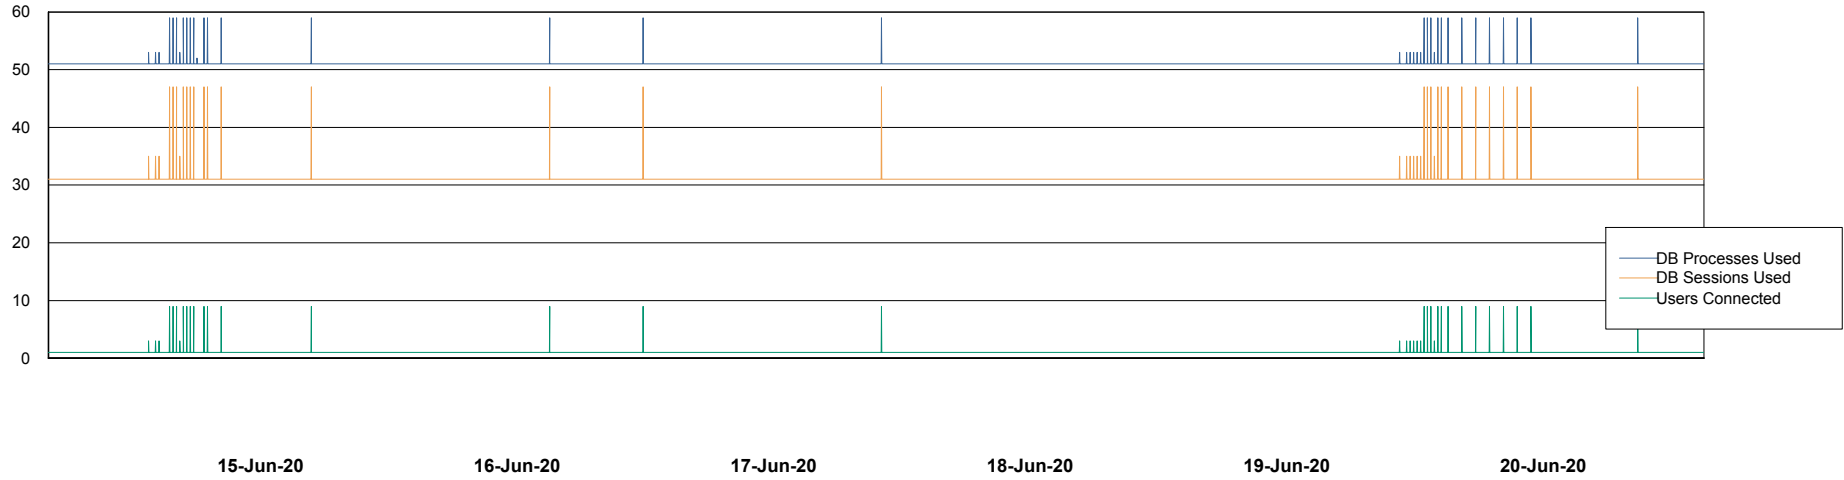

Weekly SLA Customer Report

Customer STK_Production
Database ID 82

Database Performance STKDB_ABS1 Production Database

Weekly SLA Customer Report

Customer STK_Production
Database ID 82

Database Performance STKDB_ABS1SB Standby Database