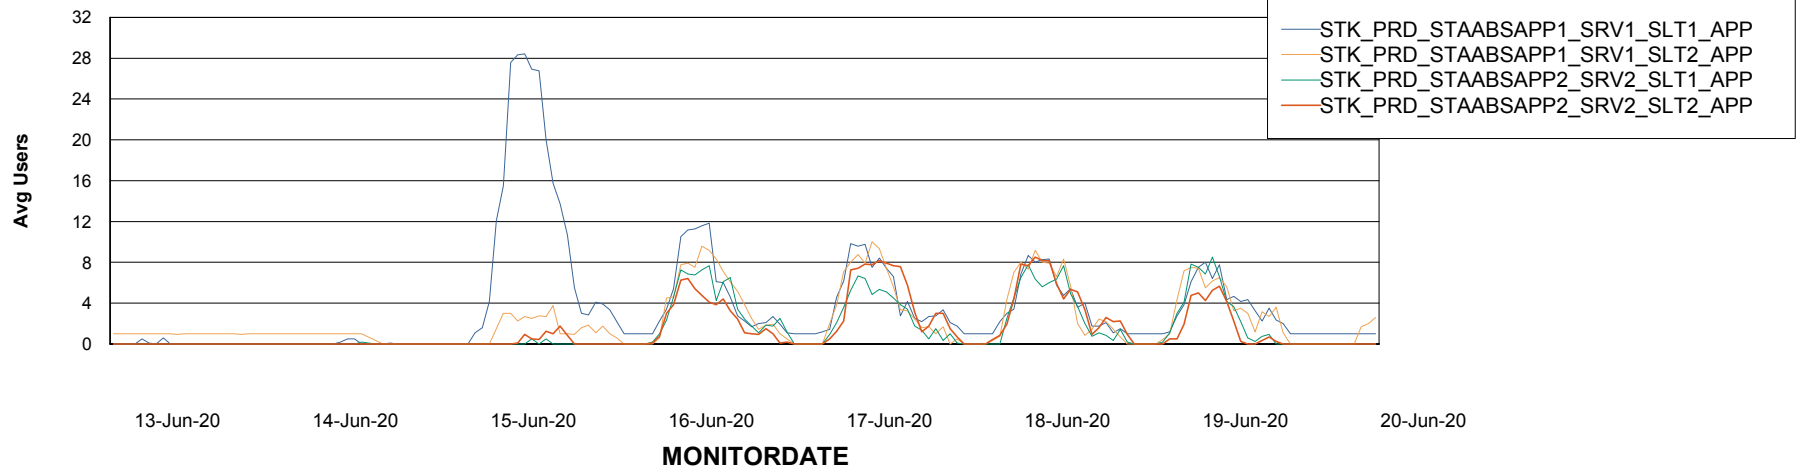

Weekly SLA Customer Report

Customer STK_Production
Database ID 82

ABSSolute Application Server Services

Avg memory used per ABS Server Service

Avg users per day per ABS server

Weekly SLA Customer Report

Customer STK_Production
Database ID 82