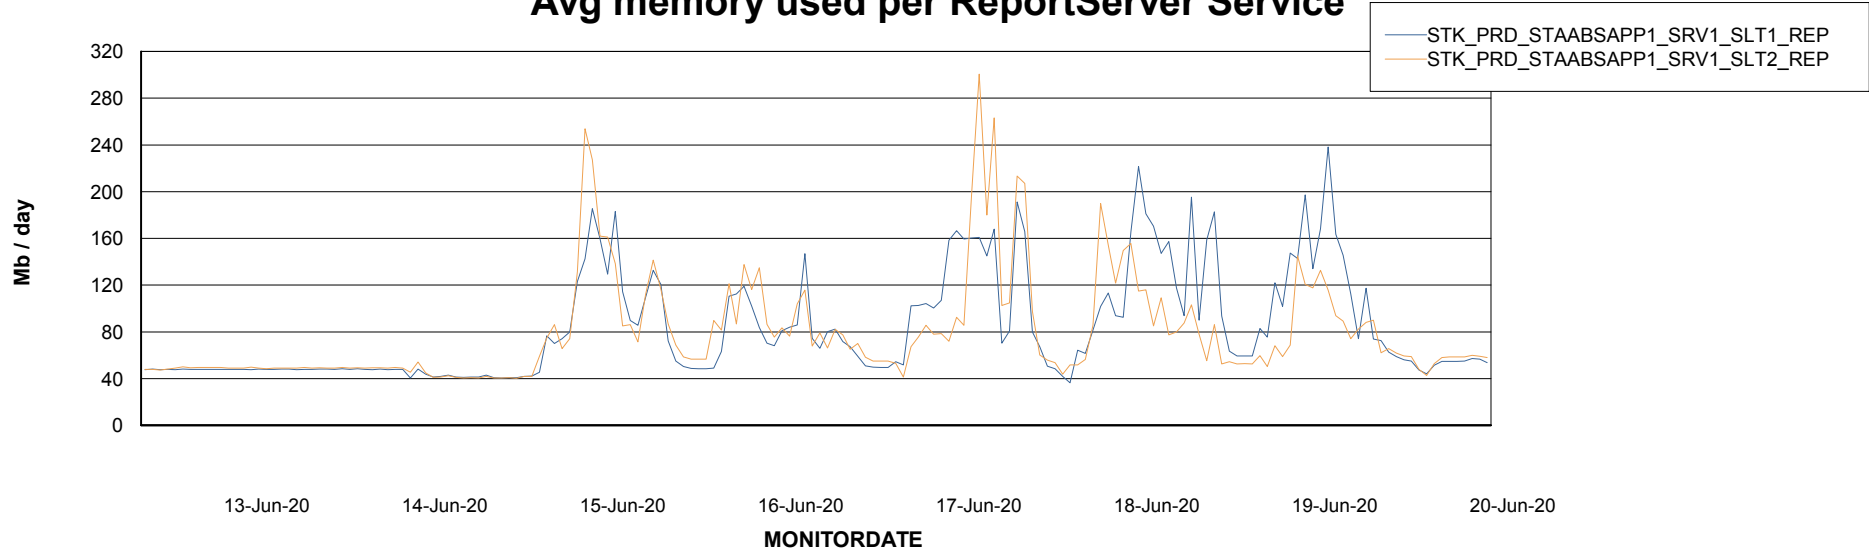

ABSSolute Application ReportServer Services

Avg memory used per ReportServer Service