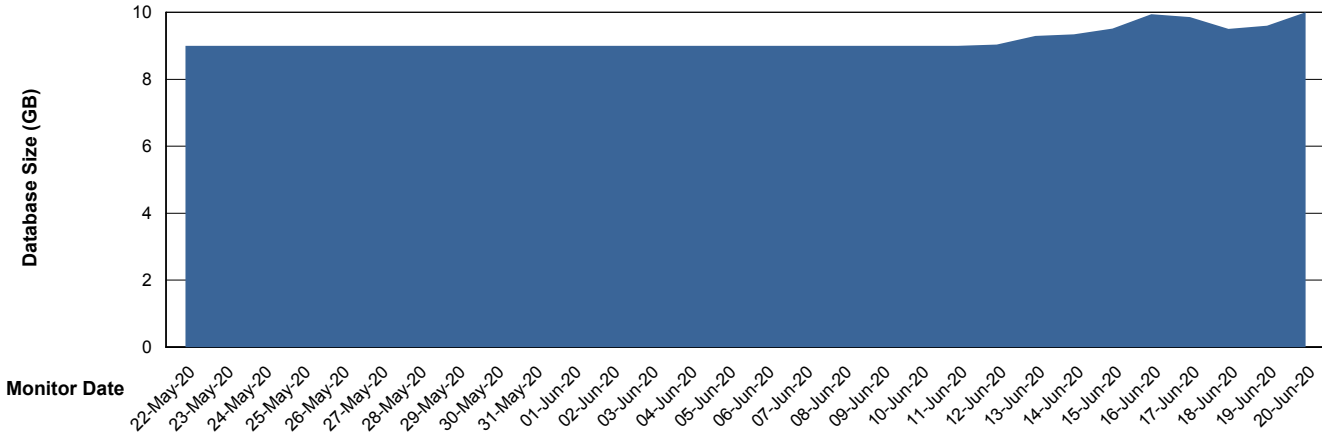

Weekly SLA Customer Report

Customer SPI_Production
Database ID 49

Database Performance SPIDB_Production

Weekly SLA Customer Report

Customer SPI_Production
Database ID 49

Database Performance SPIDB_Standby

Weekly SLA Customer Report

Customer SPI_Production
 Database ID 49

DATABASE SIZE SPIDB_Production

Database growth over last month

Database Tablespace SPIDB_Production

Date	Tablespace Name	Filesize (Gb)	Usedsize (Gb)	Percentage free
20-Jun-20	ABSDATA	4	2	50
	INDX	8	4	50
19-Jun-20	ABSDATA	4	2	50
	INDX	8	4	50
18-Jun-20	ABSDATA	4	2	50
	INDX	8	4	50
17-Jun-20	ABSDATA	4	2	50
	INDX	8	4	50
16-Jun-20	ABSDATA	4	2	50
	INDX	8	4	50
15-Jun-20	ABSDATA	4	2	50
	INDX	8	4	50
14-Jun-20	ABSDATA	4	2	50
	INDX	8	4	50