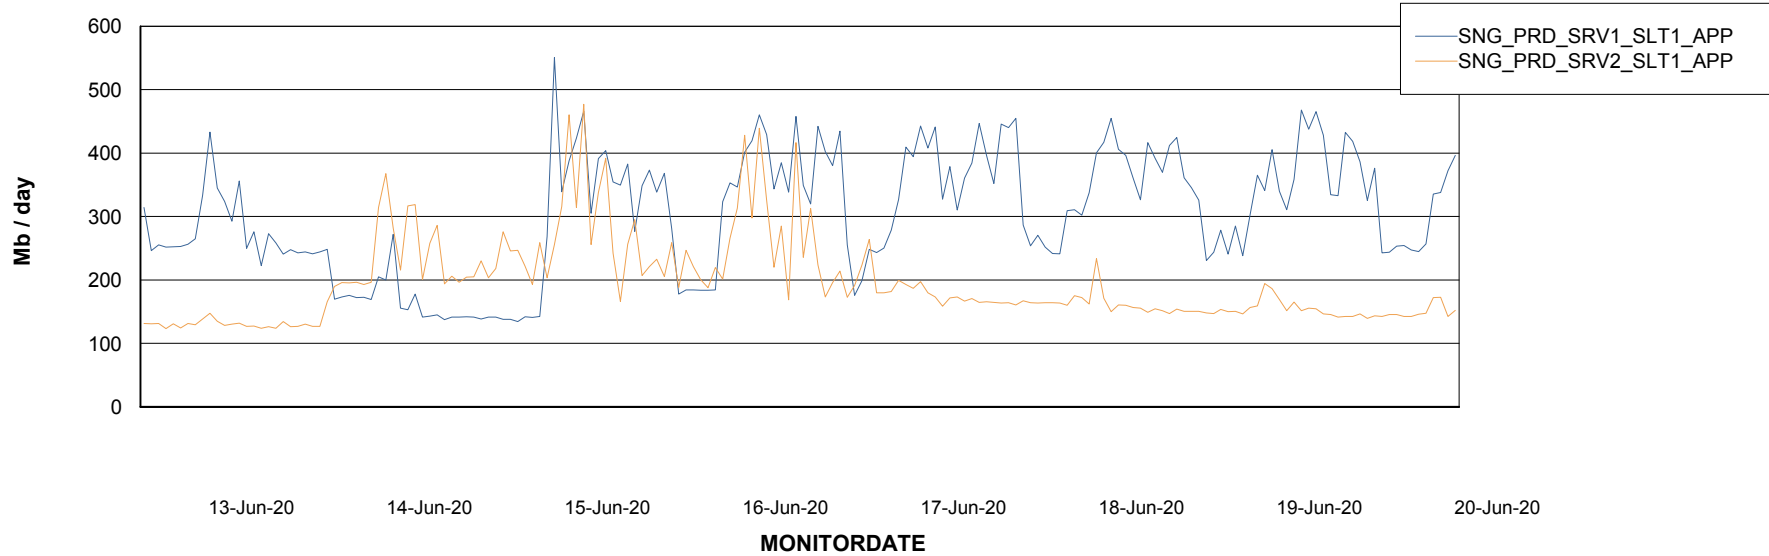

Weekly SLA Customer Report

Customer SNG_Production
Database ID 70

Database Performance SNGDB_Production

Weekly SLA Customer Report

Customer SNG_Production
 Database ID 70

DATABASE SIZE SNGDB_Production

Database growth over last month

Database Tablespace SNGDB_Production

Date	Tablespace Name	Filesize (Gb)	Usedsize (Gb)	Percentage free
20-Jun-20	ABSDATA	40	23	43
	INDX	80	57	29
19-Jun-20	ABSDATA	40	23	43
	INDX	80	57	29
18-Jun-20	ABSDATA	40	23	43
	INDX	80	57	29
17-Jun-20	ABSDATA	40	23	43
	INDX	80	57	29
16-Jun-20	ABSDATA	40	23	43
	INDX	80	57	29
15-Jun-20	ABSDATA	40	23	43
	INDX	80	56	30
14-Jun-20	ABSDATA	40	23	43
	INDX	80	56	30

Weekly SLA Customer Report

Customer SNG_Production
Database ID 70

ABSSolute Application Server Services

Avg memory used per ABS Server Service

Avg users per day per ABS server

Weekly SLA Customer Report

Customer SNG_Production
Database ID 70