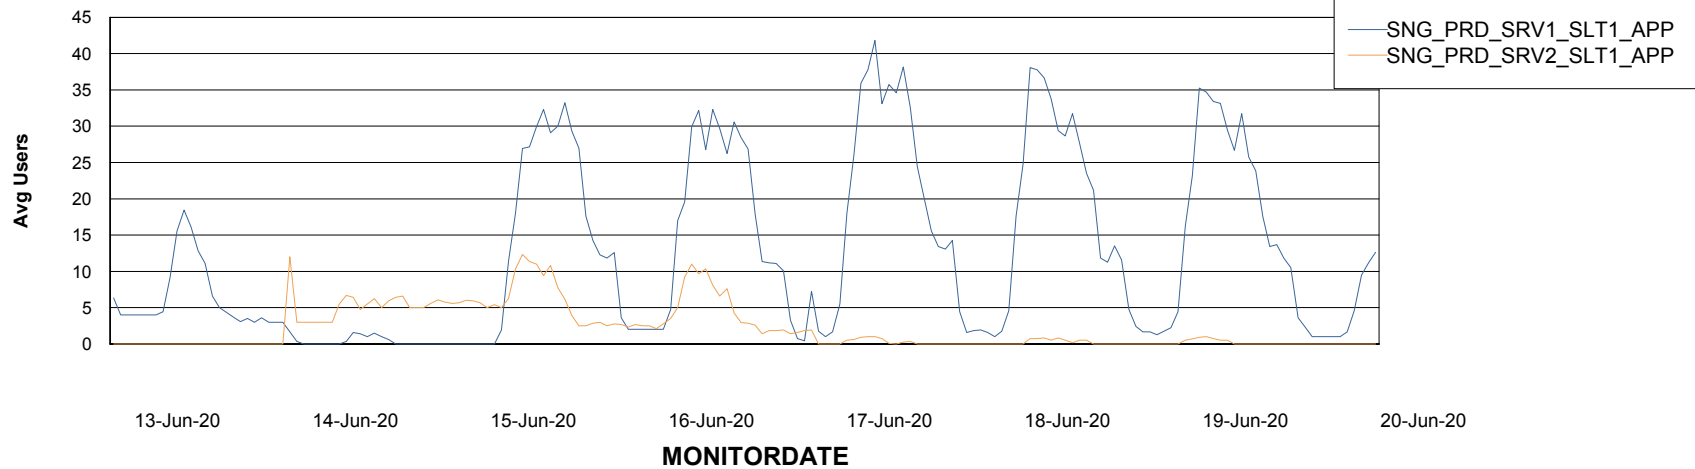

Database Tablespace SNGDB_Production

Date	Tablespace Name	Filesize (Gb)	Usedsize (Gb)	Percentage free
20-Jun-20	ABSDATA	40	23	43
	INDX	80	57	29
19-Jun-20	ABSDATA	40	23	43
	INDX	80	57	29
18-Jun-20	ABSDATA	40	23	43
	INDX	80	57	29
17-Jun-20	ABSDATA	40	23	43
	INDX	80	57	29
16-Jun-20	ABSDATA	40	23	43
	INDX	80	57	29
15-Jun-20	ABSDATA	40	23	43
	INDX	80	56	30
14-Jun-20	ABSDATA	40	23	43
	INDX	80	56	30

Weekly SLA Customer Report

Customer SNG_Production
Database ID 70

ABSSolute Application Server Services

Avg memory used per ABS Server Service

Avg users per day per ABS server

Weekly SLA Customer Report

Customer SNG_Production
Database ID 70