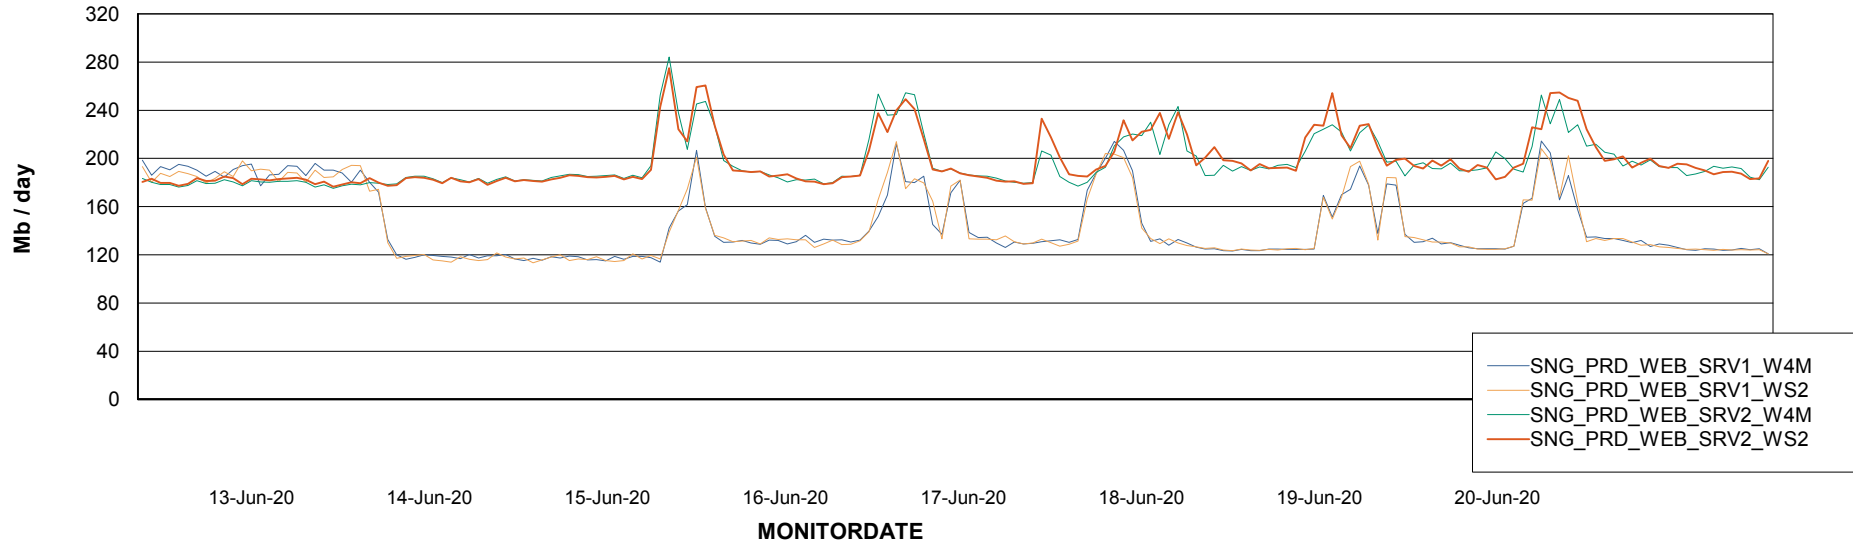

ABSSolute Application ReportServer Services

Avg memory used per ReportServer Service

Weekly SLA Customer Report

Customer SNG_Production
Database ID 70

ABSolute Web Component Services

Avg memory used per ABS Web component