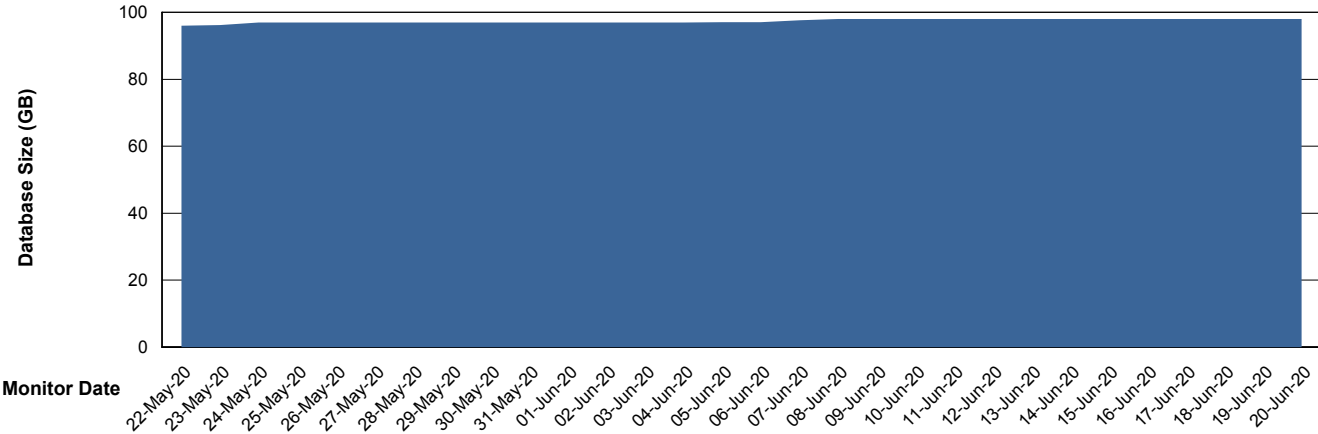

Weekly SLA Customer Report

Customer SNG_Production
Database ID 70

Database Performance SNGDB_Production

Weekly SLA Customer Report

Customer SNG_Production
 Database ID 70

DATABASE SIZE SNGDB_Production

Database growth over last month

Database Tablespace SNGDB_Production

Date	Tablespace Name	Filesize (Gb)	Usedsize (Gb)	Percentage free
20-Jun-20	ABSDATA	40	23	43
	INDX	80	57	29
19-Jun-20	ABSDATA	40	23	43
	INDX	80	57	29
18-Jun-20	ABSDATA	40	23	43
	INDX	80	57	29
17-Jun-20	ABSDATA	40	23	43
	INDX	80	57	29
16-Jun-20	ABSDATA	40	23	43
	INDX	80	57	29
15-Jun-20	ABSDATA	40	23	43
	INDX	80	56	30
14-Jun-20	ABSDATA	40	23	43
	INDX	80	56	30