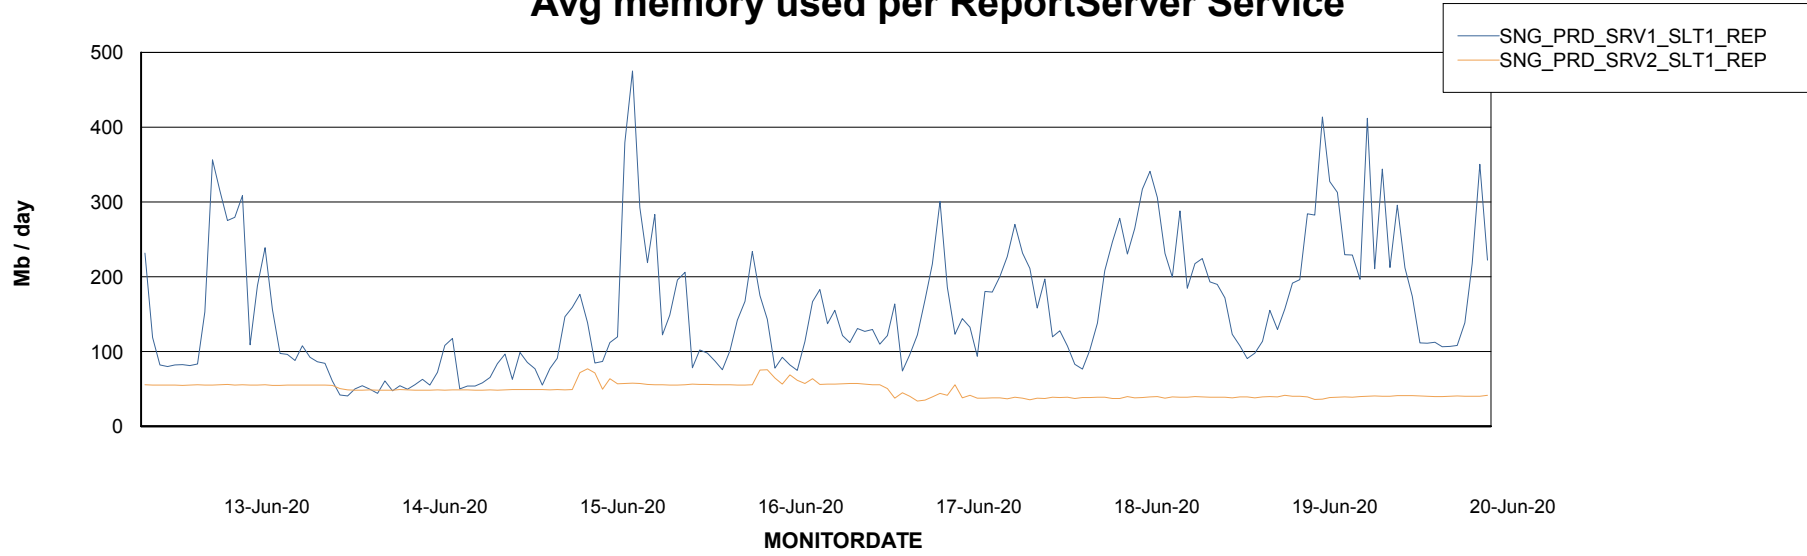

ABSSolute Application ReportServer Services

Avg memory used per ReportServer Service