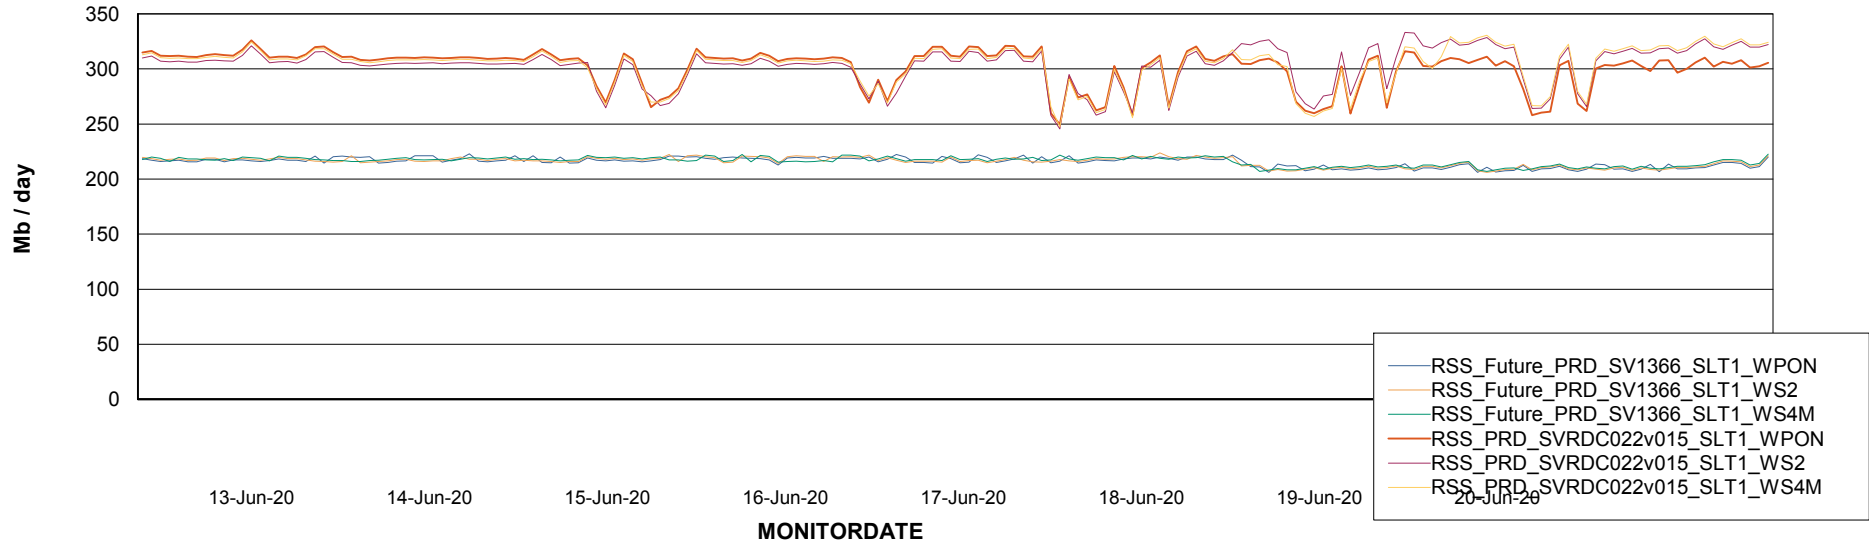

ABSSolute Application ReportServer Services

Avg memory used per ReportServer Service

Weekly SLA Customer Report

Customer RSS Production
Database ID 52

ABSSolute Web Component Services

Avg memory used per ABS Web component