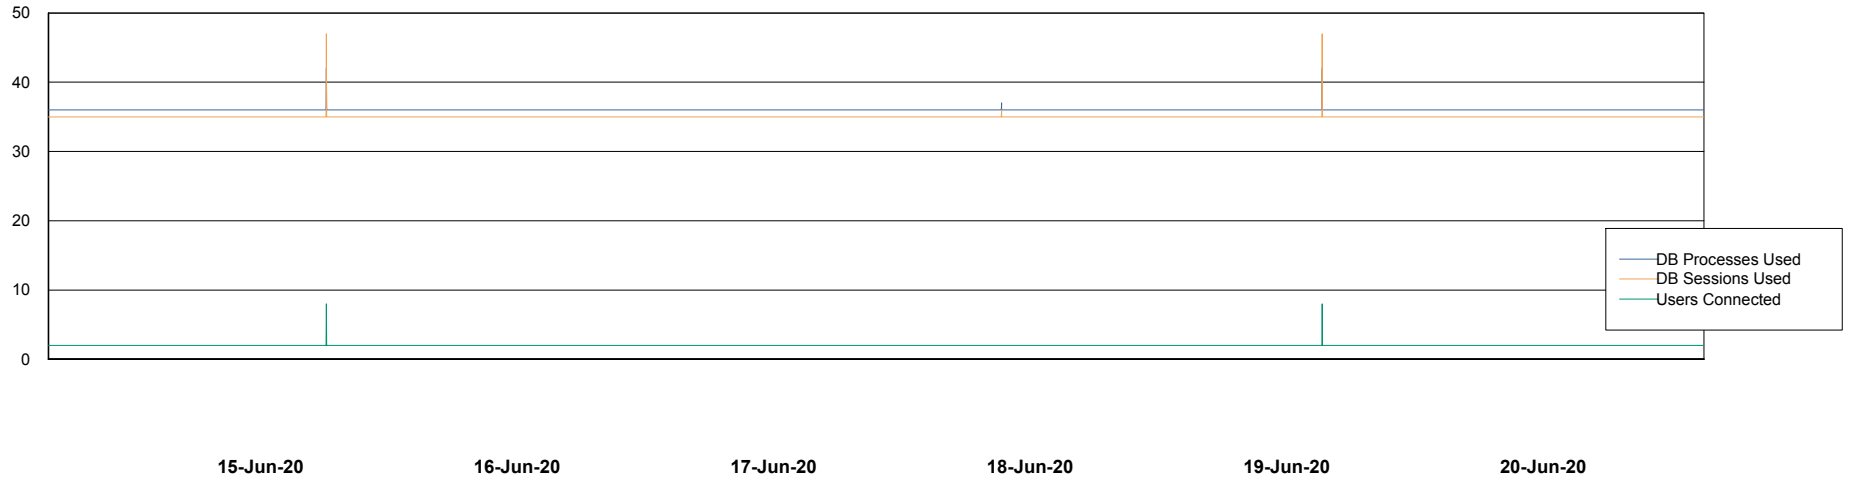

Weekly SLA Customer Report

Customer RSS Production
Database ID 52

Database Performance RSS_DB_Future_Primary

Weekly SLA Customer Report

Customer RSS Production
Database ID 52

Database Performance RSS_DB_Future_Standby