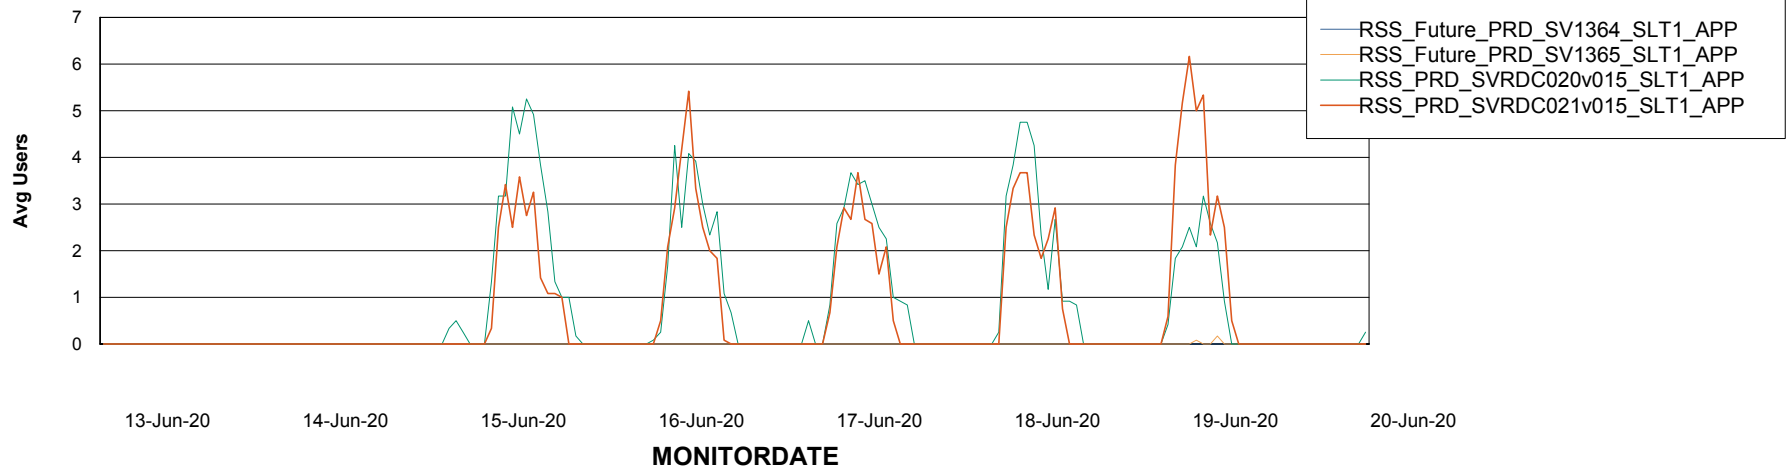

Weekly SLA Customer Report

Customer RSS Production
Database ID 52

ABSSolute Application Server Services

Avg memory used per ABS Server Service

Avg users per day per ABS server

Weekly SLA Customer Report

Customer RSS Production
Database ID 52