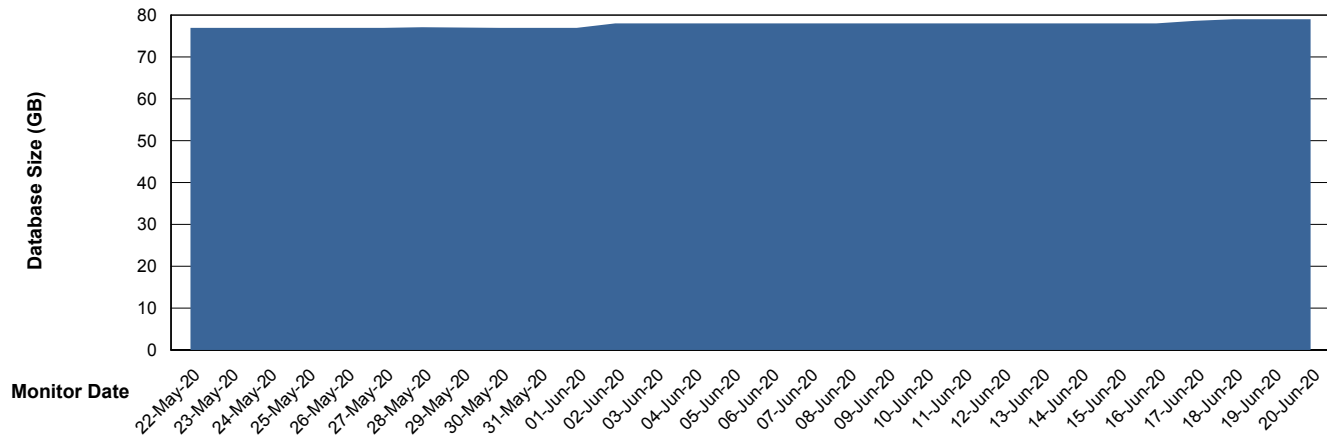

Customer RSS Production
Database ID 52

DATABASE SIZE RSS_DB_Future_Primary

Database growth over last month

DATABASE SIZE RSSDB_Production

Database growth over last month

Weekly SLA Customer Report

Customer RSS Production
Database ID 52