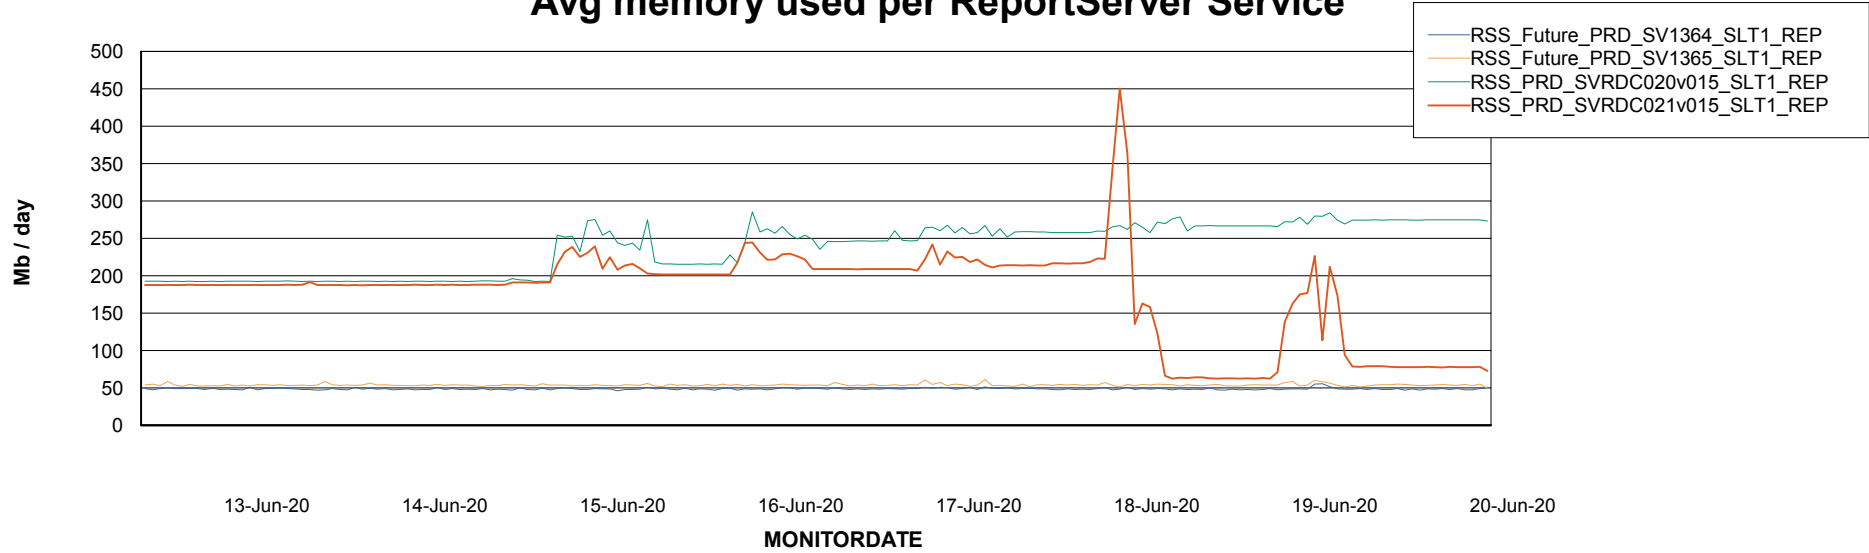

ABSSolute Application ReportServer Services

Avg memory used per ReportServer Service