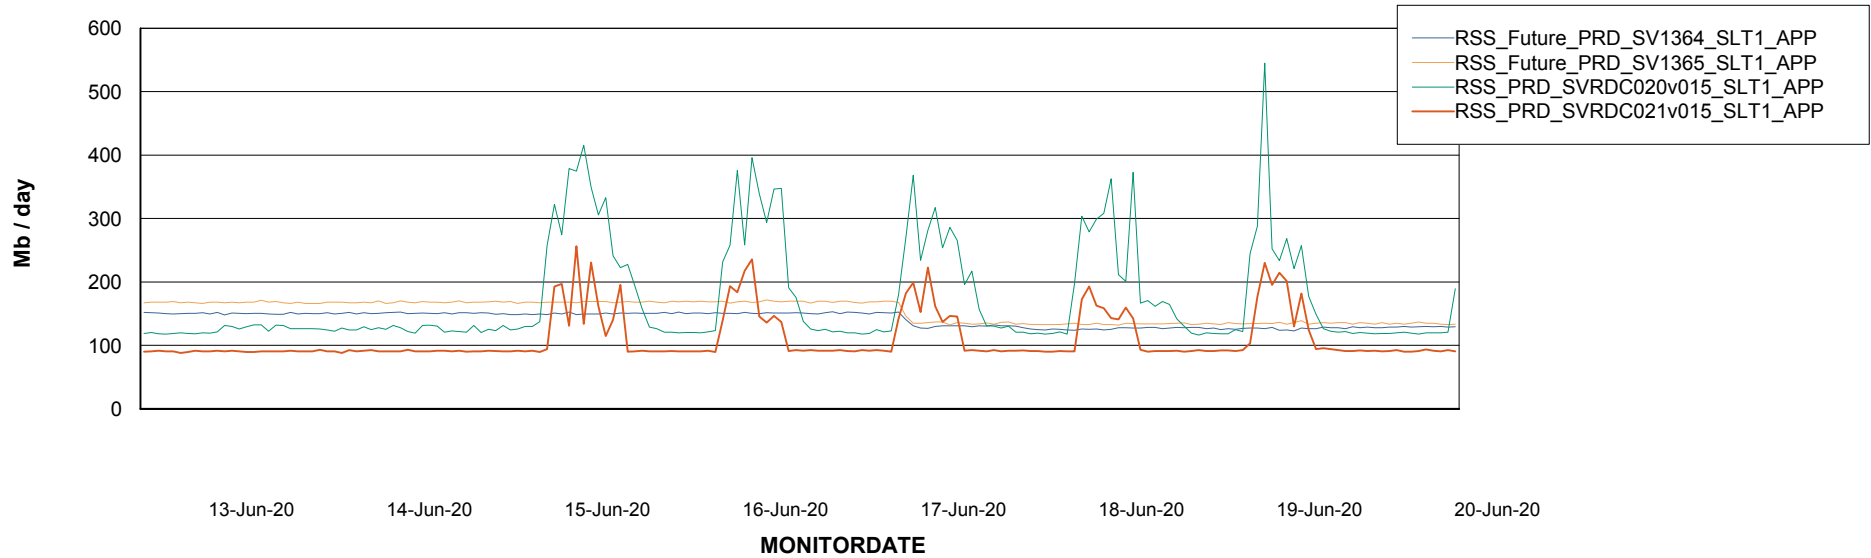

ABSSolute Application Server Services

Avg memory used per ABS Server Service