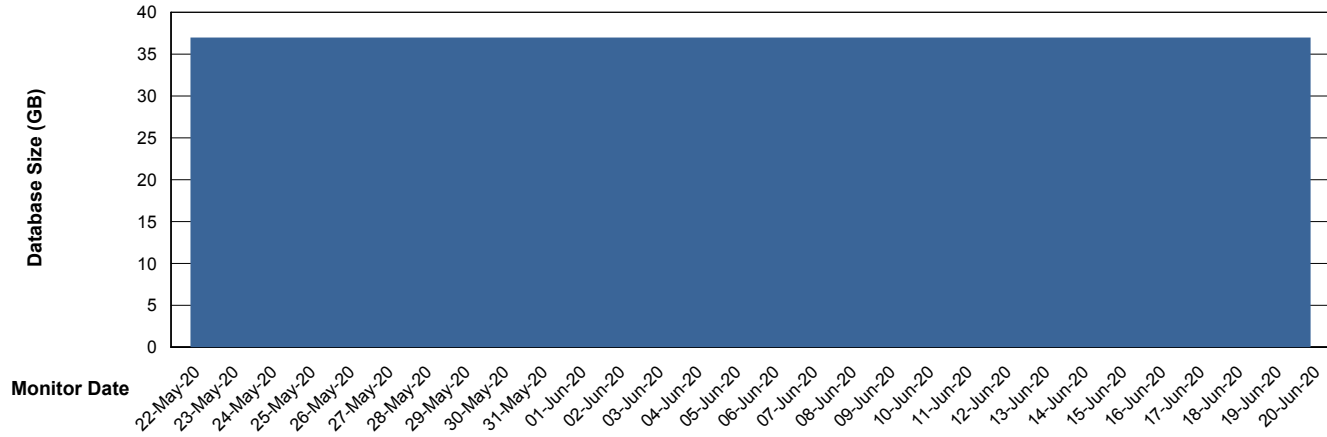

Weekly SLA Customer Report

Customer RSS Production
Database ID 52

Database Performance RSS_DB_Future_Primary

Weekly SLA Customer Report

Customer RSS Production
Database ID 52

Database Performance RSS_DB_Future_Standby

Weekly SLA Customer Report

Customer RSS Production
Database ID 52

Database Performance RSSDB_Production

Weekly SLA Customer Report

Customer RSS Production
Database ID 52

Database Performance RSSDB_Standby

Weekly SLA Customer Report

Customer RSS Production
Database ID 52

DATABASE SIZE RSS_DB_Future_Primary

Database growth over last month

DATABASE SIZE RSSDB_Production

Database growth over last month

Weekly SLA Customer Report

Customer RSS Production
Database ID 52