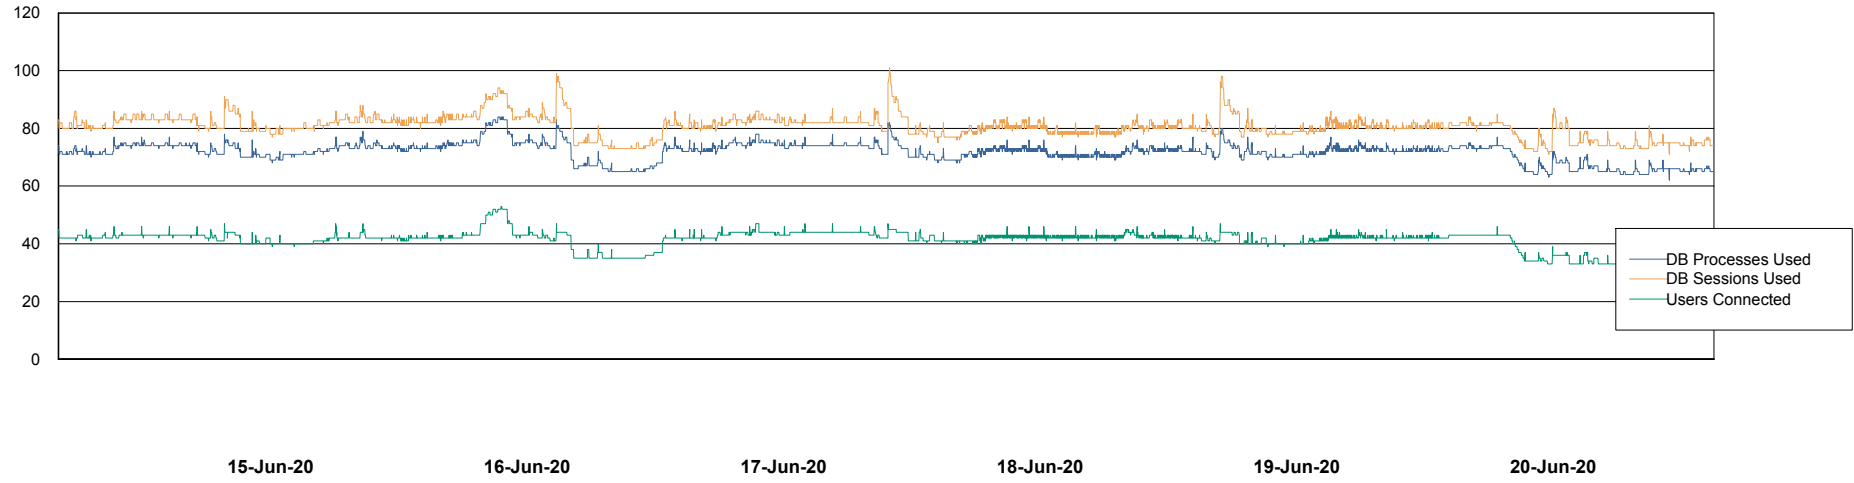

Database Performance RSSDB_Production