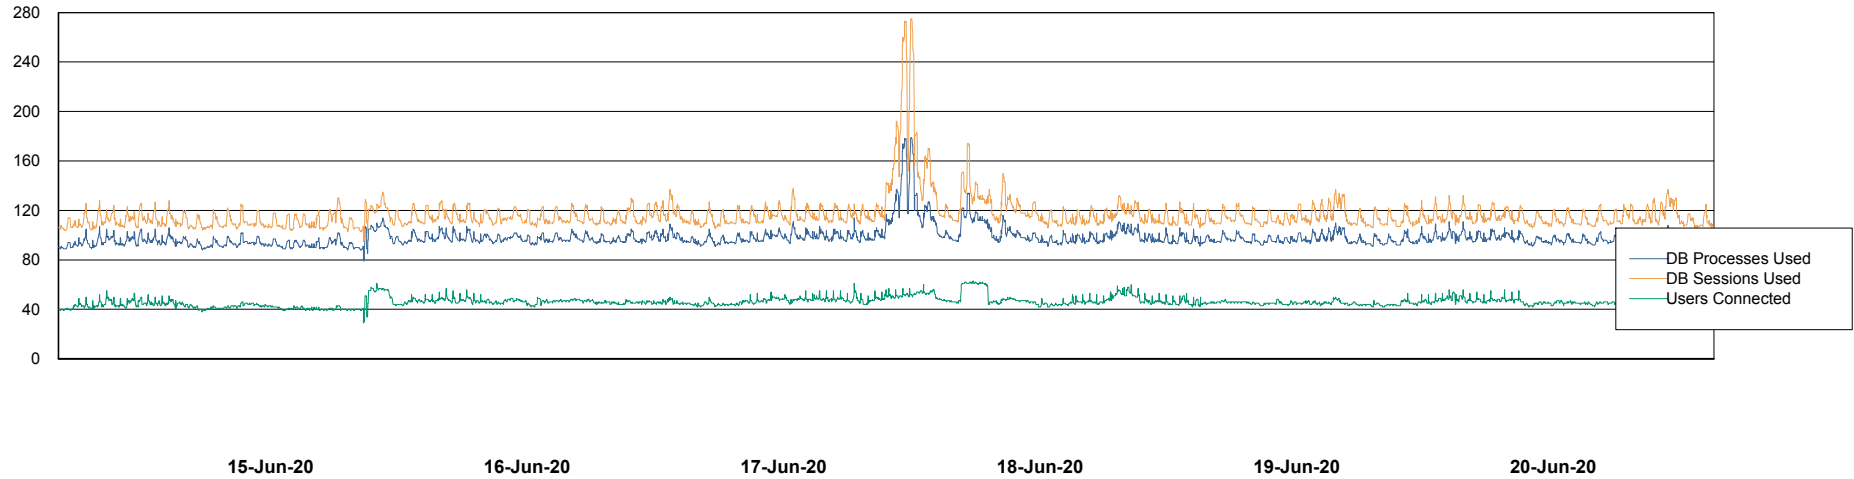

Database Performance PCODB_Production