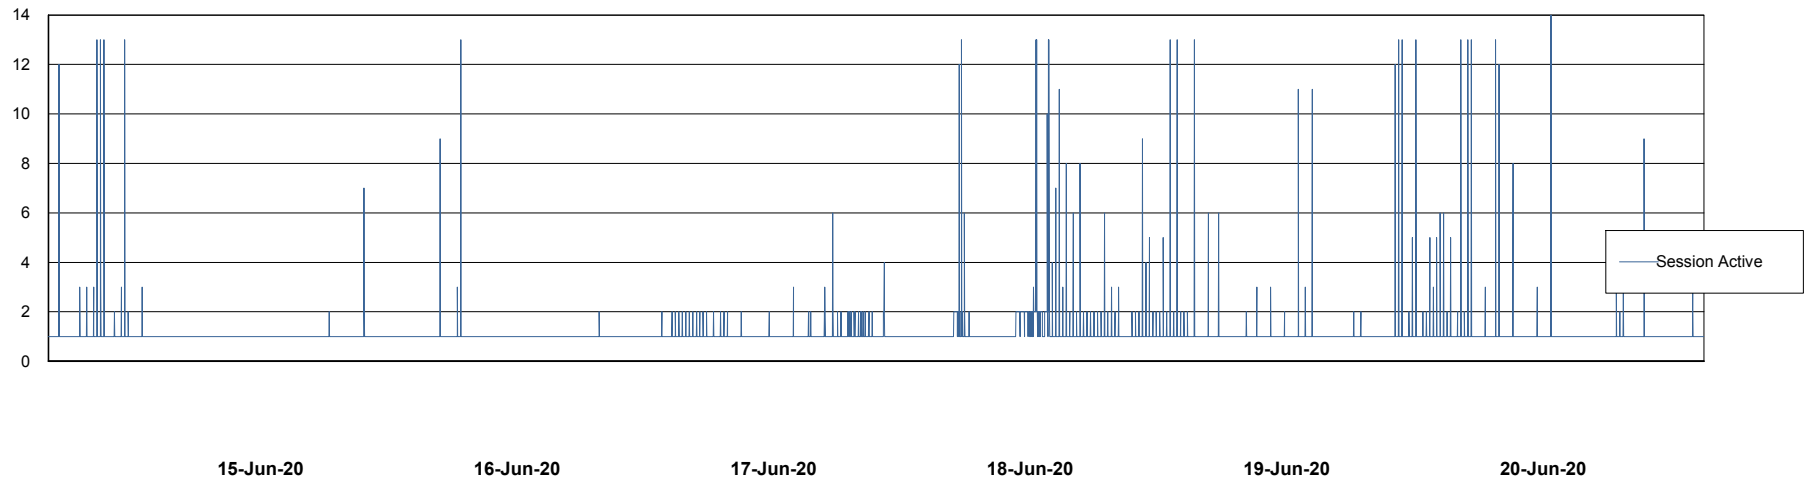

Weekly SLA Customer Report

Customer PCO Production
Database ID 44

Database Performance PCODB_Production

Weekly SLA Customer Report

Customer PCO Production
Database ID 44

Database Performance PCODB_Standby

Weekly SLA Customer Report