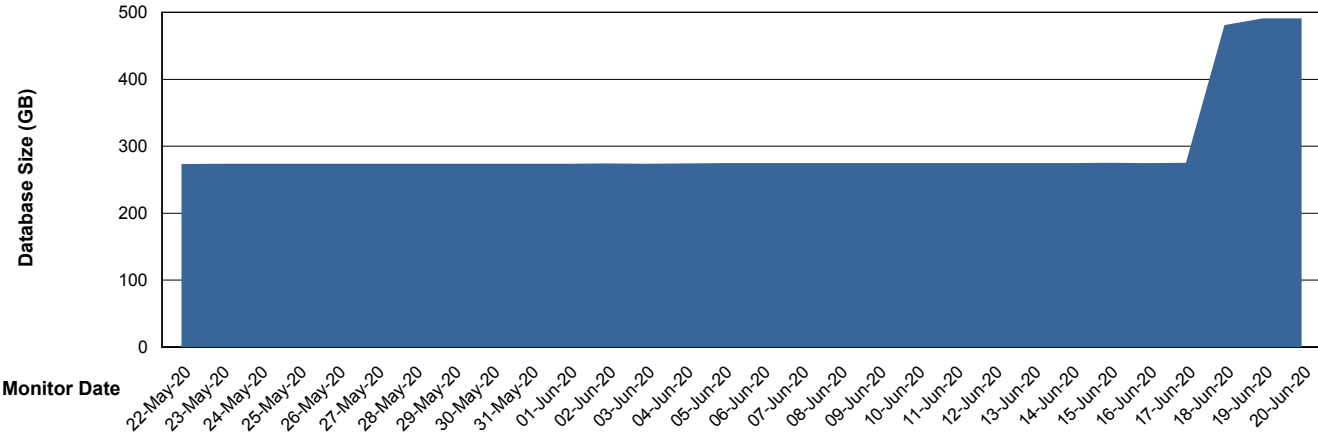

DATABASE SIZE PCODB_Production

Database growth over last month

Database Tablespace PCODB_Production

Date	Tablespace Name	Filesize (Gb)	Usedsize (Gb)	Percentage free
20-Jun-20	ABSDATA	238	192	19
	INDX	329	267	19
19-Jun-20	ABSDATA	238	192	19
	INDX	329	267	19
18-Jun-20	ABSDATA	238	192	19
	INDX	329	266	19
17-Jun-20	ABSDATA	210	111	47
	INDX	220	144	35
16-Jun-20	ABSDATA	150	98	35
	INDX	200	144	28
15-Jun-20	ABSDATA	150	98	35
	INDX	200	144	28
14-Jun-20	ABSDATA	150	98	35
	INDX	200	144	28