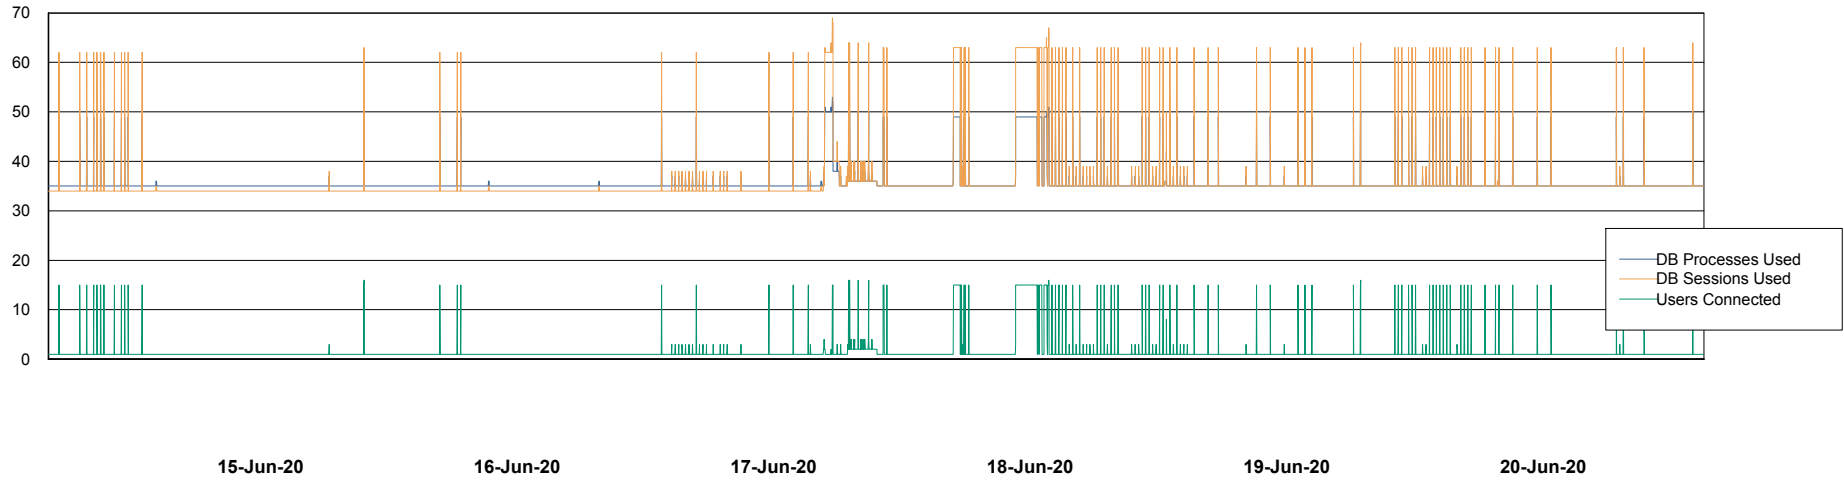

Weekly SLA Customer Report

Customer PCO Production
Database ID 44

Database Performance PCODB_Production

Weekly SLA Customer Report

Customer PCO Production
Database ID 44

Database Performance PCODB_Standby

Weekly SLA Customer Report