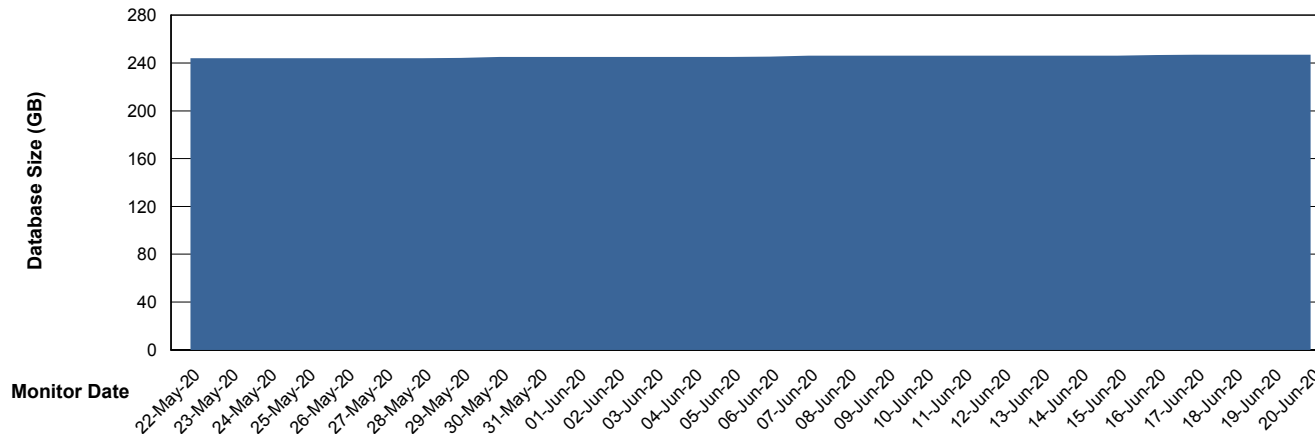

# Weekly SLA Customer Report

Customer NIX\_Production  
Database ID 51

DATABASE SIZE NIXDB\_BI

### Database growth over last month

DATABASE SIZE NIXDB\_Production

### Database growth over last month