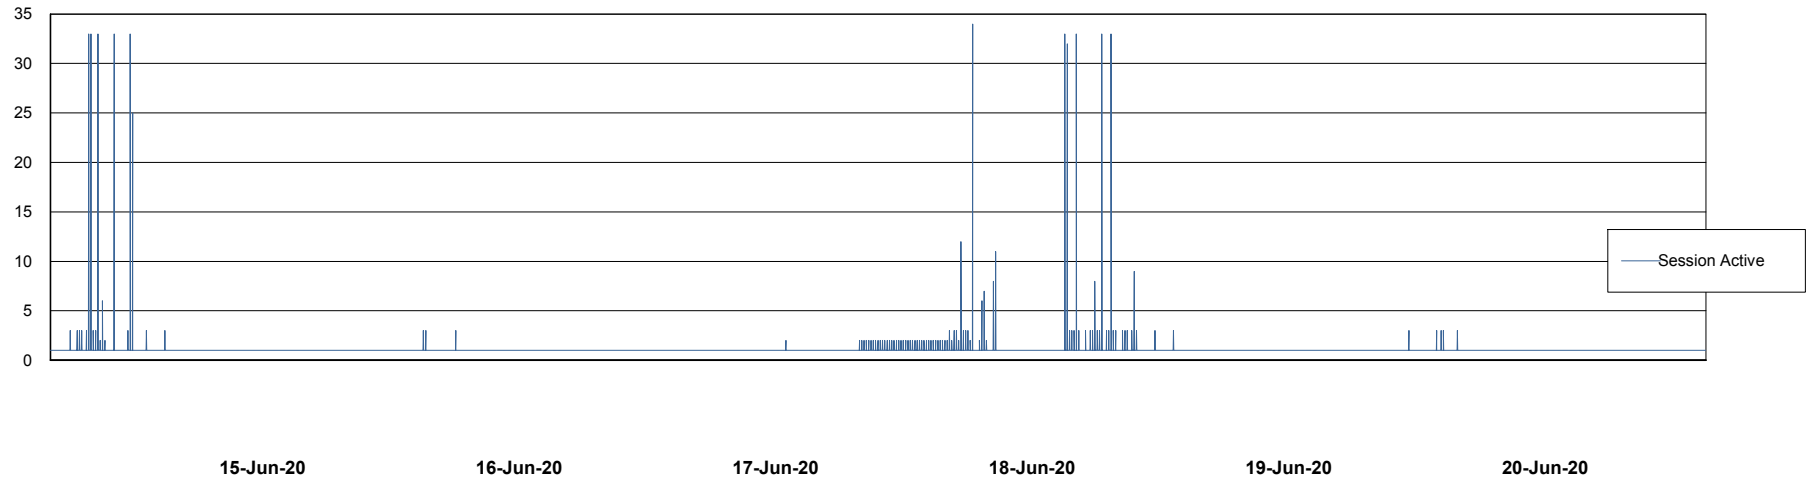

Database Performance NIXDB_Standby