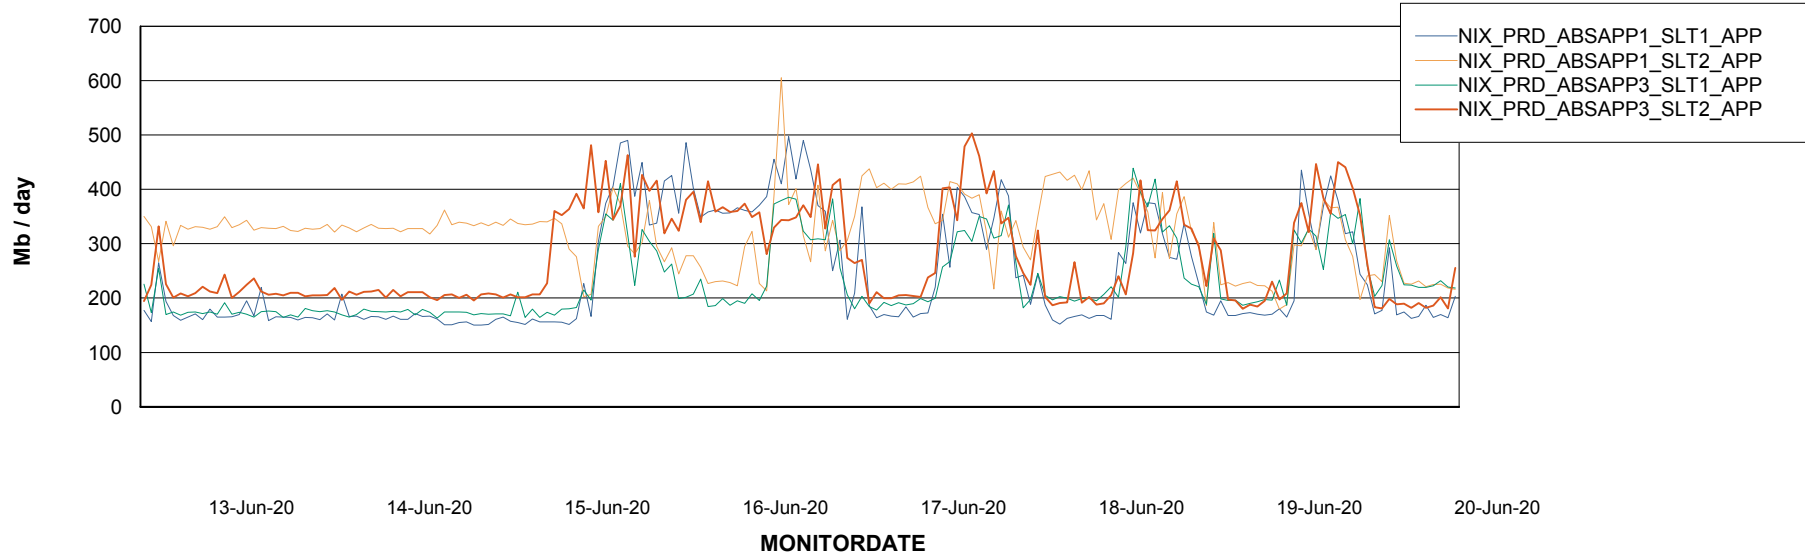

ABSSolute Application Server Services

Avg memory used per ABS Server Service