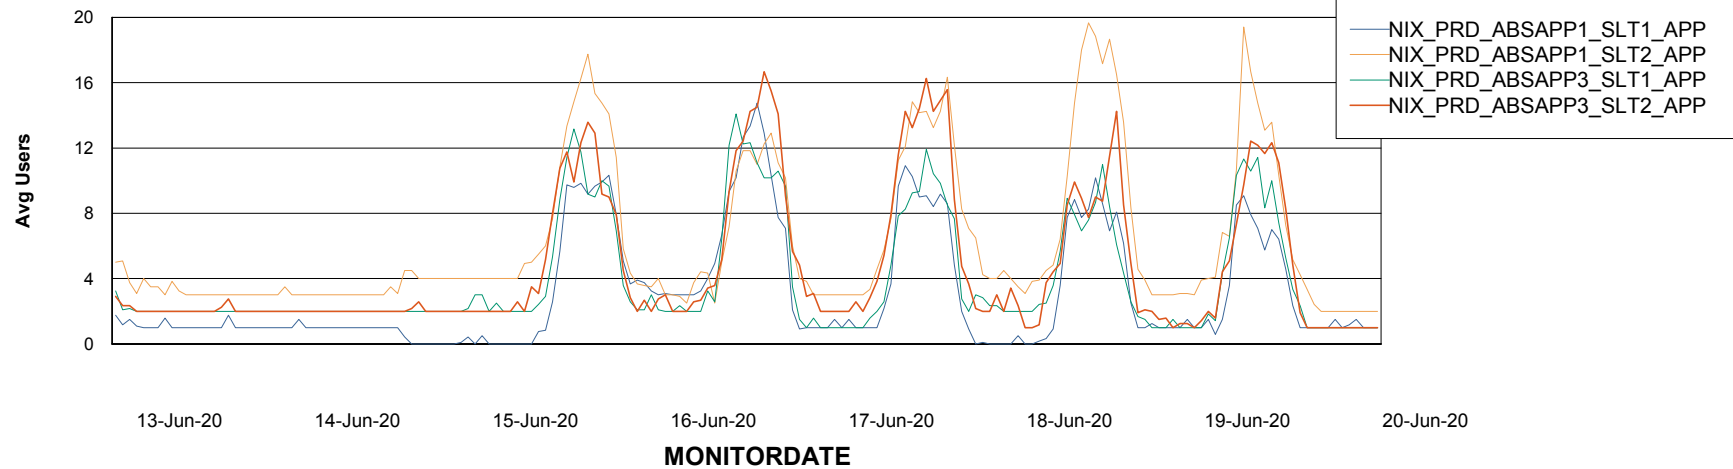

Avg users per day per ABS server