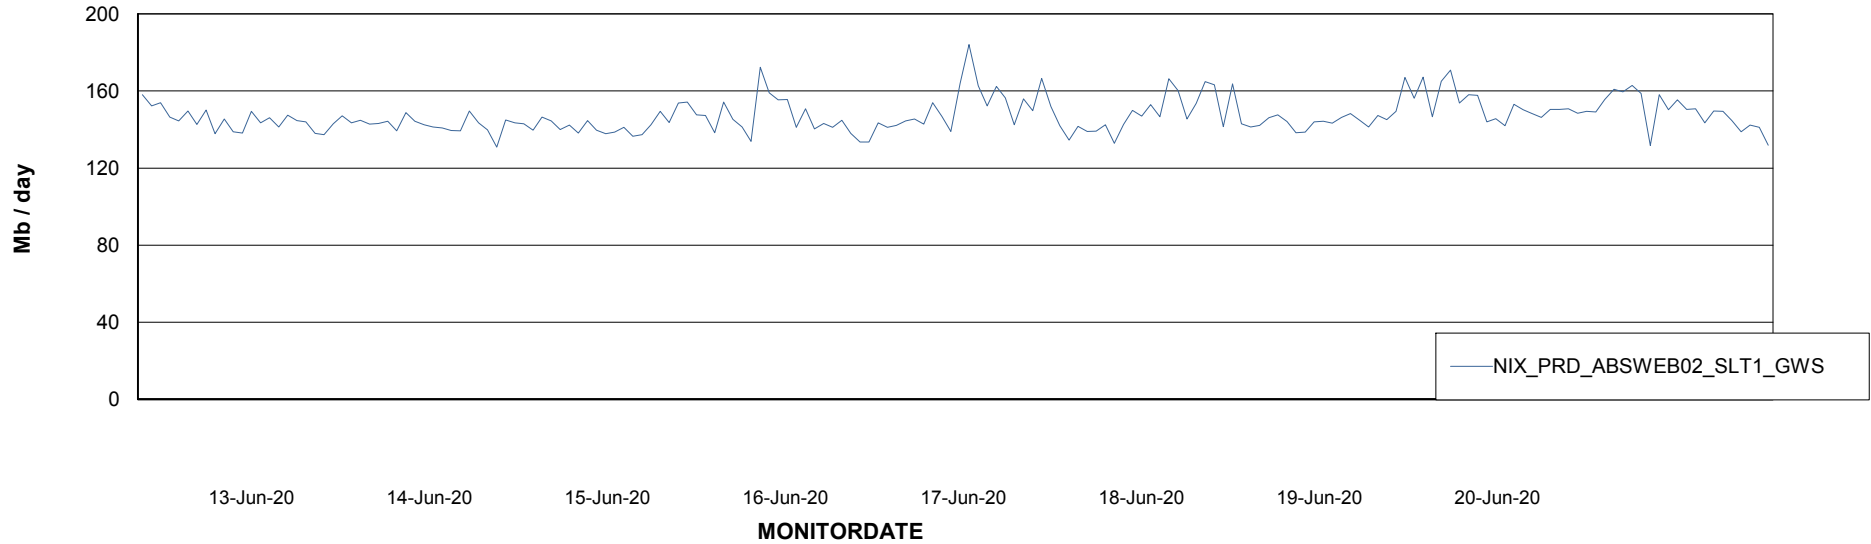

ABSSolute Web Component Services

Avg memory used per ABS Web component