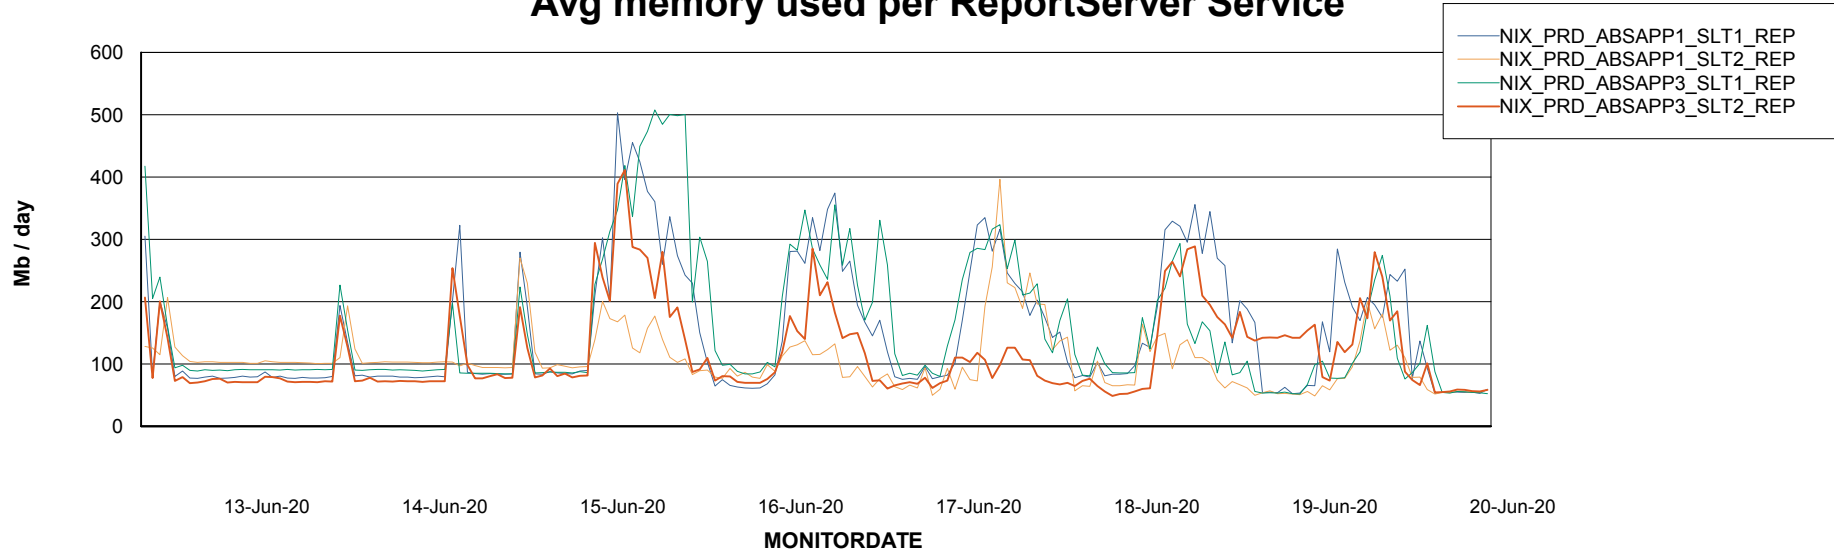

ABSSolute Application ReportServer Services

Avg memory used per ReportServer Service