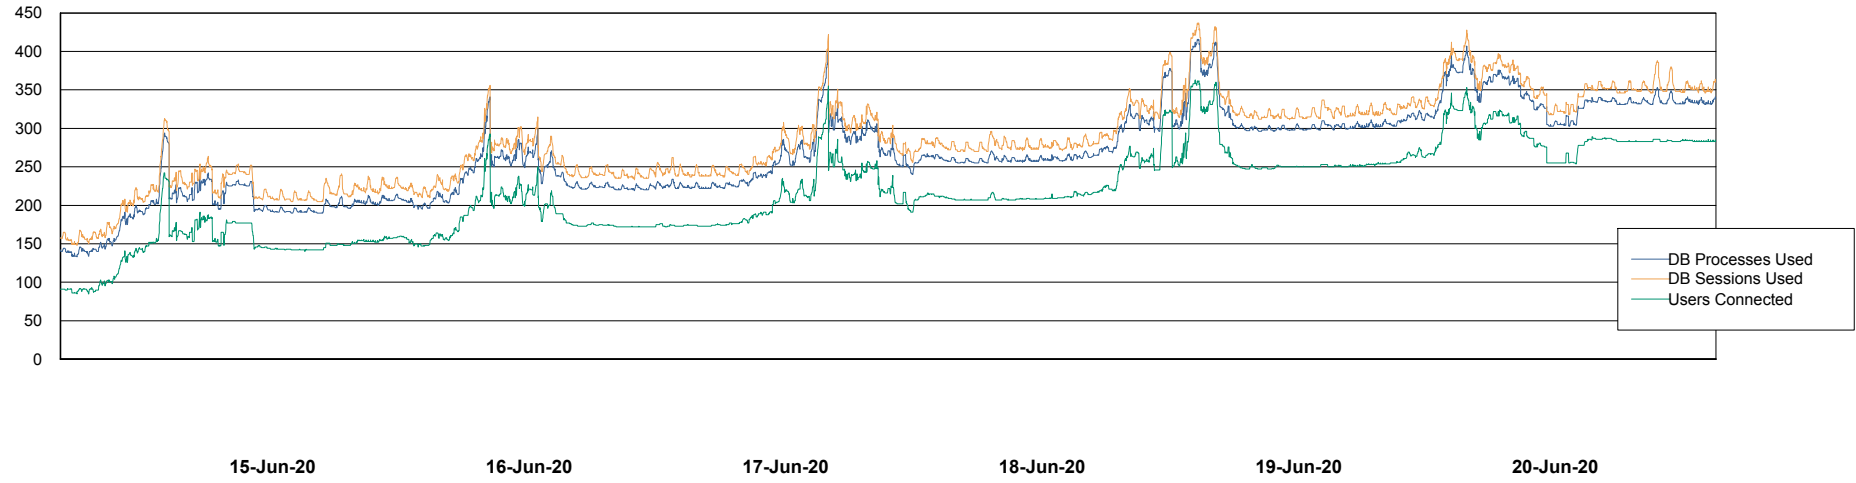

Database Performance NIXDB_Production