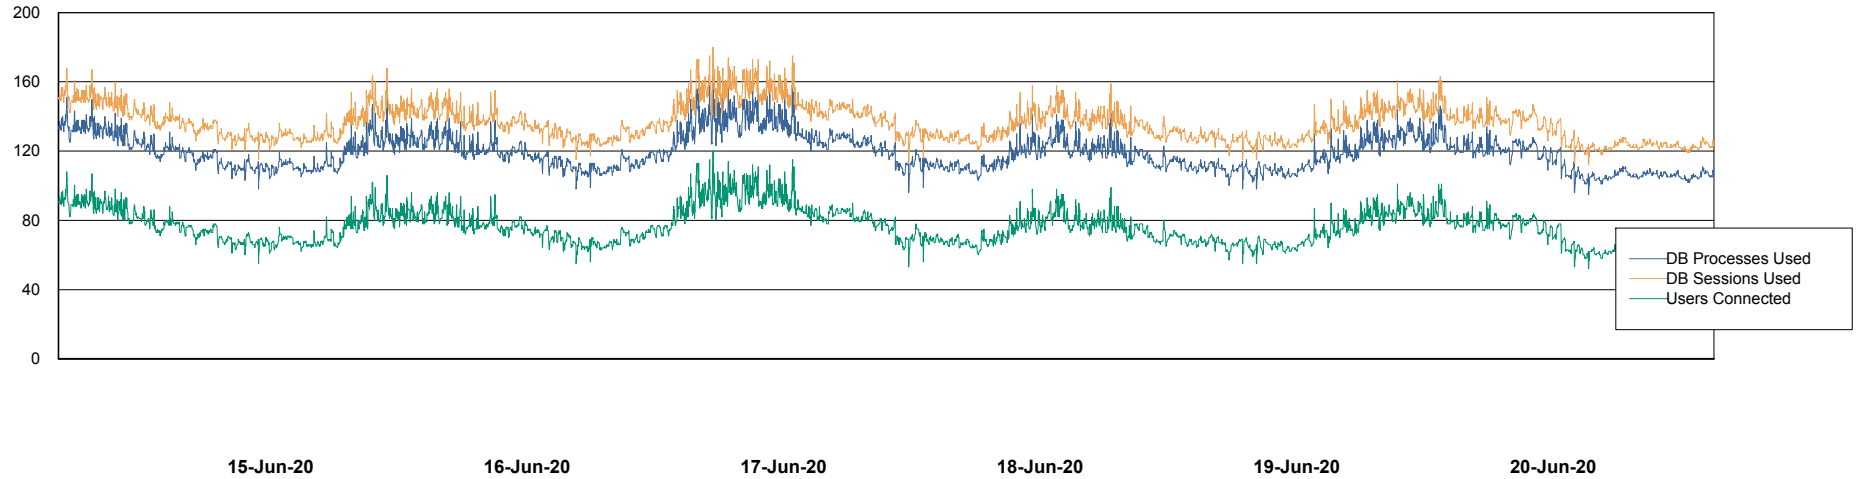

Database Performance LSS_ABSME_DB_LIODA4