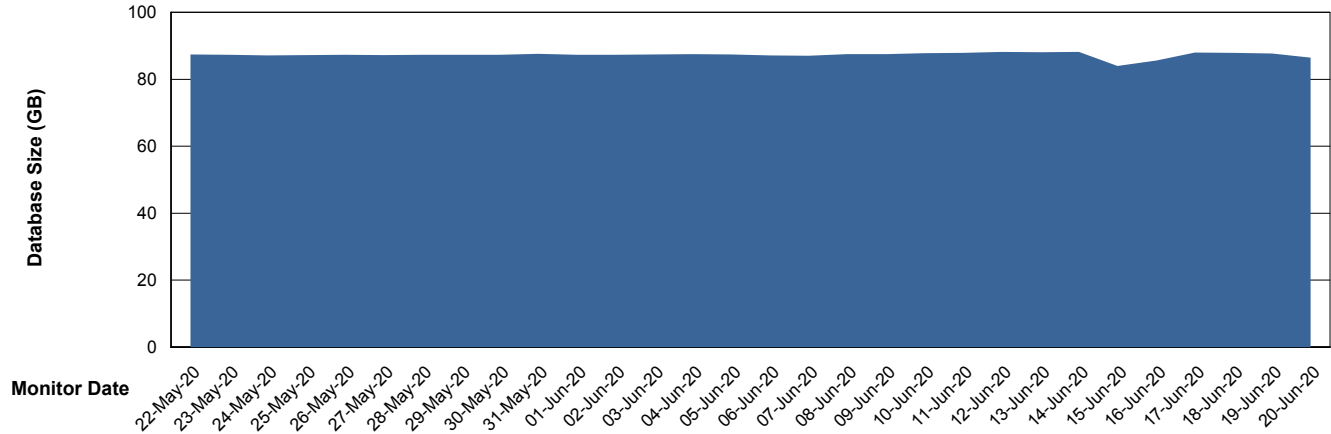

Customer LLG_Production
Database ID 53

Database Performance LLGDB_Standby

Weekly SLA Customer Report

Customer LLG_Production
Database ID 53

DATABASE SIZE LLGDB_BI02

Database growth over last month

DATABASE SIZE LLGDB_Production

Database growth over last month

Weekly SLA Customer Report

Customer LLG_Production
Database ID 53

Database Tablespace LLGDB_BI02

Date	Tablespace Name	Filesize (Gb)	Usedsize (Gb)	Percentage free
20-Jun-20	ABSDATA	100	41	59
	INDX	100	42	58
19-Jun-20	ABSDATA	100	41	59
	INDX	100	42	58
18-Jun-20	ABSDATA	100	41	59
	INDX	100	42	58
17-Jun-20	ABSDATA	100	41	59
	INDX	100	42	58
16-Jun-20	ABSDATA	100	41	59
	INDX	100	42	58
15-Jun-20	ABSDATA	100	41	59
	INDX	100	42	58
14-Jun-20	ABSDATA	100	41	59
	INDX	100	42	58