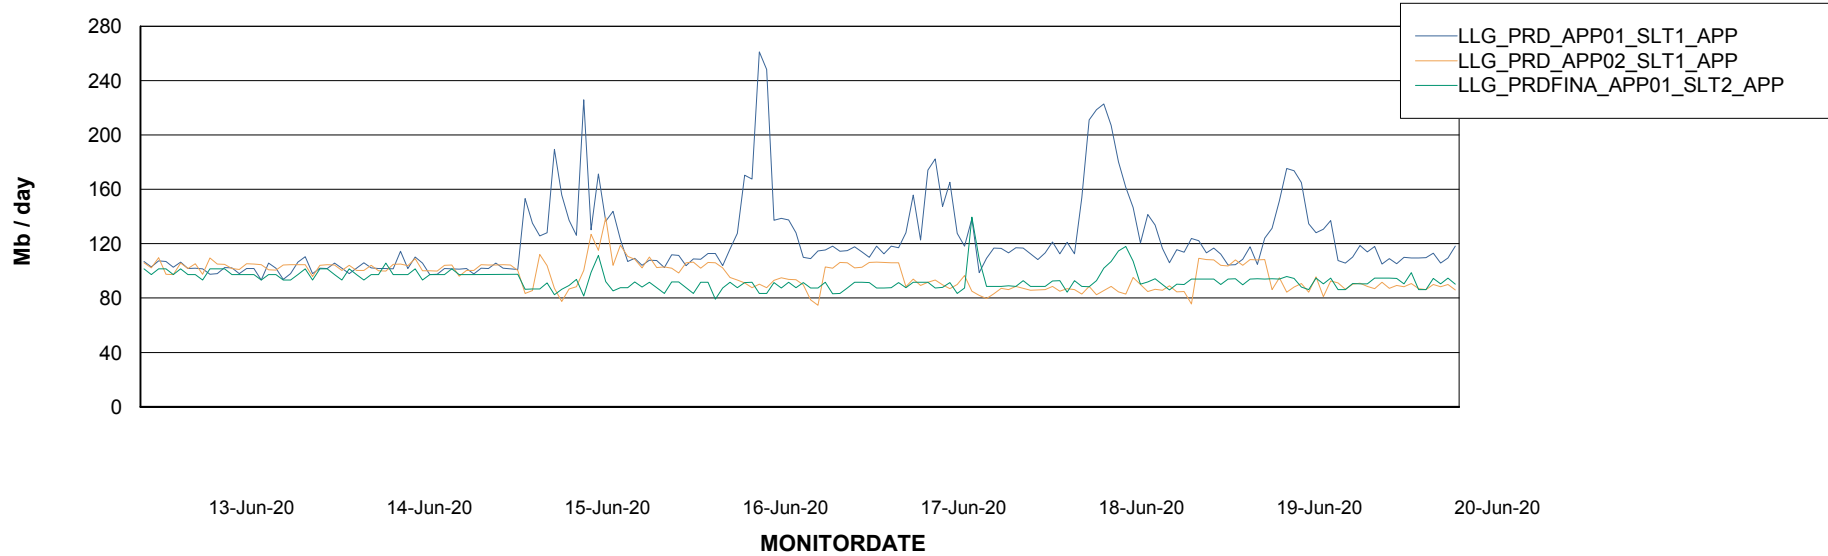

Database growth over last month

Weekly SLA Customer Report

Customer LLG_Production
Database ID 53

Database Tablespace LLGDB_BI02

Date	Tablespace Name	Filesize (Gb)	Usedsize (Gb)	Percentage free
20-Jun-20	ABSDATA	100	41	59
	INDX	100	42	58
19-Jun-20	ABSDATA	100	41	59
	INDX	100	42	58
18-Jun-20	ABSDATA	100	41	59
	INDX	100	42	58
17-Jun-20	ABSDATA	100	41	59
	INDX	100	42	58
16-Jun-20	ABSDATA	100	41	59
	INDX	100	42	58
15-Jun-20	ABSDATA	100	41	59
	INDX	100	42	58
14-Jun-20	ABSDATA	100	41	59
	INDX	100	42	58

Weekly SLA Customer Report

Customer LLG_Production
Database ID 53

Database Tablespace		LLGDB_Production		
Date	Tablespace Name	Filesize (Gb)	Usedsize (Gb)	Percentage free
20-Jun-20	ABSDATA	108	86	20
	INDX	152	123	19
19-Jun-20	ABSDATA	108	86	20
	INDX	152	123	19
18-Jun-20	ABSDATA	108	86	20
	INDX	152	123	19
17-Jun-20	ABSDATA	108	86	20
	INDX	152	123	19
16-Jun-20	ABSDATA	108	86	20
	INDX	152	123	19
15-Jun-20	ABSDATA	108	86	20
	INDX	152	123	19
14-Jun-20	ABSDATA	108	86	20
	INDX	152	123	19

Weekly SLA Customer Report

Customer LLG_Production
Database ID 53

ABSSolute Application Server Services

Avg memory used per ABS Server Service

Weekly SLA Customer Report

Customer LLG_Production
Database ID 53