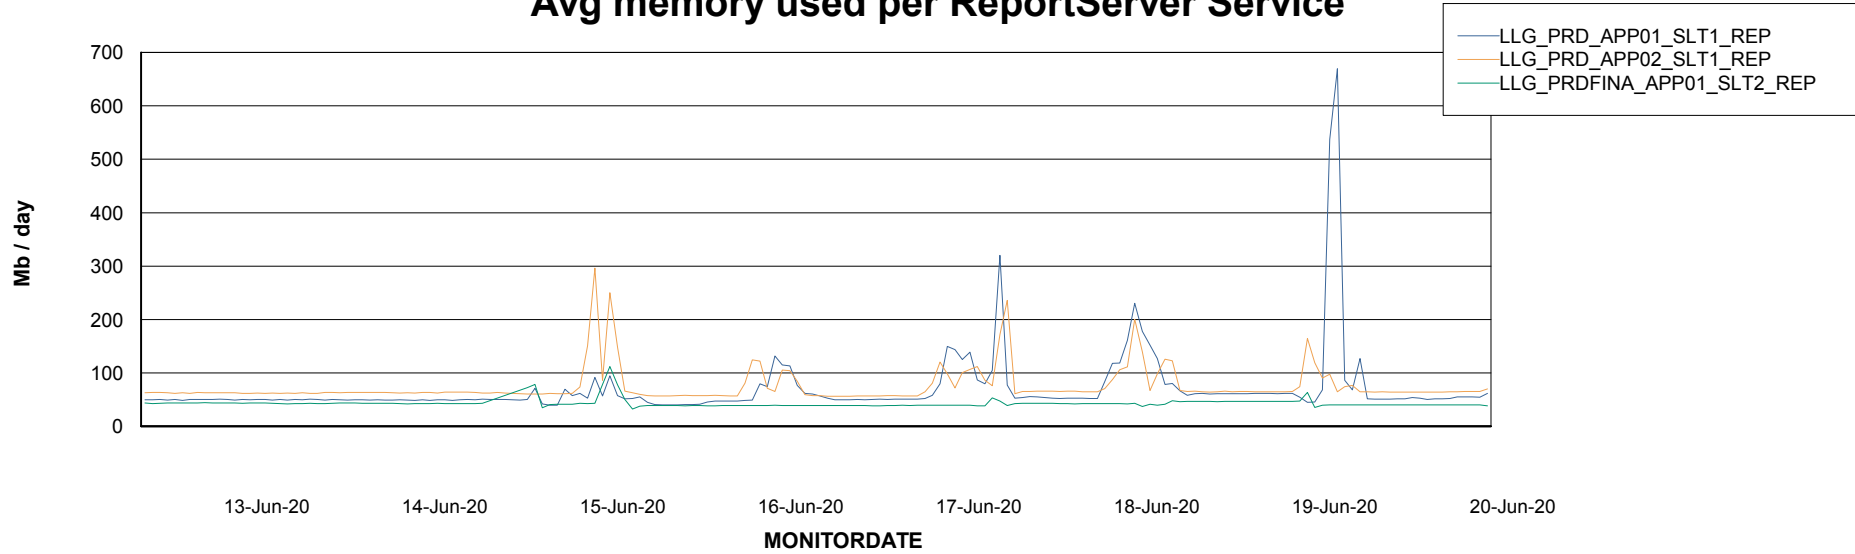

ABSSolute Application Server Services

Avg memory used per ReportServer Service