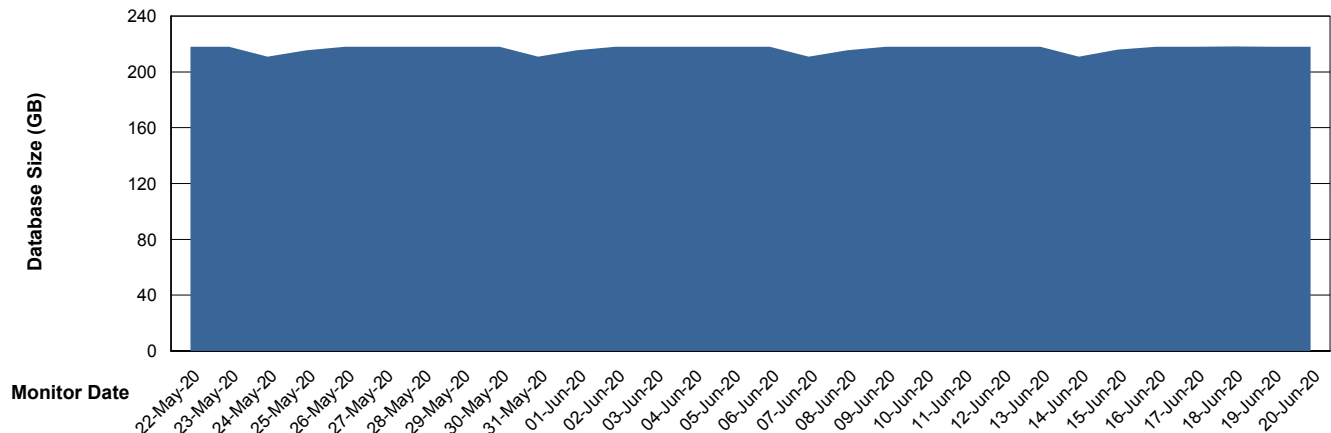

Customer LLG_Production
Database ID 53

Database Performance LLGDB_Standby

Weekly SLA Customer Report

Customer LLG_Production
Database ID 53

DATABASE SIZE LLGDB_BI02

Database growth over last month

DATABASE SIZE LLGDB_Production

Database growth over last month

Weekly SLA Customer Report

Customer LLG_Production
Database ID 53

Database Tablespace LLGDB_BI02

Date	Tablespace Name	Filesize (Gb)	Usedsize (Gb)	Percentage free
20-Jun-20	ABSDATA	100	41	59
	INDX	100	42	58
19-Jun-20	ABSDATA	100	41	59
	INDX	100	42	58
18-Jun-20	ABSDATA	100	41	59
	INDX	100	42	58
17-Jun-20	ABSDATA	100	41	59
	INDX	100	42	58
16-Jun-20	ABSDATA	100	41	59
	INDX	100	42	58
15-Jun-20	ABSDATA	100	41	59
	INDX	100	42	58
14-Jun-20	ABSDATA	100	41	59
	INDX	100	42	58